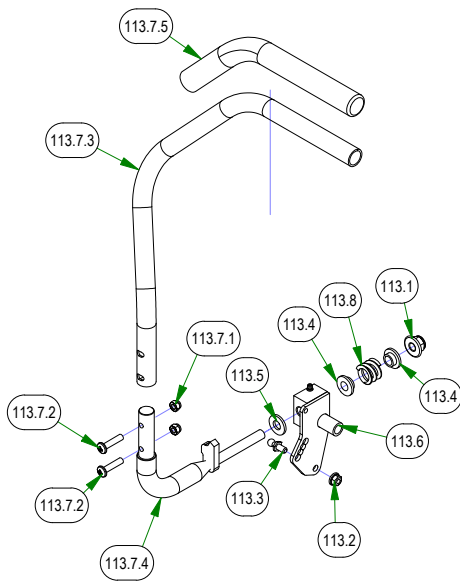

Parts List				Parts List			
ITEM	QTY	PART NUMBER	DESCRIPTION	ITEM	QTY	PART NUMBER	DESCRIPTION
112	1	031-0017-01	ZT Steering Arm Assembly, Left Hand	113.5	1	019-8054-00	.505 Nylon Spacer
112.1	1	013-8050-00	1/2-13 Nylon Flange Nut	113.6	1	031-0018-98	2017 Drive Lever Housing - Right
112.2	1	013-9002-00	5/16" Flange Nut	113.7	1	031-8851-70	ZT Steering Arm-Right
112.3	1	018-2050-00	10mm Damper Ball Stud-Steering	113.7.1	2	013-8047-00	5/16-18 NYL INS L/N ZC
112.4	2	019-8027-00	.515 ID Nylon Shoulder Washer	113.7.2	2	018-2020-18	5/16-18 x 1 3/8" Futton Head Torx Drive Bolt
112.5	1	019-8054-00	.505 Nylon Spacer	113.7.3	1	031-8851-02	ZT Direction Steering Arm (Right)
112.6	1	031-0017-98	2017 Drive Lever Housing - Left	113.7.4	1	031-9025-70	Steering Arm Elbow (Right)
112.7	1	031-8850-70	ZT Steering Arm-Left	113.7.5	1	069-4010-00	Rubber Grip
112.7.1	2	013-8047-00	5/16-18 NYL INS L/N ZC	113.8	1	034-8025-00	Drive Lever Spring
112.7.2	2	018-2020-18	5/16-18 x 1 3/8" Futton Head Torx Drive Bolt	124	1	035-5450-00	Push Rod-Right
112.7.3	1	031-8850-02	ZT Direction Steering Arm (Left)	124.1	2	013-6051-00	3/8" Fine Threaded Jam Nut
112.7.4	1	031-9020-70	Steering Arm Elbow (Left)	124.2	1	035-5450-01	Push Rod - Right (Rod Only)
112.7.5	1	069-4010-00	Rubber Grip	124.3	1	048-3000-00	Spherical Rod End - Outlaw
112.8	1	034-8025-00	Drive Lever Spring	124.4	1	099-2009-00	Quick Release Ball Joint
113	1	031-0018-01	ZT Steering Arm Assembly-Right Hand	125	1	035-5451-00	Push Rod-Left
113.1	1	013-8050-00	1/2-13 Nylon Flange Nut	125.1	2	013-6051-00	3/8" Fine Threaded Jam Nut
113.2	1	013-9002-00	5/16" Flange Nut	125.2	1	035-5451-01	Push Rod LH (Rod Only)
113.3	1	018-2050-00	10mm Damper Ball Stud-Steering	125.3	1	048-3000-00	Spherical Rod End - Outlaw
113.4	2	019-8027-00	.515 ID Nylon Shoulder Washer	125.4	1	099-2009-00	Quick Release Ball Joint

031-0018-01
ZT Steering Arm Assembly, Right Hand