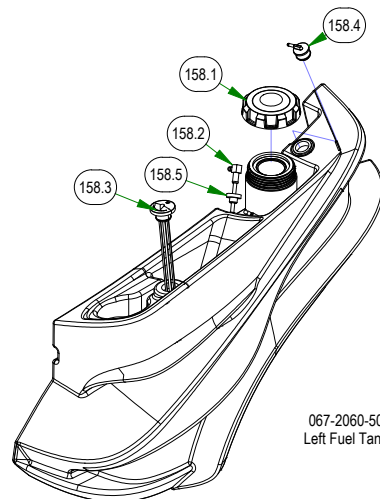

067-2060-50
Left Fuel Tank