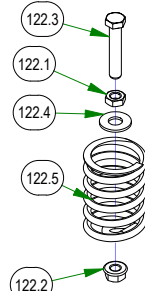

# PARTS SECTION: FRAME SUB ASSEMBLIES

165.1  
071-2100-22  
2022 Avenger Seat

069-1051-21  
2021 Load Balanced Brake Handle Assembly

028-0070-17  
ZT Deck Height Bar Assembly

051-0001-23  
15" Fuel Line Assembly