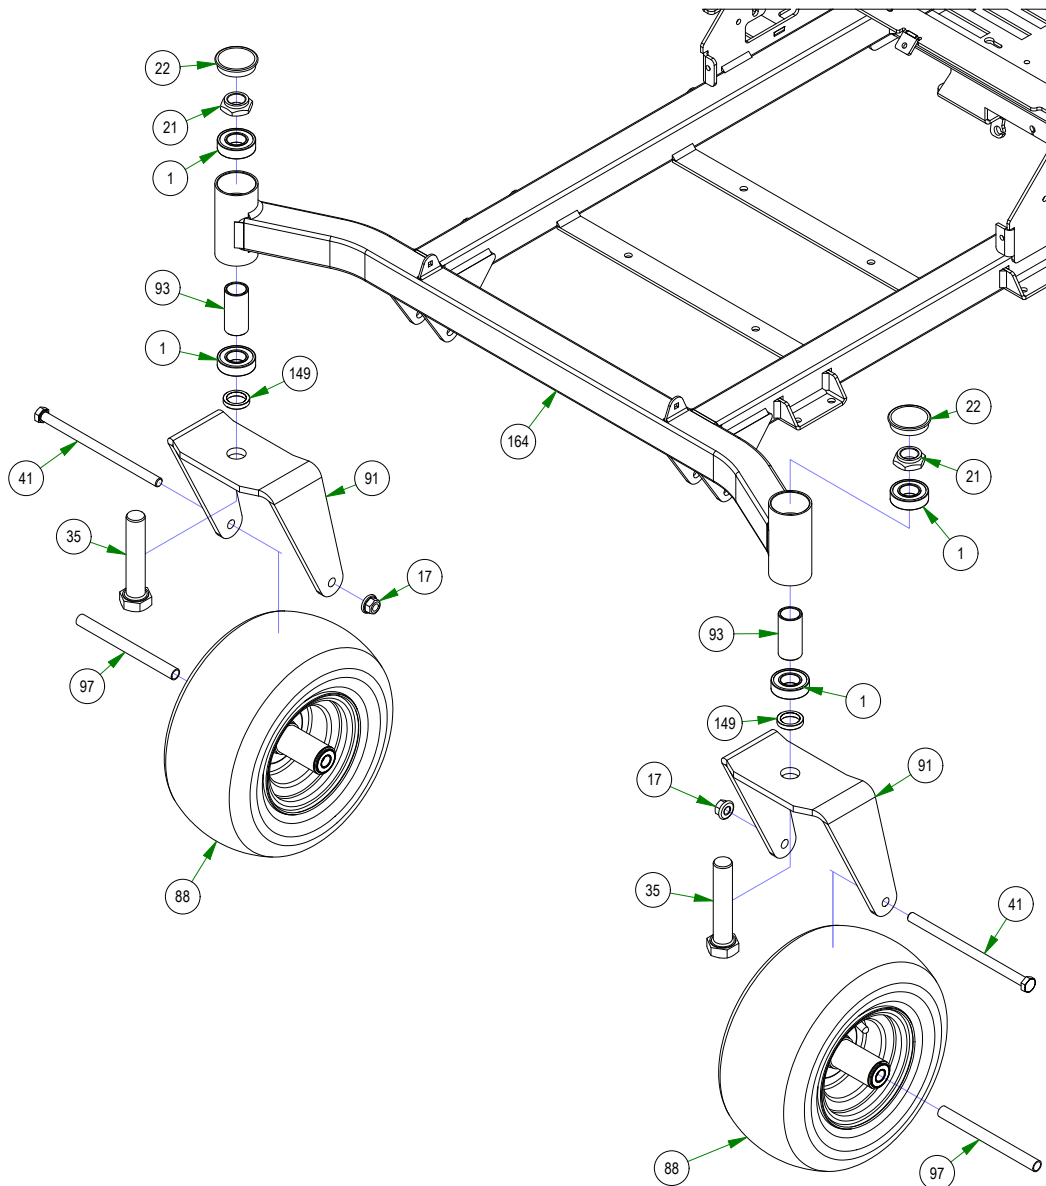

BAD BOY MOWERS

PARTS SECTION: FRONT FORK

Parts List				Parts List			
ITEM	QTY	PART NUMBER	DESCRIPTION	ITEM	QTY	PART NUMBER	DESCRIPTION
1	4	010-1050-00	1641 BEARING W/2 CONTACT RUBBER SEALS	88	2	022-0007-00	12x6x6 Front Tire & Black Wheel Assembly (Representation Only)
17	2	013-8050-00	1/2-13 NYLON INSERT FLANGE LOCKNUT ZINC	91	2	023-0003-00	2017 ZT Front Fork
21	2	013-9004-00	1"-14 NYLON INSERT JAM LOCKNUT ZINC	93	2	025-0003-00	2016 Front Bearing Spacer
22	2	014-2025-00	2017 Bearing Cover	97	2	025-5202-00	Front Wheel Spanner
35	2	018-0005-00	1"-14 X 5 HEX CAP SCREW (GR.8) ZINC YELLOW	149	2	058-1000-00	1.02 ID X 1.38 OD X .250 THK SPACER ZINC
41	2	018-0040-00	1/2-13 X 8-1/2 HEX CAP SCREW (GR.5) ZINC	164	1	070-2301-00	2023 MZ-Avenger 54-60 Frame - Painted