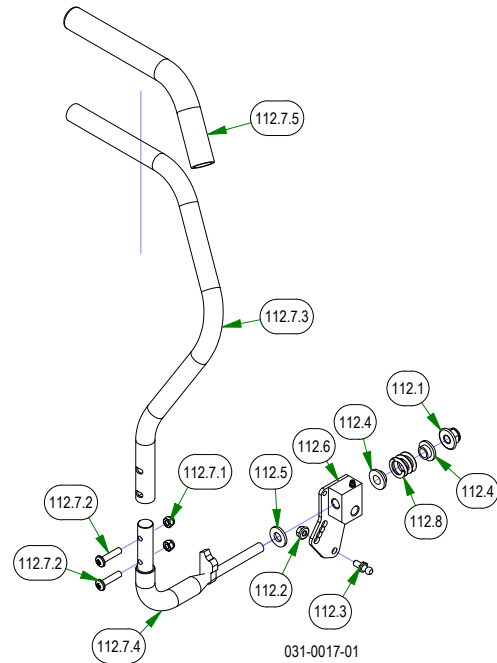

031-0017-01
ZT Steering Arm Assembly, Left Hand