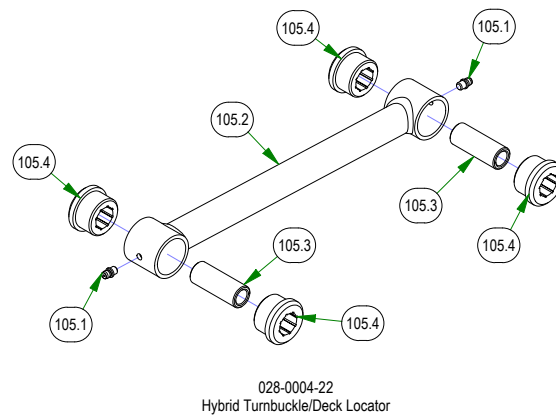

BAD BOY MOWERS

PARTS SECTION: DECK SUB ASSEMBLIES

Parts List				Parts List			
ITEM	QTY	PART NUMBER	DESCRIPTION	ITEM	QTY	PART NUMBER	DESCRIPTION
105	2	028-0004-22	Hybrid Turnbuckle/Deck Locator	126.3	1	037-6027-00	Spindle Housing
105.1	2	024-0001-00	1/4-28 Grease Fitting	126.4	1	037-6028-00	Spindle Spacer-Component
105.2	1	028-0004-03	2022 Isolator Turnbuckle Body	131	2	039-6945-17	2017 MZ/ZT Deck Idler Assembly
105.3	2	048-6004-00	2018 Maverick Bushing Sleeve	131.1	1	013-8050-00	1/2-13 NYLON INSERT FLANGE LOCKNUT ZINC
105.4	4	048-6005-00	2018 Maverick Bushing	131.2	1	018-6036-00	1/2-13 X 2-3/4 HEX CAP SCREW (GR.5) ZINC
126	3	037-2000-00	Spindle Assembly-MZ	131.3	1	025-5203-00	Spacer 3/4 OD x 1/2 ID x 3/4 Length
126.1	2	037-6024-00	Spindle Bearing	131.4	1	033-8050-00	5" Idler Pulley
126.2	1	037-6025-00	Spindle Shaft	131.5	1	039-6945-00	Deck Idler