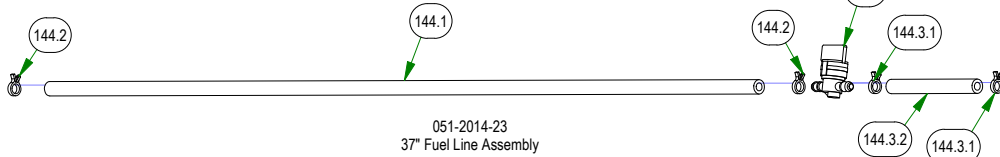

051-2014-23
37" Fuel Line Assembly