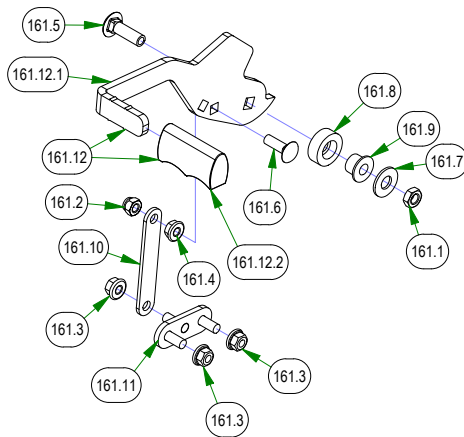

069-1051-21
2021 Load Balanced Brake Handle Assembly