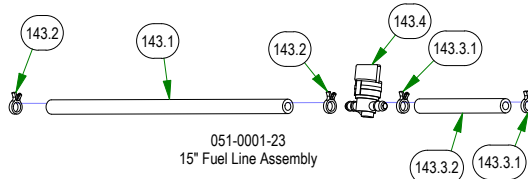

# PARTS SECTION: FRAME SUB ASSEMBLIES

165.1  
071-2100-22  
2022 Avenger Seat

069-1051-21  
2021 Load Balanced Brake Handle Assembly

028-0070-17  
ZT Deck Height Bar Assembly

051-0001-23  
15" Fuel Line Assembly