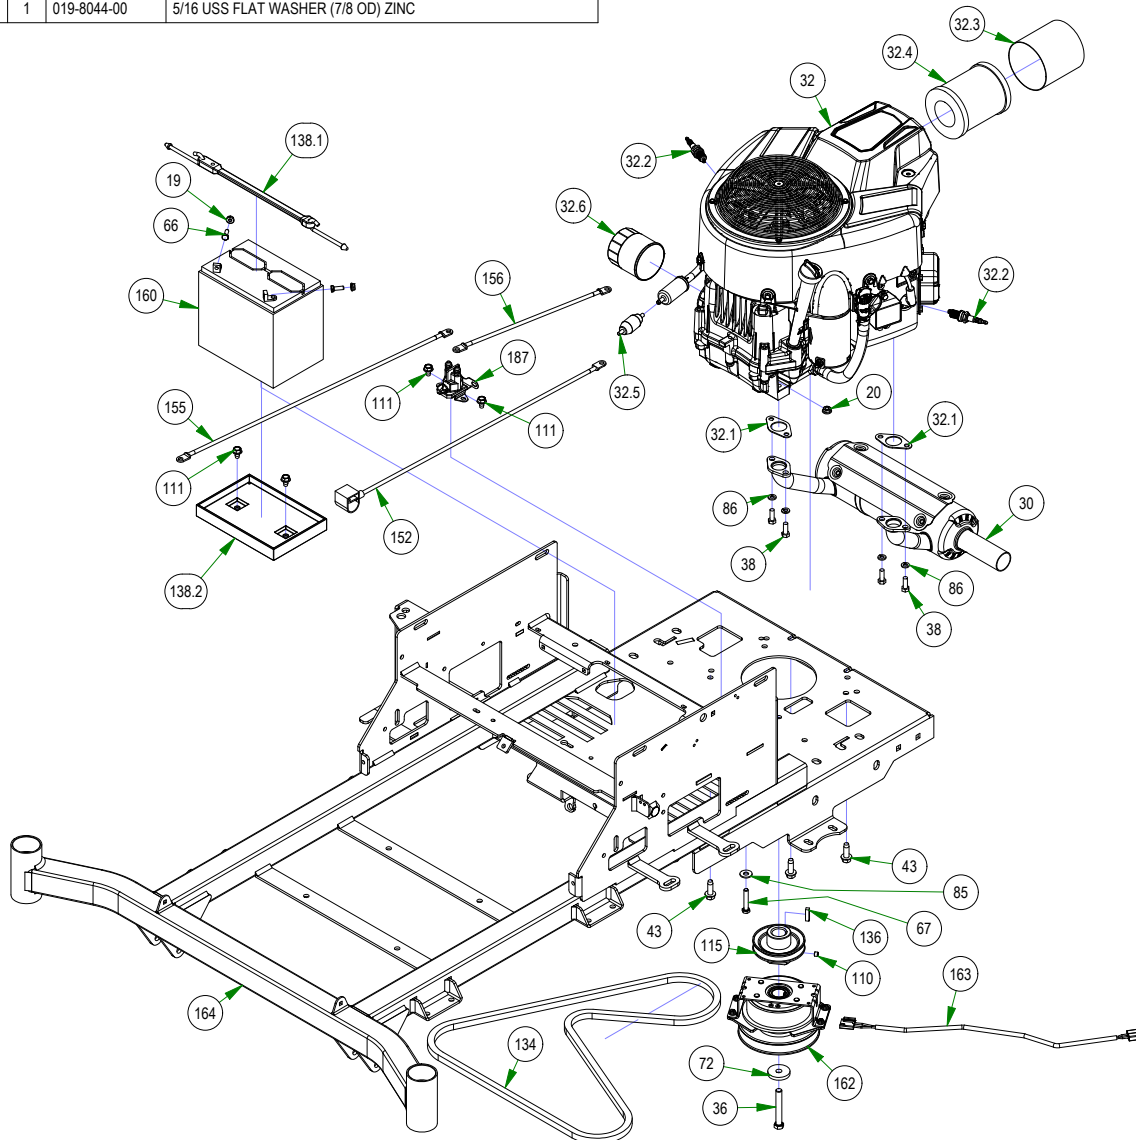

Parts List				Parts List			
ITEM	QTY	PART NUMBER	DESCRIPTION	ITEM	QTY	PART NUMBER	DESCRIPTION
19	2	013-9001-00	1/4-20 HEX SERRATED FLANGE NUT HARD/ZINC	86	4	019-8051-00	5/16 SPLIT LOCKWASHER ZINC
20	1	013-9002-00	5/16-18 HEX SERRATED FLANGE NUT HARD/ZINC	110	1	030-0050-00	5/16-24 X 1/4 SOCKET SET SCREW (CUP PT) PLAIN
30	1	015-0057-00	2017 Compact Outlaw Exhaust 810 Vanguard	111	4	030-7044-00	5/16-18 X 1/2 HWH UNSLOT (F) tcs zinc
32	1	015-0512-00	Vanguard 25hp CXi with out Oil Filter 1" Shaft ZT Avenger	115	1	033-2010-00	3-3/4" Motor Pulley
32.1	2	015-0077-01	Exhaust Gasket	134	1	041-6400-00	Pump Belt
32.2	2	015-8000-00	Spark Plug	136	1	042-6030-00	1/4 X 1 SQ MACHINERY KEY 1018 STL PLN
32.3	1	063-1000-00	pre-Cleaner for Vanguard CXi Engine	138	1	043-8930-98	2023 Battery Hold Down Assembly Strap
32.4	1	063-1005-00	Air Filter for Vanguard CXi Engine	138.1	1	043-8930-00	2023 Rubber Battery Hold Down Strap
32.5	1	063-6000-00	Universal Inline Fuel Filter	138.2	1	043-8931-00	Battery Tray
32.6	1	063-8018-00	Oil Filter	152	1	064-0030-00	24 inch Black Cable - MZ/ZT
36	1	018-0007-21	7/16-20x3" Hex Bolt GR 8 W/ Patch	155	1	064-5300-00	24" Red Battery Cable
38	4	018-0017-00	Torx Bolt-Exhaust	156	1	064-5301-00	12 in red battery cable
43	3	018-1075-00	3/8-16 X 1-1/8 HEX WASHER UNSLOT SERRATED (TRI-LOB) TRS ZINC YELLOW	160	1	068-8049-00	SP-35 Battery
66	2	018-8052-00	1/4-20 X 3/4 HEX CAP SCREW (GR.5) ZINC	162	1	070-0055-00	Clutch
67	1	018-8059-00	5/16-18 X 1-3/4 HEX CAP SCREW (GR.5) ZINC	163	1	070-2000-00	Clutch Pigtail
72	1	019-0010-00	CLUTCH WASHER	164	1	070-2301-00	2023 MZ-Avenger 54-60 Frame - Painted
85	1	019-8044-00	5/16 USS FLAT WASHER (7/8 OD) ZINC	187	1	108-0001-00	Solenoid