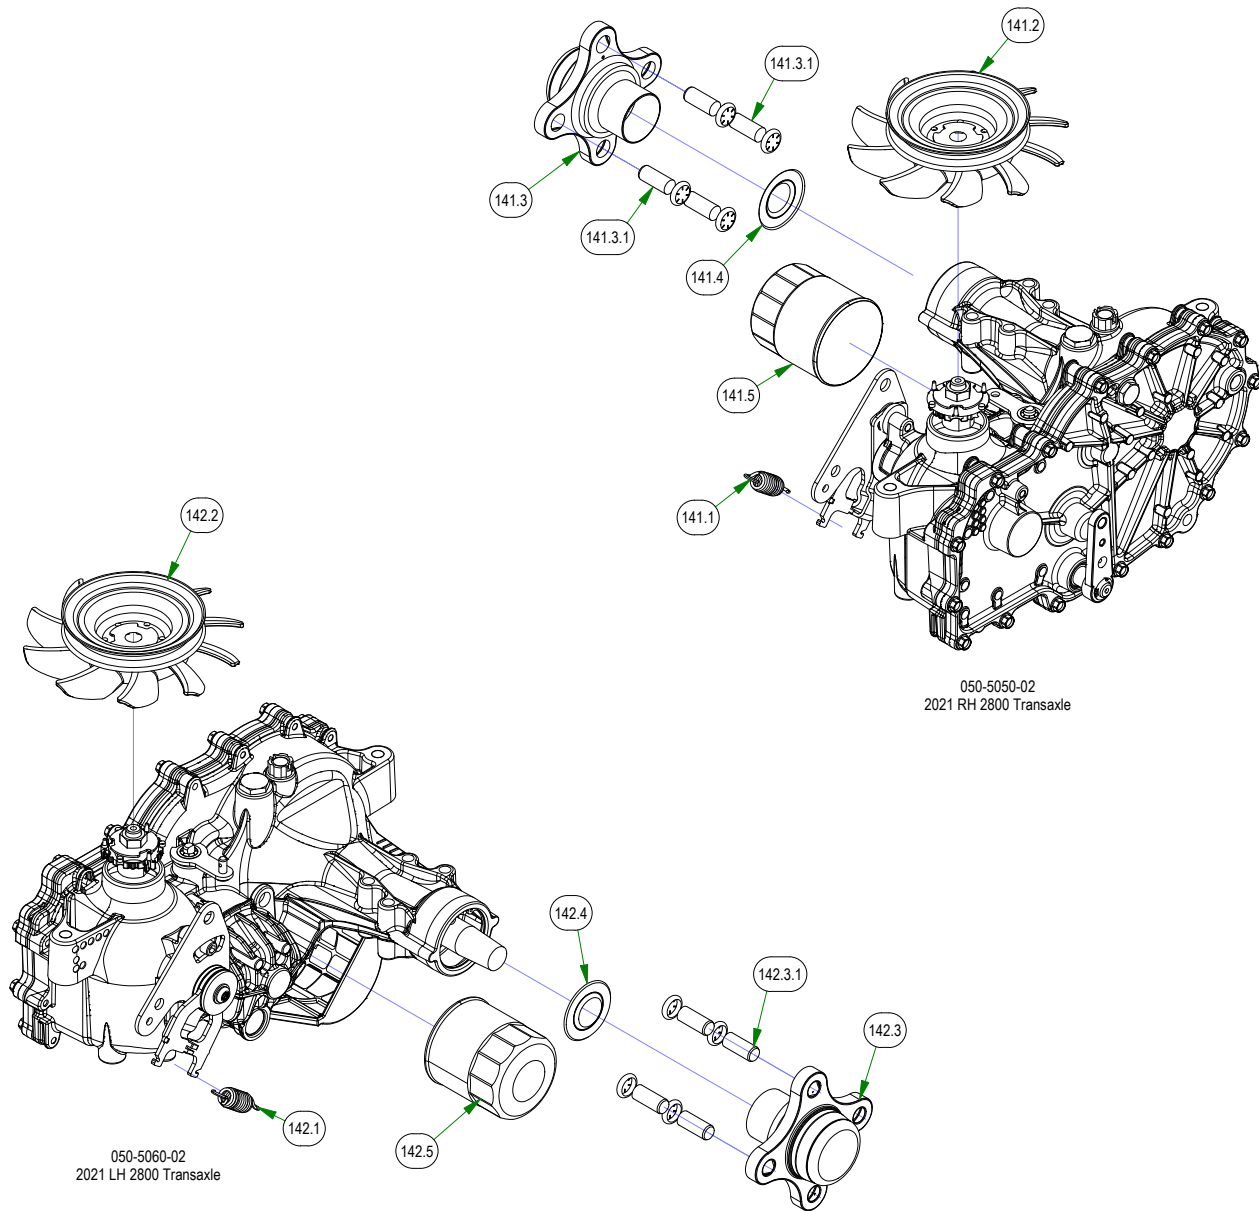

BAD BOY MOWERS

PARTS SECTION: DECK SUB ASSEMBLIES

Parts List				Parts List			
ITEM	QTY	PART NUMBER	DESCRIPTION	ITEM	QTY	PART NUMBER	DESCRIPTION
141	1	050-5050-02	2021 RH 2800 Transaxle	142	1	050-5060-02	2021 LH 2800 Transaxle
141.1	1	034-9080-00	Gold Transaxle Spring	142.1	1	034-9080-00	Gold Transaxle Spring
141.2	1	050-2070-00	2021 ZT/Maverick Transaxle Fan/Pulley Kit	142.2	1	050-2070-00	2021 ZT/Maverick Transaxle Fan/Pulley Kit
141.3	1	050-2076-00	ZT Transaxle Wheel Hub	142.3	1	050-2076-00	ZT Transaxle Wheel Hub
141.3.1	4	050-2012-00	Transaxle Wheel Studs/ Drum Brake Studs	142.3.1	4	050-2012-00	Transaxle Wheel Studs/ Drum Brake Studs
141.4	1	050-8010-00	2021 ZT/Maverick Transaxle Seal Kit (ZT-2800)	142.4	1	050-8010-00	2021 ZT/Maverick Transaxle Seal Kit (ZT-2800)
141.5	1	063-1050-00	ZT Hydraulic Filter	142.5	1	063-1050-00	ZT Hydraulic Filter