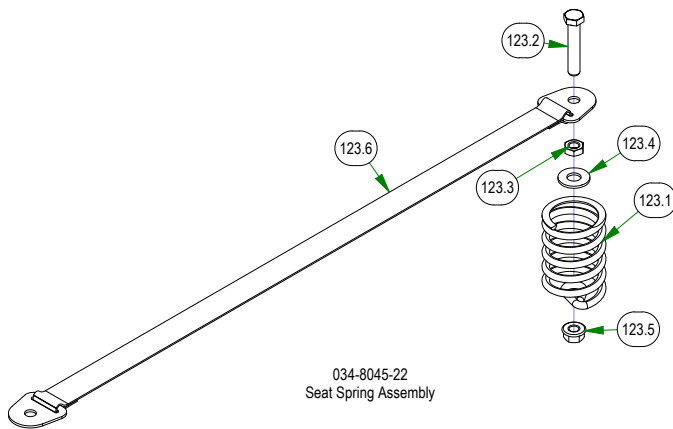

034-8045-22
Seat Spring Assembly