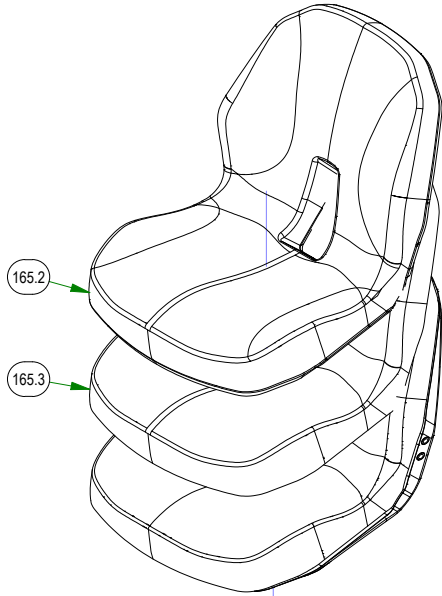

BAD BOY MOWERS

PARTS SECTION: FRAME SUB ASSEMBLIES

165.1
071-2100-22
2022 Avenger Seat