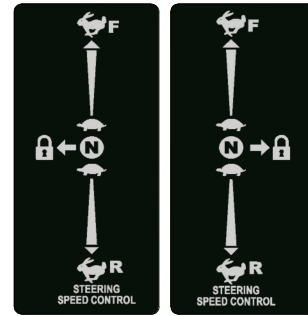

# PARTS SECTION: DECALS

091-0338-22  
Rambler Instrument Panel Decal

091-0339-18  
2018 MZ/Magnum/ZT/MAV/Comp Out Brake Decal

091-0214-00  
2018 LH/RH Steering Control Decal Roll

091-4063-00  
Flying Bulldog Front Bumper Decal