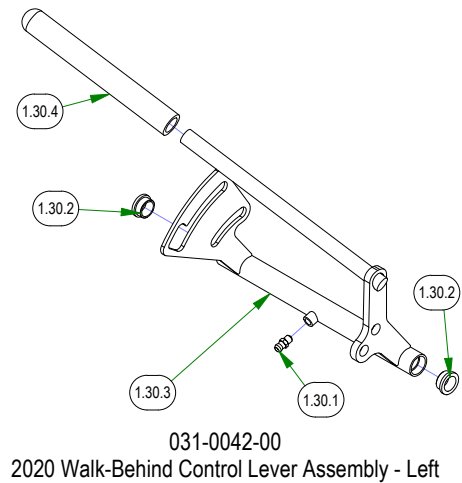

Parts List				Parts List			
ITEM	QTY	PART NUMBER	DESCRIPTION	ITEM	QTY	PART NUMBER	DESCRIPTION
1.30	1	031-0042-00	2020 Walk-Behind Control Lever Assembly - Left	1.35	2	035-0007-98	2020 Walk Behind Push Rod Assembly
1.30.1	1	024-6034-00	1/4 DRIVE-TYPE STRAIGHT GREASE FITTING ZINC YELLOW)	1.35.1	1	013-0016-00	3/8" Left-Handed Fine Threaded Jam Nut
1.30.2	2	031-0032-00	2019 Drive Arm Bushing	1.35.2	1	013-6051-00	3/8" Fine Threaded Jam Nut
1.30.3	1	031-0042-01	2020 Walk-Behind Control Lever Weldment - Left	1.35.3	1	035-0007-00	2020 Walk Behind Push Rod (Rod Only)
1.30.4	1	069-2014-00	2019 Stand On Control Grip	1.35.4	1	048-3000-00	Spherical Rod End - Outlaw
1.31	1	031-0043-00	2020 Walk-Behind Control Lever Assembly - Right	1.35.5	1	048-3001-00	Swivel Heim left handed thread
1.31.1	1	024-6034-00	1/4 DRIVE-TYPE STRAIGHT GREASE FITTING ZINC YELLOW)	122.2	1	033-8050-00	5" Idler Pulley
1.31.2	2	031-0032-00	2019 Drive Arm Bushing	122.4	1	018-6036-00	1/2-13 X 2-3/4 HEX CAP SCREW (GR.5) ZINC
1.31.3	1	031-0043-01	2020 Walk-Behind Control Lever Weldment - Right	122.5	1	025-5337-00	SPACER
1.31.4	1	069-2014-00	2019 Stand On Control Grip	182	1	018-2050-00	10mm Damper Ball Stud-Steering
1.34	1	035-0002-98	Walk Speed Control Linkage	183	2	018-7055-00	3/8-16 X 4 HEX CAP SCREW (GR.5) ZINC
1.34.1	1	013-0016-00	3/8" Left-Handed Fine Threaded Jam Nut	184	2	019-5029-00	3/8 FLAT WASHER USS (1" OD) ZINC
1.34.2	1	013-6051-00	3/8" Fine Threaded Jam Nut	185	3	026-0307-00	Striping Kit Plate
1.34.3	1	035-0002-00	Walk Speed Control Rod	186	2	019-7040-00	1/4 USS FLAT WASHER (3/4 OD) ZINC
1.34.4	1	046-0001-00	Yoke Left Hand Thread	187	1	064-0030-00	24 inch Black Cable - MZ/ZT
1.34.5	1	048-3000-00	Spherical Rod End - Outlaw