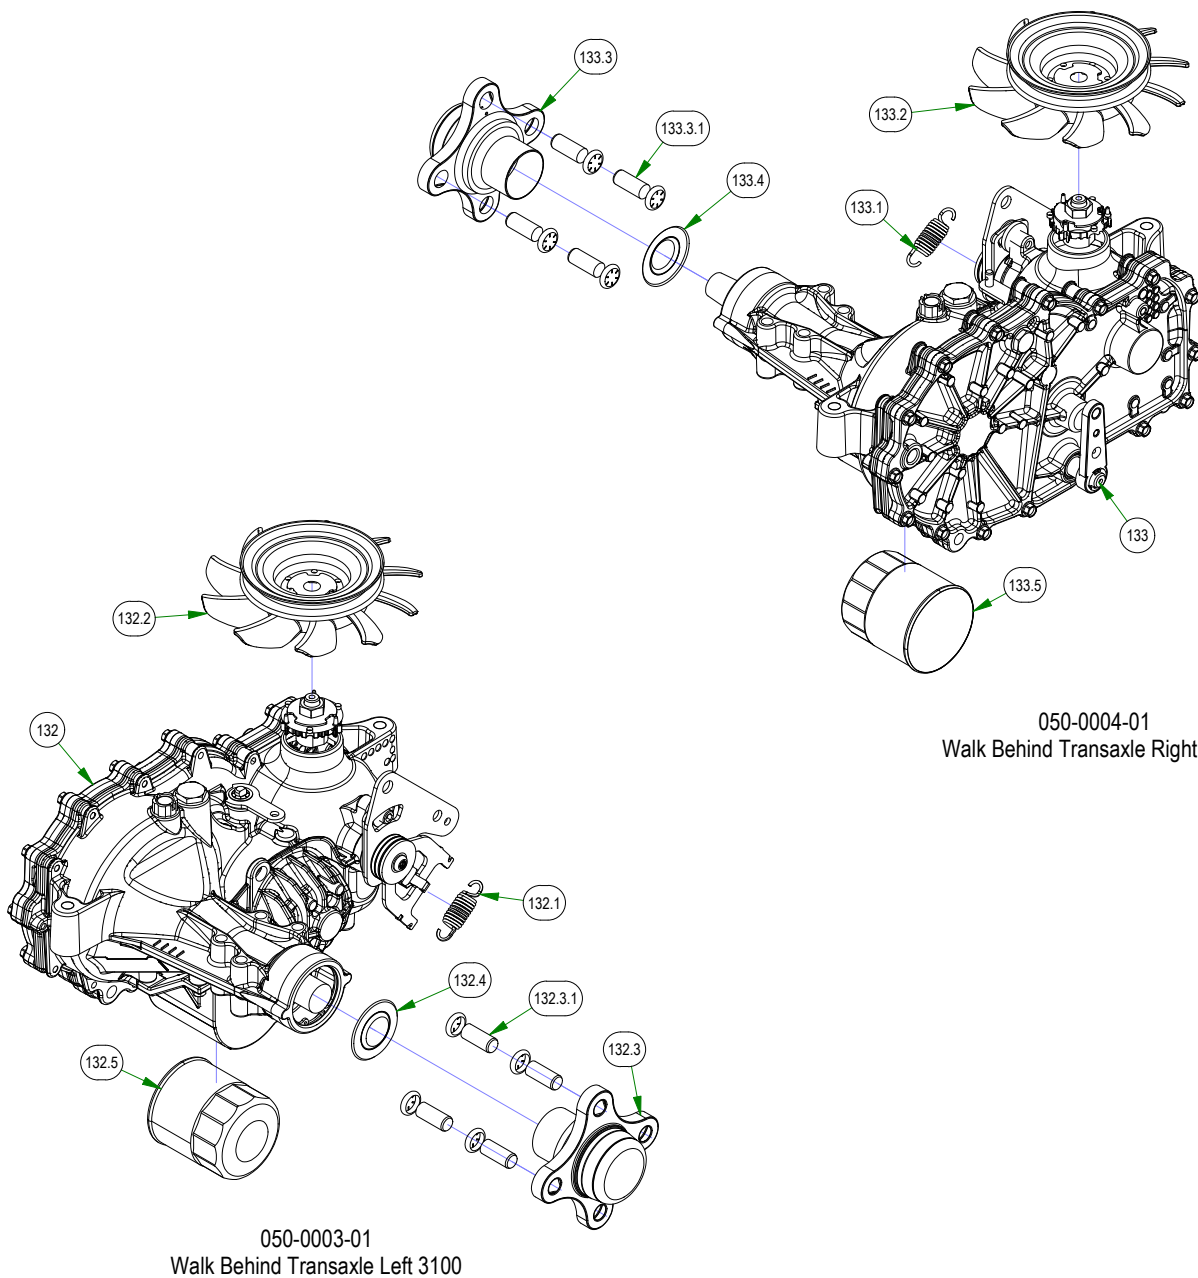

BAD BOY MOWERS

PARTS SECTION: TRANSAXLE SUB ASSEMBLIES

Parts List				Parts List			
ITEM	QTY	PART NUMBER	DESCRIPTION	ITEM	QTY	PART NUMBER	DESCRIPTION
122.2	1	033-8050-00	5" Idler Pulley	133.2	1	050-2070-00	2021 ZT/Maverick Transaxle Fan/Pulley Kit
122.4	1	018-6036-00	1/2-13 X 2-3/4 HEX CAP SCREW (GR.5) ZINC	133.3	1	050-2076-00	ZT Transaxle Wheel Hub
122.5	1	025-5337-00	SPACER	133.3.1	4	050-2012-00	Transaxle Wheel Studs/ Drum Brake Studs
132	1	050-0003-01	Walk Behind Transaxle Left 3100	133.4	1	050-8010-00	2021 ZT/Maverick Transaxle Seal Kit (ZT-2800)
132.1	1	034-9080-00	Gold Transaxle Spring	133.5	1	063-1050-00	ZT Hydraulic Filter
132.2	1	050-2070-00	2021 ZT/Maverick Transaxle Fan/Pulley Kit	182	1	018-2050-00	10mm Damper Ball Stud-Steering
132.3	1	050-2076-00	ZT Transaxle Wheel Hub	183	2	018-7055-00	3/8-16 X 4 HEX CAP SCREW (GR.5) ZINC
132.3.1	4	050-2012-00	Transaxle Wheel Studs/ Drum Brake Studs	184	2	019-5029-00	3/8 FLAT WASHER USS (1" OD) ZINC
132.4	1	050-8010-00	2021 ZT/Maverick Transaxle Seal Kit (ZT-2800)	185	3	026-0307-00	Striping Kit Plate
132.5	1	063-1050-00	ZT Hydraulic Filter	186	2	019-7040-00	1/4 USS FLAT WASHER (3/4 OD) ZINC
133	1	050-0004-01	Walk Behind Transaxle Right 3100	187	1	064-0030-00	24 inch Black Cable - MZ/ZT
133.1	1	034-9080-00	Gold Transaxle Spring