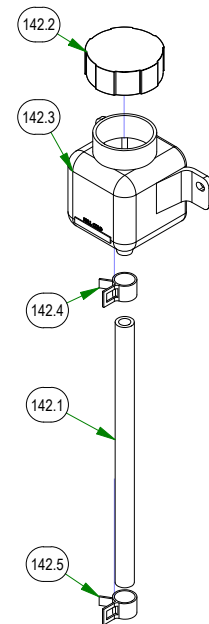

Parts List				Parts List			
ITEM	QTY	PART NUMBER	DESCRIPTION	ITEM	QTY	PART NUMBER	DESCRIPTION
121	1	039-5944-01	ZT Pump Idler	142	2	067-8090-04	Walk Behind Hydro Tank Assembly
121.1	1	013-5301-00	5/8-11 NYLON INSERT JAM LOCKNUT ZINC	142.1	1	051-8063-00	3/8" Clear Hose
121.2	1	013-8050-00	1/2-13 NYLON INSERT FLANGE LOCKNUT ZINC	142.2	1	066-5050-00	Hydraulic Tank Cap
121.3	1	018-5311-00	5/8-11 X 4 HEX CAP SCREW (GR.8) ZINC YELLOW	142.3	1	067-8090-00	350ml Expansion Tank
121.4	1	018-6036-00	1/2-13 X 2-3/4 HEX CAP SCREW (GR.5) ZINC	142.4	1	072-8065-00	3/8" Hose Clamp
121.5	2	019-6017-00	.635 ID X 1.120 OD X .140 THICK FLAT WASHER NYLON	142.5	1	072-8066-00	1/2 Hose Clamp
121.6	1	025-7036-00	1/2 SOLID SHAFT COLLAR (W/1 SET SCREW) ZINC	153	1	086-0008-20	2020 Electric Start Walk Behind Harness
121.7	1	033-6001-00	4 3/4" Idler Pulley	153.1	2	013-0054-00	1/4-20 Cage Nut
121.8	1	039-5944-00	Pump Idler Bracket	153.2	8	086-1202-19	Relay
122.2	1	033-8050-00	5" Idler Pulley	182	1	018-2050-00	10mm Damper Ball Stud-Steering
122.4	1	018-6036-00	1/2-13 X 2-3/4 HEX CAP SCREW (GR.5) ZINC	183	2	018-7055-00	3/8-16 X 4 HEX CAP SCREW (GR.5) ZINC
122.5	1	025-5337-00	SPACER	184	2	019-5029-00	3/8 FLAT WASHER USS (1" OD) ZINC
135	1	051-8067-15	15" Revolt Fuel Line Assembly	185	3	026-0307-00	Striping Kit Plate
135.1	1	051-8067-00	1/4" Fuel Line Hose	186	2	019-7040-00	1/4 USS FLAT WASHER (3/4 OD) ZINC
135.2	2	072-8069-00	1/4 Fuel Hose Clamp	187	1	064-0030-00	24 inch Black Cable - MZ/ZT