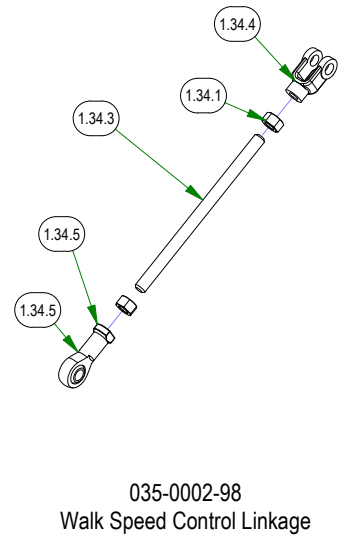

Parts List				Parts List			
ITEM	QTY	PART NUMBER	DESCRIPTION	ITEM	QTY	PART NUMBER	DESCRIPTION
1.30	1	031-0042-00	2020 Walk-Behind Control Lever Assembly - Left	1.35	2	035-0007-98	2020 Walk Behind Push Rod Assembly
1.30.1	1	024-6034-00	1/4 DRIVE-TYPE STRAIGHT GREASE FITTING ZINC YELLOW)	1.35.1	1	013-0016-00	3/8" Left-Handed Fine Threaded Jam Nut
1.30.2	2	031-0032-00	2019 Drive Arm Bushing	1.35.2	1	013-6051-00	3/8" Fine Threaded Jam Nut
1.30.3	1	031-0042-01	2020 Walk-Behind Control Lever Weldment - Left	1.35.3	1	035-0007-00	2020 Walk Behind Push Rod (Rod Only)
1.30.4	1	069-2014-00	2019 Stand On Control Grip	1.35.4	1	048-3000-00	Spherical Rod End - Outlaw
1.31	1	031-0043-00	2020 Walk-Behind Control Lever Assembly - Right	1.35.5	1	048-3001-00	Swivel Heim left handed thread
1.31.1	1	024-6034-00	1/4 DRIVE-TYPE STRAIGHT GREASE FITTING ZINC YELLOW)	122.2	1	033-8050-00	5" Idler Pulley
1.31.2	2	031-0032-00	2019 Drive Arm Bushing	122.4	1	018-6036-00	1/2-13 X 2-3/4 HEX CAP SCREW (GR.5) ZINC
1.31.3	1	031-0043-01	2020 Walk-Behind Control Lever Weldment - Right	122.5	1	025-5337-00	SPACER
1.31.4	1	069-2014-00	2019 Stand On Control Grip	182	1	018-2050-00	10mm Damper Ball Stud-Steering
1.34	1	035-0002-98	Walk Speed Control Linkage	183	2	018-7055-00	3/8-16 X 4 HEX CAP SCREW (GR.5) ZINC
1.34.1	1	013-0016-00	3/8" Left-Handed Fine Threaded Jam Nut	184	2	019-5029-00	3/8 FLAT WASHER USS (1" OD) ZINC
1.34.2	1	013-6051-00	3/8" Fine Threaded Jam Nut	185	3	026-0307-00	Striping Kit Plate
1.34.3	1	035-0002-00	Walk Speed Control Rod	186	2	019-7040-00	1/4 USS FLAT WASHER (3/4 OD) ZINC
1.34.4	1	046-0001-00	Yoke Left Hand Thread	187	1	064-0030-00	24 inch Black Cable - MZ/ZT
1.34.5	1	048-3000-00	Spherical Rod End - Outlaw