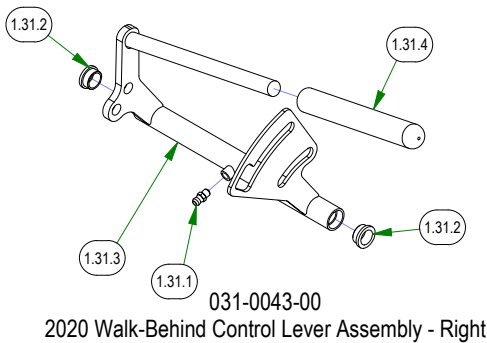

Parts List				Parts List			
ITEM	QTY	PART NUMBER	DESCRIPTION	ITEM	QTY	PART NUMBER	DESCRIPTION
1.30	1	031-0042-00	2020 Walk-Behind Control Lever Assembly - Left	1.35	2	035-0007-98	2020 Walk Behind Push Rod Assembly
1.30.1	1	024-6034-00	1/4 DRIVE-TYPE STRAIGHT GREASE FITTING ZINC YELLOW)	1.35.1	1	013-0016-00	3/8" Left-Handed Fine Threaded Jam Nut
1.30.2	2	031-0032-00	2019 Drive Arm Bushing	1.35.2	1	013-6051-00	3/8" Fine Threaded Jam Nut
1.30.3	1	031-0042-01	2020 Walk-Behind Control Lever Weldment - Left	1.35.3	1	035-0007-00	2020 Walk Behind Push Rod (Rod Only)
1.30.4	1	069-2014-00	2019 Stand On Control Grip	1.35.4	1	048-3000-00	Spherical Rod End - Outlaw
1.31	1	031-0043-00	2020 Walk-Behind Control Lever Assembly - Right	1.35.5	1	048-3001-00	Swivel Heim left handed thread
1.31.1	1	024-6034-00	1/4 DRIVE-TYPE STRAIGHT GREASE FITTING ZINC YELLOW)	122.2	1	033-8050-00	5" Idler Pulley
1.31.2	2	031-0032-00	2019 Drive Arm Bushing	122.4	1	018-6036-00	1/2-13 X 2-3/4 HEX CAP SCREW (GR.5) ZINC
1.31.3	1	031-0043-01	2020 Walk-Behind Control Lever Weldment - Right	122.5	1	025-5337-00	SPACER
1.31.4	1	069-2014-00	2019 Stand On Control Grip	182	1	018-2050-00	10mm Damper Ball Stud-Steering
1.34	1	035-0002-98	Walk Speed Control Linkage	183	2	018-7055-00	3/8-16 X 4 HEX CAP SCREW (GR.5) ZINC
1.34.1	1	013-0016-00	3/8" Left-Handed Fine Threaded Jam Nut	184	2	019-5029-00	3/8 FLAT WASHER USS (1" OD) ZINC
1.34.2	1	013-6051-00	3/8" Fine Threaded Jam Nut	185	3	026-0307-00	Striping Kit Plate
1.34.3	1	035-0002-00	Walk Speed Control Rod	186	2	019-7040-00	1/4 USS FLAT WASHER (3/4 OD) ZINC
1.34.4	1	046-0001-00	Yoke Left Hand Thread	187	1	064-0030-00	24 inch Black Cable - MZ/ZT
1.34.5	1	048-3000-00	Spherical Rod End - Outlaw