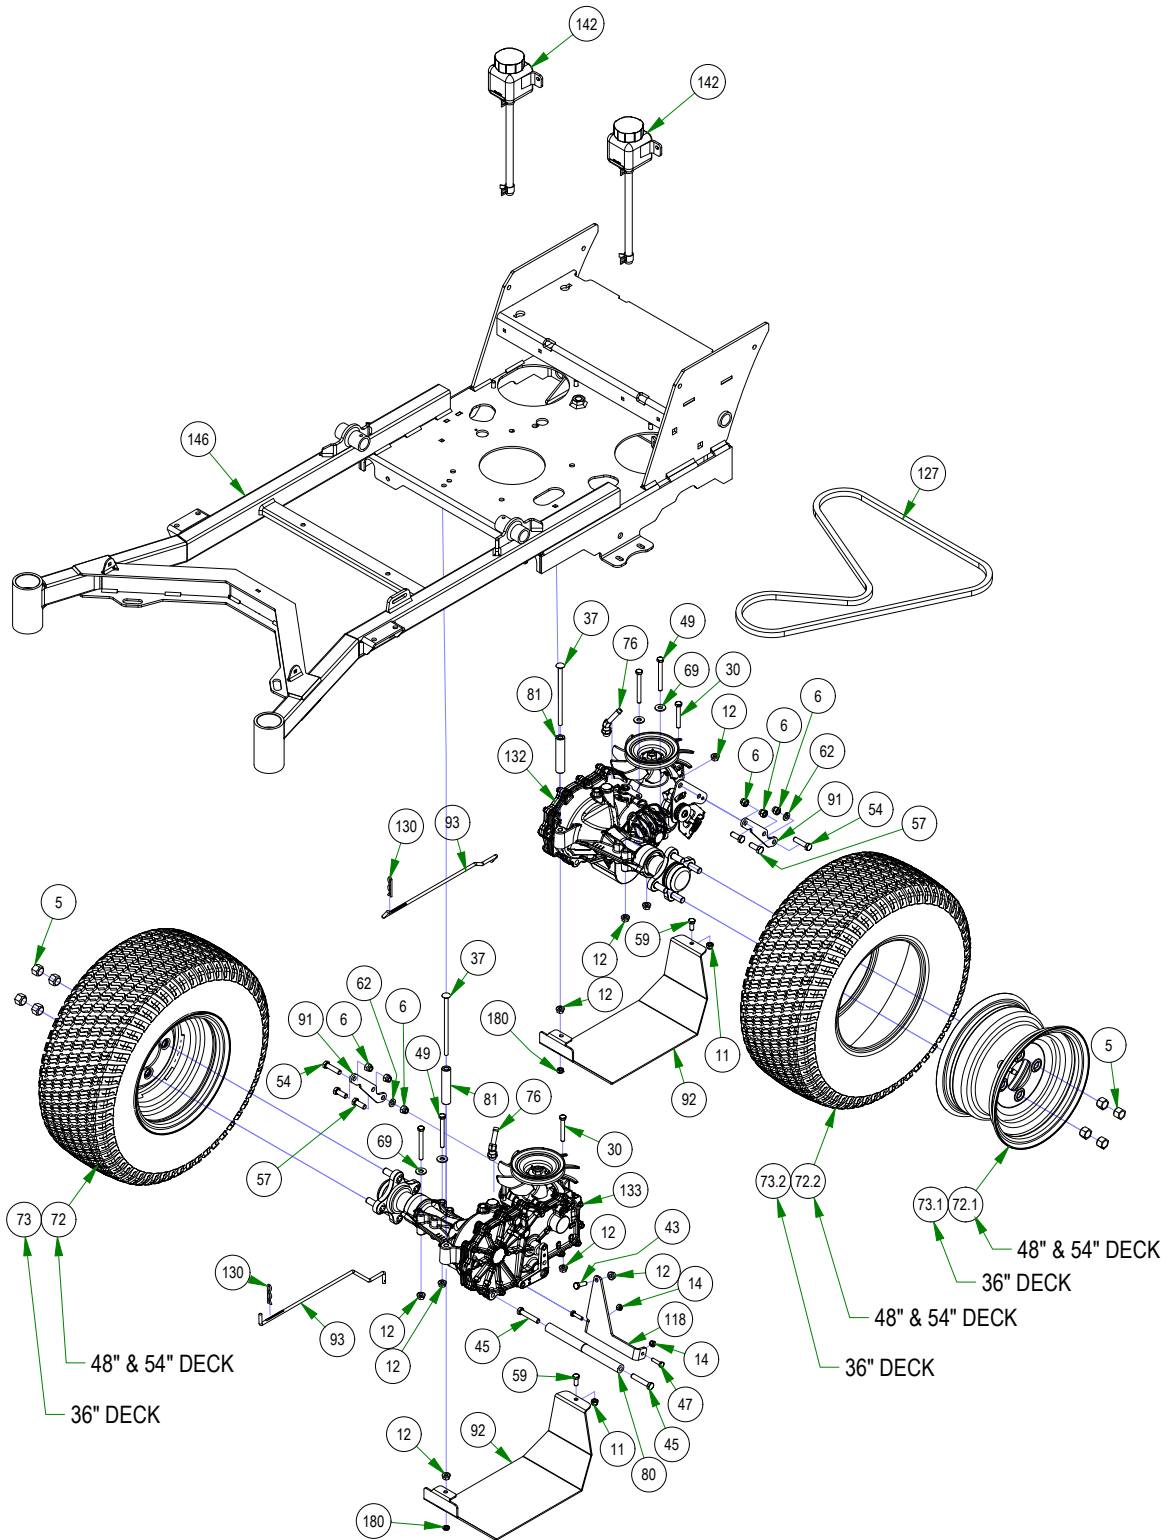

BAD BOY MOWERS

PARTS SECTION: TRANSAXLE

BAD BOY MOWERS

PARTS SECTION: TRANSAXLE

Parts List				Parts List			
ITEM	QTY	PART NUMBER	DESCRIPTION	ITEM	QTY	PART NUMBER	DESCRIPTION
5	8	013-3000-00	Acorn Lug Nut	72.2	1	022-2502-22	Tire for 022-2500-22
6	6	013-5041-00	3/8-16 NYLON INSERT LOCKNUT ZINC	73	2	022-8019-22	21x7-10 Assy-36" Walk Behind Black Wheel
11	2	013-8047-00	5/16-18 NYL INS L/N ZC	73.1	1	022-8022-22	Black 10" Wheel Only-36" Stand On
12	9	013-8049-00	5/16-18 NYLON INSERT FLANGE LOCKNUT ZINC	73.2	1	022-8023-00	Walk Behind 36" Tire Only 21 X 7 - 10
14	6	013-8073-00	1/4-20 NYLON INSERT LOCKNUT ZINC	76	2	024-1200-00	ZT Fitting, 3/8 x 3/8 45 Degree, 4603-6-6
30	2	018-0023-00	5/16-18 X 2-1/4 HEX CAP SCREW (GR.5) ZINC	77	1	024-3050-00	1/4 DRIVE-TYPE STRAIGHT GREASE FITTING (NO BALL) ZINC YELLOW
37	2	018-0056-00	5/16-18 X 6 CARRIAGE BOLT (GR.5) ZINC				
43	1	018-2007-00	5/16-18 X 1 HEX CAP SCREW (GR.5) ZINC	80	1	025-0018-00	2017 Transaxle Spacer-Walker
45	2	018-3000-00	3/8-16 X 2 HEX CAP SCREW (GR.5) ZINC	81	2	025-0070-00	2017 Transaxle Spacer
47	2	018-4007-00	1/4-20 X 1 HEX CAP SCREW (GR.5) ZINC	91	2	026-0173-00	2020 Walk-Behind Hydro Plate Extension
49	4	018-4701-00	5/16-18 X 3 HEX CAP SCREW (GR.5) ZINC	92	2	026-3441-00	2020 Walk Trans Skid Plate
54	2	018-6012-00	3/8-16 X 1-1/2 HEX CAP SCREW (GR.5) ZINC	93	2	028-0075-00	2023 Walk Neutral Rod 5.9
57	4	018-6049-00	3/8-16 X 1 GR 5 Hex Bolts Zinc	118	1	039-1917-00	Walk Brake Pull Bracket-Painted
59	2	018-8063-00	5/16-18 X 3/4 HEX CAP SCREW (GR.5) ZINC	127	1	041-8053-00	2020 Walk-Behind Pump Belt
62	2	019-5037-00	3/8 SPLIT LOCKWASHER ZINC	130	2	044-2008-00	Neutral Rod Clip
68	4	019-8040-00	1/4-20 X 3/4 CARRIAGE BOLT (GR.5) ZINC	132	1	050-0003-01	Walk Behind Transaxle Left 3100
69	4	019-8044-00	5/16 USS FLAT WASHER (7/8 OD) ZINC	133	1	050-0004-01	Walk Behind Transaxle Right 3100
72	2	022-2500-22	21 x 8.5 - 10 turf assembly Black Wheel	142	2	067-8090-04	Walk Behind Hydro Tank Assembly
72.1	1	022-2501-22	Rim for 022-2500-22	146	1	070-5102-00	2023 Walk Frame
				180	2	013-9005-00	*Varies*