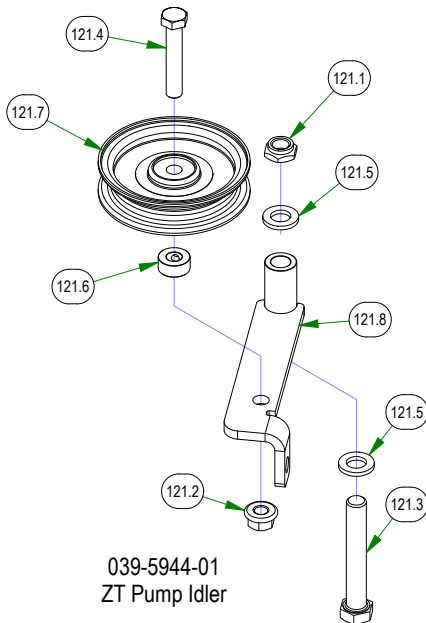

Parts List				Parts List			
ITEM	QTY	PART NUMBER	DESCRIPTION	ITEM	QTY	PART NUMBER	DESCRIPTION
121	1	039-5944-01	ZT Pump Idler	142	2	067-8090-04	Walk Behind Hydro Tank Assembly
121.1	1	013-5301-00	5/8-11 NYLON INSERT JAM LOCKNUT ZINC	142.1	1	051-8063-00	3/8" Clear Hose
121.2	1	013-8050-00	1/2-13 NYLON INSERT FLANGE LOCKNUT ZINC	142.2	1	066-5050-00	Hydraulic Tank Cap
121.3	1	018-5311-00	5/8-11 X 4 HEX CAP SCREW (GR.8) ZINC YELLOW	142.3	1	067-8090-00	350ml Expansion Tank
121.4	1	018-6036-00	1/2-13 X 2-3/4 HEX CAP SCREW (GR.5) ZINC	142.4	1	072-8065-00	3/8" Hose Clamp
121.5	2	019-6017-00	.635 ID X 1.120 OD X .140 THICK FLAT WASHER NYLON	142.5	1	072-8066-00	1/2 Hose Clamp
121.6	1	025-7036-00	1/2 SOLID SHAFT COLLAR (W/1 SET SCREW) ZINC	153	1	086-0008-20	2020 Electric Start Walk Behind Harness
121.7	1	033-6001-00	4 3/4" Idler Pulley	153.1	2	013-0054-00	1/4-20 Cage Nut
121.8	1	039-5944-00	Pump Idler Bracket	153.2	8	086-1202-19	Relay
122.2	1	033-8050-00	5" Idler Pulley	182	1	018-2050-00	10mm Damper Ball Stud-Steering
122.4	1	018-6036-00	1/2-13 X 2-3/4 HEX CAP SCREW (GR.5) ZINC	183	2	018-7055-00	3/8-16 X 4 HEX CAP SCREW (GR.5) ZINC
122.5	1	025-5337-00	SPACER	184	2	019-5029-00	3/8 FLAT WASHER USS (1" OD) ZINC
135	1	051-8067-15	15" Revolt Fuel Line Assembly	185	3	026-0307-00	Striping Kit Plate
135.1	1	051-8067-00	1/4" Fuel Line Hose	186	2	019-7040-00	1/4 USS FLAT WASHER (3/4 OD) ZINC
135.2	2	072-8069-00	1/4 Fuel Hose Clamp	187	1	064-0030-00	24 inch Black Cable - MZ/ZT