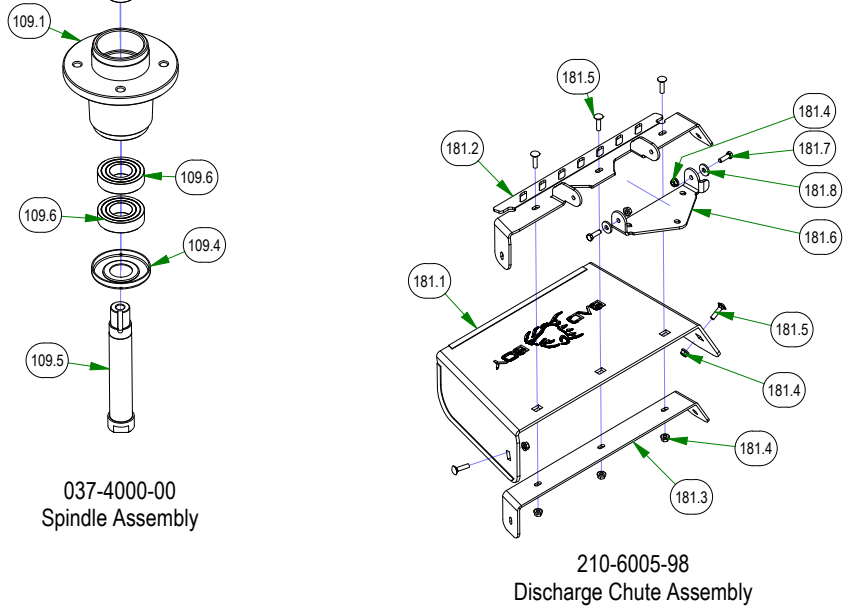

Parts List				Parts List			
ITEM	QTY	PART NUMBER	DESCRIPTION	ITEM	QTY	PART NUMBER	DESCRIPTION
109	8	037-4000-00	OUTLAW SPINDLE ASSEMBLY	169.8	1	210-6005-00	Rubber Discharge Chute
109.1	1	037-4000-01	4000 Series Spindle Housing	176	2	028-0004-22	Hybrid Turnbuckle/Deck Locator
109.2	1	037-4002-00	4000 Series Spindle Spacer	176.1	2	048-6004-00	2018 Maverick Bushing Sleeve
109.3	1	037-9050-00	Locking Collar w/ 1/4"-20 Set Screw	176.2	2	024-0001-00	1/4-28 Grease Fitting
109.4	2	037-8002-00	Spindle Dust Cap	176.3	4	048-6005-00	2018 Maverick Bushing
109.5	1	037-6026-00	Spindle Shaft	176.4	1	028-0004-03	2022 Isolator Turnbuckle Body
109.6	4	037-6023-00	Bearing - 6206	181	1	210-6005-98	Discharge Chute Assembly
122	3	039-6945-23	2017 MZ/ZT Deck Idler Assembly	181.1	1	210-6005-00	Rubber Discharge Chute
122.1	1	039-6945-00	Deck Idler	181.2	1	039-4864-00	60" Discharge Chute Upper Hanger
122.2	1	033-8050-00	5" Idler Pulley	181.3	1	039-4863-00	60" Discharge Lower Bracket
122.3	1	013-8050-00	1/2-13 NYLON INSERT FLANGE LOCKNUT ZINC	181.4	7	013-8049-00	5/16-18 NYLON INSERT FLANGE LOCKNUT ZINC
122.4	1	018-6036-00	1/2-13 X 2-3/4 HEX CAP SCREW (GR.5) ZINC	181.5	5	018-4703-00	5/16-18 X 1-1/4 CARRIAGE BOLT ZINC
122.5	1	025-5337-00	SPACER	181.6	1	206-6017-00	Discharge Chute Hanger (deck mounted)
169	2	210-6005-48	ZT Chute Assembly	181.7	2	018-2007-00	5/16-18 X 1 HEX CAP SCREW (GR.5) ZINC
169.1	7	013-8049-00	5/16-18 NYLON INSERT FLANGE LOCKNUT ZINC	181.8	2	019-6042-00	.360 ID X .983 OD X .120 THICK FLAT WASHER NYLON
169.2	2	018-2007-00	5/16-18 X 1 HEX CAP SCREW (GR.5) ZINC	182	1	018-2050-00	10mm Damper Ball Stud-Steering
169.3	5	018-4703-00	5/16-18 X 1-1/4 CARRIAGE BOLT ZINC	183	2	018-7055-00	3/8-16 X 4 HEX CAP SCREW (GR.5) ZINC
169.4	2	019-6042-00	.360 ID X .983 OD X .120 THICK FLAT WASHER NYLON	184	2	019-5029-00	3/8 FLAT WASHER USS (1" OD) ZINC
169.5	1	039-4870-00	Discharge Upper Chute Bracket	185	3	026-0307-00	Striping Kit Plate
169.6	1	039-4871-00	Discharge Lower Chute Bracket	186	2	019-7040-00	1/4 USS FLAT WASHER (3/4 OD) ZINC
169.7	1	206-6017-00	Discharge Chute Hanger (deck mounted)	187	1	064-0030-00	24 inch Black Cable - MZ/ZT