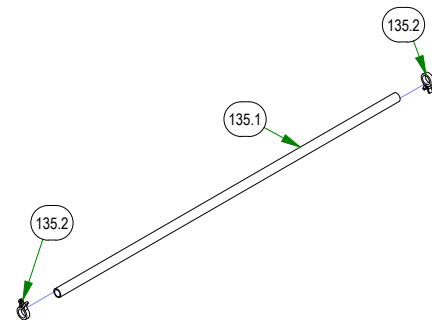

Parts List				Parts List			
ITEM	QTY	PART NUMBER	DESCRIPTION	ITEM	QTY	PART NUMBER	DESCRIPTION
121	1	039-5944-01	ZT Pump Idler	142	2	067-8090-04	Walk Behind Hydro Tank Assembly
121.1	1	013-5301-00	5/8-11 NYLON INSERT JAM LOCKNUT ZINC	142.1	1	051-8063-00	3/8" Clear Hose
121.2	1	013-8050-00	1/2-13 NYLON INSERT FLANGE LOCKNUT ZINC	142.2	1	066-5050-00	Hydraulic Tank Cap
121.3	1	018-5311-00	5/8-11 X 4 HEX CAP SCREW (GR.8) ZINC YELLOW	142.3	1	067-8090-00	350ml Expansion Tank
121.4	1	018-6036-00	1/2-13 X 2-3/4 HEX CAP SCREW (GR.5) ZINC	142.4	1	072-8065-00	3/8" Hose Clamp
121.5	2	019-6017-00	.635 ID X 1.120 OD X .140 THICK FLAT WASHER NYLON	142.5	1	072-8066-00	1/2 Hose Clamp
121.6	1	025-7036-00	1/2 SOLID SHAFT COLLAR (W/1 SET SCREW) ZINC	153	1	086-0008-20	2020 Electric Start Walk Behind Harness
121.7	1	033-6001-00	4 3/4" Idler Pulley	153.1	2	013-0054-00	1/4-20 Cage Nut
121.8	1	039-5944-00	Pump Idler Bracket	153.2	8	086-1202-19	Relay
122.2	1	033-8050-00	5" Idler Pulley	182	1	018-2050-00	10mm Damper Ball Stud-Steering
122.4	1	018-6036-00	1/2-13 X 2-3/4 HEX CAP SCREW (GR.5) ZINC	183	2	018-7055-00	3/8-16 X 4 HEX CAP SCREW (GR.5) ZINC
122.5	1	025-5337-00	SPACER	184	2	019-5029-00	3/8 FLAT WASHER USS (1" OD) ZINC
135	1	051-8067-15	15" Revolt Fuel Line Assembly	185	3	026-0307-00	Striping Kit Plate
135.1	1	051-8067-00	1/4" Fuel Line Hose	186	2	019-7040-00	1/4 USS FLAT WASHER (3/4 OD) ZINC
135.2	2	072-8069-00	1/4 Fuel Hose Clamp	187	1	064-0030-00	24 inch Black Cable - MZ/ZT