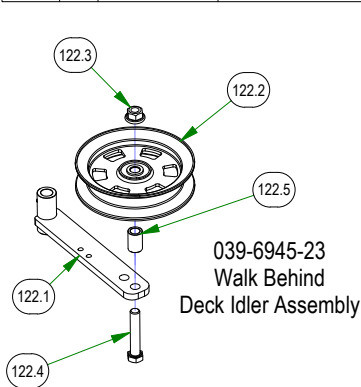

Parts List				Parts List			
ITEM	QTY	PART NUMBER	DESCRIPTION	ITEM	QTY	PART NUMBER	DESCRIPTION
109	8	037-4000-00	OUTLAW SPINDLE ASSEMBLY	169.8	1	210-6005-00	Rubber Discharge Chute
109.1	1	037-4000-01	4000 Series Spindle Housing	176	2	028-0004-22	Hybrid Turnbuckle/Deck Locator
109.2	1	037-4002-00	4000 Series Spindle Spacer	176.1	2	048-6004-00	2018 Maverick Bushing Sleeve
109.3	1	037-9050-00	Locking Collar w/ 1/4"-20 Set Screw	176.2	2	024-0001-00	1/4-28 Grease Fitting
109.4	2	037-8002-00	Spindle Dust Cap	176.3	4	048-6005-00	2018 Maverick Bushing
109.5	1	037-6026-00	Spindle Shaft	176.4	1	028-0004-03	2022 Isolator Turnbuckle Body
109.6	4	037-6023-00	Bearing - 6206	181	1	210-6005-98	Discharge Chute Assembly
122	3	039-6945-23	2017 MZ/ZT Deck Idler Assembly	181.1	1	210-6005-00	Rubber Discharge Chute
122.1	1	039-6945-00	Deck Idler	181.2	1	039-4864-00	60" Discharge Chute Upper Hanger
122.2	1	033-8050-00	5" Idler Pulley	181.3	1	039-4863-00	60" Discharge Lower Bracket
122.3	1	013-8050-00	1/2-13 NYLON INSERT FLANGE LOCKNUT ZINC	181.4	7	013-8049-00	5/16-18 NYLON INSERT FLANGE LOCKNUT ZINC
122.4	1	018-6036-00	1/2-13 X 2-3/4 HEX CAP SCREW (GR.5) ZINC	181.5	5	018-4703-00	5/16-18 X 1-1/4 CARRIAGE BOLT ZINC
122.5	1	025-5337-00	SPACER	181.6	1	206-6017-00	Discharge Chute Hanger (deck mounted)
169	2	210-6005-48	ZT Chute Assembly	181.7	2	018-2007-00	5/16-18 X 1 HEX CAP SCREW (GR.5) ZINC
169.1	7	013-8049-00	5/16-18 NYLON INSERT FLANGE LOCKNUT ZINC	181.8	2	019-6042-00	.360 ID X .983 OD X .120 THICK FLAT WASHER NYLON
169.2	2	018-2007-00	5/16-18 X 1 HEX CAP SCREW (GR.5) ZINC	182	1	018-2050-00	10mm Damper Ball Stud-Steering
169.3	5	018-4703-00	5/16-18 X 1-1/4 CARRIAGE BOLT ZINC	183	2	018-7055-00	3/8-16 X 4 HEX CAP SCREW (GR.5) ZINC
169.4	2	019-6042-00	.360 ID X .983 OD X .120 THICK FLAT WASHER NYLON	184	2	019-5029-00	3/8 FLAT WASHER USS (1" OD) ZINC
169.5	1	039-4870-00	Discharge Upper Chute Bracket	185	3	026-0307-00	Striping Kit Plate
169.6	1	039-4871-00	Discharge Lower Chute Bracket	186	2	019-7040-00	1/4 USS FLAT WASHER (3/4 OD) ZINC
169.7	1	206-6017-00	Discharge Chute Hanger (deck mounted)	187	1	064-0030-00	24 inch Black Cable - MZ/ZT