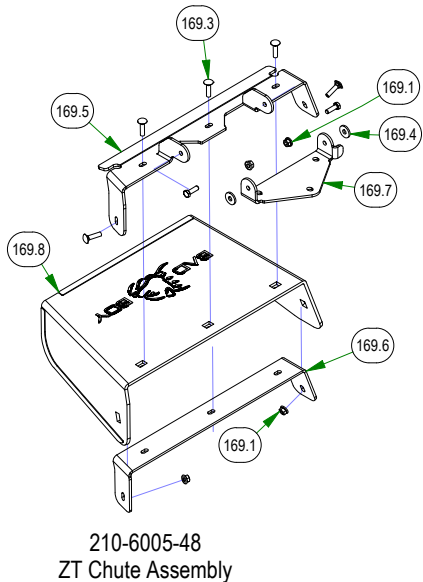

Parts List				Parts List			
ITEM	QTY	PART NUMBER	DESCRIPTION	ITEM	QTY	PART NUMBER	DESCRIPTION
109	8	037-4000-00	OUTLAW SPINDLE ASSEMBLY	169.8	1	210-6005-00	Rubber Discharge Chute
109.1	1	037-4000-01	4000 Series Spindle Housing	176	2	028-0004-22	Hybrid Turnbuckle/Deck Locator
109.2	1	037-4002-00	4000 Series Spindle Spacer	176.1	2	048-6004-00	2018 Maverick Bushing Sleeve
109.3	1	037-9050-00	Locking Collar w/ 1/4"-20 Set Screw	176.2	2	024-0001-00	1/4-28 Grease Fitting
109.4	2	037-8002-00	Spindle Dust Cap	176.3	4	048-6005-00	2018 Maverick Bushing
109.5	1	037-6026-00	Spindle Shaft	176.4	1	028-0004-03	2022 Isolator Turnbuckle Body
109.6	4	037-6023-00	Bearing - 6206	181	1	210-6005-98	Discharge Chute Assembly
122	3	039-6945-23	2017 MZ/ZT Deck Idler Assembly	181.1	1	210-6005-00	Rubber Discharge Chute
122.1	1	039-6945-00	Deck Idler	181.2	1	039-4864-00	60" Discharge Chute Upper Hanger
122.2	1	033-8050-00	5" Idler Pulley	181.3	1	039-4863-00	60" Discharge Lower Bracket
122.3	1	013-8050-00	1/2-13 NYLON INSERT FLANGE LOCKNUT ZINC	181.4	7	013-8049-00	5/16-18 NYLON INSERT FLANGE LOCKNUT ZINC
122.4	1	018-6036-00	1/2-13 X 2-3/4 HEX CAP SCREW (GR.5) ZINC	181.5	5	018-4703-00	5/16-18 X 1-1/4 CARRIAGE BOLT ZINC
122.5	1	025-5337-00	SPACER	181.6	1	206-6017-00	Discharge Chute Hanger (deck mounted)
169	2	210-6005-48	ZT Chute Assembly	181.7	2	018-2007-00	5/16-18 X 1 HEX CAP SCREW (GR.5) ZINC
169.1	7	013-8049-00	5/16-18 NYLON INSERT FLANGE LOCKNUT ZINC	181.8	2	019-6042-00	.360 ID X .983 OD X .120 THICK FLAT WASHER NYLON
169.2	2	018-2007-00	5/16-18 X 1 HEX CAP SCREW (GR.5) ZINC	182	1	018-2050-00	10mm Damper Ball Stud-Steering
169.3	5	018-4703-00	5/16-18 X 1-1/4 CARRIAGE BOLT ZINC	183	2	018-7055-00	3/8-16 X 4 HEX CAP SCREW (GR.5) ZINC
169.4	2	019-6042-00	.360 ID X .983 OD X .120 THICK FLAT WASHER NYLON	184	2	019-5029-00	3/8 FLAT WASHER USS (1" OD) ZINC
169.5	1	039-4870-00	Discharge Upper Chute Bracket	185	3	026-0307-00	Striping Kit Plate
169.6	1	039-4871-00	Discharge Lower Chute Bracket	186	2	019-7040-00	1/4 USS FLAT WASHER (3/4 OD) ZINC
169.7	1	206-6017-00	Discharge Chute Hanger (deck mounted)	187	1	064-0030-00	24 inch Black Cable - MZ/ZT