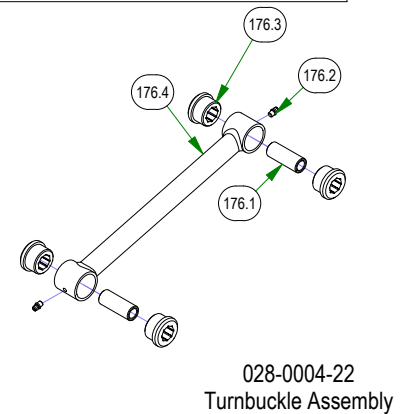

Parts List				Parts List			
ITEM	QTY	PART NUMBER	DESCRIPTION	ITEM	QTY	PART NUMBER	DESCRIPTION
109	8	037-4000-00	OUTLAW SPINDLE ASSEMBLY	169.8	1	210-6005-00	Rubber Discharge Chute
109.1	1	037-4000-01	4000 Series Spindle Housing	176	2	028-0004-22	Hybrid Turnbuckle/Deck Locator
109.2	1	037-4002-00	4000 Series Spindle Spacer	176.1	2	048-6004-00	2018 Maverick Bushing Sleeve
109.3	1	037-9050-00	Locking Collar w/ 1/4"-20 Set Screw	176.2	2	024-0001-00	1/4-28 Grease Fitting
109.4	2	037-8002-00	Spindle Dust Cap	176.3	4	048-6005-00	2018 Maverick Bushing
109.5	1	037-6026-00	Spindle Shaft	176.4	1	028-0004-03	2022 Isolator Turnbuckle Body
109.6	4	037-6023-00	Bearing - 6206	181	1	210-6005-98	Discharge Chute Assembly
122	3	039-6945-23	2017 MZ/ZT Deck Idler Assembly	181.1	1	210-6005-00	Rubber Discharge Chute
122.1	1	039-6945-00	Deck Idler	181.2	1	039-4864-00	60" Discharge Chute Upper Hanger
122.2	1	033-8050-00	5" Idler Pulley	181.3	1	039-4863-00	60" Discharge Lower Bracket
122.3	1	013-8050-00	1/2-13 NYLON INSERT FLANGE LOCKNUT ZINC	181.4	7	013-8049-00	5/16-18 NYLON INSERT FLANGE LOCKNUT ZINC
122.4	1	018-6036-00	1/2-13 X 2-3/4 HEX CAP SCREW (GR.5) ZINC	181.5	5	018-4703-00	5/16-18 X 1-1/4 CARRIAGE BOLT ZINC
122.5	1	025-5337-00	SPACER	181.6	1	206-6017-00	Discharge Chute Hanger (deck mounted)
169	2	210-6005-48	ZT Chute Assembly	181.7	2	018-2007-00	5/16-18 X 1 HEX CAP SCREW (GR.5) ZINC
169.1	7	013-8049-00	5/16-18 NYLON INSERT FLANGE LOCKNUT ZINC	181.8	2	019-6042-00	.360 ID X .983 OD X .120 THICK FLAT WASHER NYLON
169.2	2	018-2007-00	5/16-18 X 1 HEX CAP SCREW (GR.5) ZINC	182	1	018-2050-00	10mm Damper Ball Stud-Steering
169.3	5	018-4703-00	5/16-18 X 1-1/4 CARRIAGE BOLT ZINC	183	2	018-7055-00	3/8-16 X 4 HEX CAP SCREW (GR.5) ZINC
169.4	2	019-6042-00	.360 ID X .983 OD X .120 THICK FLAT WASHER NYLON	184	2	019-5029-00	3/8 FLAT WASHER USS (1" OD) ZINC
169.5	1	039-4870-00	Discharge Upper Chute Bracket	185	3	026-0307-00	Striping Kit Plate
169.6	1	039-4871-00	Discharge Lower Chute Bracket	186	2	019-7040-00	1/4 USS FLAT WASHER (3/4 OD) ZINC
169.7	1	206-6017-00	Discharge Chute Hanger (deck mounted)	187	1	064-0030-00	24 inch Black Cable - MZ/ZT