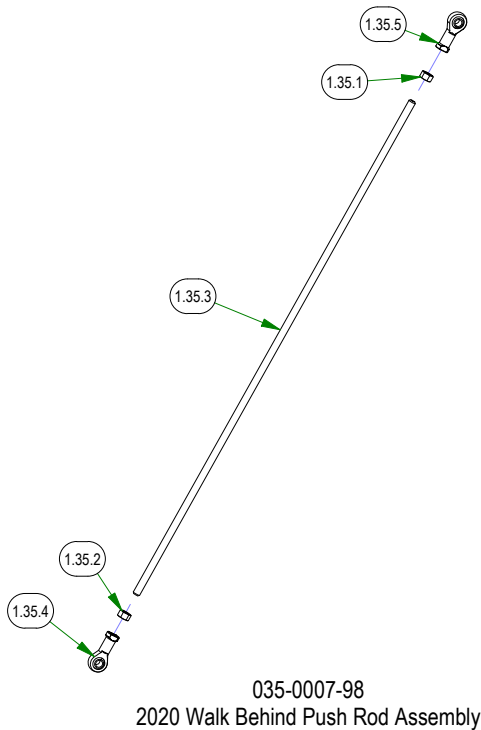

Parts List				Parts List			
ITEM	QTY	PART NUMBER	DESCRIPTION	ITEM	QTY	PART NUMBER	DESCRIPTION
1.30	1	031-0042-00	2020 Walk-Behind Control Lever Assembly - Left	1.35	2	035-0007-98	2020 Walk Behind Push Rod Assembly
1.30.1	1	024-6034-00	1/4 DRIVE-TYPE STRAIGHT GREASE FITTING ZINC YELLOW)	1.35.1	1	013-0016-00	3/8" Left-Handed Fine Threaded Jam Nut
1.30.2	2	031-0032-00	2019 Drive Arm Bushing	1.35.2	1	013-6051-00	3/8" Fine Threaded Jam Nut
1.30.3	1	031-0042-01	2020 Walk-Behind Control Lever Weldment - Left	1.35.3	1	035-0007-00	2020 Walk Behind Push Rod (Rod Only)
1.30.4	1	069-2014-00	2019 Stand On Control Grip	1.35.4	1	048-3000-00	Spherical Rod End - Outlaw
1.31	1	031-0043-00	2020 Walk-Behind Control Lever Assembly - Right	1.35.5	1	048-3001-00	Swivel Heim left handed thread
1.31.1	1	024-6034-00	1/4 DRIVE-TYPE STRAIGHT GREASE FITTING ZINC YELLOW)	122.2	1	033-8050-00	5" Idler Pulley
1.31.2	2	031-0032-00	2019 Drive Arm Bushing	122.4	1	018-6036-00	1/2-13 X 2-3/4 HEX CAP SCREW (GR.5) ZINC
1.31.3	1	031-0043-01	2020 Walk-Behind Control Lever Weldment - Right	122.5	1	025-5337-00	SPACER
1.31.4	1	069-2014-00	2019 Stand On Control Grip	182	1	018-2050-00	10mm Damper Ball Stud-Steering
1.34	1	035-0002-98	Walk Speed Control Linkage	183	2	018-7055-00	3/8-16 X 4 HEX CAP SCREW (GR.5) ZINC
1.34.1	1	013-0016-00	3/8" Left-Handed Fine Threaded Jam Nut	184	2	019-5029-00	3/8 FLAT WASHER USS (1" OD) ZINC
1.34.2	1	013-6051-00	3/8" Fine Threaded Jam Nut	185	3	026-0307-00	Striping Kit Plate
1.34.3	1	035-0002-00	Walk Speed Control Rod	186	2	019-7040-00	1/4 USS FLAT WASHER (3/4 OD) ZINC
1.34.4	1	046-0001-00	Yoke Left Hand Thread	187	1	064-0030-00	24 inch Black Cable - MZ/ZT
1.34.5	1	048-3000-00	Spherical Rod End - Outlaw