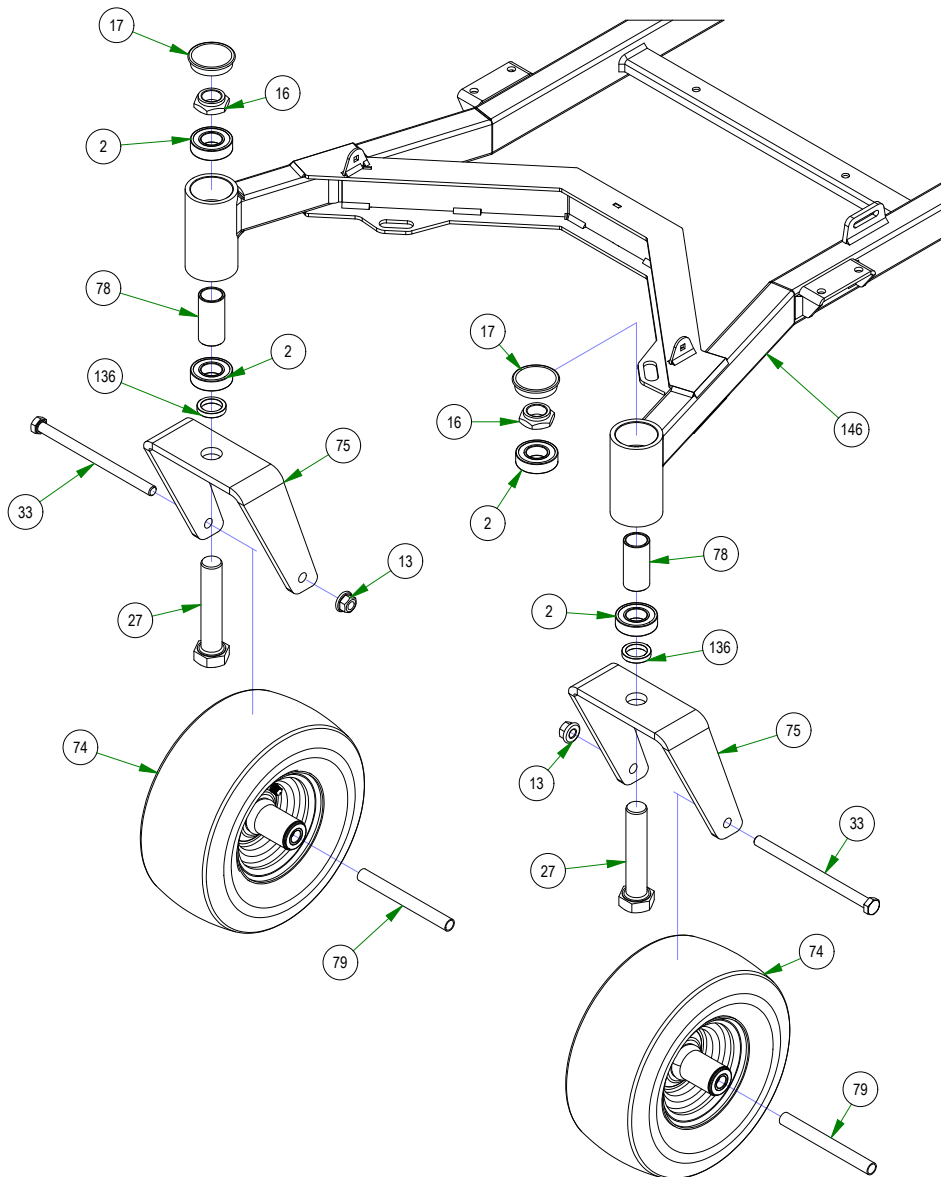

BAD BOY MOWERS

PARTS SECTION: FRONT END

Parts List				Parts List			
ITEM	QTY	PART NUMBER	DESCRIPTION	ITEM	QTY	PART NUMBER	DESCRIPTION
2	4	010-1050-00	1641 BEARING W/2 CONTACT RUBBER SEALS	74	2	022-8049-22	11x6.00-5 Front Assembly - Black Wheel
13	2	013-8050-00	1/2-13 NYLON INSERT FLANGE LOCKNUT ZINC	75	2	023-0002-00	2017 MZ Front fork
16	2	013-9004-00	1"-14 NYLON INSERT JAM LOCKNUT ZINC	78	2	025-0003-00	2016 Front Bearing Spacer
17	2	014-2025-00	2017 Bearing Cover	79	2	025-0008-00	Front Wheel Spanner
27	2	018-0005-00	1"-14 X 5 HEX CAP SCREW (GR.8) ZINC YELLOW	136	2	058-1000-00	1.02 ID X 1.38 OD X .250 THK SPACER ZINC
33	2	018-0035-00	1/2-13 X 7-1/2 HEX CAP SCREW (GR.5) ZINC	146	1	070-5102-00	2023 Walk Frame