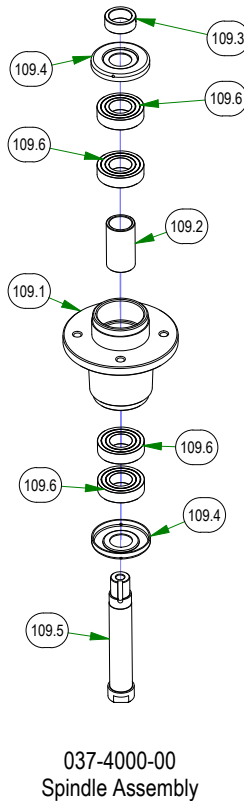

Parts List				Parts List			
ITEM	QTY	PART NUMBER	DESCRIPTION	ITEM	QTY	PART NUMBER	DESCRIPTION
109	8	037-4000-00	OUTLAW SPINDLE ASSEMBLY	169.8	1	210-6005-00	Rubber Discharge Chute
109.1	1	037-4000-01	4000 Series Spindle Housing	176	2	028-0004-22	Hybrid Turnbuckle/Deck Locator
109.2	1	037-4002-00	4000 Series Spindle Spacer	176.1	2	048-6004-00	2018 Maverick Bushing Sleeve
109.3	1	037-9050-00	Locking Collar w/ 1/4"-20 Set Screw	176.2	2	024-0001-00	1/4-28 Grease Fitting
109.4	2	037-8002-00	Spindle Dust Cap	176.3	4	048-6005-00	2018 Maverick Bushing
109.5	1	037-6026-00	Spindle Shaft	176.4	1	028-0004-03	2022 Isolator Turnbuckle Body
109.6	4	037-6023-00	Bearing - 6206	181	1	210-6005-98	Discharge Chute Assembly
122	3	039-6945-23	2017 MZ/ZT Deck Idler Assembly	181.1	1	210-6005-00	Rubber Discharge Chute
122.1	1	039-6945-00	Deck Idler	181.2	1	039-4864-00	60" Discharge Chute Upper Hanger
122.2	1	033-8050-00	5" Idler Pulley	181.3	1	039-4863-00	60" Discharge Lower Bracket
122.3	1	013-8050-00	1/2-13 NYLON INSERT FLANGE LOCKNUT ZINC	181.4	7	013-8049-00	5/16-18 NYLON INSERT FLANGE LOCKNUT ZINC
122.4	1	018-6036-00	1/2-13 X 2-3/4 HEX CAP SCREW (GR.5) ZINC	181.5	5	018-4703-00	5/16-18 X 1-1/4 CARRIAGE BOLT ZINC
122.5	1	025-5337-00	SPACER	181.6	1	206-6017-00	Discharge Chute Hanger (deck mounted)
169	2	210-6005-48	ZT Chute Assembly	181.7	2	018-2007-00	5/16-18 X 1 HEX CAP SCREW (GR.5) ZINC
169.1	7	013-8049-00	5/16-18 NYLON INSERT FLANGE LOCKNUT ZINC	181.8	2	019-6042-00	.360 ID X .983 OD X .120 THICK FLAT WASHER NYLON
169.2	2	018-2007-00	5/16-18 X 1 HEX CAP SCREW (GR.5) ZINC	182	1	018-2050-00	10mm Damper Ball Stud-Steering
169.3	5	018-4703-00	5/16-18 X 1-1/4 CARRIAGE BOLT ZINC	183	2	018-7055-00	3/8-16 X 4 HEX CAP SCREW (GR.5) ZINC
169.4	2	019-6042-00	.360 ID X .983 OD X .120 THICK FLAT WASHER NYLON	184	2	019-5029-00	3/8 FLAT WASHER USS (1" OD) ZINC
169.5	1	039-4870-00	Discharge Upper Chute Bracket	185	3	026-0307-00	Striping Kit Plate
169.6	1	039-4871-00	Discharge Lower Chute Bracket	186	2	019-7040-00	1/4 USS FLAT WASHER (3/4 OD) ZINC
169.7	1	206-6017-00	Discharge Chute Hanger (deck mounted)	187	1	064-0030-00	24 inch Black Cable - MZ/ZT