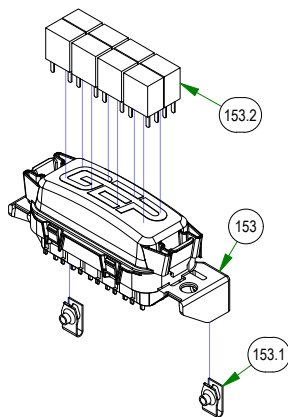

Parts List				Parts List			
ITEM	QTY	PART NUMBER	DESCRIPTION	ITEM	QTY	PART NUMBER	DESCRIPTION
121	1	039-5944-01	ZT Pump Idler	142	2	067-8090-04	Walk Behind Hydro Tank Assembly
121.1	1	013-5301-00	5/8-11 NYLON INSERT JAM LOCKNUT ZINC	142.1	1	051-8063-00	3/8" Clear Hose
121.2	1	013-8050-00	1/2-13 NYLON INSERT FLANGE LOCKNUT ZINC	142.2	1	066-5050-00	Hydraulic Tank Cap
121.3	1	018-5311-00	5/8-11 X 4 HEX CAP SCREW (GR.8) ZINC YELLOW	142.3	1	067-8090-00	350ml Expansion Tank
121.4	1	018-6036-00	1/2-13 X 2-3/4 HEX CAP SCREW (GR.5) ZINC	142.4	1	072-8065-00	3/8" Hose Clamp
121.5	2	019-6017-00	.635 ID X 1.120 OD X .140 THICK FLAT WASHER NYLON	142.5	1	072-8066-00	1/2 Hose Clamp
121.6	1	025-7036-00	1/2 SOLID SHAFT COLLAR (W/1 SET SCREW) ZINC	153	1	086-0008-20	2020 Electric Start Walk Behind Harness
121.7	1	033-6001-00	4 3/4" Idler Pulley	153.1	2	013-0054-00	1/4-20 Cage Nut
121.8	1	039-5944-00	Pump Idler Bracket	153.2	8	086-1202-19	Relay
122.2	1	033-8050-00	5" Idler Pulley	182	1	018-2050-00	10mm Damper Ball Stud-Steering
122.4	1	018-6036-00	1/2-13 X 2-3/4 HEX CAP SCREW (GR.5) ZINC	183	2	018-7055-00	3/8-16 X 4 HEX CAP SCREW (GR.5) ZINC
122.5	1	025-5337-00	SPACER	184	2	019-5029-00	3/8 FLAT WASHER USS (1" OD) ZINC
135	1	051-8067-15	15" Revolt Fuel Line Assembly	185	3	026-0307-00	Striping Kit Plate
135.1	1	051-8067-00	1/4" Fuel Line Hose	186	2	019-7040-00	1/4 USS FLAT WASHER (3/4 OD) ZINC
135.2	2	072-8069-00	1/4 Fuel Hose Clamp	187	1	064-0030-00	24 inch Black Cable - MZ/ZT