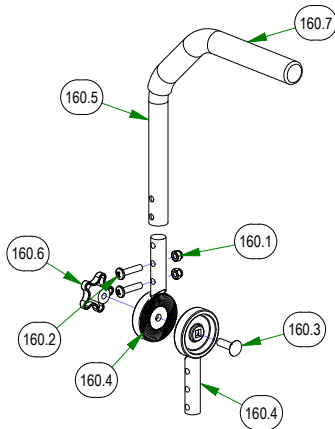

031-0030-19
RH ARM ROD ASSEMBLY

031-0031-19
LH ARM ROD ASSEMBLY

BAD BOY MOWERS

PARTS SECTION: DRIVE ARM SUBASSEMBLIES

Parts List				Parts List			
ITEM	QTY	PART NUMBER	DESCRIPTION	ITEM	QTY	PART NUMBER	DESCRIPTION
159	1	031-9005-70	2019 Left Hand ADJ. Steering Arm Kit	224.3	1	024-5002-00	90 Degree Fitting, 1/2 x 3/4, 4601-8-8
159.1	2	013-8047-00	5/16-18 NYL INS L/N ZC	224.4	1	050-3001-00	2019 Rogue/Renegade Left Pump 16cc
159.2	2	018-2020-18	5/16-18 x 1 3/8" Futton Head Torx Drive Bolt	224.4.2	1	014-5600-00	Fan Guard 6" - Fits Wheel
159.3	1	018-5043-00	3/8-16 X 1-1/4 CARRIAGE BOLT ZINC	224.4.1	1	015-9999-00	Hydro Fan - Light/Pup/Outlaw XP
159.4	2	031-9005-00	2019 Steering Arm Adjuster Casting	224.5	1	051-8063-04	3/8" Clear Hose x 4 1/2"
159.5	1	031-9006-00	2019 Steering Arm Tube	224.6	1	051-8064-10	1/2 Clear Braided Hose Priced/Foot x 9.5"
159.6	1	045-5000-00	Black Knob for Adjustable Steering Arm	224.7	1	063-8014-00	Hydraulic Filter
159.7	1	069-4010-00	Black Steering Arm Grip	224.8	1	066-8050-22	Hydraulic Tank Cap W/Dipstick
160	1	031-9055-70	2019 Right Hand ADJ. Steering Arm Kit	224.9	1	067-8053-00	2019 Left Outlaw Gen2 Hydro Tank Suspension Only
160.1	2	013-8047-00	5/16-18 NYL INS L/N ZC	224.10	2	072-8065-00	3/8" Hose Clamp
160.2	2	018-2020-18	5/16-18 x 1 3/8" Futton Head Torx Drive Bolt	224.11	2	072-8066-00	1/2 Hose Clamp
160.3	1	018-5043-00	3/8-16 X 1-1/4 CARRIAGE BOLT ZINC	225	1	067-8054-21	2021 RH ROGUE HYDRO TANK LINE ASSY
160.4	2	031-9005-00	2019 Steering Arm Adjuster Casting	225.1	1	024-1200-00	ZT Fitting, 3/8 x 3/8 45 Degree, 4603-6-6
160.5	1	031-9006-00	2019 Steering Arm Tube	225.2	2	024-2051-00	2019 Outlaw 45 Degree Pump Fitting #6802-10-08
160.6	1	045-5000-00	Black Knob for Adjustable Steering Arm	225.3	1	024-5002-00	90 Degree Fitting, 1/2 x 3/4, 4601-8-8
160.7	1	069-4010-00	Black Steering Arm Grip	225.4	1	050-3002-00	2019 Rogue Right Pump 16cc
175	1	035-0004-00	2019 Outlaw Gen2 XP Push Rod Assembly	225.4.2	1	014-5600-00	Fan Guard 6" - Fits Wheel
175.1	1	013-6049-00	5/16" RH Fine Threaded Jam Nut	225.4.1	1	015-9999-00	Hydro Fan - Light/Pup/Outlaw XP
175.2	1	013-6050-00	5/16" LH Fine Threaded Jam Nut	225.5	1	051-8063-04	3/8" Clear Hose x 4 1/2"
175.3	1	035-0004-01	2019 Outlaw Gen2 Xp Rod	225.6	1	051-8064-10	1/2 Clear Braided Hose Priced/Foot x 9.5"
175.4	1	048-3002-00	Spherical Rod End - Outlaw	225.7	1	063-8014-00	Hydraulic Filter
175.5	1	048-3003-00	Spherical Rod End - Outlaw	225.8	1	066-8050-22	Hydraulic Tank Cap W/Dipstick
224	1	067-8053-21	2021 LH ROGUE HYDRO TANK LINE ASSY	225.9	1	067-8054-00	2019 Right Outlaw Gen2 Hydro Tank Suspension Only
224.1	1	024-1200-00	ZT Fitting, 3/8 x 3/8 45 Degree, 4603-6-6	225.10	2	072-8065-00	3/8" Hose Clamp
224.2	2	024-2051-00	2019 Outlaw 45 Degree Pump Fitting #6802-10-08	225.11	2	072-8066-00	1/2 Hose Clamp