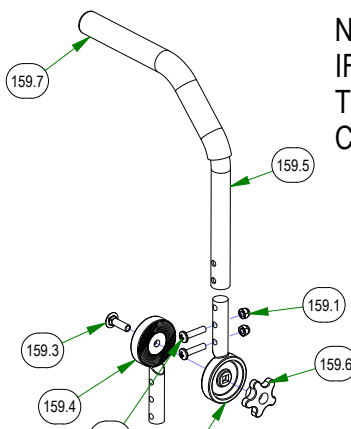

031-0031-19
LH ARM ROD ASSEMBLY

**031-9005-70
LH DRIVE ARM**

NOTE:
IF YOUR HYDRO TANK HAS A SIGHT TUBE (NOT PICTURED), REPLACEMENT CAP PART # IS 066-8050-00