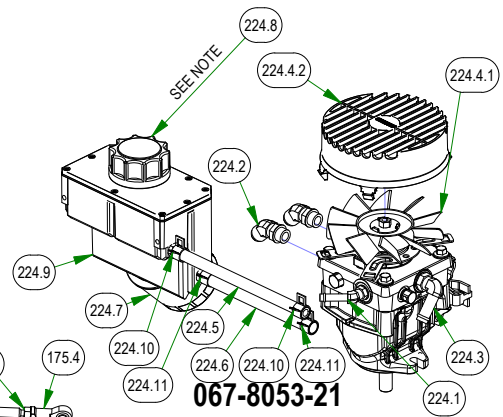

**031-9055-70
RH DRIVE ARM**

**031-9005-70
LH DRIVE ARM**

NOTE:
IF YOUR HYDRO TANK HAS A SIGHT TUBE (NOT PICTURED), REPLACEMENT CAP PART # IS 066-8050-00

**067-8054-21
RH HYDRO TANK & PUMP**

**035-0004-00
PUSH ROD ASSEMBLY**