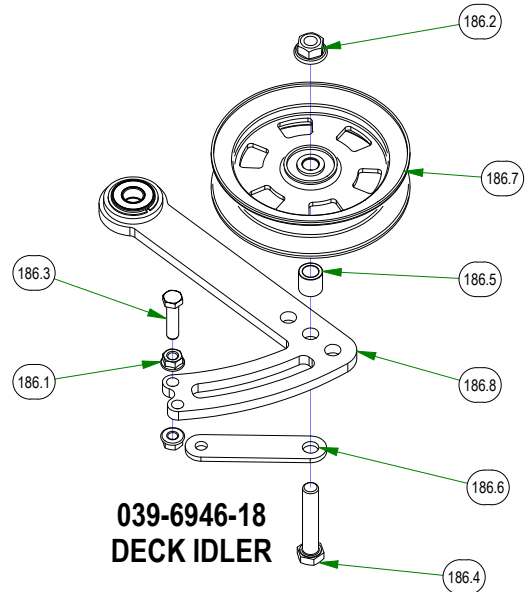

BAD BOY MOWERS

PARTS SECTION: DECK SUBASSEMBLIES

Parts List				Parts List			
ITEM	QTY	PART NUMBER	DESCRIPTION	ITEM	QTY	PART NUMBER	DESCRIPTION
176	1	037-4000-00	OUTLAW SPINDLE ASSEMBLY	186.6	1	026-0167-00	Belt Tensioner Retainer Plate
176.1	1	037-4000-01	4000 Series Spindle Housing	186.7	1	033-8050-00	5" Idler Pully
176.2	1	037-4002-00	4000 Series Spindle Spacer	186.8	1	039-6946-00	2019 Deck Tensioner
176.3	4	037-6023-00	Bearing - 6206	294	1	210-7000-98	2019 Outlaw Gen2 Chute Assembly
176.4	1	037-6026-00	Spindle Shaft	294.1	7	013-8049-00	5/16-18 NYLON INSERT FLANGE LOCKNUT ZINC
176.5	2	037-8002-00	Spindle Dust Cap	294.2	5	018-4703-00	5/16-18 X 1-1/4 CARRIAGE BOLT ZINC
176.6	1	037-9050-00	Locking Collar w/ 1/4"-20 Set Screw	294.3	2	018-8066-00	5/16-18 X 7/8 CARRIAGE BOLT ZINC
186	1	039-6946-18	2019 Rebel Rogue Deck Idler	294.4	2	019-6042-00	.360 ID X .983 OD X .120 THICK FLAT WASHER NYLON
186.1	2	013-5201-00	3/8-16 HEX SERRATED FLANGE NUT HARD/ZINC	294.5	1	039-4893-00	2019 Upper Chute Bracket
186.2	1	013-8050-00	1/2-13 NYLON INSERT FLANGE LOCKNUT ZINC	294.6	1	039-4894-00	2019 Lower Chute Bracket
186.3	1	018-6012-00	3/8-16 X 1-1/2 HEX CAP SCREW (GR.5) ZINC	294.7	1	206-6018-00	2019 Chute Hanger
186.4	1	018-6036-00	1/2-13 X 2-3/4 HEX CAP SCREW (GR.5) ZINC	294.8	1	210-6025-00	2019 Belted Chute with Logo
186.5	1	025-5203-00	.51 ID X .75 OD X .75 LGTH SOLID SPACER ZINC