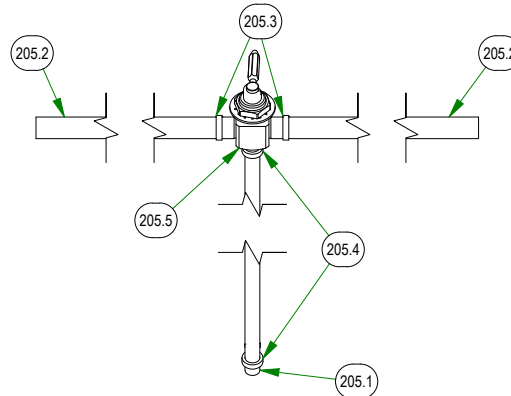

BAD BOY MOWERS

PARTS SECTION: TANKS & BATTERY: BRAKE & FUEL LINES

Parts List				Parts List			
ITEM	QTY	PART NUMBER	DESCRIPTION	ITEM	QTY	PART NUMBER	DESCRIPTION
204	1	051-2019-29	2023 Rebel Rogue Renegade Fuel Line for Kohler	205	1	051-2019-33	2023 Rebel Rogue Renegade Fuel Line for Kawasaki
204.1	2	072-8069-00	1/4 Fuel Hose Clamp	205.1	1	051-8067-32	1/4" Fuel Line Hose
204.2	2	072-8068-00	5/16 Fuel Line Clamp	205.2	2	051-8075-26	5/16" fuel line hose
204.3	2	051-8075-26	5/16" fuel line hose	205.3	2	072-8068-00	5/16 Fuel Line Clamp
204.4	1	051-8067-22	1/4" Fuel Line Hose	205.4	2	072-8069-00	1/4 Fuel Hose Clamp
204.5	1	067-6058-00	3 Way Fuel Shut-Off Valve 5/16 x 5/16 x 1/4	205.5	1	067-6058-00	3 Way Fuel Shut-Off Valve 5/16 x 5/16 x 1/4