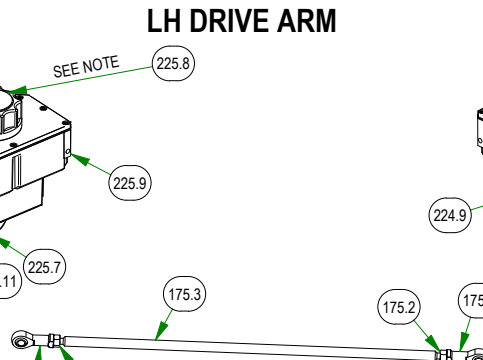

**031-9055-70
RH DRIVE ARM**

**031-9005-70
LH DRIVE ARM**

NOTE:
IF YOUR HYDRO TANK HAS A SIGHT TUBE (NOT PICTURED), REPLACEMENT CAP PART # IS 066-8050-00

**067-8054-21
RH HYDRO TANK & PUMP**

**035-0004-00
PUSH ROD ASSEMBLY**