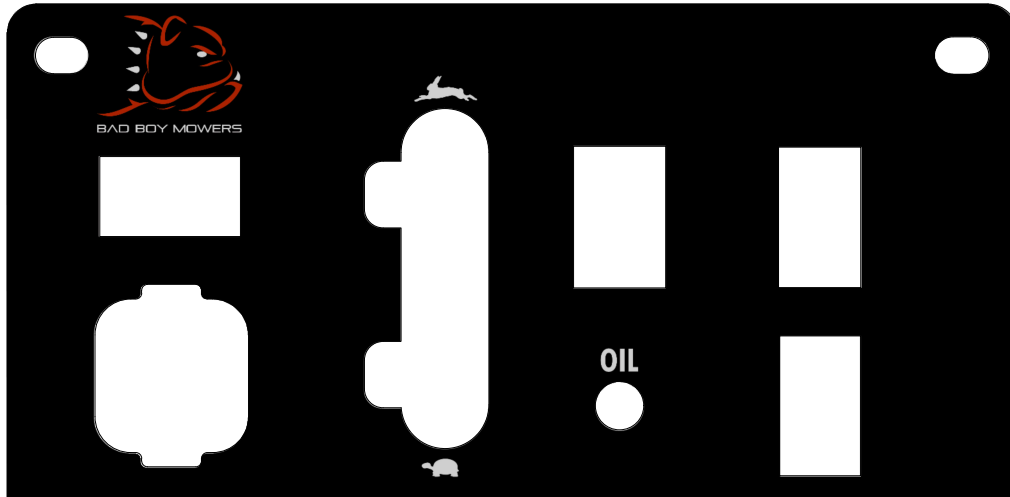

091-4037-00
2019 Deck Release Decal

091-1020-00
Hydraulic Decal

091-3012-00
Danger Decal-Spindle/Discharge

091-3150-00
Outlaw Warning Decal

PARTS SECTION: DECALS

091-4009-22
2022 Rebel/Rogue Control Panel Decal