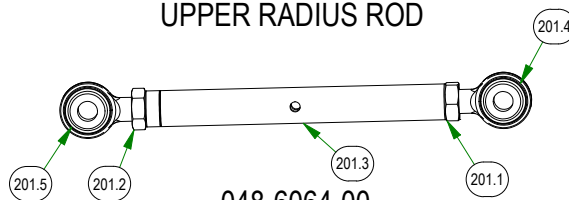

022-4091-00
WHEEL FOR 54" DECK

022-4090-00
WHEEL FOR 61" & 72" DECK

039-0031-19
REAR IDLER PULLEY

048-6061-00
UPPER RADIUS ROD

048-6064-00
LOWER RADIUS ROD

BAD BOY MOWERS

PARTS SECTION: COVERS & SEAT

Parts List				Parts List			
ITEM	QTY	PART NUMBER	DESCRIPTION	ITEM	QTY	PART NUMBER	DESCRIPTION
2	4	013-0005-00	1/2-13 HEX 2-WAY REVERSIBLE CENTER LOCKNUT Grade B ZINC	184	1	039-2156-00	Seat Stop
7	2	013-2050-00	1/4-20 NYL INSERT HEX FLANGE LOCKNUT ZINC	222	1	064-8083-00	Seat Strap with Buckles
9	12	013-5202-00	3/8-16 NYLON INSERT FLANGE LOCKNUT (GR.F) ZINC	223	1	067-0020-19	2019 Outlaw EPA Cannister Assembly
17	8	013-8049-00	5/16-18 NYLON INSERT FLANGE LOCKNUT ZINC	235	1	070-2305-00	2023 Rogue Frame - Painted
22	3	013-9002-00	5/16-18 HEX SERRATED FLANGE NUT HARD/ZINC	236	1	071-6065-22	2022 Suspension Seat w/Seatbelt
32	2	014-9003-00	1 1/2 x 3 Frame Plug	241	1	079-3155-20	R-Series Floorboard Assembly
52	2	018-0024-00	M6-1.0 X 16MM DIN 933 HEX TAP BOLT (CL 8.8) ZINC	241.1	4	013-0054-00	1/4-20 Cage Nut
56	4	018-0044-00	3/8" x 2 1/2" Carriage Bolt	241.2	4	018-8052-00	1/4-20 X 3/4 HEX CAP SCREW (GR.5) ZINC
60	4	018-0050-00	1/2-13 X 3-1/4 HEX CAP SCREW (GR.5) ZINC	241.3	1	026-2230-00	OUTLAW ADJUSTABLE FOOT PLATE-ORANGE
87	8	018-5044-00	3/8-16 X 1 CARRIAGE BOLT (GR.5) ZINC	241.4	14	040-6080-00	Ratchet Fastener
100	2	018-8065-00	5/16-18 X 1 CARRIAGE BOLT (GR.8) ZINC	241.5	1	079-3155-00	2019 Outlaw Floorboard
113	4	019-6042-00	.360 ID X .983 OD X .120 THICK FLAT WASHER NYLON	241.6	1	081-0050-00	MAT (FLOOR)
116	2	019-8040-00	1/4-20 X 3/4 CARRIAGE BOLT (GR.5) ZINC	241.7	1	081-0051-00	MAT (FOOT PLATE)
136	1	026-0308-00	Kohler 980 Engine Shield	261	1	089-0006-00	2019 2X2 Folding ROPS
138	1	026-2019-21	R-SERIES SEAT PLATE ASSEMBLY	274	2	091-4003-22	2022 Powered By Kawasaki Decal
139	2	026-2209-00	2019 Rouge Rear Cover Side Plate	275	2	091-4004-22	2022 Powered By Kohler Decal
140	1	026-2221-22	2019 Vertical Rear Cover Tailgate - Black	277	1	091-4025-00	2019 Rogue 852cc Backplate Cluster
148	4	029-4011-00	2023 Floor Board Rubber Bumper	278	1	091-4026-00	2019 Rogue 999cc Backplate Cluster
151	1	029-8000-00	2017 XP Bumper	280	1	091-4027-23	Rogue 999cc-EFI Backplate Cluster
153	2	030-7039-00	1/4-14 X 1-1/2 HEX WASHER UNSLOT TEK/3 ZINC	288	1	091-4050-00	Heat Shield (Fiberglass Adhesive)
161	2	032-0001-00	2019 Bad Boy X Cylindrical Seat Mount				