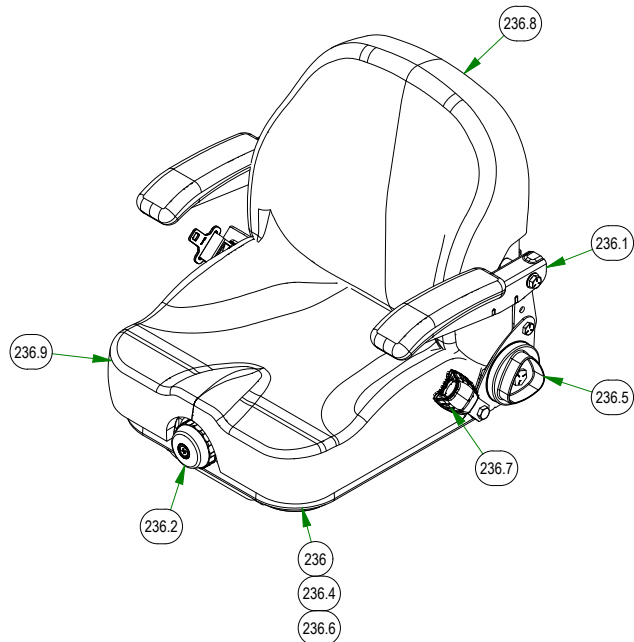

071-6065-22
SEAT ASSEMBLY