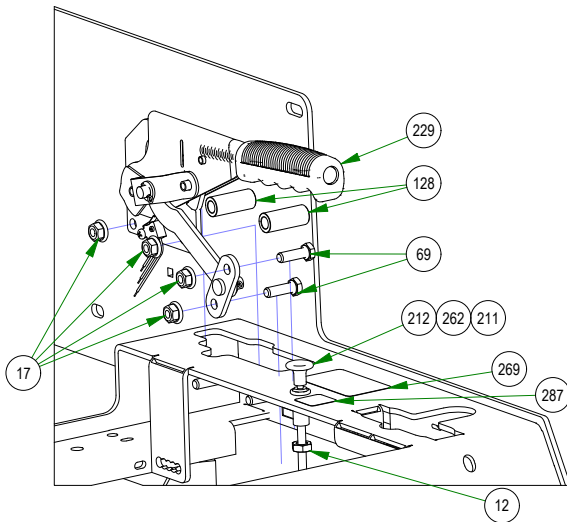

BAD BOY MOWERS

PARTS SECTION: TANKS & BATTERY: BRAKE & FUEL LINES

Parts List				Parts List			
ITEM	QTY	PART NUMBER	DESCRIPTION	ITEM	QTY	PART NUMBER	DESCRIPTION
204	1	051-2019-29	2023 Rebel Rogue Renegade Fuel Line for Kohler	205	1	051-2019-33	2023 Rebel Rogue Renegade Fuel Line for Kawasaki
204.1	2	072-8069-00	1/4 Fuel Hose Clamp	205.1	1	051-8067-32	1/4" Fuel Line Hose
204.2	2	072-8068-00	5/16 Fuel Line Clamp	205.2	2	051-8075-26	5/16" fuel line hose
204.3	2	051-8075-26	5/16" fuel line hose	205.3	2	072-8068-00	5/16 Fuel Line Clamp
204.4	1	051-8067-22	1/4" Fuel Line Hose	205.4	2	072-8069-00	1/4 Fuel Hose Clamp
204.5	1	067-6058-00	3 Way Fuel Shut-Off Valve 5/16 x 5/16 x 1/4	205.5	1	067-6058-00	3 Way Fuel Shut-Off Valve 5/16 x 5/16 x 1/4

051-2019-29
FUEL LINE-KOHLER &
KAWASAKI FX1000 EFI