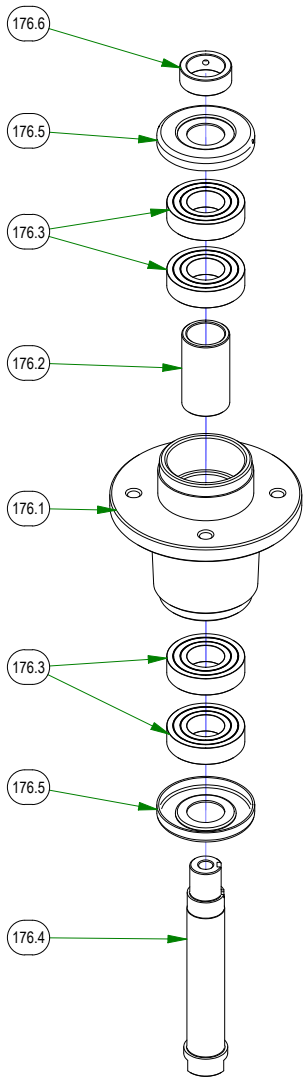

BAD BOY MOWERS

PARTS SECTION: DECK SUBASSEMBLIES

Parts List				Parts List			
ITEM	QTY	PART NUMBER	DESCRIPTION	ITEM	QTY	PART NUMBER	DESCRIPTION
176	1	037-4000-00	OUTLAW SPINDLE ASSEMBLY	186.6	1	026-0167-00	Belt Tensioner Retainer Plate
176.1	1	037-4000-01	4000 Series Spindle Housing	186.7	1	033-8050-00	5" Idler Pully
176.2	1	037-4002-00	4000 Series Spindle Spacer	186.8	1	039-6946-00	2019 Deck Tensioner
176.3	4	037-6023-00	Bearing - 6206	294	1	210-7000-98	2019 Outlaw Gen2 Chute Assembly
176.4	1	037-6026-00	Spindle Shaft	294.1	7	013-8049-00	5/16-18 NYLON INSERT FLANGE LOCKNUT ZINC
176.5	2	037-8002-00	Spindle Dust Cap	294.2	5	018-4703-00	5/16-18 X 1-1/4 CARRIAGE BOLT ZINC
176.6	1	037-9050-00	Locking Collar w/ 1/4"-20 Set Screw	294.3	2	018-8066-00	5/16-18 X 7/8 CARRIAGE BOLT ZINC
186	1	039-6946-18	2019 Rebel Rogue Deck Idler	294.4	2	019-6042-00	.360 ID X .983 OD X .120 THICK FLAT WASHER NYLON
186.1	2	013-5201-00	3/8-16 HEX SERRATED FLANGE NUT HARD/ZINC	294.5	1	039-4893-00	2019 Upper Chute Bracket
186.2	1	013-8050-00	1/2-13 NYLON INSERT FLANGE LOCKNUT ZINC	294.6	1	039-4894-00	2019 Lower Chute Bracket
186.3	1	018-6012-00	3/8-16 X 1-1/2 HEX CAP SCREW (GR.5) ZINC	294.7	1	206-6018-00	2019 Chute Hanger
186.4	1	018-6036-00	1/2-13 X 2-3/4 HEX CAP SCREW (GR.5) ZINC	294.8	1	210-6025-00	2019 Belted Chute with Logo
186.5	1	025-5203-00	.51 ID X .75 OD X .75 LGTH SOLID SPACER ZINC				

**037-4000-00
SPINDLE ASSEMBLY**