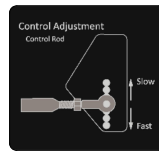

091-4035-00
2019 Rogue Pump Belt Route Decal

091-4036-00
2019 Rebel & Rogue Deck Belt Route Decal

091-1101-18
2018 Out/XP/Diesel Brake Decal

091-4039-00
Control Adj. Control Dampener Decal

091-4038-00
Control Adj. Control Rod Decal