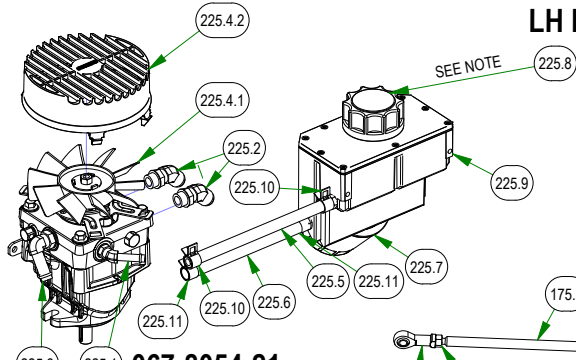

**035-0004-00
PUSH ROD ASSEMBLY**

**067-8054-21
RH HYDRO TANK & PUMP**