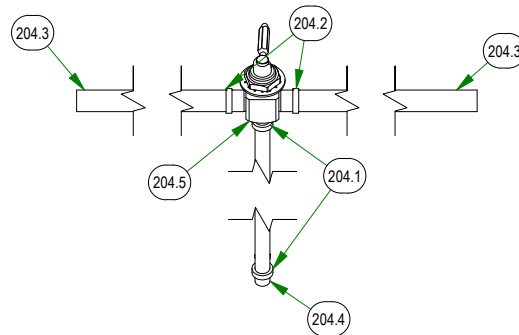

BAD BOY MOWERS

PARTS SECTION: TANKS & BATTERY: BRAKE & FUEL LINES

Parts List				Parts List			
ITEM	QTY	PART NUMBER	DESCRIPTION	ITEM	QTY	PART NUMBER	DESCRIPTION
204	1	051-2019-29	2023 Rebel Rogue Renegade Fuel Line for Kohler	205	1	051-2019-33	2023 Rebel Rogue Renegade Fuel Line for Kawasaki
204.1	2	072-8069-00	1/4 Fuel Hose Clamp	205.1	1	051-8067-32	1/4" Fuel Line Hose
204.2	2	072-8068-00	5/16 Fuel Line Clamp	205.2	2	051-8075-26	5/16" fuel line hose
204.3	2	051-8075-26	5/16" fuel line hose	205.3	2	072-8068-00	5/16 Fuel Line Clamp
204.4	1	051-8067-22	1/4" Fuel Line Hose	205.4	2	072-8069-00	1/4 Fuel Hose Clamp
204.5	1	067-6058-00	3 Way Fuel Shut-Off Valve 5/16 x 5/16 x 1/4	205.5	1	067-6058-00	3 Way Fuel Shut-Off Valve 5/16 x 5/16 x 1/4

051-2019-29
FUEL LINE-KOHLER &
KAWASAKI FX1000 EFI