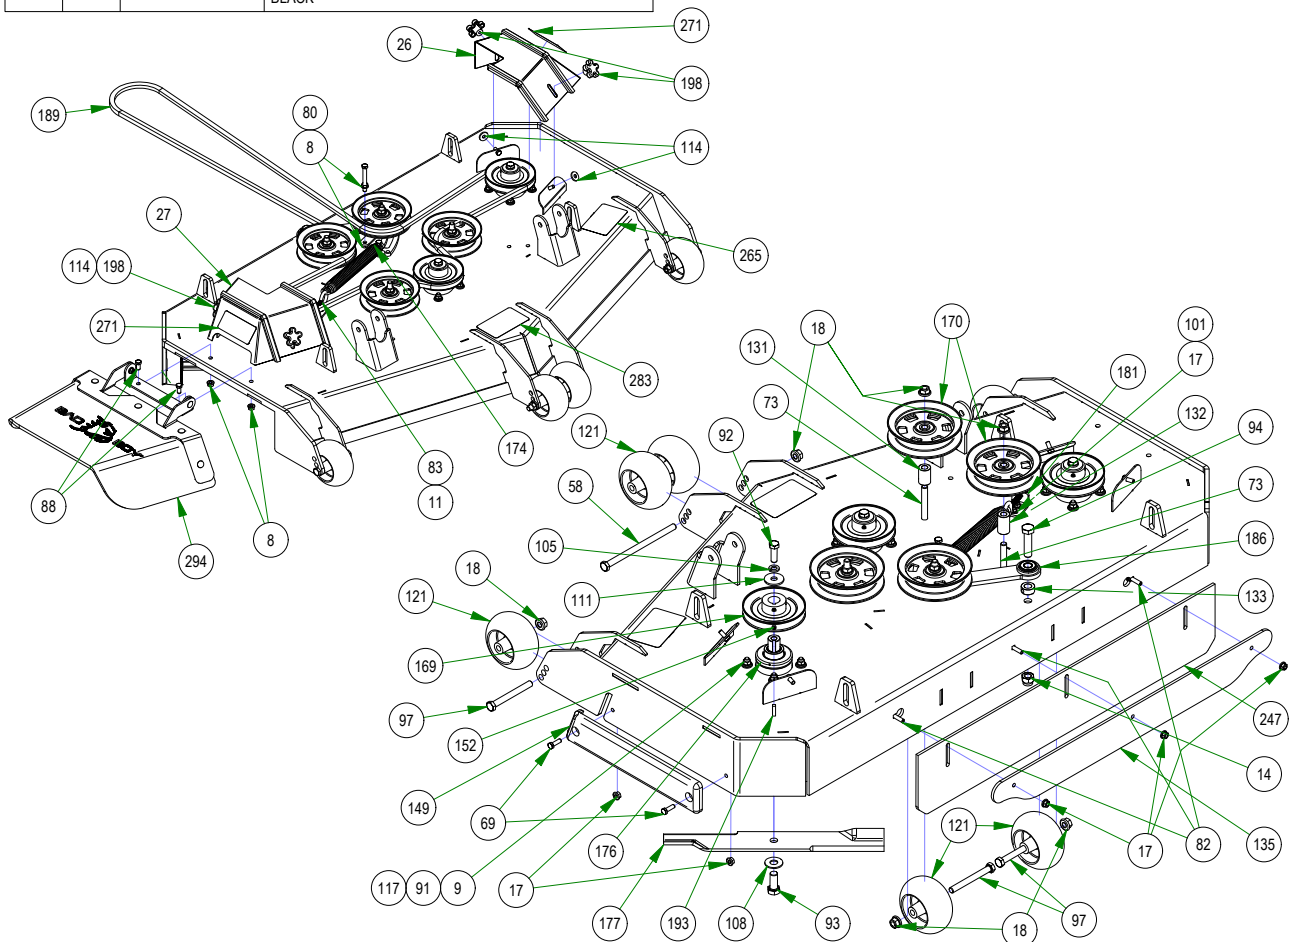

Parts List				Parts List			
ITEM	QTY	PART NUMBER	DESCRIPTION	ITEM	QTY	PART NUMBER	DESCRIPTION
8	4	013-5201-00	3/8-16 HEX SERRATED FLANGE NUT HARD/ZINC	117	12	019-8044-00	5/16 USS FLAT WASHER (7/8 OD) ZINC
9	12	013-5202-00	3/8-16 NYLON INSERT FLANGE LOCKNUT (GR.F) ZINC	121	6	022-1001-00	2019 Deck Wheel
11	2	013-6014-00	3/8-16 HEX NUT ZINC	131	2	025-5338-00	.502 ID X .750 OD X 1.500 Long Spacer
14	1	013-7021-00	5/8-11 NYLON INSERT LOCKNUT ZINC	132	1	025-5339-00	1 3/4" Pulley Spacer
17	7	013-8049-00	5/16-18 NYLON INSERT FLANGE LOCKNUT ZINC	133	1	025-7020-00	5/8 SOLID SHAFT COLLAR (W/1 SET SCREW) ZINC
18	8	013-8050-00	1/2-13 NYLON INSERT FLANGE LOCKNUT ZINC	135	1	026-0234-00	61 Bolt in Baffle Deck v2 Stripping Plate
26	1	014-5050-00	2019 54" Left Outlaw Gen2 Pulley Cover	149	1	029-7036-00	REVISED TRIM BUMPER_20180226
27	1	014-5051-00	2019 54" Right Outlaw Gen2 Pulley Cover	152	3	030-0050-00	5/16-24 X 1/4 SOCKET SET SCREW (CUP PT) PLAIN
58	1	018-0046-00	1/2-13 X 8 HEX CAP SCREW GR 5 ZINC	169	3	033-6006-00	5.25" Deck Spindle Pulley
69	2	018-2007-00	5/16-18 X 1 HEX CAP SCREW (GR.5) ZINC	170	3	033-7201-25	5-3/4 Idler Pulley
73	3	018-2018-00	1/2-13 X 3-1/2 HEX FLANGE BOLT (GR.8) ZINC	174	1	034-2030-00	2019 Outlaw Gen2 Deck Spring
80	1	018-4700-00	3/8-16 X 3 HEX CAP SCREW (GR.5) ZINC	176	3	037-4000-00	OUTLAW SPINDLE ASSEMBLY
82	3	018-4703-00	5/16-18 X 1-1/4 CARRIAGE BOLT ZINC	177	3	038-0001-00	54" Fusion Blade for ZT/Mav/Outlaw/Revolt
83	1	018-4707-00	4" 3/8-16 Eye Bolt	181	1	039-0144-00	2019 Deck Eye Bolt Tab
88	2	018-5250-00	3/8-16 X 3/4 HEX CAP SCREW (GR.5) ZINC	186	1	039-6946-18	2019 Rebel Rogue Deck Idler
91	12	018-6012-00	3/8-16 X 1-1/2 HEX CAP SCREW (GR.5) ZINC	189	1	041-1650-00	B165 Belt-60 54" deck Outlaw
92	3	018-6019-00	1/2-20 X 1-1/2 HEX CAP SCREW (GR.5) ZINC	193	3	042-6030-00	1/4 X 1 SQ MACHINERY KEY 1018 STL PLN
93	3	018-6020-00	5/8-18 X 1-1/2 HEX CAP SCREW (GR.8) ZINC YELLOW	198	4	045-6043-00	5/16" Knob
94	1	018-6059-00	5/8-11 X 2-1/2 HEX CAP SCREW (GR.5) ZINC	218	1	060-5551-19	2019 Sloped 54" Deck
97	4	018-7050-00	1/2-13 X 4-1/2 HEX CAP SCREW (GR.5) ZINC	247	1	084-5004-00	R Series Rubber For Deck
101	2	018-8066-00	5/16-18 X 7/8 CARRIAGE BOLT ZINC	265	1	091-0904-18	2018 54" Deck Decal
105	3	019-5007-00	1/2 SPLIT LOCKWASHER (GR.8) ZINC/YELLOW	271	2	091-3012-00	Danger Decal-Spindle/Discharge
108	3	019-5038-00	5/8 USS FLAT WASHER (1-3/4" OD) GR.8 ZINC YELLOW	283	1	091-4036-00	2019 Rebel & Rogue Deck Belt Route Decal
111	3	019-6020-00	1/2 BELLEVILLE WASHER (1-5/8 OD X .140 THK) ZINC	294	1	210-7000-98	2019 Outlaw Gen2 Chute Assembly
114	4	019-6050-00	.360 ID X .983 OD X .120 THICK FLAT WASHER NYLON BLACK