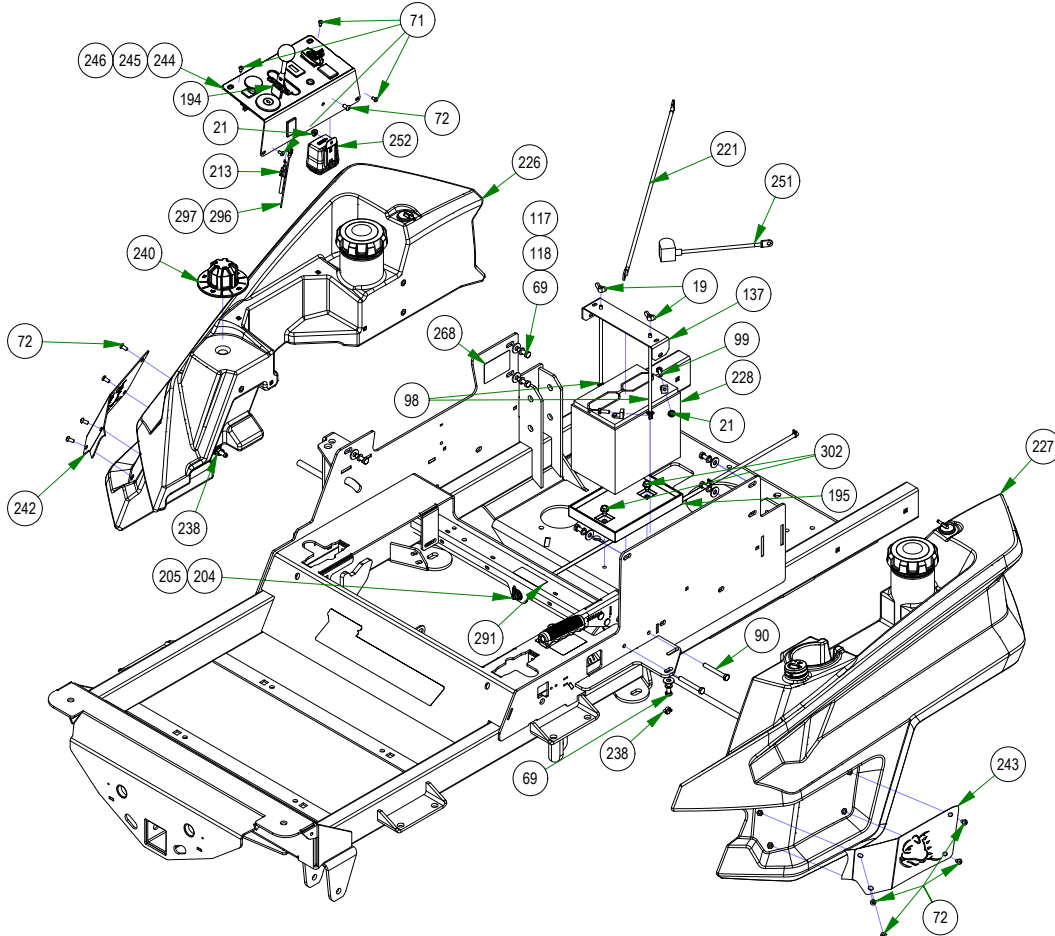

Parts List				Parts List			
ITEM	QTY	PART NUMBER	DESCRIPTION	ITEM	QTY	PART NUMBER	DESCRIPTION
12	1	013-6051-00	3/8-24 HEX NUT ZINC YELLOW	227	1	067-9960-50	2019 Left Rebel, Rogue, Renegade Fuel Tank (GAS)
17	4	013-8049-00	5/16-18 NYLON INSERT FLANGE LOCKNUT ZINC	228	1	068-8049-00	SP-35 Battery
19	2	013-8051-00	1/4-20 WING NUT FORGED (TYPE A) LIGHT SERIES ZINC	229	1	069-0001-00	2019 Brake Handle Assembly
21	3	013-9001-00	1/4-20 HEX SERRATED FLANGE NUT HARD/ZINC	235	1	070-2305-00	2023 Rogue Frame - Painted
69	10	018-2007-00	5/16-18 X 1 HEX CAP SCREW (GR.5) ZINC	238	2	072-8076-00	2 EAR CLAMP 12.5mm-15mm
71	4	018-2010-00	10-32 X 3/8 BUTTON SOCKET CAP SCREW 18-8 STAINLESS STEEL	240	1	077-9001-00	2019 Deck Height Dial
72	9	018-2012-00	1/4-20 X 1/2 BUTTON SOCKET CAP SCREW 18-8 STAINLESS STEEL	242	1	079-3290-00	2019 Outlaw Fuel Tank Insert - Right
90	2	018-5344-00	5/16-18 X 2-1/2 HEX CAP SCREW (GR.5) ZINC	243	1	079-3291-00	2019 Outlaw Fuel Tank Insert - Left
98	2	018-8050-00	1/4-20 X 8 CARRIAGE BOLT (MIN 6" THREAD) ZINC	244	1	079-3481-10	Rebel/Rogue EFI Control Panel Assy
99	2	018-8052-00	1/4-20 X 3/4 HEX CAP SCREW (GR.5) ZINC	245	1	079-3481-19	Rebel/Rogue Control Panel Assy
117	8	019-8044-00	5/16 USS FLAT WASHER (7/8 OD) ZINC	246	1	079-3581-22	Rebel/Rogue Control Panel Assy-Drive by Wire
118	8	019-8051-00	5/16 SPLIT LOCKWASHER ZINC	251	1	086-0005-00	Starter Cable
128	2	025-0027-00	.380 ID X .625 OD X 1.500 LGTH 2019 OUTLAW BRAKE HANDLE SPACER ZINC	252	1	086-2050-19	2019 Wiring Harness-Rebel/Rogue
137	1	026-0312-00	2023 Rogue Battery Hold Down Plate	262	1	089-2000-00	Code Indicator Light
194	1	042-9000-00	Ignition Key	268	2	091-1020-00	Hydraulic Decal
195	1	043-8931-00	Battery Tray	269	1	091-1101-18	2018 Out/XP/Diesel Brake Decal
204	1	051-2019-29	2023 Rebel Rogue Renegade Fuel Line for Kohler	281	1	091-4028-00	2019 Rogue Cooler Cover Decal
205	1	051-2019-33	2023 Rebel Rogue Renegade Fuel Line for Kawasaki	287	1	091-4040-00	2019 MIL Decal For Rogue EFI Models
211	1	054-8017-00	Choke	291	1	091-6022-00	R-Series Shut Off Valve Decal
212	1	054-8019-00	Choke for 36Hp Vanguard & FX1000 Kawasaki	296	1	216-1000-00	16 AWG Black Insulated Wire for Tachometer
213	1	055-8021-75	Outlaw Throttle Cable	297	1	216-1051-00	1/4" Female Quick Connect Terminal
221	1	064-5300-00	24" Red Battery Cable	302	2	030-7044-00	5/16-18 X 1/2 HWH unslot (F) tcs zinc
226	1	067-9950-50	2019 Right Rebel, Rogue, Renegade Fuel Tank (GAS)