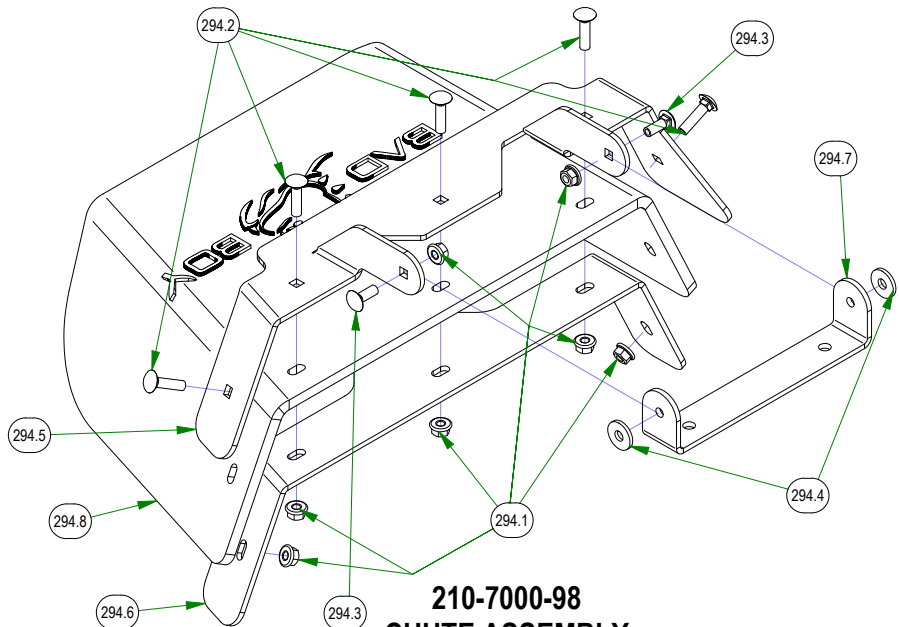

**039-6946-18
DECK IDLER**

**210-7000-98
CHUTE ASSEMBLY**