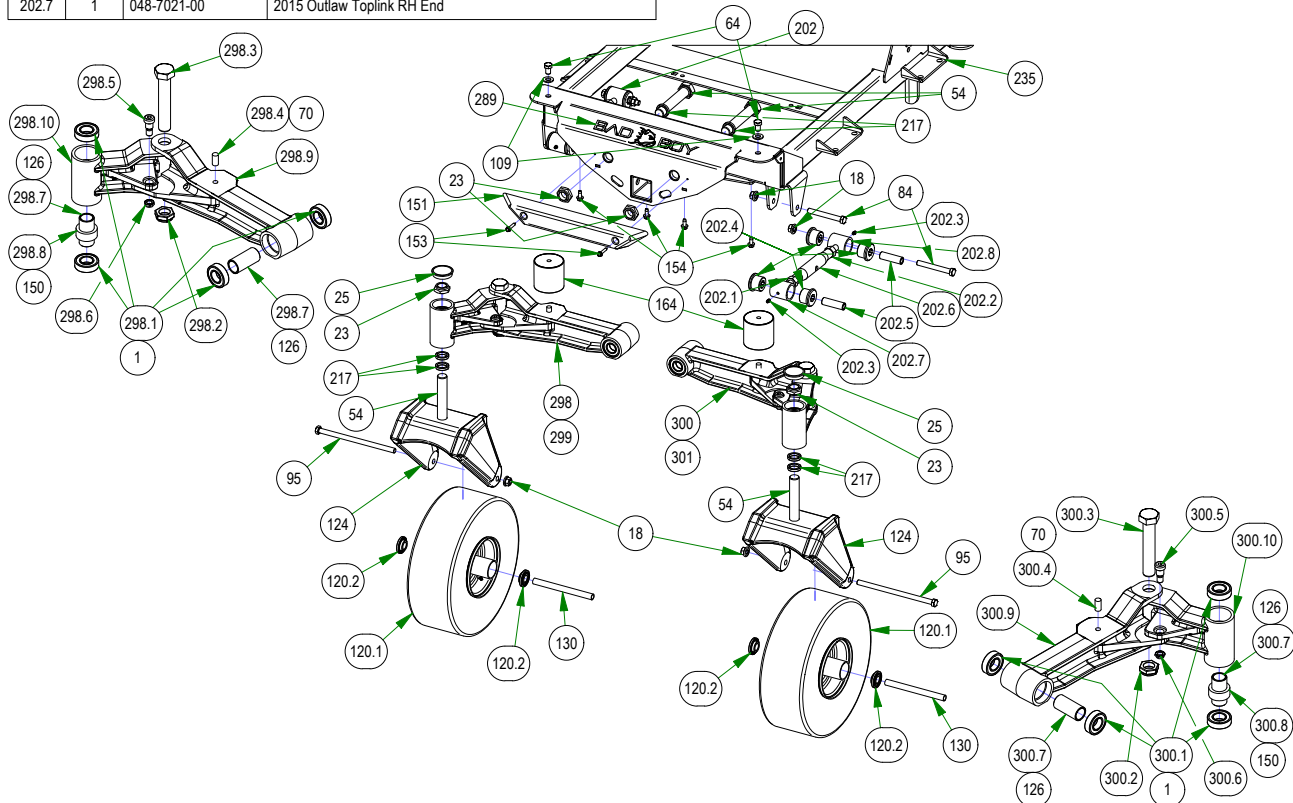

Parts List				Parts List			
ITEM	QTY	PART NUMBER	DESCRIPTION	ITEM	QTY	PART NUMBER	DESCRIPTION
1	8	010-1050-00	1641 BEARING W/2 CONTACT RUBBER SEALS	202.8	1	048-7022-00	2015 Outlaw Toplink LH End
18	6	013-8050-00	1/2-13 NYLON INSERT FLANGE LOCKNUT ZINC	217	6	058-1000-00	1.02 ID X 1.38 OD X .250 THK SPACER ZINC
23	4	013-9004-00	1"-14 NYLON INSERT JAM LOCKNUT ZINC	235	1	070-2305-00	2023 Rogue Frame - Painted
25	2	014-2025-00	2017 Bearing Cover	289	1	091-4063-00	Flying Bulldog Front Bumper Decal
54	4	018-0026-00	1"-14 X 5-1/2 HEX CAP SCREW (GR.8) ZINC YELLOW	298	1	250-0032-03	2022 61/72 Rogue/Renegade Front Suspension Asy RH
64	2	018-1055-00	1/2-13 X 3/4 HEX CAP SCREW (GR.5) ZINC	298.1	4	010-1050-00	1641 BEARING W/2 CONTACT RUBBER SEALS
70	2	018-2009-00	1/2-13 x 1" Stud	298.2	1	013-9004-00	1" Fine Thread 1/2 Nylock Nut
84	4	018-5019-00	1/2-13 X 4 HEX CAP SCREW (GR.8) ZINC YELLOW	298.3	1	018-0026-00	1"-14 X 5-1/2 HEX CAP SCREW (GR.8) ZINC YELLOW
95	2	018-7010-00	1/2-13 X 9 HEX CAP SCREW (GR.5) ZINC	298.4	1	018-2009-00	1/2-13 x 1" Stud
109	2	019-5702-00	1/2 SAE FLAT WASHER (1-1/16" OD) GR.8 ZINC YELLOW	298.5	1	018-3001-00	5/8 X 5/8 SOCKET SHOULDER BOLT ZINC YELLOW
120	2	022-0003-00	2019 15x6.00-6 Non Pneumatic Black Front Assembly	298.6	1	018-4010-00	1/2-13 NYLON INSERT JAM LOCKNUT ZINC
120.1	1	022-0004-00	15x6-6 Tire Only	298.7	2	025-0003-00	2016 Front Bearing Spacer
120.2	2	022-7010-00	1-3/4" Bearing-Large Bore Front Rim	298.8	1	029-7050-00	Rubber Stabilizer (Front Forks) [R series]
124	2	023-0004-20	2020 R Series Cast Front Fork	298.9	1	250-0032-01	INNER RH FRONT AXLE
126	4	025-0003-00	2016 Front Bearing Spacer	298.10	1	250-0032-02	OUTER FRONT ARM RH
130	2	025-5202-00	Front Wheel Spanner	299	1	250-0032-22	2019 Front I-Beam Left - Black
150	2	029-7050-00	Rubber Stabilizer (Front Forks) [R series]	300	1	250-0033-03	2022 61/72 Rogue/Renegade Front Suspension Asy LH
151	1	029-8000-00	2017 XP Bumper	300.1	4	010-1050-00	1641 BEARING W/2 CONTACT RUBBER SEALS
153	2	030-7039-00	1/4-14 X 1-1/2 HEX WASHER UNSLOT TEK/3 ZINC	300.2	1	013-9004-00	1" Fine Thread 1/2 Nylock Nut
154	4	030-7042-00	5/16-18 X 3/4 HEX WASHER SLOT (F) TCS ZINC	300.3	1	018-0026-00	1"-14 X 5-1/2 HEX CAP SCREW (GR.8) ZINC YELLOW
164	2	032-8999-00	Vibration Mount-Blue Dot	300.4	1	018-2009-00	1/2-13 x 1" Stud
202	2	048-7000-00	Turnbuckle	300.5	1	018-3001-00	5/8 X 5/8 SOCKET SHOULDER BOLT ZINC YELLOW
202.1	1	013-0007-00	11/16-12 Hex Nut-2015 Toplink	300.6	1	018-4010-00	1/2-13 NYLON INSERT JAM LOCKNUT ZINC
202.2	1	013-0008-00	11/16-12 Lefthand Hex Nut-Topl	300.7	2	025-0003-00	2016 Front Bearing Spacer
202.3	2	024-6034-00	1/4" Press in Grease Fitting	300.8	1	029-7050-00	Rubber Stabilizer (Front Forks) [R series]
202.4	4	032-2000-00	Polyurethane Bushing	300.9	1	250-0033-01	INNER FRONT ARM LH
202.5	2	032-2001-00	Sleeve	300.10	1	250-0033-02	CAST OUTER ARM LH
202.6	1	048-7020-00	2015 Outlaw Toplink Body	301	1	250-0033-22	R.H. I-BEAM ARM - Black
202.7	1	048-7021-00	2015 Outlaw Toplink RH End