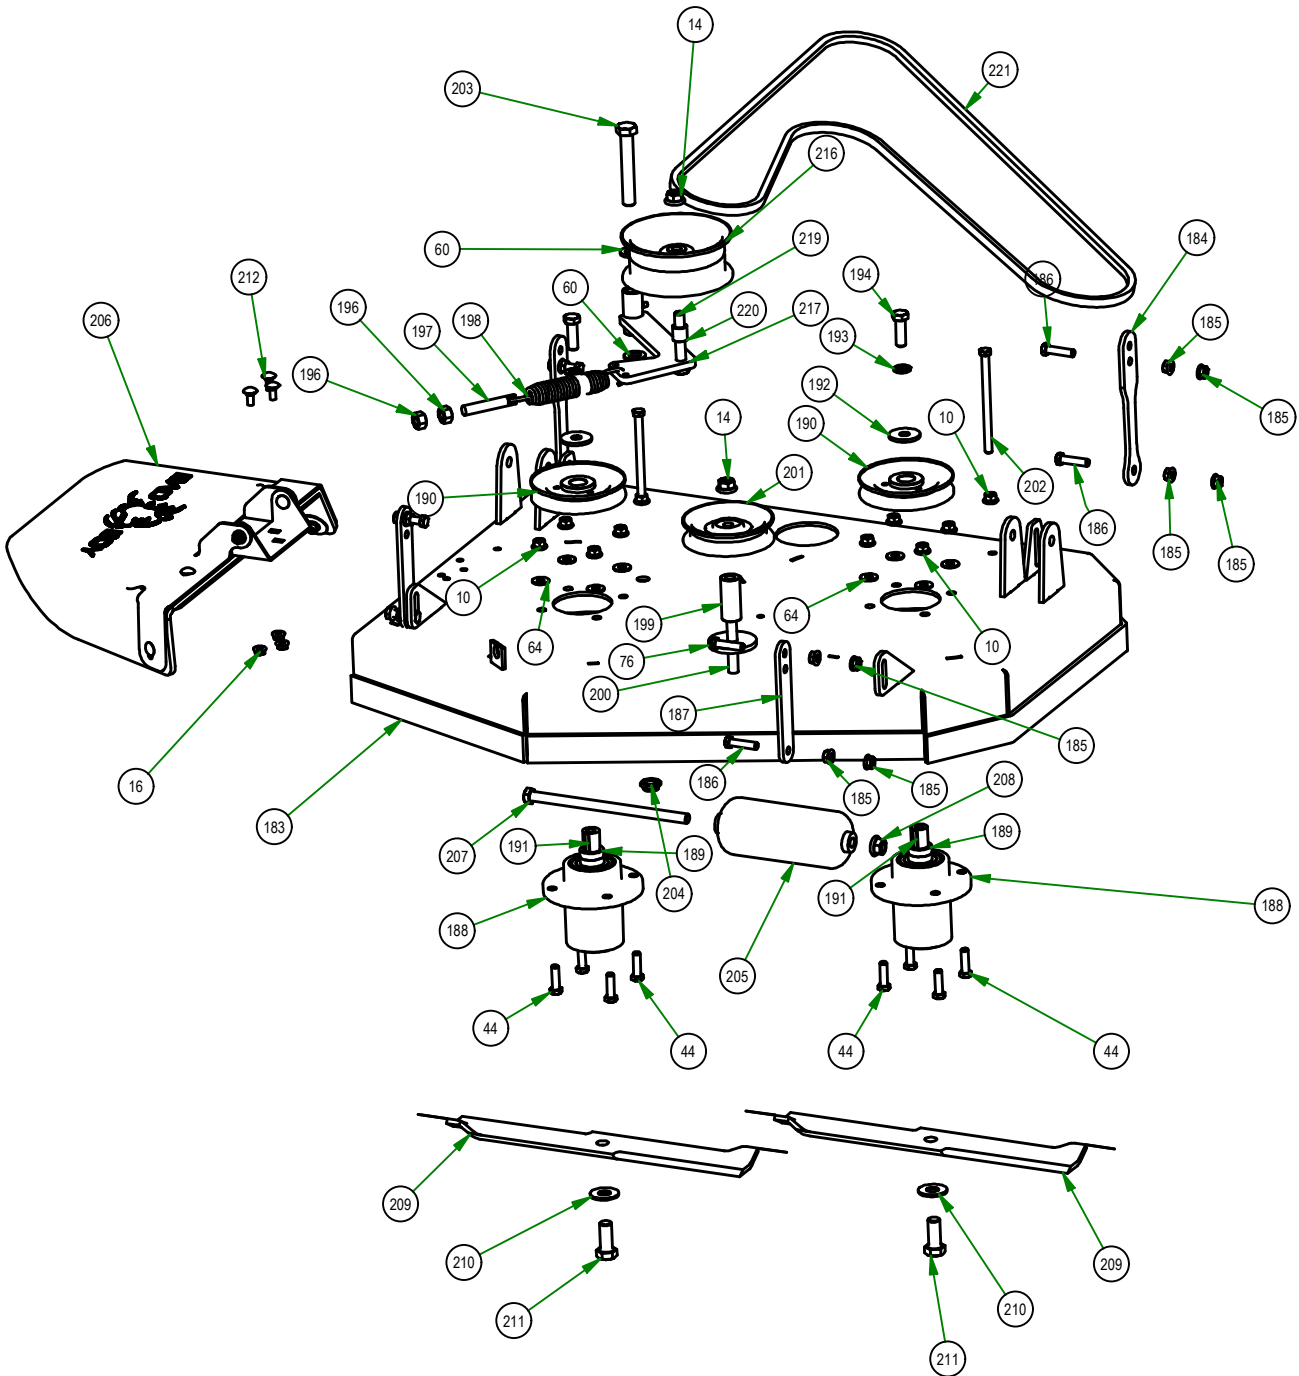

BAD BOY MOWERS

PARTS SECTION: 34" DECK

Parts List				Parts List			
ITEM	QTY	PART NUMBER	DESCRIPTION	ITEM	QTY	PART NUMBER	DESCRIPTION
198	1	034-2009-00	2009 Deck/Pump Idler Spring	10	12	013-5202-00	3/8-16 Nylon Insert Flange Locknut
199	1	025-0032-00	2019 Revolt Stationary Idle Spacer	14	2	013-8050-00	1/2-13 Nylon Insert Flange Locknut
200	1	018-7050-00	1/2-13 X 4-1/2 HEX CAP SCREW (GR.5) ZINC	16	3	013-9002-00	5/16-18 HEX SERRATED FLANGE NUT HARD/ZINC
201	1	033-7026-00	5 V Idler Pulley 1/2" Bore	44	2	018-5040-00	3/8-16 X 1-1/4 HEX CAP SCREW (GR.5) ZINC
202	2	018-7060-00	3/8-16 X 5-1/2 HEX CAP SCREW (GR.5) ZINC	60	2	019-6017-00	.635 ID X 1.120 OD X .140 THICK FLAT WASHER NYLON
203	1	018-5311-00	5/8-11 X 4 HEX CAP SCREW (GR.8) ZINC YELLOW	64	8	019-8044-00	5/16 USS FLAT WASHER (7/8 OD) ZINC
204	1	013-5301-00	5/8-11 NYLON INSERT JAM LOCKNUT ZINC	76	1	025-0025-00	MZ Deck Idler Spacer
205	1	822-2055-00	3in deck roller	183	1	060-1134-00	2023 34 Stand On Deck Weldment
206	1	210-6015-98	MZ Discharge Chute Assembly	184	2	039-2128-00	2019 Stand-On Rear Deck Hanger
207	1	018-7010-00	1/2-13 X 9 HEX CAP SCREW (GR.5) ZINC	185	16	013-5201-00	3/8-16 HEX SERRATED FLANGE NUT HARD/ZINC
208	1	013-0010-00	1/2-13 HEX FLANGE AUTO OVAL LOCKNUT (GR.F) ZINC/WAX	186	8	018-6012-00	3/8-16 X 1-1/2 HEX CAP SCREW (GR.5) ZINC
209	2	038-0036-00	34" DeckBlade	187	2	039-2129-00	2019 Revolt Front Deck Hanger
210	2	019-5038-00	5/8" Flat Washer	188	2	037-2002-00	36" Revolt Spindle Assembly
211	2	018-6020-00	5/8-18 X 1-1/2 HEX CAP SCREW (GR.8) ZINC YELLOW	189	4	025-0060-00	36 Deck Spindle Spacer
212	3	018-8062-00	5/16-18 x 3/4 Carriage Bolt	190	2	033-4820-00	MZ Deck Pulley
216	1	033-5000-00	5 3/4" Deck Idler Pulley	191	2	042-0010-00	3/16 X 1 SQ MACHINERY KEY 1018 STL ZINC
217	1	039-6952-00	2020 36 Deck Idler Arm Weldment	192	2	019-6020-00	1/2 BELLEVILLE WASHER (1-5/8 OD X .140 THK) ZINC
218	1	024-0001-00	1/4-28 Grease Fitting	193	2	019-5007-00	1/2 SPLIT LOCKWASHER (GR.8) ZINC/YELLOW
219	1	018-7016-00	1/2-13 X 3 HEX CAP SCREW (GR.5) ZINC	194	2	018-6019-00	1/2-20 X 1-1/2 HEX CAP SCREW (GR.5) ZINC
220	1	025-5203-00	.51 ID X .75 OD X .75 LGTH SOLID SPACER ZINC	196	2	013-7018-00	1/2-13 HEX NUT ZINC
221	1	041-4024-00	34" deck belt 94.25"	197	1	018-2004-50	All Thread

PARTS SECTION: 34" DECK