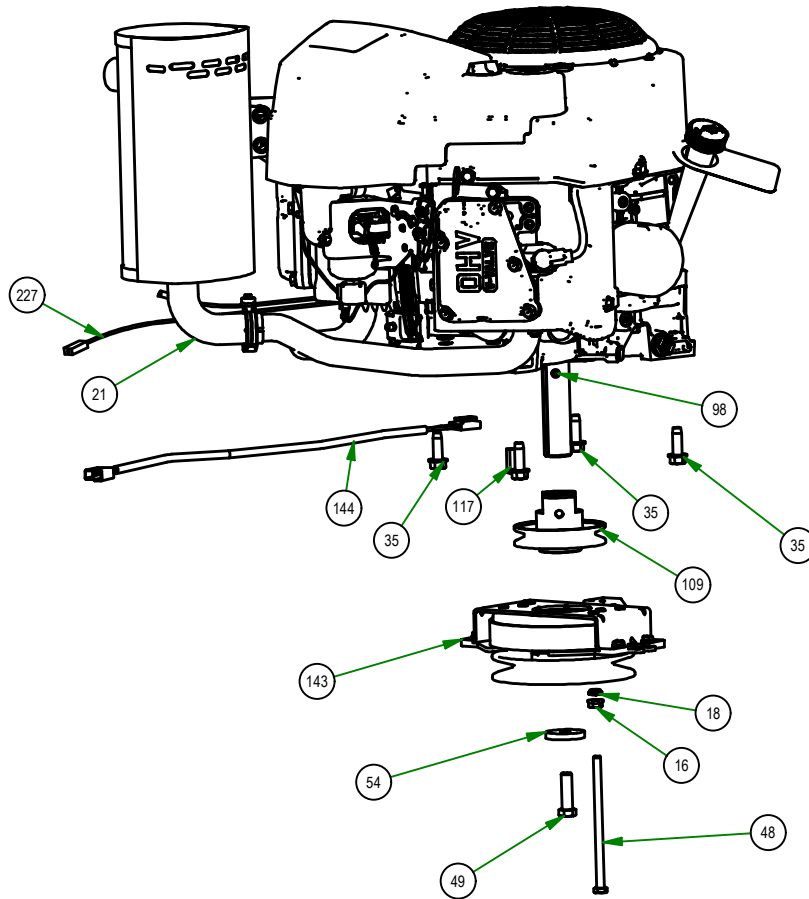

BAD BOY MOWERS

PARTS SECTION: FENDERS

DETAIL A

BAD BOY MOWERS

PARTS SECTION: ENGINE

Parts List				Parts List			
ITEM	QTY	PART NUMBER	DESCRIPTION	ITEM	QTY	PART NUMBER	DESCRIPTION
98	1	030-0050-00	5/16 Set Screw	16	1	013-9002-00	5/16-18 HEX SERRATED FLANGE NUT HARD/ZINC
109	1	033-2011-00	3-3/4" Motor Pulley SD	18	2	013-9005-00	5/16-18 Nylock Insert Jam Locknut
117	1	042-6030-00	1/4" x 1" Key	21	1	015-0543-00	Exhaust Assembly
143	1	070-0056-00	Clutch	35	4	018-1075-00	3/8-16 X 1-1/8 HEX WASHER UNSLOT SERRATED (TRI-LOB) TRS ZINC YELLOW
144	1	070-2000-00	Clutch Pigtail	48	1	018-5350-00	5/16-18 X 5-1/2 HEX CAP SCREW (GR.5) ZINC
227	1	086-9002-00	Harness Adaptor	49	1	018-5450-21	7/16-20 X 1-1/2 HEX CAP SCREW (GR.8) w/ Patch
				54	1	019-0010-00	CLUTCH WASHER

PARTS SECTION: TIRES AND FRONT SPINDLES

Parts List				Parts List			
ITEM	QTY	PART NUMBER	DESCRIPTION	ITEM	QTY	PART NUMBER	DESCRIPTION
68	2	022-2017-00	13x6.5-6 Black Tire and Wheel Assembly	3	4	010-1050-00	1641 BEARING W/2 CONTACT RUBBER SEALS
71	4	022-7009-00	1 3/8" Wheel Bearing	14	2	013-8050-00	1/2-13 Nylon Insert Flange Locknut
72	2	023-0003-00	2017 ZT Front Fork	17	2	013-9004-00	1" Fine Thread 1/2 Nylock Nut
74	1	024-3050-00	1/4" Press in Grease Fitting	18	2	013-9005-00	5/16-18 Nylock Insert Jam Locknut
75	2	025-0003-00	2016 Front Bearing Spacer	19	2	014-2025-00	2017 Bearing Cover
80	2	025-5202-00	Front Wheel Spanner	25	2	018-0005-00	1-14 x 5 Hex Bolt Grade 8 Zinc Yellow
132	2	058-1000-00	Spacer, 1x1.375x.25	29	2	018-0040-00	1/2" x 8 1/2 GR 5 Hex Bolt
145	1	070-5223-00	2023 Stand On Frame Weldment -SD	42	1	018-4010-00	1/2" Nylock Nut 1/2 Jam
180	8	013-3000-00	Acom Lug Nut	56	1	019-2040-00	1/2 FW USS 1- 3/8" OD
228	2	022-4041-00	217x10 Reaper Tire-36 Revolt	62	1	019-7040-00	1/4 USS FLAT WASHER (3/4 OD) ZINC