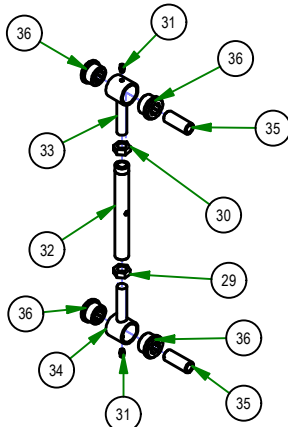

048-6000-00
2018 Maverick Turnbuckle (Top Link)