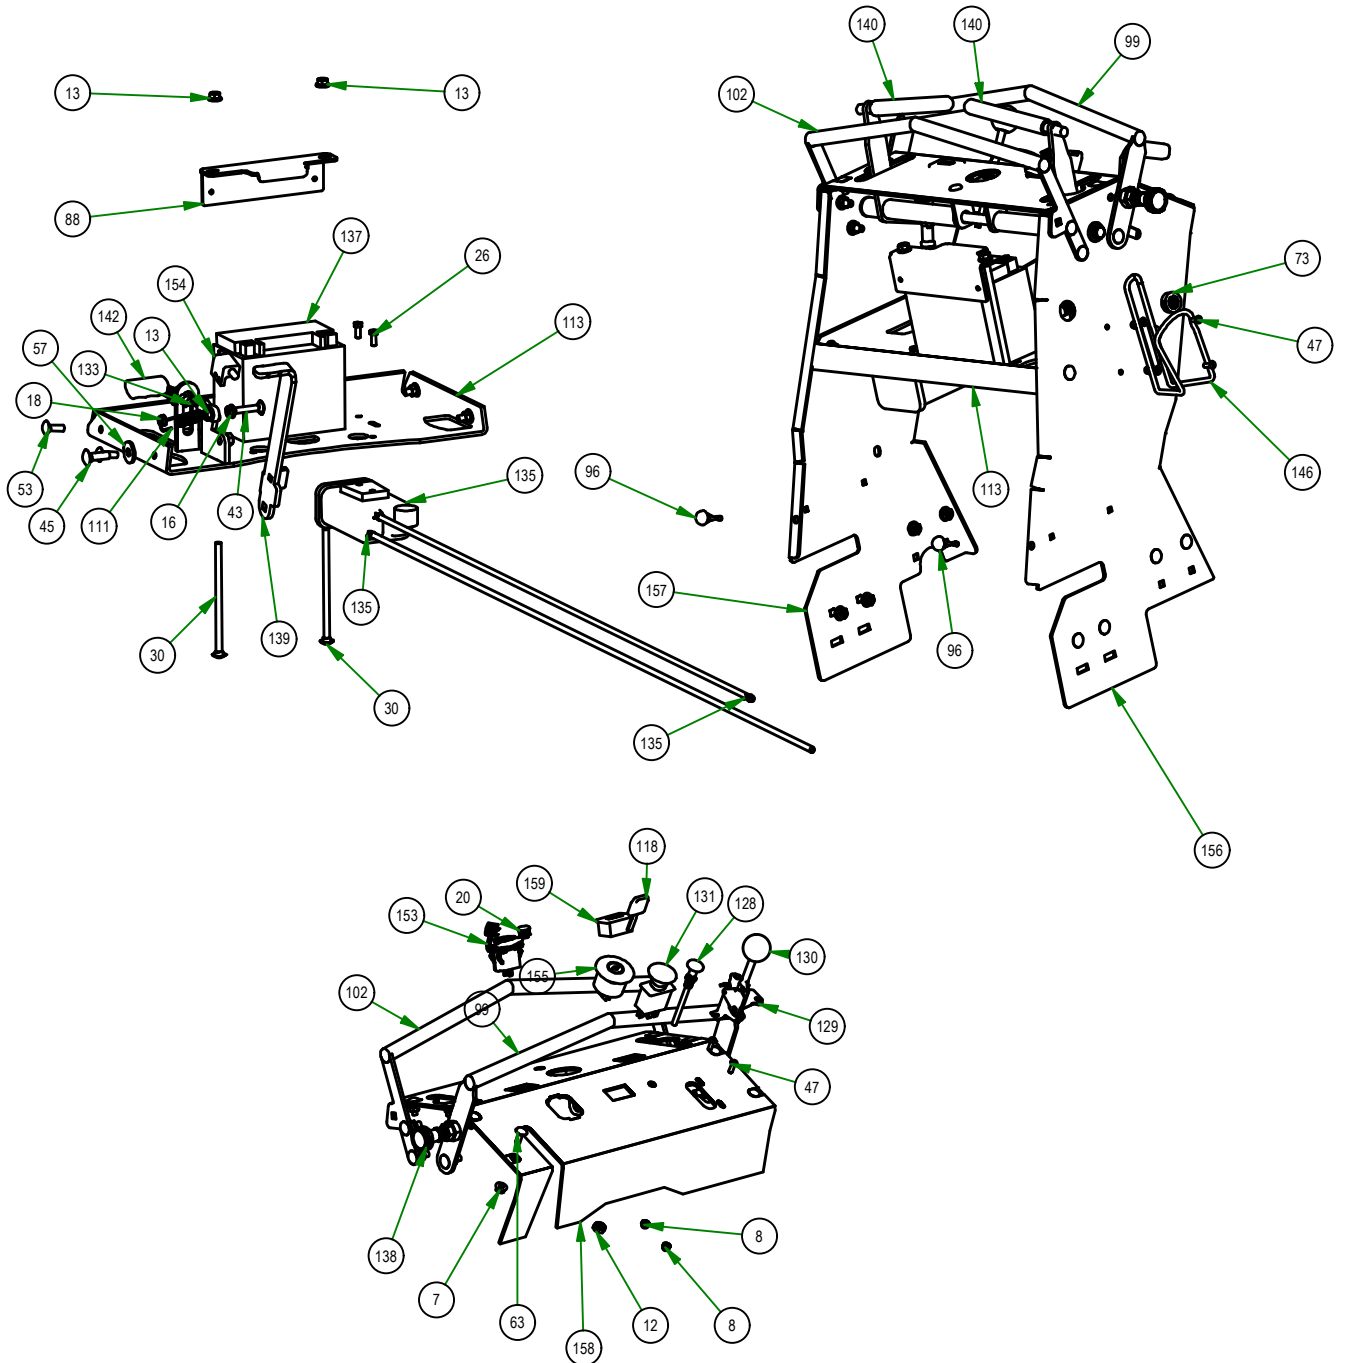

BAD BOY MOWERS

PARTS SECTION: PODIUM

BAD BOY MOWERS

PARTS SECTION: FENDERS

Parts List				Parts List			
ITEM	QTY	PART NUMBER	DESCRIPTION	ITEM	QTY	PART NUMBER	DESCRIPTION
51	2	018-8057-00	10-24 X 3/4 BUTTON SOCKET CAP SCREW 18-8 STAINLESS STEEL	5	1	013-0029-00	Hex Nut Cap
53	4	018-8065-00	5/16-18 X 1 CARRIAGE BOLT (GR.8) ZINC	6	2	013-0057-00	3326 Wellnut (1/4-20 x 5/18")
60	2	019-6017-00	.635 ID X 1.120 OD X .140 THICK FLAT WASHER NYLON	8	2	013-5019-00	10-24 NYLON INSERT LOCKNUT ZINC
64	2	019-8044-00	5/16 USS FLAT WASHER (7/8 OD) ZINC	10	2	013-5202-00	3/8-16 Nylon Insert Flange Locknut
76	1	025-0025-00	MZ Deck Idler Spacer	11	2	013-5300-00	1/2-13 HEX SERRATED FLANGE NUT HARD/ZINC
82	1	026-0063-00	2019 Stand On Access Panel Plate Black Part	13	8	013-8049-00	5/16-18 NYLON INSERT FLANGE LOCKNUT ZINC
84	1	026-0158-00	2020 36" Stand-On Platform Plate-RAW	15	2	013-9001-00	1/4-20 HEX SERRATED FLANGE NUT HARD/ZINC
97	2	030-0015-00	1/4"-20 x 3/4" Knurled Thumb Screw	16	2	013-9002-00	5/16-18 HEX SERRATED FLANGE NUT HARD/ZINC
107	1	032-0005-00	Nylon 6 6 Sleeve Washer	32	2	018-0059-00	Steel Shoulder Screw 1/4"-20 x 7/8" Diameter 5/16"
110	1	034-1001-00	Rider Presence Spring 9657K145	33	1	018-0062-00	1/2-13 X 6 HEX CAP SCREW (GR.5) ZINC
151	1	077-0002-00	safety Switch	40	6	018-2007-00	5/16-18 X 1 HEX CAP SCREW (GR.5) ZINC
161	2	087-0003-00	GBR-647 Miner Elastomer	41	2	018-3001-00	5/8 X 5/8 SOCKET SHOULDER BOLT ZINC YELLOW
166	1	201-1123-00	2023 SD 34 Platform Support	42	2	018-4010-00	1/2" Nylock Nut 1/2 Jam
181	1	088-0051-00	Grip Tape for 026-0158-00	46	2	018-5044-00	3/8-16 X 1 CARRIAGE BOLT (GR.5) ZINC