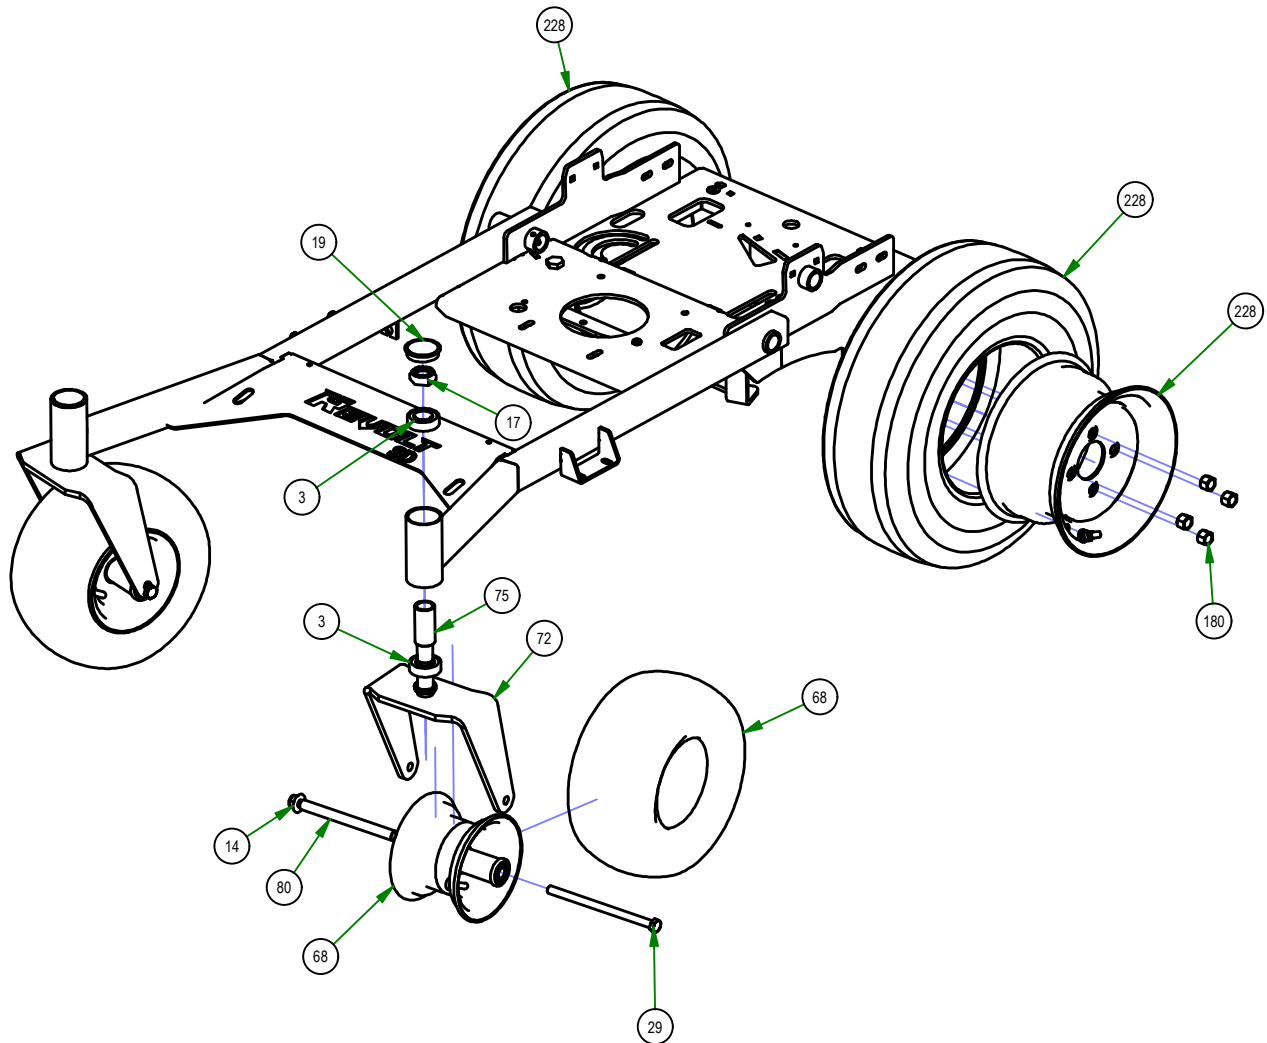

BAD BOY MOWERS

PARTS SECTION: FENDERS

DETAIL A

BAD BOY MOWERS

PARTS SECTION: ENGINE

Parts List				Parts List			
ITEM	QTY	PART NUMBER	DESCRIPTION	ITEM	QTY	PART NUMBER	DESCRIPTION
98	1	030-0050-00	5/16 Set Screw	16	1	013-9002-00	5/16-18 HEX SERRATED FLANGE NUT HARD/ZINC
109	1	033-2011-00	3-3/4" Motor Pulley SD	18	2	013-9005-00	5/16-18 Nylock Insert Jam Locknut
117	1	042-6030-00	1/4" x 1" Key	21	1	015-0543-00	Exhaust Assembly
143	1	070-0056-00	Clutch	35	4	018-1075-00	3/8-16 X 1-1/8 HEX WASHER UNSLOT SERRATED (TRI-LOB) TRS ZINC YELLOW
144	1	070-2000-00	Clutch Pigtail	48	1	018-5350-00	5/16-18 X 5-1/2 HEX CAP SCREW (GR.5) ZINC
227	1	086-9002-00	Harness Adaptor	49	1	018-5450-21	7/16-20 X 1-1/2 HEX CAP SCREW (GR.8) w/ Patch
				54	1	019-0010-00	CLUTCH WASHER

PARTS SECTION: TIRES AND FRONT SPINDLES

Parts List				Parts List			
ITEM	QTY	PART NUMBER	DESCRIPTION	ITEM	QTY	PART NUMBER	DESCRIPTION
68	2	022-2017-00	13x6.5-6 Black Tire and Wheel Assembly	3	4	010-1050-00	1641 BEARING W/2 CONTACT RUBBER SEALS
71	4	022-7009-00	1 3/8" Wheel Bearing	14	2	013-8050-00	1/2-13 Nylon Insert Flange Locknut
72	2	023-0003-00	2017 ZT Front Fork	17	2	013-9004-00	1" Fine Thread 1/2 Nylock Nut
74	1	024-3050-00	1/4" Press in Grease Fitting	18	2	013-9005-00	5/16-18 Nylock Insert Jam Locknut
75	2	025-0003-00	2016 Front Bearing Spacer	19	2	014-2025-00	2017 Bearing Cover
80	2	025-5202-00	Front Wheel Spanner	25	2	018-0005-00	1-14 x 5 Hex Bolt Grade 8 Zinc Yellow
132	2	058-1000-00	Spacer, 1x1.375x.25	29	2	018-0040-00	1/2" x 8 1/2 GR 5 Hex Bolt
145	1	070-5223-00	2023 Stand On Frame Weldment -SD	42	1	018-4010-00	1/2" Nylock Nut 1/2 Jam
180	8	013-3000-00	Acom Lug Nut	56	1	019-2040-00	1/2 FW USS 1- 3/8" OD
228	2	022-4041-00	217x10 Reaper Tire-36 Revolt	62	1	019-7040-00	1/4 USS FLAT WASHER (3/4 OD) ZINC