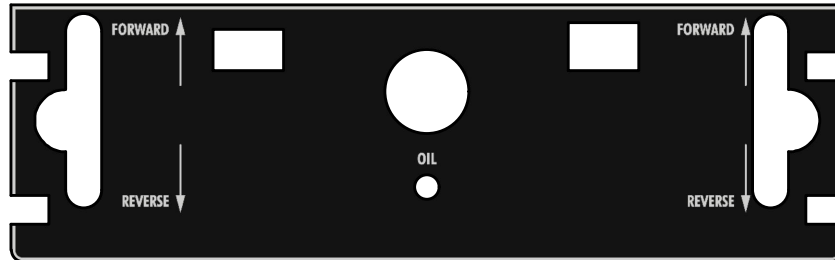

037-2002-00
36" Revolt Spindle Assembly

210-6016-98
2020 36 Stand On Discharge Assembly

048-6000-00
2018 Maverick Turnbuckle (Top Link)

039-6952-98
2020 36" Revolt Deck Idler Assembly

BAD BOY MOWERS

PARTS SECTION: DECALS CONT.