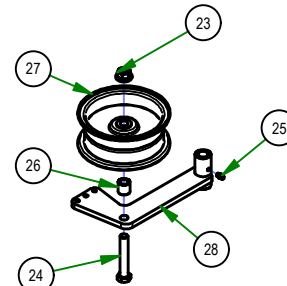

039-6952-98
2020 36" Revolt Deck Idler Assembly