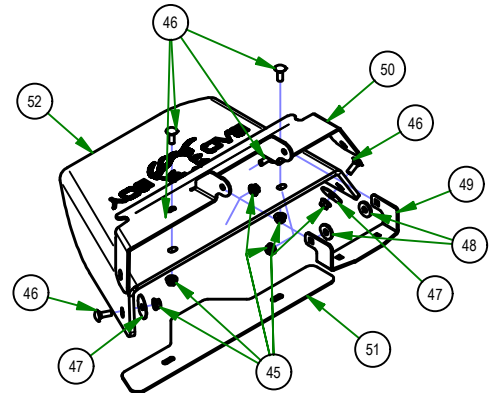

210-6016-98
2020 36 Stand On Discharge Assembly