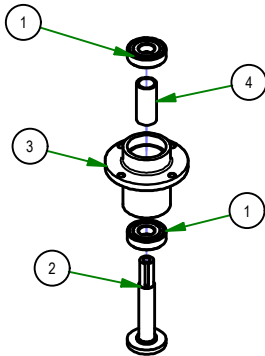

Parts List				Parts List			
ITEM	QTY	PART NUMBER	DESCRIPTION	ITEM	QTY	PART NUMBER	DESCRIPTION
52	1	210-6014-00	Rubber Discharge Chute MZ (Component)	49	1	039-0152-00	2020 36 Stand On Chute Hanger
46	6	018-8066-00	5/16-18 X 7/8 CARRIAGE BOLT ZINC	50	1	039-4891-00	Discharge Chute Bracket 48 MZ (Upper)
45	6	013-8049-00	5/16-18 NYLON INSERT FLANGE LOCKNUT ZINC	51	1	039-4892-00	2017 MZ Discharge Chute Bracket-Lower
47	2	019-0002-00	5/16 FENDER WASHER (1-1/2 OD) ZINC	48	2	019-6042-00	.360 ID X .983 OD X .120 THICK FLAT WASHER NYLON
Parts List				Parts List			
ITEM	QTY	PART NUMBER	DESCRIPTION	ITEM	QTY	PART NUMBER	DESCRIPTION
3	1	037-6027-00	Spindle Housing	1	2	037-6024-00	Spindle Bearing
4	1	037-6028-00	Spindle Spacer-Component	2	1	037-6025-01	36" Revolt Spindle
Parts List				Parts List			
ITEM	QTY	PART NUMBER	DESCRIPTION	ITEM	QTY	PART NUMBER	DESCRIPTION
33	1	048-6002-00	2018 Maverick Bushing Retainer Left-Handed	29	1	013-0019-00	NUT, 5/8-18
34	1	048-6003-00	2018 Maverick Bushing Retainer Right-Handed	30	1	013-0020-00	NUT, 5/8-18LH
35	2	048-6004-00	2018 Maverick Bushing Sleeve	31	2	024-0001-00	1/4-28 Grease Fitting
36	4	048-6005-00	2018 Maverick Bushing	32	1	048-6001-00	2018 Maverick Toplink Body
Parts List				Parts List			
ITEM	QTY	PART NUMBER	DESCRIPTION	ITEM	QTY	PART NUMBER	DESCRIPTION
27	1	033-5000-00	5 3/4" Deck Idler Pulley	23	1	013-8050-00	1/2-13 NYLON INSERT FLANGE LOCKNUT ZINC
25	1	024-0001-00	1/4-28 Grease Fitting	24	1	018-7016-00	1/2-13 X 3 HEX CAP SCREW (GR.5) ZINC
26	1	025-5203-00	.51 ID X .75 OD X .75 LGTH SOLID SPACER ZINC	28	1	039-6952-00	2020 36 Deck Idler Arm Weldment

037-2002-00
36" Revolt Spindle Assembly