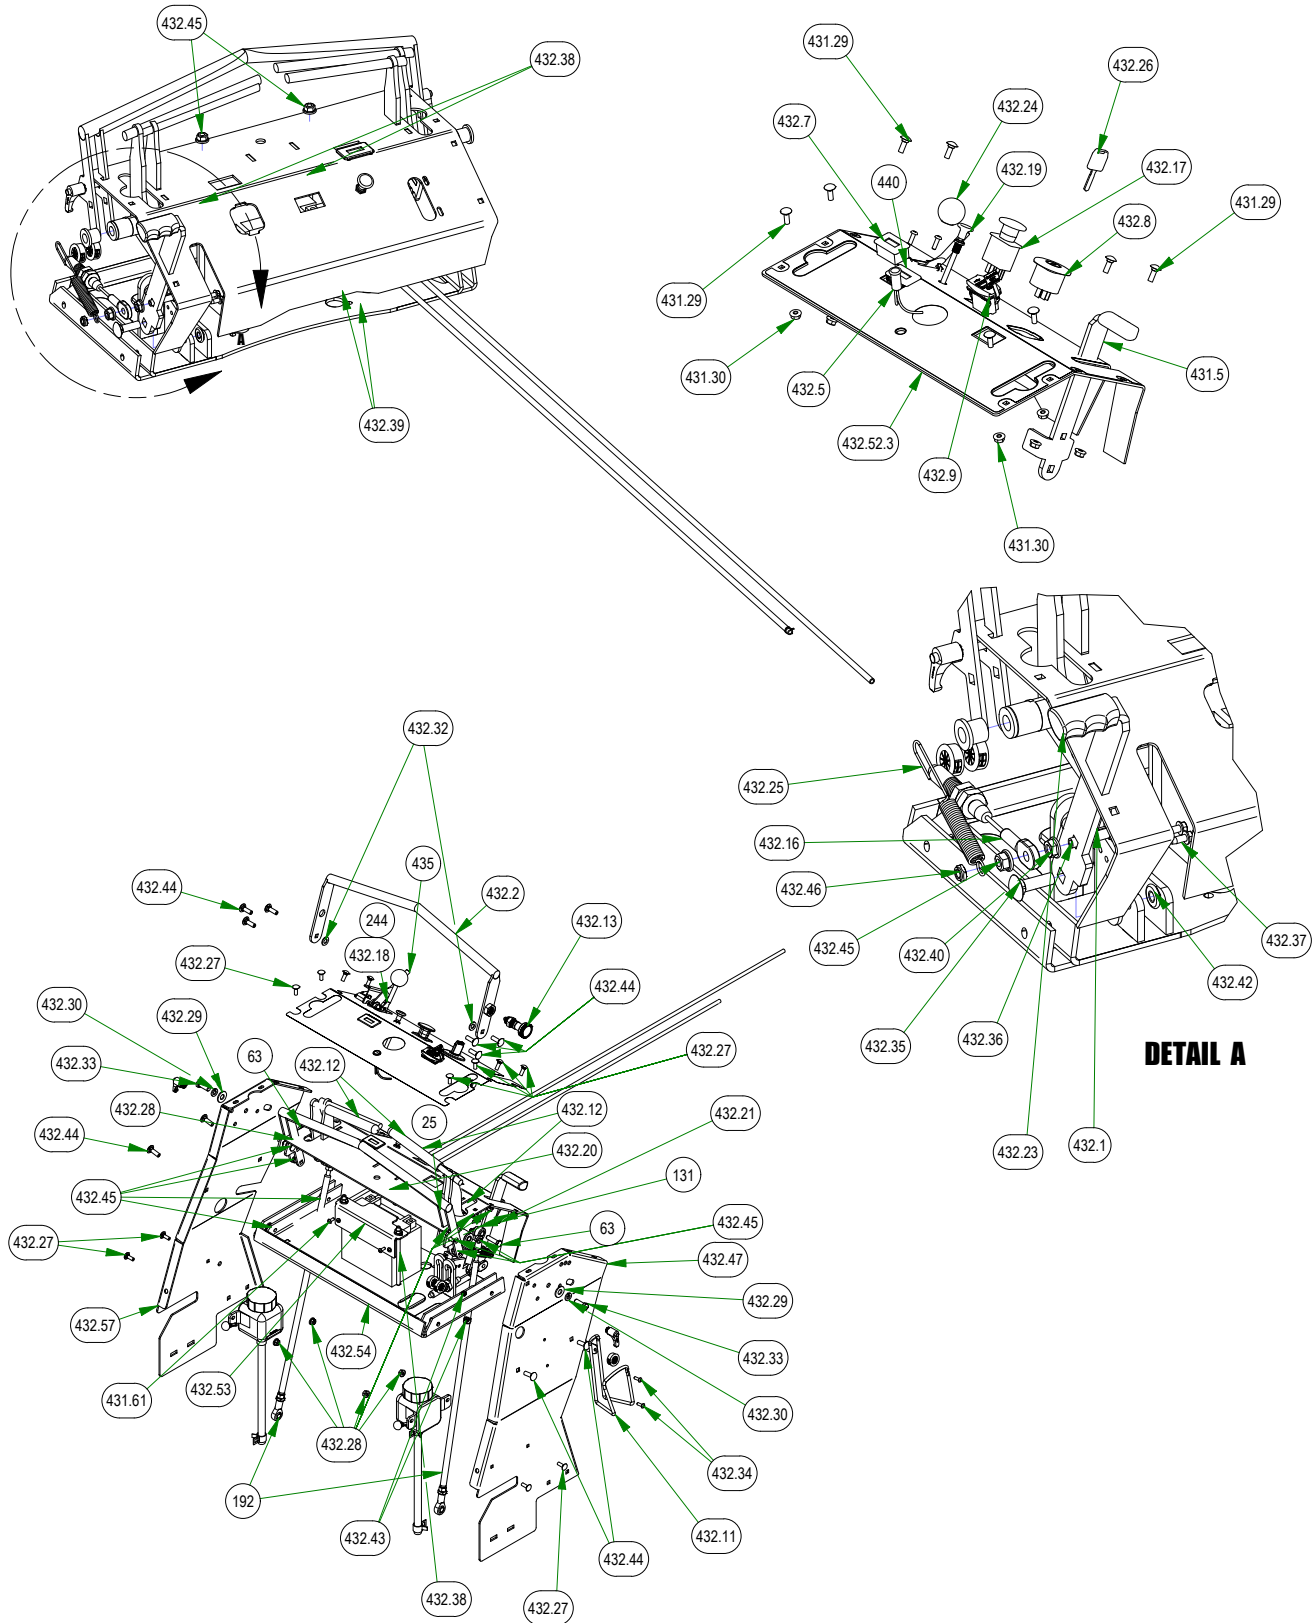

BAD BOY MOWERS

PARTS SECTION: PODIUMS CONT.

PARTS SECTION: TRANSAXLES

Parts List				Parts List			
ITEM	QTY	PART NUMBER	DESCRIPTION	ITEM	QTY	PART NUMBER	DESCRIPTION
6	4	013-2050-00	1/4-20 NYL INSERT FLANGE LOCKNUT ZINC	219	1	041-8052-00	2019 Stand On Pump Belt (Timken# 47-2827)
7	10	013-3000-00	Acorn Lug Nut	225	4	044-2004-00	Bow Pin
14	6	013-6014-00	3/8-16 HEX NUT ZINC	230	1	050-2095-01	ZT Transaxle Right 3100
19	10	013-8049-00	5/16-18 NYLON INSERT FLANGE LOCKNUT ZINC	230.1	1	034-9080-00	Gold Transaxle Spring
21	1	013-8073-00	1/4-20 NYLON INSERT LOCKNUT ZINC	230.2	1	050-2070-00	2021 ZT/Maverick Transaxle Fan/Pulley Kit
22	2	013-9001-00	1/4-20 HEX SERRATED FLANGE NUT HARD/ZINC	230.3	1	050-2076-00	ZT Transaxle Wheel Hub
31	2	014-9003-00	1 1/2 x 3 Frame Plug	230.4	1	050-8010-00	2021 ZT/Maverick Transaxle Seal Kit (ZT-2800)
43	2	018-0011-00	1/4-20 X 2 HEX CAP SCREW (GR.5) ZINC	230.5	1	063-1050-00	ZT Hydraulic Filter
53	2	018-0056-00	5/16-18 X 6 CARRIAGE BOLT (GR.5) ZINC	231	1	050-2096-01	ZT Transaxle Left 3100
67	2	018-3000-00	3/8-16 X 2 HEX CAP SCREW (GR.5) ZINC	231.1	1	034-9080-00	Gold Transaxle Spring
69	2	018-4007-00	1/4-20 X 1 HEX CAP SCREW (GR.5) ZINC	231.2	1	050-2070-00	2021 ZT/Maverick Transaxle Fan/Pulley Kit
72	4	018-4701-00	5/16-18 X 3 HEX CAP SCREW (GR.5) ZINC	231.3	1	050-2076-00	ZT Transaxle Wheel Hub
84	2	018-5344-00	5/16-18 X 2-1/2 HEX CAP SCREW (GR.5) ZINC	231.4	1	050-8010-00	2021 ZT/Maverick Transaxle Seal (ZT-2800)
90	4	018-6049-00	3/8-16 X 1 GR 5 Hex Bolts Zinc	231.5	1	063-1050-00	ZT Hydraulic Filter
95	1	018-8052-00	1/4-20 X 3/4 HEX CAP SCREW (GR.5) ZINC	232	1	050-6000-01	Compact Outlaw/Revolt Transaxle Left 3400
104	6	019-5037-00	3/8 SPLIT LOCKWASHER ZINC	232.1	1	034-9080-00	Gold Transaxle Spring
111	2	019-7040-00	1/4 USS FLAT WASHER (3/4 OD) ZINC	232.2	1	050-2072-00	Fan/Pulley Kit for CZT Also for the 050-0075-01
113	8	019-8044-00	5/16 USS FLAT WASHER (7/8 OD) ZINC	232.3	1	050-2077-00	5 Bolt Hub Kit
119	2	022-4040-00	23x9-12 Reaper Turf Tire & Wheel Assembly	232.4	1	050-8011-00	Seal Kit for 3400 Transaxle fits the 050-6000-01 / 050-6001-01
121	2	022-4200-00	23x11-12 Reaper Turf Assembly	232.5	1	063-1050-00	ZT Hydraulic Filter
123	2	024-1200-00	ZT Fitting, 3/8 x 3/8 45 Degree, 4603-6-6	233	1	050-6001-01	Compact Outlaw/Revolt Transaxle Right 3400
130	2	025-0070-00	2017 Transaxle Spacer	233.1	1	034-9080-00	Gold Transaxle Spring
132	2	025-2004-00	ACS Spacer 3/4x3/8x1/2	233.2	1	050-2072-00	Fan/Pulley Kit for CZT Also for the 050-0075-01
145	2	026-0093-00	Control Arm Plate 2019 Stand On	233.3	1	050-2077-00	5 Bolt Hub Kit
158	2	028-0071-00	2019 Stand On Neutral Rod	233.4	1	050-8011-00	Seal Kit for 3400 Transaxle fits the 050-6000-01 / 050-6001-01
187	2	034-1025-00	Brake Spring	233.5	1	063-1050-00	ZT Hydraulic Filter
192	2	035-0006-19	2019 Revolt Push Rod Assembly	265	1	070-5220-19	2019 Stand On Frame
203	1	039-0151-00	2020 36" Brake Bracket 2020 36" Stand On	266	1	070-5221-20	2020 36" Stand On Frame
205	1	039-0212-00	Brake Bracket	427	2	022-4041-00	21/7x10 Reaper Tire-36 Revolt
218	1	041-8000-00	2019 Renegade Pump Belt