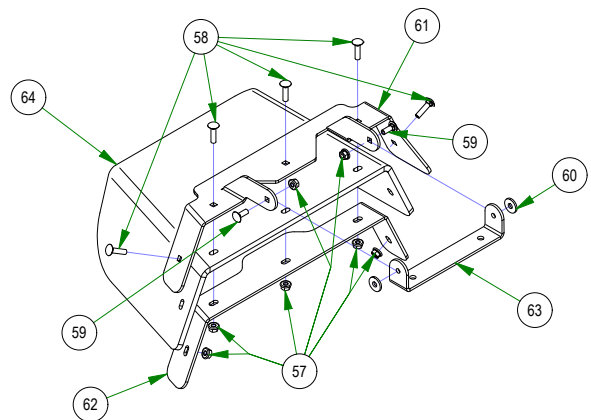

210-6016-98
2020 36 Stand On Discharge Assembly

210-7000-98
2019 Outlaw Gen2 Chute Assembly