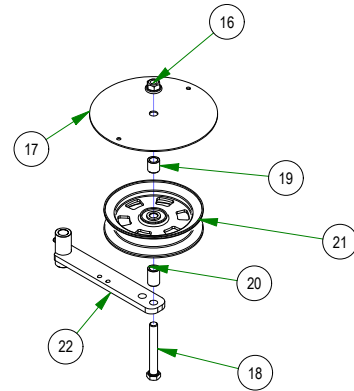

039-6945-20
2020 61 Revolt Deck Idler Assembly