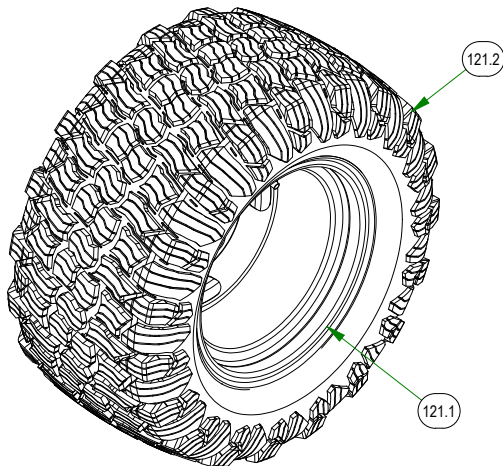

BAD BOY MOWERS

PARTS SECTION: TRANSAXLE SUBS

Parts List				Parts List			
ITEM	QTY	PART NUMBER	DESCRIPTION	ITEM	QTY	PART NUMBER	DESCRIPTION
119	1	022-4040-00	23x9-12 Reaper Turf Tire & Wheel Assembly	192.1	1	013-6050-00	5/16" LH Fine Threaded Jam Nut
119.1	1	022-3011-00	12x7" Black Wheel	192.2	2	013-6051-00	3/8" Fine Threaded Jam Nut
119.2	1	022-4035-00	23x9-12 Reaper Turf Tire Only	192.3	1	031-0092-00	2019 Revolt Push Rod
121	1	022-4200-00	23x11-12 Reaper Turf Assembly	192.4	1	035-0006-00	2019 Renegade Push Rod Adjuster
121.1	1	022-4070-00	12x8.5 Black Wheel	192.5	1	048-3000-00	Spherical Rod End - Outlaw
121.2	1	022-4195-00	Tire, 23/11x12 Reaper Turf	192.6	1	048-3002-00	Spherical Rod End - Outlaw
192	1	035-0006-19	2019 Revolt Push Rod Assembly	427	1	022-4041-00	21/7x10 Reaper Tire-36 Revolt