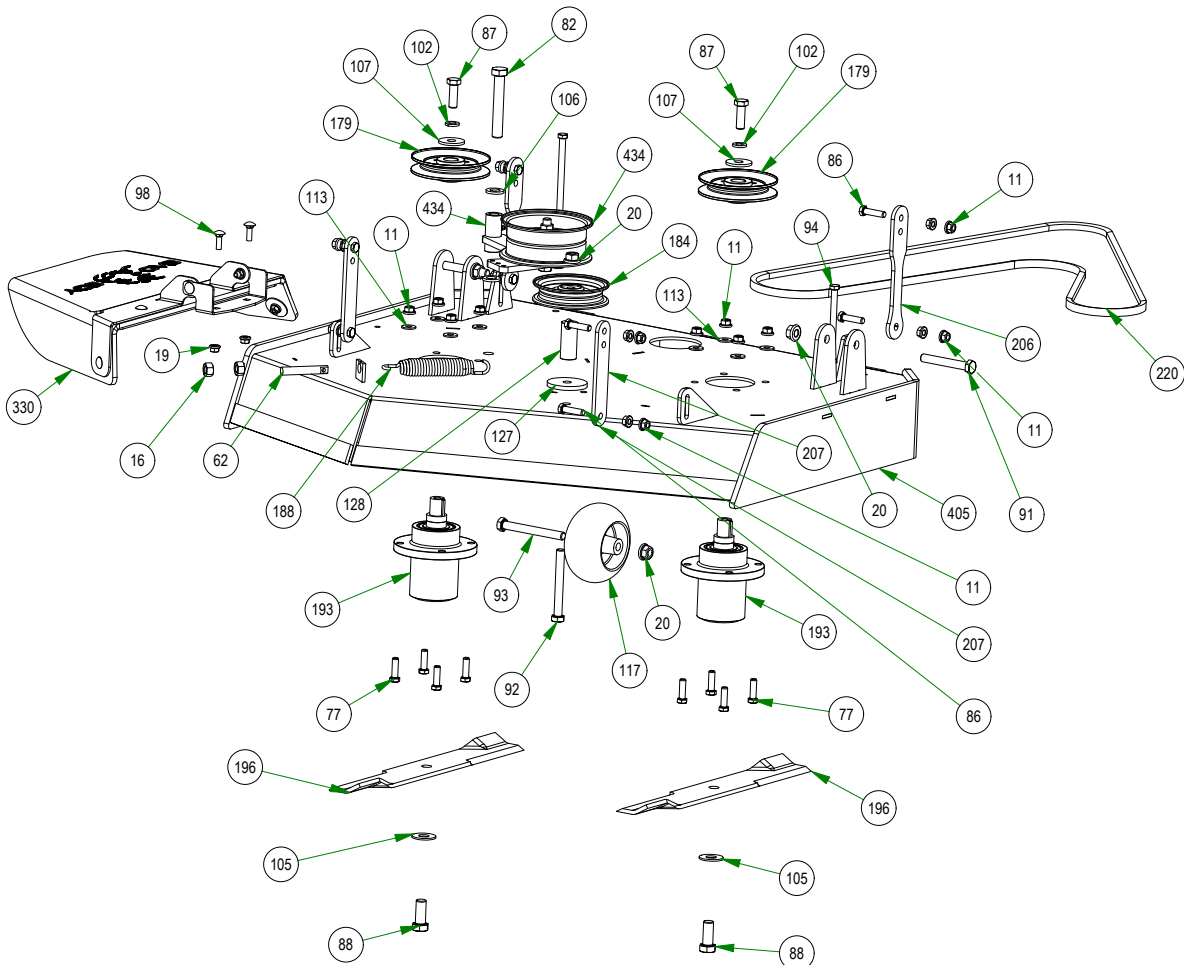

Parts List				Parts List			
ITEM	QTY	PART NUMBER	DESCRIPTION	ITEM	QTY	PART NUMBER	DESCRIPTION
10	10	013-5201-00	3/8-16 HEX SERRATED FLANGE NUT HARD/ZINC	107	2	019-6020-00	1/2 BELLEVILLE WASHER (1-5/8 OD X .140 THK) ZINC
11	18	013-5202-00	3/8-16 NYLON INSERT FLANGE LOCKNUT (GR.F) ZINC	113	8	019-8044-00	5/16 USS FLAT WASHER (7/8 OD) ZINC
13	1	013-5301-00	5/8-11 NYLON INSERT JAM LOCKNUT ZINC	117	1	022-1001-00	2019 Deck Wheel
16	2	013-7018-00	1/2-13 HEX NUT ZINC	127	1	025-0025-00	MZ Deck Idler Spacer
19	5	013-8049-00	5/16-18 NYLON INSERT FLANGE LOCKNUT ZINC	128	1	025-0032-00	2019 Revolt Stationary Idle Spacer
20	4	013-8050-00	1/2-13 NYLON INSERT FLANGE LOCKNUT ZINC	129	4	025-0060-00	36 Deck Spindle Spacer
62	1	018-2004-50	All Thread	179	2	033-4820-00	MZ Deck Pulley
77	8	018-5040-00	3/8-16 X 1-1/4 HEX CAP SCREW (GR.5) ZINC	184	1	033-7026-00	5 V Idler Pulley 1/2" Bore
82	1	018-5311-00	5/8-11 X 4 HEX CAP SCREW (GR.8) ZINC YELLOW	188	1	034-2009-00	2009 Deck/Pump Idler Spring
86	8	018-6012-00	3/8-16 X 1-1/2 HEX CAP SCREW (GR.5) ZINC	193	2	037-2002-00	36" Revolt Spindle Assembly
87	2	018-6019-00	1/2-20 X 1-1/2 HEX CAP SCREW (GR.5) ZINC	196	2	038-3010-00	52" Deck Fusion Blade
88	2	018-6020-00	5/8-18 X 1-1/2 HEX CAP SCREW (GR.8) ZINC YELLOW	206	2	039-2128-00	2019 Stand-On Rear Deck Hanger
91	2	018-6054-00	1/2-13 X 3-1/2 HEX CAP SCREW (GR.5) ZINC	207	2	039-2129-00	2019 Revolt Front Deck Hanger
92	1	018-7049-00	1/2-13 X 4-1/4 HEX CAP SCREW (GR.5) ZINC	220	1	041-8054-00	2020 Walk-Behind 36 Deck Belt
93	1	018-7050-00	1/2-13 X 4-1/2 HEX CAP SCREW (GR.5) ZINC	221	2	042-0010-00	3/16 X 1 SQ MACHINERY KEY 1018 STL ZINC
94	2	018-7060-00	3/8-16 X 5-1/2 HEX CAP SCREW (GR.5) ZINC	330	1	210-6016-98	2020 36 Stand On Discharge Assembly
98	5	018-8065-00	5/16-18 X 1 CARRIAGE BOLT (GR.8) ZINC	365	1	084-5005-00	2023 MZ Stripping Kit Rubber
102	2	019-5007-00	1/2 SPLIT LOCKWASHER (GR.8) ZINC/YELLOW	403	1	026-0307-00	*Varies*
105	2	019-5038-00	5/8 USS FLAT WASHER (1-3/4" OD) GR.8 ZINC YELLOW	405	1	060-2330-00	2023 36" DECK
106	2	019-6017-00	.635 ID X 1.120 OD X .140 THICK FLAT WASHER NYLON	434	1	039-6952-98	2020 36" Revolt Deck Idler Assembly