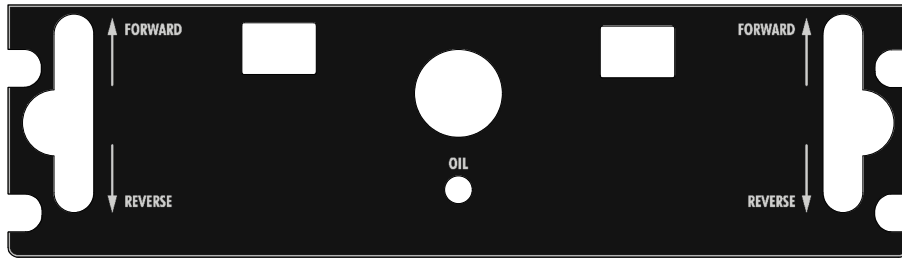

36" Revolt Deck Belt Route Decal

091-4059-00

36" Revolt Pump Belt Route Decal

091-8001-00

Deck Impact Patent Decal 9591803

091-3150-00
Outlaw Warning Decal

BAD BOY MOWERS

PARTS SECTION: DECALS CONT.