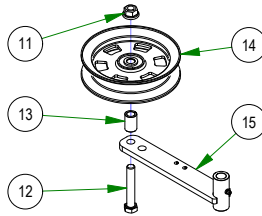

039-6945-19
2019 Revolt Deck Idler Assembly