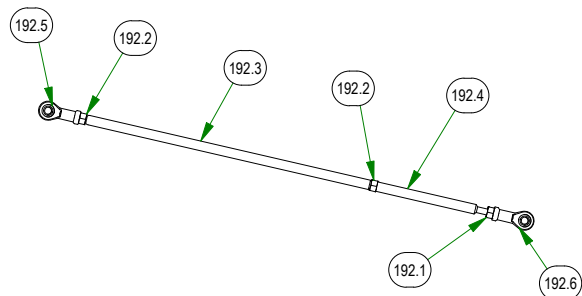

**PUSH ROD ASSEMBLY
035-0006-19**