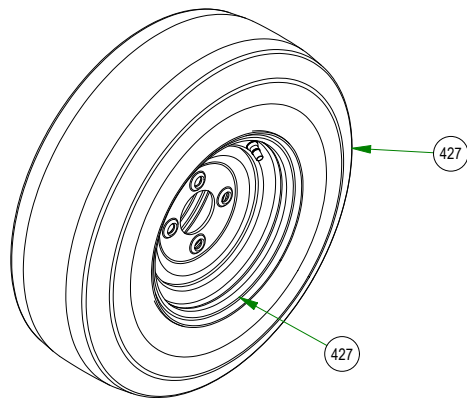

BAD BOY MOWERS

PARTS SECTION: TRANSAXLE SUBS

Parts List				Parts List			
ITEM	QTY	PART NUMBER	DESCRIPTION	ITEM	QTY	PART NUMBER	DESCRIPTION
119	1	022-4040-00	23x9-12 Reaper Turf Tire & Wheel Assembly	192.1	1	013-6050-00	5/16" LH Fine Threaded Jam Nut
119.1	1	022-3011-00	12x7" Black Wheel	192.2	2	013-6051-00	3/8" Fine Threaded Jam Nut
119.2	1	022-4035-00	23x9-12 Reaper Turf Tire Only	192.3	1	031-0092-00	2019 Revolt Push Rod
121	1	022-4200-00	23x11-12 Reaper Turf Assembly	192.4	1	035-0006-00	2019 Renegade Push Rod Adjuster
121.1	1	022-4070-00	12x8.5 Black Wheel	192.5	1	048-3000-00	Spherical Rod End - Outlaw
121.2	1	022-4195-00	Tire, 23/11x12 Reaper Turf	192.6	1	048-3002-00	Spherical Rod End - Outlaw
192	1	035-0006-19	2019 Revolt Push Rod Assembly	427	1	022-4041-00	21/7x10 Reaper Tire-36 Revolt

**36" REVOLT REAR TIRE
022-4041-00**