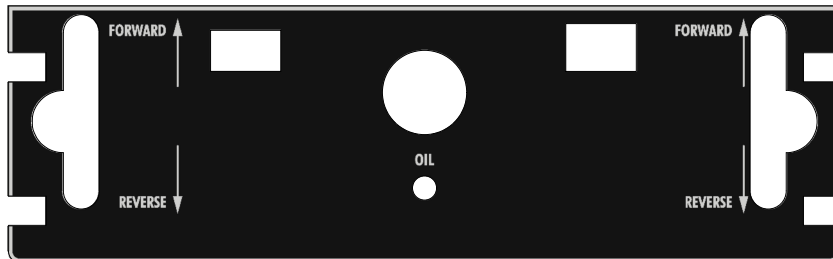

091-4017-23
2023 Revolt Control Panel Lower Decal

091-4054-00
852cc Revolt EFI Fender Decal

091-4018-23
2023 Revolt Control Panel Upper Decal

091-4021-00-Single
2019 Revolt 726cc Decal Set - Single

091-4056-00
36" Control Panel (upper) - Revolt