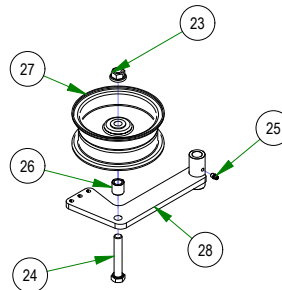

039-6945-20
2020 61 Revolt Deck Idler Assembly

039-6952-98
2020 36" Revolt Deck Idler Assembly