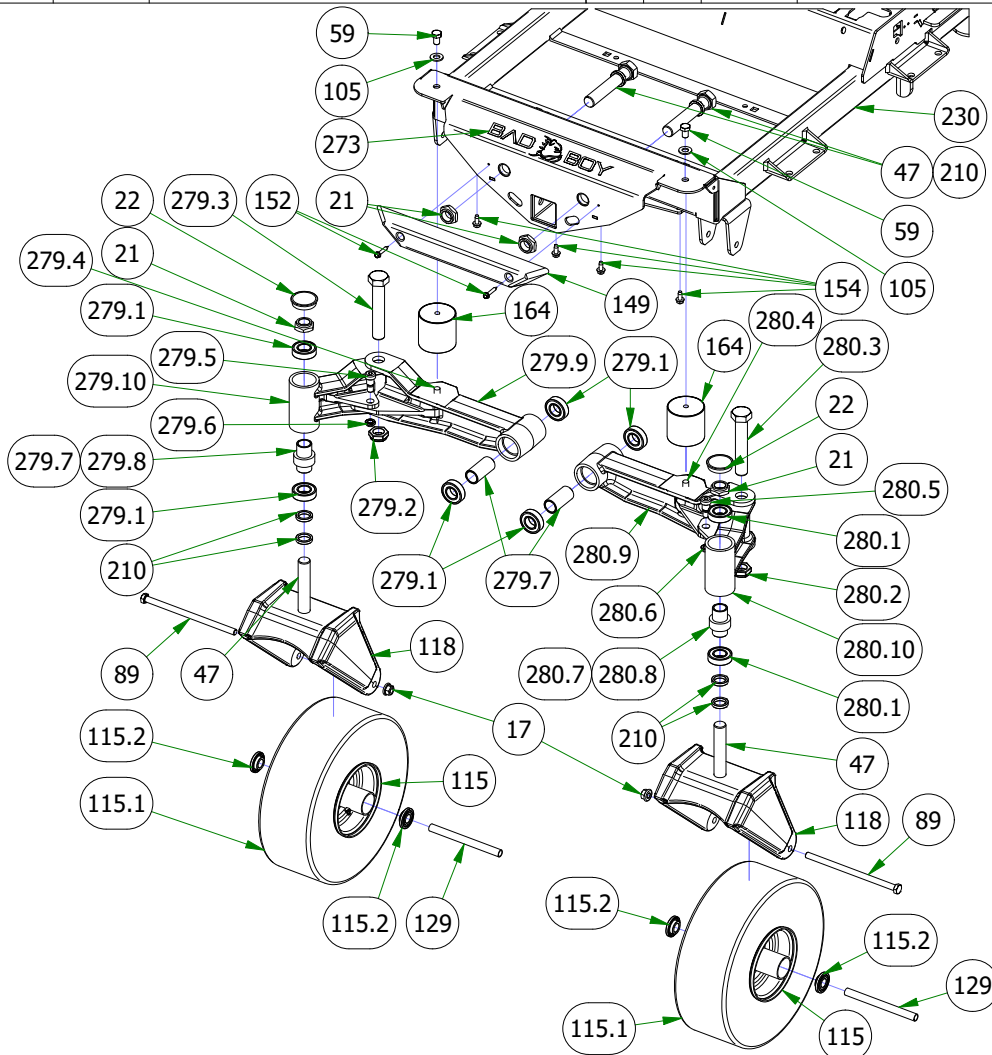

Parts List				Parts List			
ITEM	QTY	PART NUMBER	DESCRIPTION	ITEM	QTY	PART NUMBER	DESCRIPTION
17	2	013-8050-00	1/2-13 NYLON INSERT FLANGE LOCKNUT ZINC	279.1	4	010-1050-00	1641 BEARING W/2 CONTACT RUBBER SEALS
21	4	013-9004-00	1"-14 NYLON INSERT JAM LOCKNUT ZINC	279.2	1	013-9004-00	1" Fine Thread 1/2 Nylock Nut
22	2	014-2025-00	2017 Bearing Cover	279.3	1	018-0026-00	1"-14 X 5-1/2 HEX CAP SCREW (GR.8) ZINC YELLOW
47	4	018-0026-00	1"-14 X 5-1/2 HEX CAP SCREW (GR.8) ZINC YELLOW	279.5	1	018-3001-00	5/8 X 5/8 SOCKET SHOULDER BOLT ZINC YELLOW
59	2	018-1055-00	1/2-13 X 3/4 HEX CAP SCREW (GR.5) ZINC	279.6	1	018-4010-00	1/2-13 NYLON INSERT JAM LOCKNUT ZINC
89	2	018-7010-00	1/2-13 X 9 HEX CAP SCREW (GR.5) ZINC	279.7	2	025-0003-00	2016 Front Bearing Spacer
105	2	019-5702-00	1/2 SAE FLAT WASHER (1-1/16" OD) GR.8 ZINC YELLOW	279.8	1	029-7050-00	Rubber Stabilizer (Front Forks) [R series]
115	2	022-0003-00	2019 15x6.00-6 Non Pneumatic Black Front Assembly	279.9	1	250-0032-01	61" & 72" Rogue Front Suspension Arm Inner RH
115.1	1	022-0004-00	15x6-6 Tire Only	279.10	1	250-0032-02	61" & 72" Rogue Front Suspension Arm Outer RH
115.2	2	022-7010-00	1-3/4" Bearing-Large Bore Front Rim	279.4	1	018-2009-00	1/2-13 x 1" Stud
118	2	023-0004-20	2020 R Series Cast Front Fork	280	1	250-0033-03	2022 61/72 Rogue/Renegade Front Suspension Asy LH
129	2	025-5202-00	Front Wheel Spanner	280.1	4	010-1050-00	1641 BEARING W/2 CONTACT RUBBER SEALS
149	1	029-8000-00	2017 XP BUMPER	280.2	1	013-9004-00	1" Fine Thread 1/2 Nylock Nut
152	2	030-7039-00	1/4-14 X 1-1/2 HEX WASHER UNSLOT TEK/3 ZINC	280.3	1	018-0026-00	1"-14 X 5-1/2 HEX CAP SCREW (GR.8) ZINC YELLOW
154	4	030-7042-00	5/16-18 X 3/4 HEX WASHER SLOT (F) TCS ZINC	280.4	1	018-2009-00	1/2-13 x 1" Stud
164	2	032-8999-00	Vibration Mount-Blue Dot	280.5	1	018-3001-00	5/8 X 5/8 SOCKET SHOULDER BOLT ZINC YELLOW
210	6	058-1000-00	1.02 ID X 1.38 OD X .250 THK SPACER ZINC	280.6	1	018-4010-00	1/2-13 NYLON INSERT JAM LOCKNUT ZINC
230	1	070-5373-19	2019 Renegade Gas Frame - Powdercoated	280.7	2	025-0003-00	2016 Front Bearing Spacer
273	1	091-4063-00	Flying Bulldog Front Bumper Decal	280.8	1	029-7050-00	Rubber Stabilizer (Front Forks) [R series]
276	1	091-8002-00	Independently Articulating Front Suspension Arms Patent Decal	280.9	1	250-0033-01	61" & 72" Rogue Front Suspension Arm Inner LH
279	1	250-0032-03	2022 61/72 Rogue/Renegade Front Suspension Asy RH	280.10	1	250-0033-02	61" & 72" Rogue Front Suspension Arm Outer RH