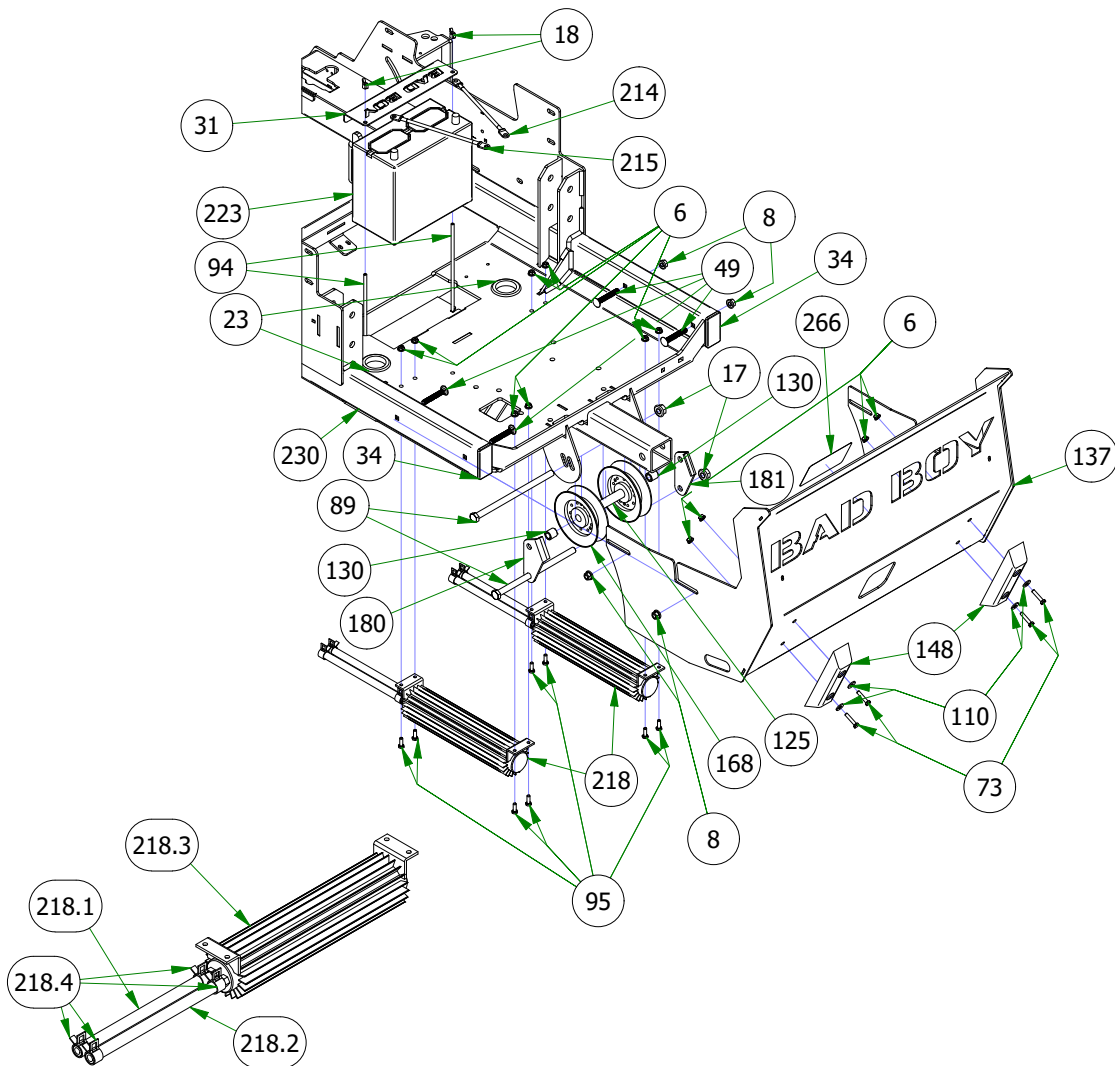

Parts List				Parts List			
ITEM	QTY	PART NUMBER	DESCRIPTION	ITEM	QTY	PART NUMBER	DESCRIPTION
6	12	013-2050-00	1/4-20 NYL INSERT FLANGE LOCKNUT ZINC	137	1	026-2224-00	2019 Horizontal Suspension Rear Cover
8	4	013-5202-00	3/8-16 NYLON INSERT FLANGE LOCKNUT (GR.F) ZINC	148	2	029-7038-00	8" Rubber Bumper
17	2	013-8050-00	1/2-13 NYLON INSERT FLANGE LOCKNUT ZINC	168	2	033-7027-00	2019 Outlaw Horizontal Rear V Pulley
18	2	013-8051-00	1/4-20 WING NUT FORGED (TYPE A) LIGHT SERIES ZINC	180	1	039-0196-00	Renegade Deck Belt Rear Keeper - Left
23	2	014-2052-00	2019 2" x .25 Rubber Grommet	181	1	039-0197-00	Renegade Deck Belt Rear Keeper-Right
31	1	014-5063-00	2019 Horizontal Battery Hold Down Cover	214	1	064-4000-00	Red Battery Cable - Diesel
34	2	014-9003-00	1 1/2 x 3 Frame Plug	215	1	064-4001-00	Black Battery Cable - Diesel
49	4	018-0044-00	3/8" x 2 1/2" Carriage Bolt	218	2	067-8052-19	Renegade Oil Cooler Assembly
73	4	018-4702-00	1/4-20 X 1-1/4 HEX CAP SCREW (GR.5) ZINC	218.1	1	051-8063-14	3/8" Clear Hose
89	2	018-7010-00	1/2-13 X 9 HEX CAP SCREW (GR.5) ZINC	218.2	1	051-8063-24	3/8" Clear Hose
94	2	018-8051-00	1/4-20 X 9 CARRIAGE BOLT ZINC	218.3	1	067-8052-00	2019 12" Oil Cooler With Fittings
95	8	018-8052-00	1/4-20 X 3/4 HEX CAP SCREW (GR.5) ZINC	218.4	4	072-8065-00	3/8" Hose Clamp
110	4	019-7040-00	1/4 USS FLAT WASHER (3/4 OD) ZINC	223	1	068-8050-00	Battery - Diesel/Renegade Models PF-516
125	1	025-0028-00	2019 Pulley Spacer .75 x .5 x 4.375	230	1	070-5373-19	2019 Renegade Gas Frame - Powdercoated
130	2	025-5203-00	.51 ID X .75 OD X .75 LGTH SOLID SPACER ZINC	266	1	091-4032-00	2019 Renegade Pump Belt Route Decal

Oil Cooler Assembly