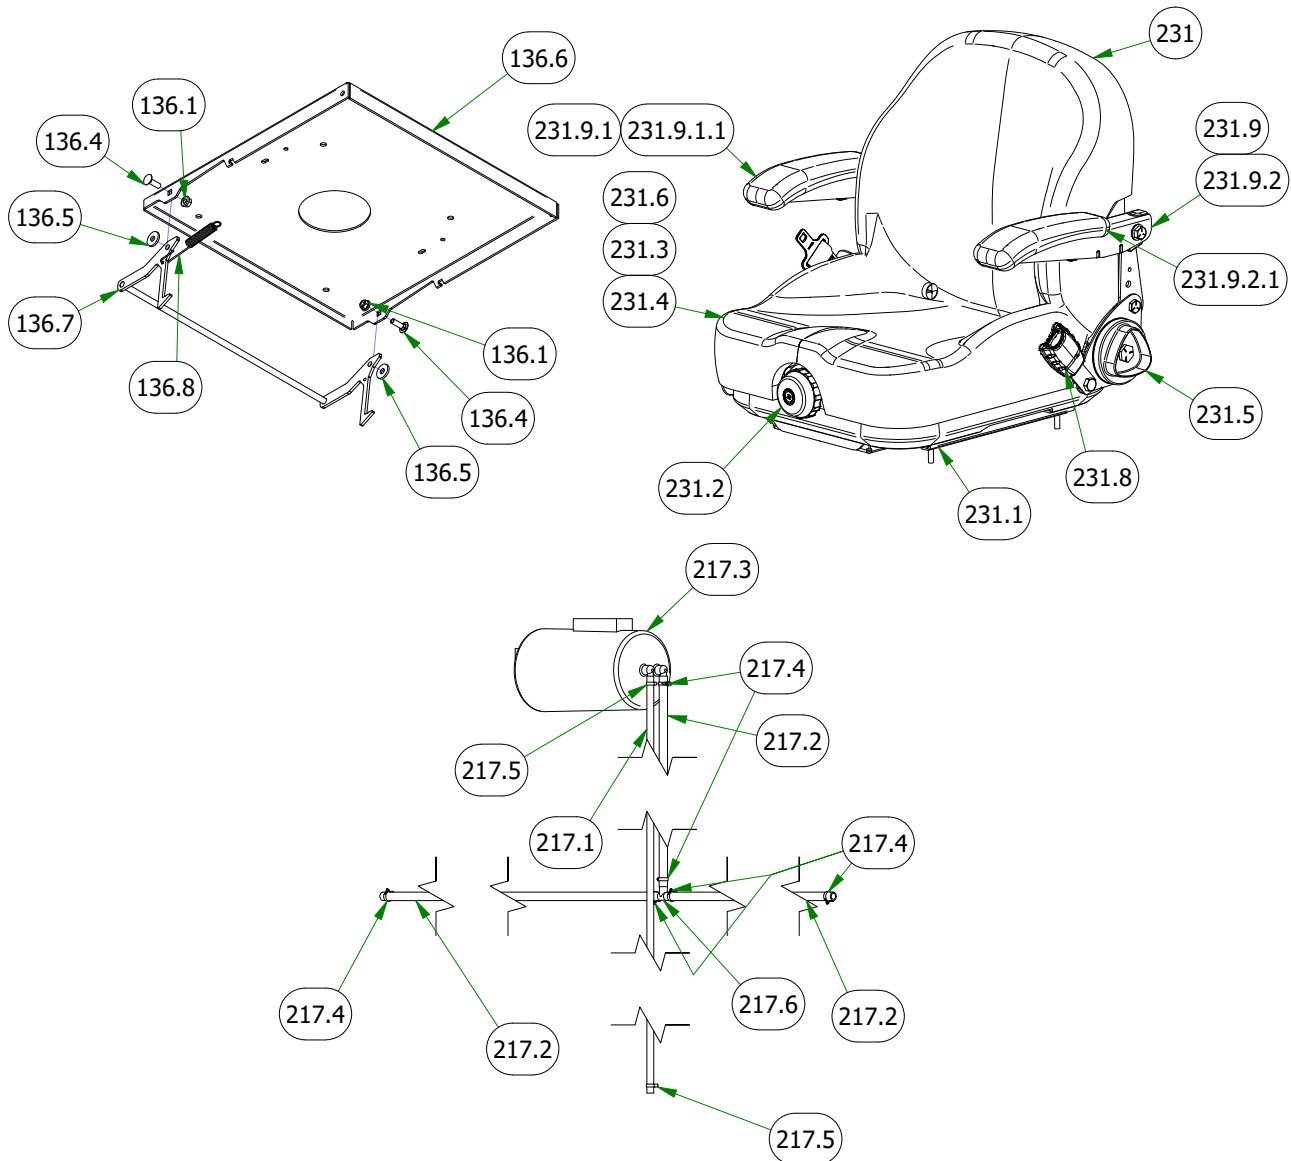

Parts List				Parts List			
ITEM	QTY	PART NUMBER	DESCRIPTION	ITEM	QTY	PART NUMBER	DESCRIPTION
136	1	026-2019-21	R-SERIES SEAT PLATE ASSEMBLY	231	1	071-6065-22	2022 Suspension Seat w/Seatbelt
136.5	2	019-6042-00	.360 ID X .983 OD X .120 THICK FLAT WASHER NYLON	231.1	1	071-6065-06	4" Single Locking Track Kit
136.8	1	034-1025-00	Brake Spring	231.2	1	071-6065-05	Weight Adjust Indicator Knob Assy
136.6	1	026-2019-00	R-SERIES SEAT PLATE	231.3	1	071-6065-13	Bellows w/Hardware
136.4	2	018-8065-00	5/16-18 X 1 CARRIAGE BOLT (GR.8) ZINC	231.4	1	071-6065-16	Cushion Cover Kit for I3M-Logo
136.1	2	013-8049-00	5/16-18 NYLON INSERT FLANGE LOCKNUT ZINC	231.5	1	071-6065-10	Recliner Adjustment Knob-New
136.7	1	028-0090-00	Seat Latch Rod Assembly	231.6	1	071-6065-07	Delta Plunger Switch - N.O.
217	1	067-0020-19	2019 Outlaw EPA Cannister Assembly	231.7	1	071-6065-15	Back Cover for I3M - Recl - Logos
217.1	1	051-2025-66	3/16" Vinyl Tubing, 66" Long	231.8	1	071-6065-14	2" Retractable Belt Kit w/Spacers
217.2	3	051-8072-38	1/4" Vinyl Tubing 38" Long	231.9	1	071-6065-04	Set of Armrests-SS Front Adj
217.3	1	067-0020-00	Carbon Canister	231.9.1	1	071-6065-11	RH Armrest-Selfskin Front Adj
217.4	6	072-8070-00	3/16 Vinyl Clamp	231.9.1.1	1	071-6065-03	Black Selfskin-Arm Pad Only
217.5	2	072-8073-00	3/16" Vinyl Hose Clamp	231.9.2	1	071-6065-12	LH Armrest-Selfskin Front Adj
217.6	1	073-8068-00	fuel line T	231.9.2.1	1	071-6065-03	Black Selfskin-Arm Pad Only