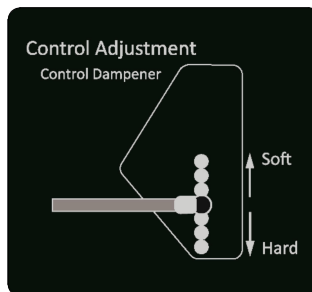

091-4032-00
2019 Renegade Pump Belt Route Decal

091-0917-18
2018 61" Deck Decal

091-0918-18
2018 72" Deck Decal

091-4038-00
Control Adj. Control Rod Decal

091-4039-00
Control Adj. Control Dampener Decal

091-1114-00
2018 LH/RH Steering Control Decal Roll