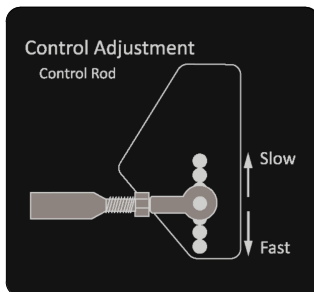

091-4038-00
Control Adj. Control Rod Decal