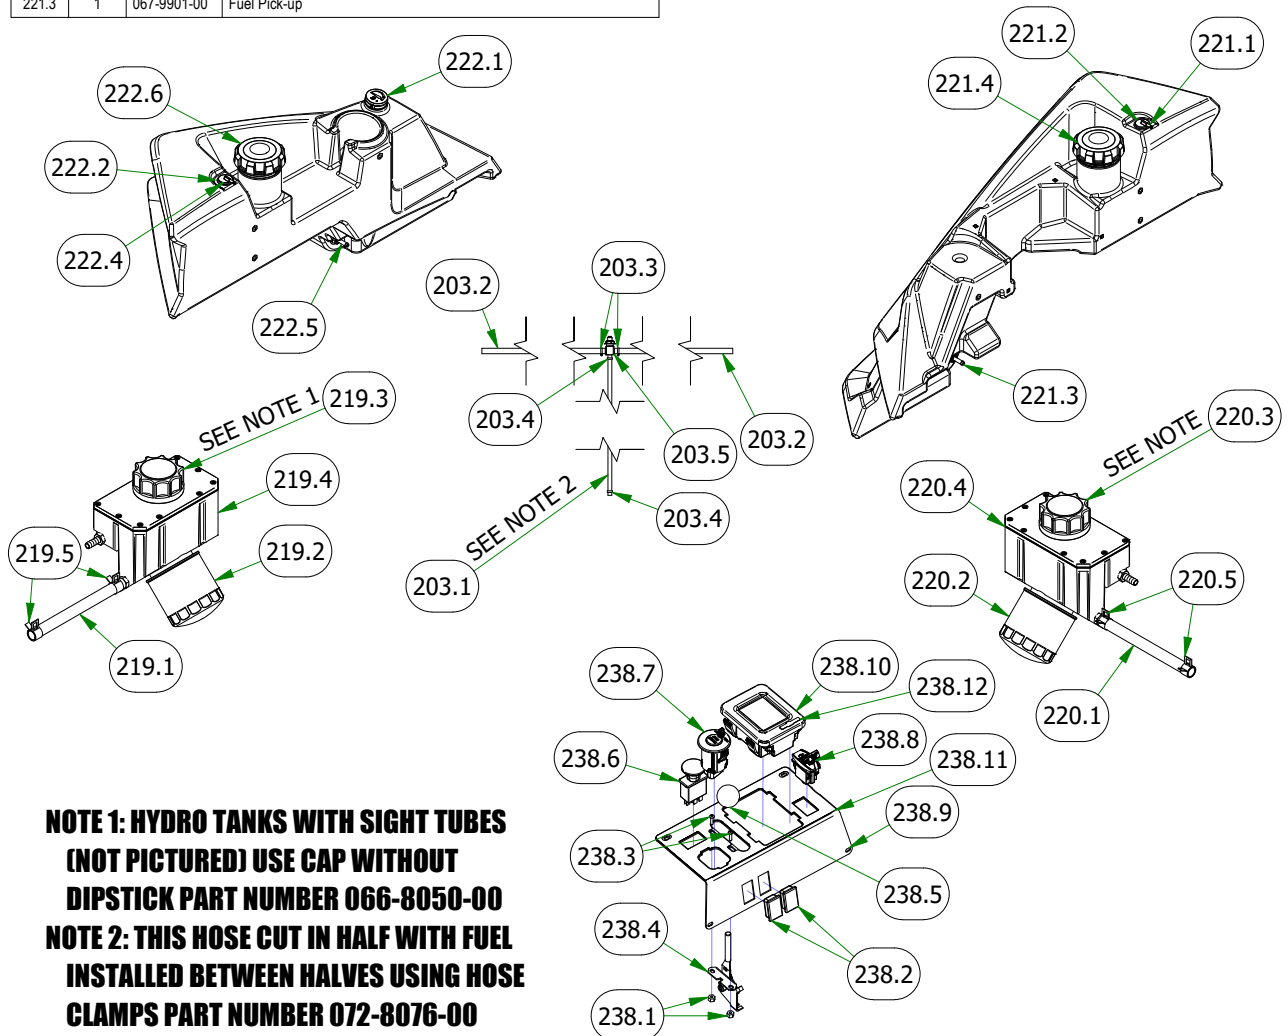

Parts List				Parts List			
ITEM	QTY	PART NUMBER	DESCRIPTION	ITEM	QTY	PART NUMBER	DESCRIPTION
203	1	051-2019-29	2023 Rebel Rogue Renegade Fuel Line for Kohler	221.4	1	067-9904-00	Fuel Cap
203.1	1	051-8067-22	1/4" Fuel Line Hose	222	1	067-9960-50	2019 Left Rebel, Rogue, Renegade Fuel Tank (GAS)
203.2	2	051-8075-26	5/16" fuel line hose	222.1	1	067-4080-00	Fuel Gauge with Grommet
203.3	2	072-8068-00	5/16 Fuel Line Clamp	222.2	1	067-6054-00	Roll Over Valve Grommet
203.4	2	072-8069-00	1/4 Fuel Hose Clamp	222.3	1	067-6056-00	Fuel Gauge Grommet
203.5	1	067-6058-00	3 Way Fuel Shut-Off Valve 5/16 x 5/16 x 1/4	222.4	1	067-6070-00	Rollover Valve
219	1	067-8053-18	LH Rogue Hydro Tank Assy	222.5	1	067-9901-00	Fuel Pick-up
219.1	1	051-8064-21	1/2 Clear Braded Hose Priced/Foot	222.6	1	067-9904-00	Fuel Cap
219.2	1	063-8014-00	Hydraulic Filter	238	1	079-3482-19	Renegade Control Panel Assembly
219.3	1	066-8050-22	Hydraulic Tank Cap W/Dipstick	238.1	2	013-5019-00	10-24 Nylon Insert Locknut
219.4	1	067-8053-00	2019 Left Outlaw Gen2 Hydro Tank Suspension Only	238.2	2	018-1040-00	Light Plug
219.5	2	072-8066-00	1/2 Hose Clamp	238.3	2	018-5200-00	10-24 X 5/8 BS Button Head Bolt
220	1	067-8054-18	RH Rogue Hydro Tank Assy	238.4	1	055-2012-00	Universal Throttle Head - 2012
220.1	1	051-8064-21	1/2 Clear Braded Hose Priced/Foot	238.5	1	055-2013-00	Throttle Knob
220.2	1	063-8014-00	Hydraulic Filter	238.6	1	056-8058-00	PTO Switch
220.3	1	066-8050-22	Hydraulic Tank Cap W/Dipstick	238.7	1	077-0004-00	2019 Push to Start Switch w/fob
220.4	1	067-8054-00	2019 Right Outlaw Gen2 Hydro Tank Suspension Only	238.8	1	077-2076-00	USB Port
220.5	2	072-8066-00	1/2 Hose Clamp	238.9	1	079-3482-00	2019 Outlaw Digital Control Panel
221	1	067-9950-50	2019 Right Rebel, Rogue, Renegade Fuel Tank (GAS)	238.10	1	086-0013-00	2019 LED Display
221.1	1	067-6054-00	Roll Over Valve Grommet	238.11	1	091-4029-22	2022 Renegade (Gas) Control Panel Decal
221.2	1	067-6070-00	Rollover Valve	238.12	1	091-4030-22	2022 Digital Display Decal
221.3	1	067-9901-00	Fuel Pick-up