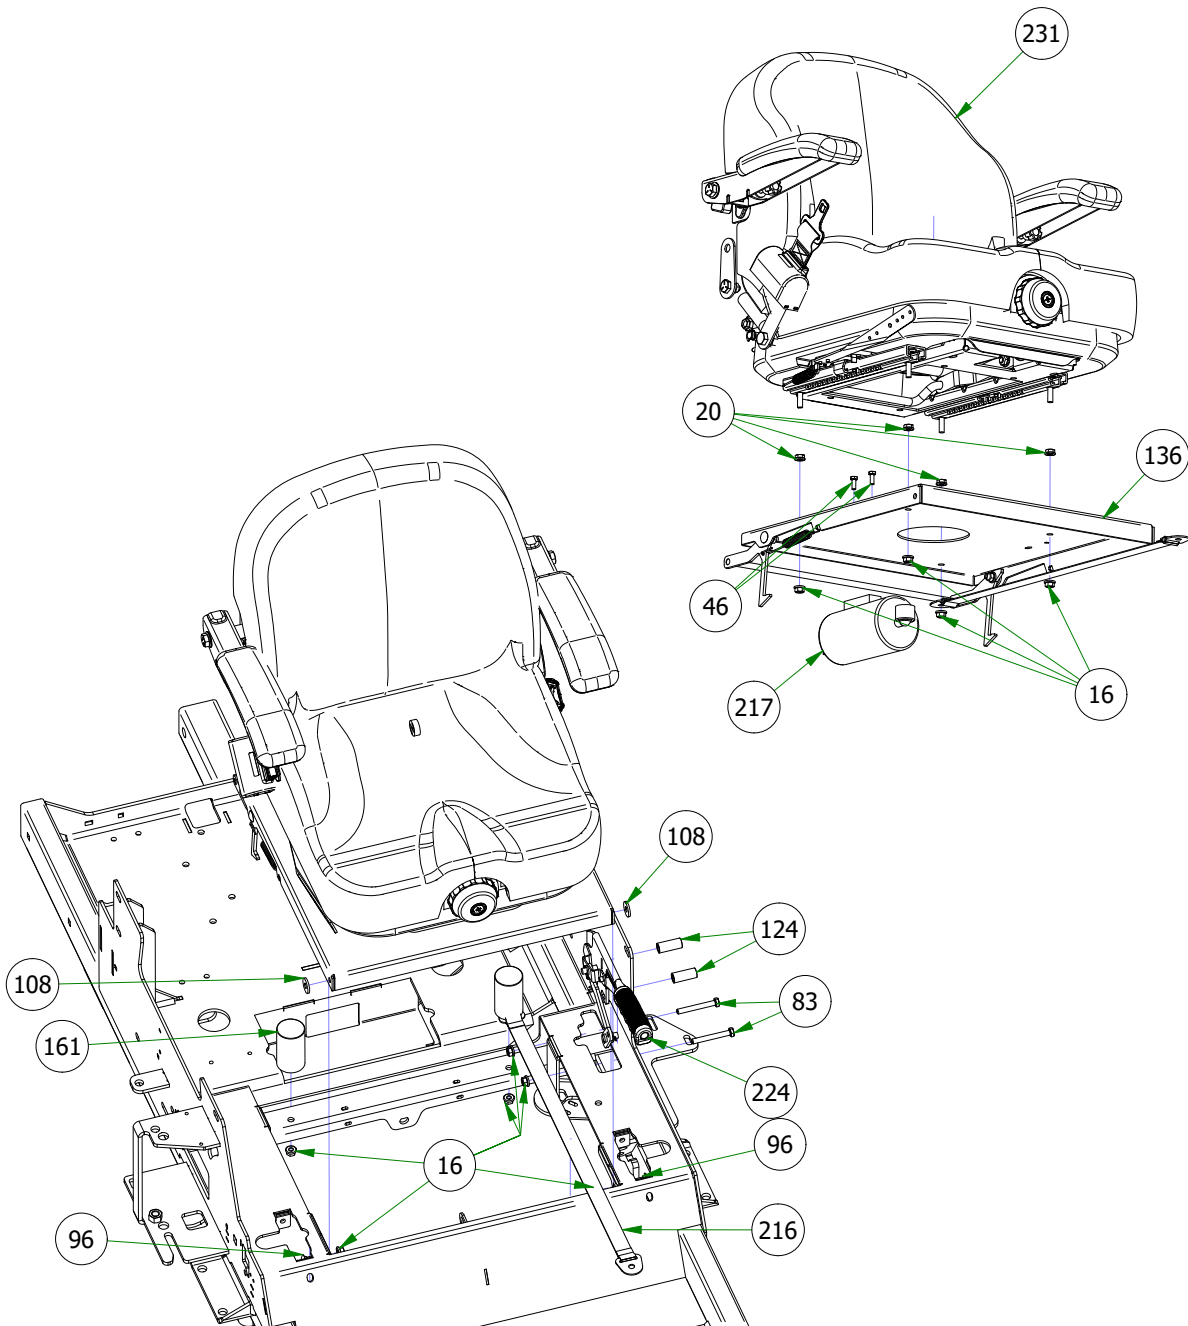

BAD BOY MOWERS

PARTS SECTION: SEAT & BRAKE

Parts List				Parts List			
ITEM	QTY	PART NUMBER	DESCRIPTION	ITEM	QTY	PART NUMBER	DESCRIPTION
16	10	013-8049-00	5/16-18 NYLON INSERT FLANGE LOCKNUT ZINC	136	1	026-2019-21	R-SERIES SEAT PLATE ASSEMBLY
20	4	013-9002-00	5/16-18 HEX SERRATED FLANGE NUT HARD/ZINC	161	2	032-0001-00	2019 Bad Boy X Cylindrical Seat Mount
46	2	018-0024-00	M6-1.0 X 16MM DIN 933 HEX TAP BOLT (CL 8.8) ZINC	216	1	064-8083-00	Seat Strap with Buckles
83	2	018-5344-00	5/16-18 X 2-1/2 HEX CAP SCREW (GR.5) ZINC	217	1	067-0020-19	2019 Outlaw EPA Cannister Assembly
96	2	018-8065-00	5/16-18 X 1 CARRIAGE BOLT (GR.8) ZINC	224	1	069-0001-00	2019 Brake Handle Assembly
108	2	019-6042-00	.360 ID X .983 OD X .120 THICK FLAT WASHER NYLON	230	1	070-5373-19	2019 Renegade Gas Frame - Powdercoated
124	2	025-0027-00	.380 ID X .625 OD X 1.500 LGTH 2019 OUTLAW BRAKE HANDLE SPACER ZINC	231	1	071-6065-22	2022 Suspension Seat w/Seatbelt