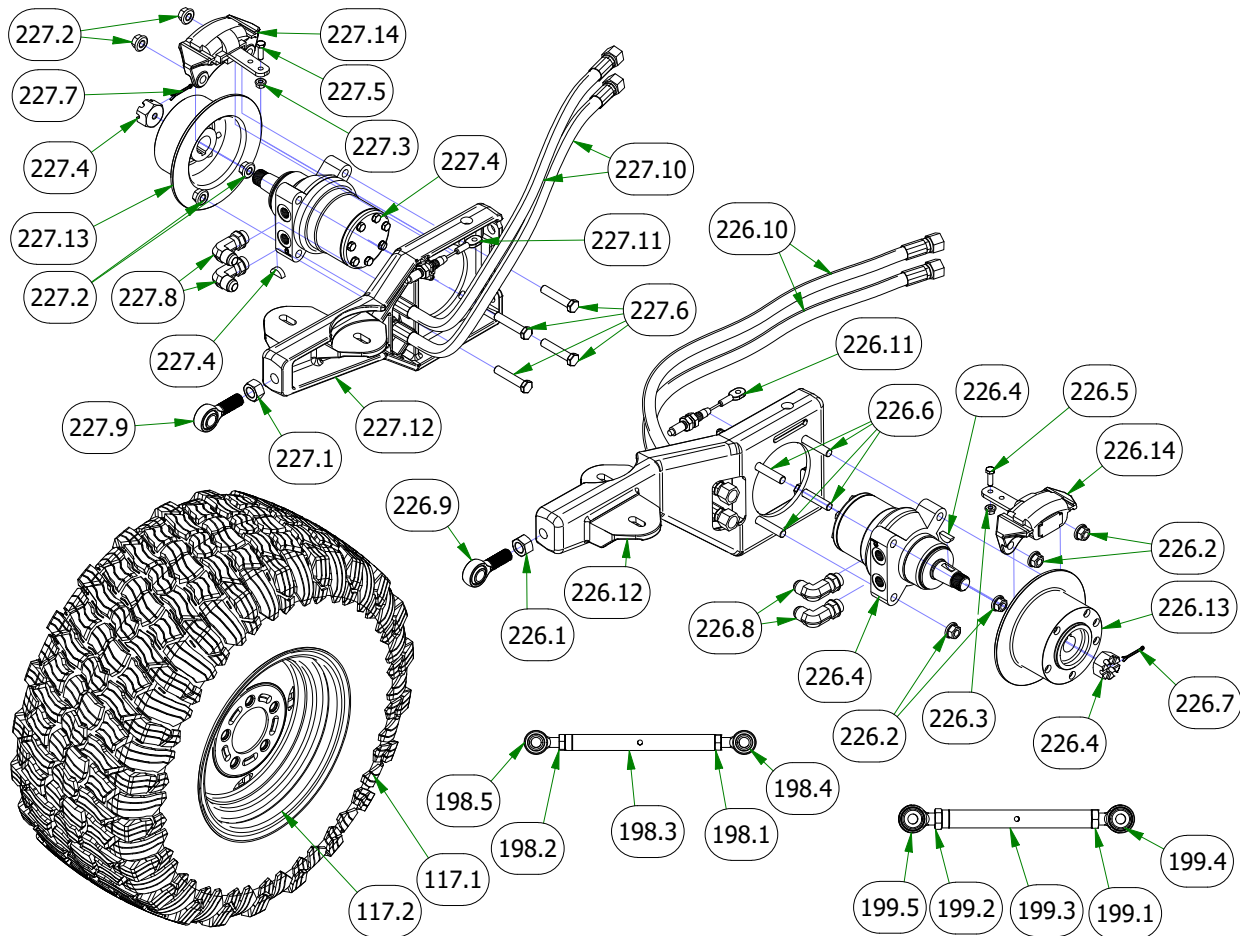

Parts List				Parts List			
ITEM	QTY	PART NUMBER	DESCRIPTION	ITEM	QTY	PART NUMBER	DESCRIPTION
117	2	022-4090-00	2019 Assy-26x12-12 Reaper Turf - 10.5" Rim	226.8	2	024-2065-00	2019 Rouge/Renegade Wheel Motor 90° Fitting #6801-10L
117.1	1	022-4085-00	2019 26x12-12 Reaper Turf Tire	226.9	1	048-7001-00	3/4-16 RH Male Rod End
117.2	1	022-4086-00	2019 10.5" Wheel	226.10	2	051-6007-00	2019 Renegade Hydro Hose
198	2	048-6061-00	2019 Suspension Radius Rod Assembly	226.11	1	064-8054-00	2019 Short Brake Cable-Suspension Models
198.1	1	013-0019-00	5/8-11 HEX JAM NUT ZINC	226.12	1	070-0001-00	2019 Left Trailing Arm
198.2	1	013-0020-00	NUT, 5/8-18LH	226.13	1	092-5201-00	Brake Disk
198.3	1	048-0001-00	2019 Suspension Link Body	226.14	1	092-7001-00	XP/AOS Left Brake Caliper
198.4	1	048-6062-00	2019 RH 5/8" Heim	227	1	070-0002-99	2019 Renegade Trailing RH Arm Assy
198.5	1	048-6063-00	2019 LH 5/8" Heim	227.1	1	013-0022-00	3/4"-16 Fine Full Nut
199	2	048-6064-00	2019 Suspension Radius Rod Assembly	227.2	4	013-6040-00	1/2-13 Gr 8 Centerlock Flange Nut
199.1	1	013-0027-00	3/4-16 HEX JAM NUT ZINC	227.3	1	013-8049-00	5/16-18 NYLON INSERT FLANGE LOCKNUT ZINC
199.2	1	013-0028-00	3/4-16 LH HEX JAM NUT ZINC	227.4	1	015-4600-00	18cc Parker Wheel Motor- Right
199.3	1	048-0002-00	Rear Radius Rod, 3/4 Body	227.5	1	018-2007-00	5/16-18 X 1 HEX CAP SCREW (GR.5) ZINC
199.4	1	048-6065-00	3/4-16 x 5/8 RH Heim	227.6	4	018-6041-00	1/2-13 x 2.75 Gr. 8 Hex Head Bolt
199.5	1	048-6066-00	3/4-16 x 5/8 LH Heim	227.7	1	020-7022-00	1/8 X 1-1/2 COTTER PIN ZINC
226	1	070-0001-99	2019 Renegade Trailing LH Arm Assy	227.8	2	024-2065-00	2019 Rouge/Renegade Wheel Motor 90° Fitting #6801-10L
226.1	1	013-0022-00	3/4"-16 Fine Full Nut	227.9	1	048-7001-00	3/4-16 RH Male Rod End
226.2	4	013-6040-00	1/2-13 Gr 8 Centerlock Flange Nut	227.10	2	051-6007-00	2019 Renegade Hydro Hose
226.3	1	013-8049-00	5/16-18 NYLON INSERT FLANGE LOCKNUT ZINC	227.11	1	064-9002-00	2019 Long Brake Cable-Renegade, Rogue
226.4	1	015-4601-00	18cc Parker Wheel Motor- Left	227.12	1	070-0002-00	2019 Right Trailing Arm
226.5	1	018-2007-00	5/16-18 X 1 HEX CAP SCREW (GR.5) ZINC	227.13	1	092-5201-00	Brake Disk
226.6	4	018-6041-00	1/2-13 x 2.75 Gr. 8 Hex Head Bolt	227.14	1	092-7000-00	XP/AOS Right Brake Caliper
226.7	1	020-7022-00	1/8 X 1-1/2 COTTER PIN ZINC