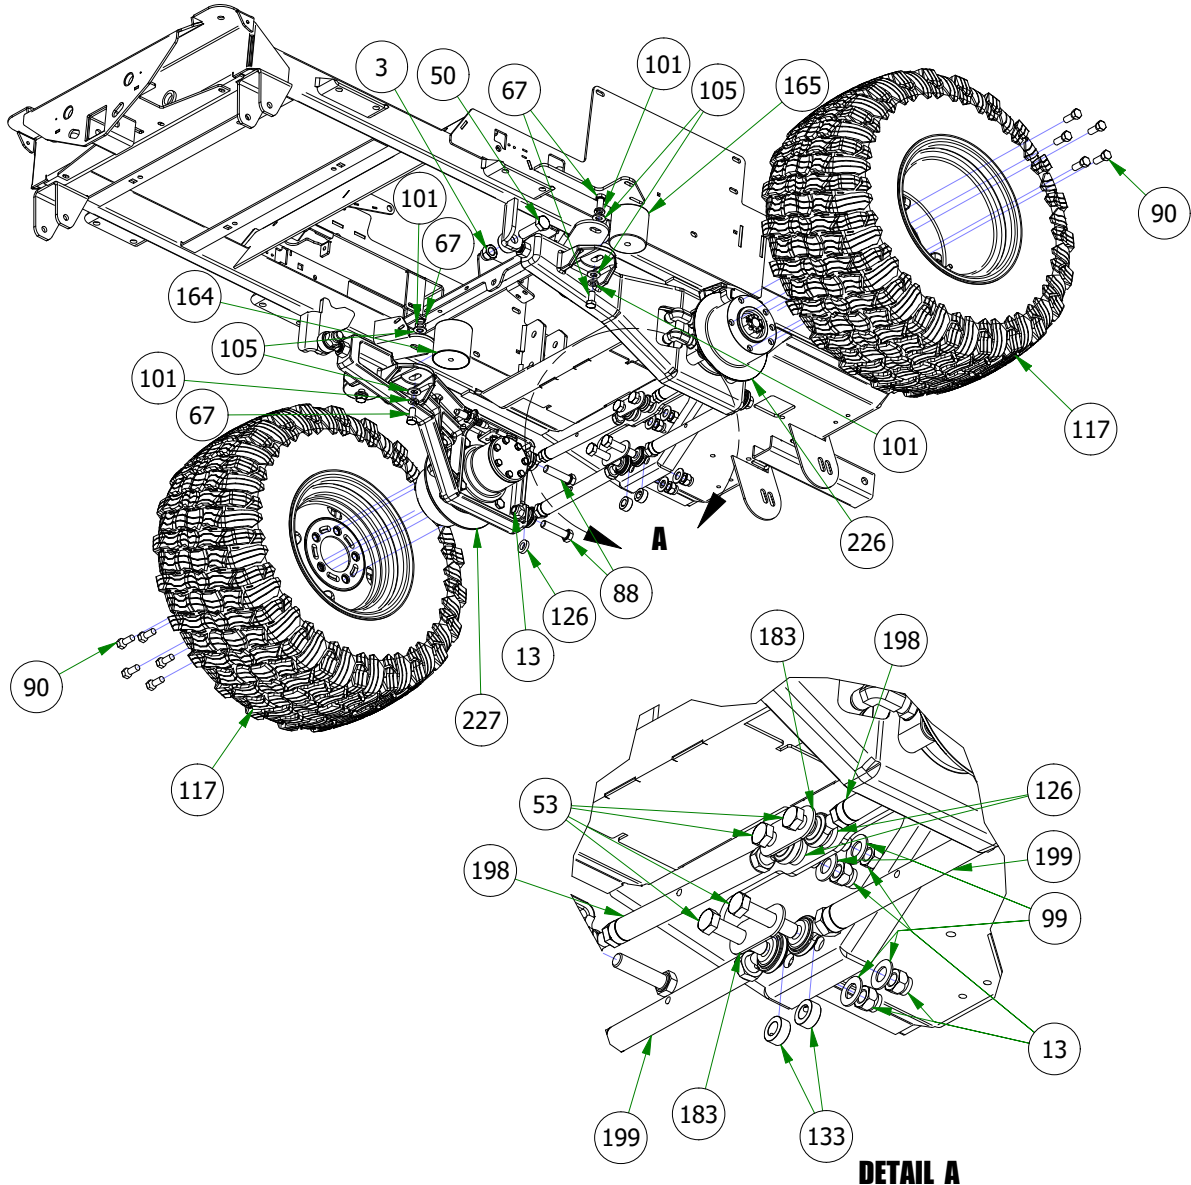

BAD BOY MOWERS

PARTS SECTION: REAR SUSPENSION

Parts List				Parts List			
ITEM	QTY	PART NUMBER	DESCRIPTION	ITEM	QTY	PART NUMBER	DESCRIPTION
3	2	013-0023-00	3/4-10 NYLON INSERT LOCKNUT ZINC	117	2	022-4090-00	2019 Assy-26x12-12 Reaper Turf -10.5" Rim
13	8	013-7021-00	5/8-11 NYLON INSERT LOCKNUT ZINC	126	4	025-0071-00	Spacer 1.125OD x .625 ID x .250 Length
23	2	014-2052-00	2019 2" x .25 Rubber Grommet	133	2	025-7020-00	5/8 SOLID SHAFT COLLAR (W/1 SET SCREW) ZINC
50	2	018-0045-00	3/4-10 X 2-1/2 HEX CAP SCREW (GR.5) ZINC	164	2	032-8999-00	Vibration Mount-Blue Dot
53	4	018-0049-00	5/8-11 X 2-3/4 HEX CAP SCREW (GR.5) ZINC	165	2	032-9000-00	Vibration Mount-Green Dot
67	8	018-2030-00	1/2-13 X 1 HEX CAP SCREW (GR.5) ZINC	183	2	039-2145-00	2019 Suspension Gusset Outlaw
88	4	018-6059-00	5/8-11 X 2-1/2 HEX CAP SCREW (GR.5) ZINC	198	2	048-6061-00	2019 Suspension Radius Rod Assembly
90	10	018-7033-00	1/2-20 x 60" Lug Bolts Zinc Grade 8	199	2	048-6064-00	2019 Suspension Radius Rod Assembly
99	4	019-0009-00	5/8" Flat Washer SAE Spec Grade 8	226	1	070-0001-99	2019 Renegade Trailing LH Arm Assy
101	8	019-5007-00	1/2 SPLIT LOCKWASHER (GR.8) ZINC/YELLOW	227	1	070-0002-99	2019 Renegade Trailing RH Arm Assy
105	8	019-5702-00	1/2 SAE FLAT WASHER (1-1/16" OD) GR.8 ZINC YELLOW	230	1	070-5373-19	2019 Renegade Gas Frame - Powdercoated