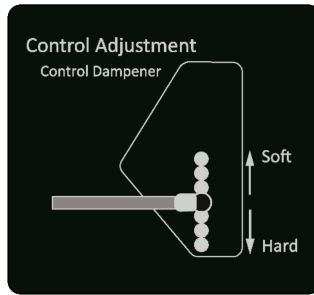

091-4039-00

Control Adj. Control Dampener Decal