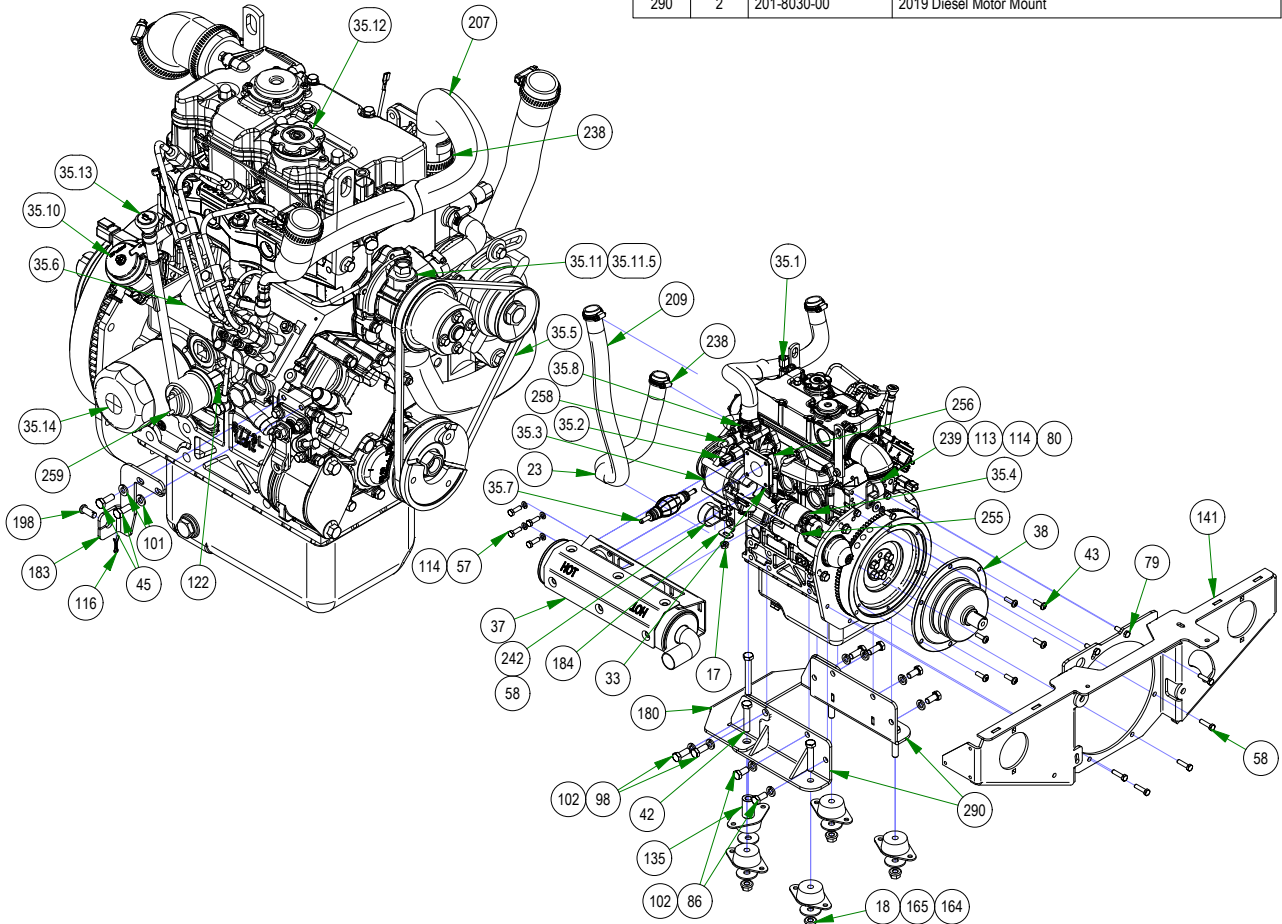

Hydro Tanks				Hydro Tanks			
ITEM	QTY	PART NUMBER	DESCRIPTION	ITEM	QTY	PART NUMBER	DESCRIPTION
23	2	014-1053-00	2019 Plastic Mesh Hose Loom	86	4	018-6022-00	M12-1.25 X 25MM DIN 961 HEX TAP BOLT (CL 8.8) ZINC
33	1	015-0010-50	Diesel Muffler Gasket	98	4	018-9002-00	M12-1.25 X 30MM DIN 961 HEX TAP BOLT (CL 8.8) ZINC
35	1	015-0097-00	24.7HP Perkins Engine, 403J-11	102	8	019-5007-00	1/2 SPLIT LOCKWASHER (GR.8) ZINC/YELLOW
35.1	1	015-0096-06	OIL PRESSURE SWITCH	113	5	019-8044-00	5/16 USS FLAT WASHER (7/8 OD) ZINC
35.2	1	015-0096-07	COOLANT TEMPERATURE SWITCH	114	5	019-8051-00	5/16 SPLIT LOCKWASHER ZINC
35.3	1	015-0096-09	ALTERNATOR	116	1	020-2000-00	3/32 X 1/2 COTTER PIN ZINC
35.4	1	015-0097-01	STARTER	122	1	024-0070-00	8mm x 1/8 mpt Adaptor
35.5	1	015-0097-02	ALTERNATOR BELT	128	2	025-0027-00	.380 ID X .625 OD X 1.500 LGTH 2019 OUTLAW BRAKE HANDLE SPACER ZINC
35.6	1	015-0097-03	FUEL SHUTOFF SOLENOID	131	2	025-2001-00	ACS Spacer 3/4x3/8x1/4
35.7	1	015-0097-04	FUEL PRIMING BULB PUMP	135	1	025-5339-00	1 3/4" Pulley Spacer
35.8	1	015-0097-06	THERMOSTAT GASKET	165	5	032-4051-00	.520 ID X 1.750 OD X .120 THICK FLAT WASHER ZINC
35.10	1	015-0097-08	FUEL LIFT PUMP	180	1	039-0176-00	2022 Renegade Diesel Front Engine Mount
35.11	1	015-0097-09	WATER PUMP WITH GASKET	183	1	039-1010-00	Throttle Bracket
35.11.5	1	015-0097-05	THERMOSTAT	184	1	039-1015-00	Diesel Radiator Hose Clamp Bracket
35.12	1	015-0097-11	OIL FILLER CAP	198	1	044-2006-00	1/4 X 5/8 CLEVIS PIN PLAIN
35.13	1	015-0097-12	OIL LEVEL DIPSTICK	207	1	051-3003-00	2019 Diesel Radiator Hose Upper
35.14	1	063-2010-01	OIL FILTER	208	1	051-3004-00	2019 Diesel Air intake Hose
37	1	015-1019-00	2019 Renegade 1100cc Diesel Muffler	209	1	051-3005-00	2019 Diesel Radiator Hose Lower
38	1	017-3001-00	2019 Diesel Stub Shaft Double V	238	4	072-2003-00	1 1/8" Hose Clamp
42	4	018-0015-00	1/2-13 X 2-1/2 HEX CAP SCREW GR 5 ZINC	239	1	072-5000-00	Diesel Hydraulic Hose Clamp
43	6	018-0016-00	5/16-18 X 1 BUTTON TORX CAP SCREW ZINC	255	1	086-0003-00	Red Battery Cable Alternator to Starter Cable
44	2	018-0023-00	5/16-18 X 2-1/4 HEX CAP SCREW (GR.5) ZINC	256	1	086-0009-00	2022 DIESEL JUMPER WIRE, WHITE, 14AWG
57	4	018-2001-00	M8-1.25 X 25MM DIN 933 HEX TAP BOLT (CL 10.9) ZINC	258	1	086-7003-00	Coolant Temperature Sender
74	1	018-5019-00	1/2-13 X 4 HEX CAP SCREW (GR.8) ZINC YELLOW	259	1	086-7004-00	Oil Pressure Guage with Sender
79	2	018-5320-00	M8-1.25 X 30MM DIN 933 HEX TAP BOLT (CL 10.9) ZINC	283	1	091-4064-00	Patent Decal (ROGUE/RENEGADE)
80	1	018-5321-00	M8-1.25 X 20MM DIN 933 HEX TAP BOLT (CL 8.8) ZINC	290	2	201-8030-00	2019 Diesel Motor Mount