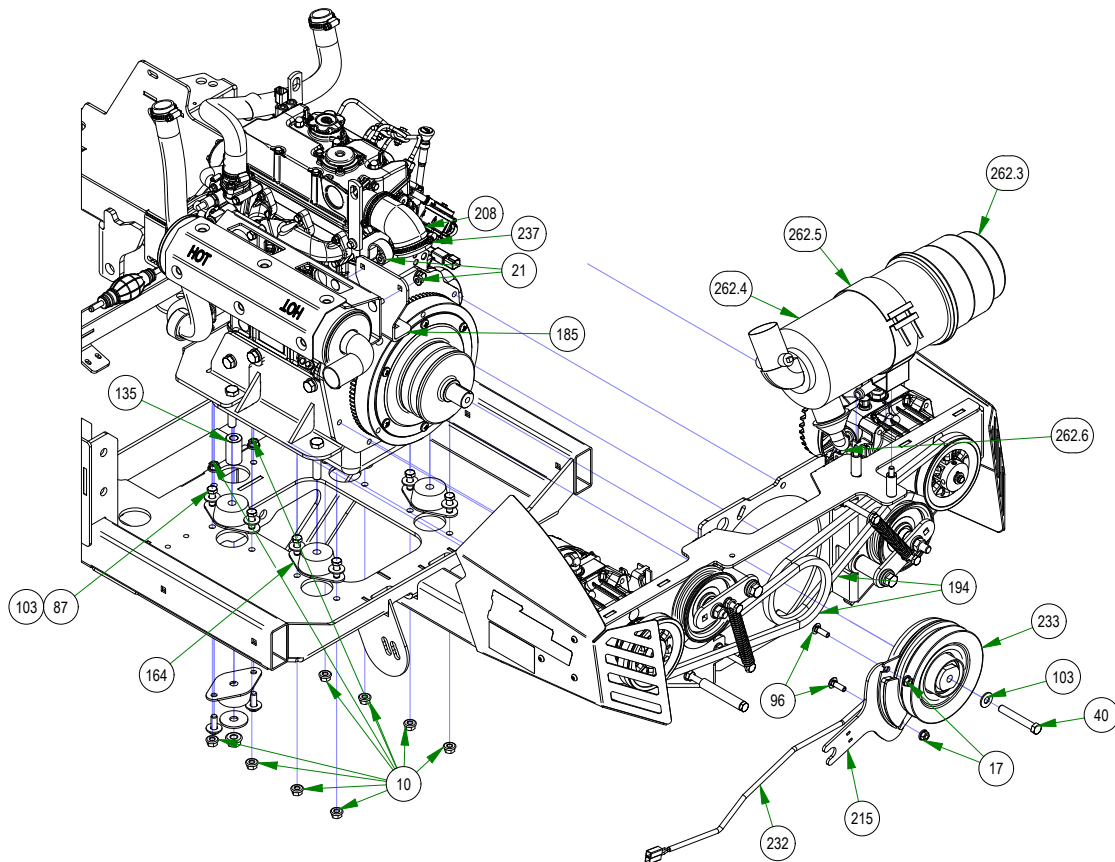

# PARTS SECTION: ENGINE BAY

Parts List				Parts List			
ITEM	QTY	PART NUMBER	DESCRIPTION	ITEM	QTY	PART NUMBER	DESCRIPTION
10	13	013-5202-00	3/8-16 NYLON INSERT FLANGE LOCKNUT (GR.F) ZINC	208	1	051-3004-00	2019 Diesel Air intake Hose
17	10	013-8049-00	5/16-18 NYLON INSERT FLANGE LOCKNUT ZINC	215	1	057-5919-00	2019 Outlaw Renegade Clutch Bracket
21	3	013-9002-00	5/16-18 HEX SERRATED FLANGE NUT HARD/ZINC	232	1	070-2000-00	Clutch Pigtail
40	1	018-0007-21	7/16-20x3" Hex Bolt GR 8 W/ Patch	233	1	070-5040-00	Clutch for Diesel/Vanguard
74	1	018-5019-00	1/2-13 X 4 HEX CAP SCREW (GR.8) ZINC YELLOW	237	2	072-2002-00	2-1/2" Hose Clamp
87	10	018-6049-00	3/8-16 X 1 GR 5 Hex Bolts Zinc	262	1	088-1010-50	Enginaire Canister VLR-Compleat
103	11	019-5029-00	3/8 FLAT WASHER USS (1" OD) ZINC	262.1	1	063-2050-00	Diesel Air Filter- Outer
128	2	025-0027-00	.380 ID X .625 OD X 1.500 LGTH 2019 OUTLAW BRAKE HANDLE SPACER ZINC	262.2	1	063-2060-00	Diesel Air Filter- Inner
				262.3	1	088-1017-00	Enginaire Air canister cap
				262.4	1	088-1018-00	Canister for All Diesel Models
135	1	025-5339-00	1 3/4" Pulley Spacer	262.5	1	088-1019-00	Mounting Bracket For Diesel Air Filter
164	5	032-4050-00	Rubber Compression Mount	262.6	1	088-1020-00	Debris Plug-Enginaire Filter
168.1	1	033-5011-00	5" Pump Pulley	262.6	1	088-1020-00	Debris Plug-Enginaire Filter
168.2	1	030-0076-00	5/16-24 X 1/2 SOCKET SET SCREW KNURLED CUP POINT	44	2	018-0023-00	5/16-18 X 2-1/4 HEX CAP SCREW (GR.5) ZINC
185	1	039-1025-00	2019 Diesel Muffler Bracket	98	4	018-9002-00	M12-1.25 X 30MM DIN 961 HEX TAP BOLT (CL 8.8) ZINC
194	2	041-8001-00	2020 Renegade Pump Belt, 42.99"				