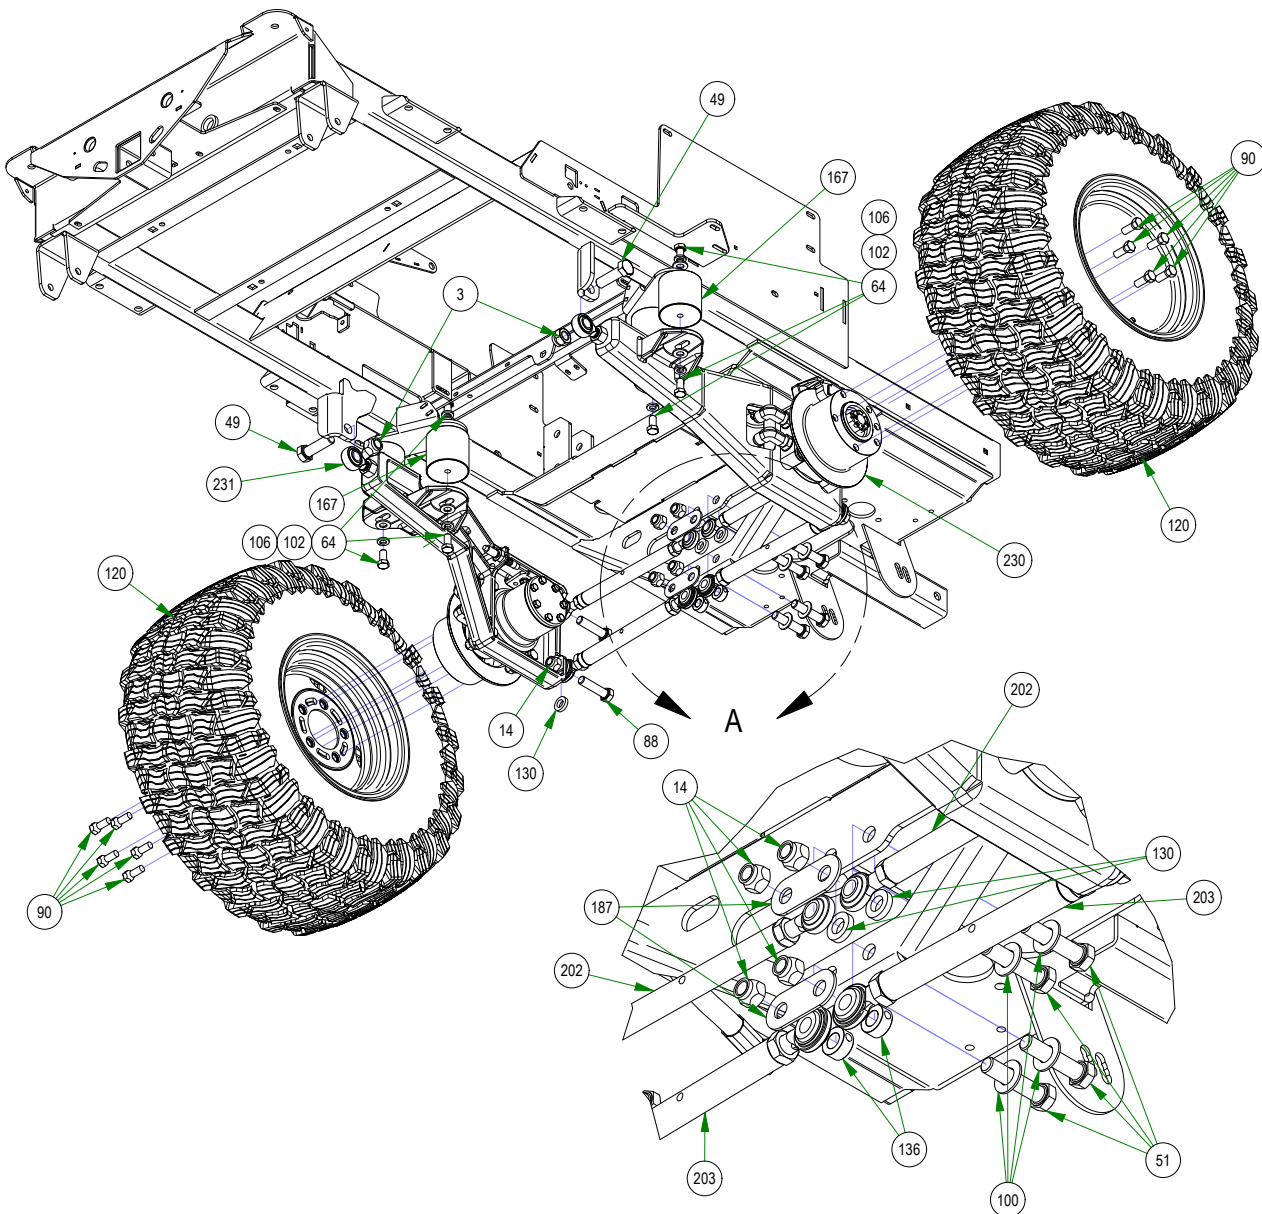

BAD BOY MOWERS

PARTS SECTION: REAR SUSPENSION

Parts List				Parts List			
ITEM	QTY	PART NUMBER	DESCRIPTION	ITEM	QTY	PART NUMBER	DESCRIPTION
3	2	013-0023-00	3/4-10 NYLON INSERT LOCKNUT ZINC	136	2	025-7020-00	5/8 SOLID SHAFT COLLAR (W/1 SET SCREW) ZINC
14	8	013-7021-00	5/8-11 NYLON INSERT LOCKNUT ZINC	167	4	032-8999-00	Vibration Mount-Blue Dot
49	2	018-0045-00	3/4-10 X 2-1/2 HEX CAP SCREW (GR.5) ZINC	187	2	039-2145-00	2019 Suspension Gusset Outlaw
51	4	018-0049-00	5/8-11 X 2-3/4 HEX CAP SCREW (GR.5) ZINC	202	2	048-6061-00	2019 Suspension Radius Rod Assembly
64	8	018-2030-00	1/2-13 X 1 HEX CAP SCREW (GR.5) ZINC	203	2	048-6064-00	2019 Suspension Radius Rod Assembly
88	4	018-6059-00	5/8-11 X 2-1/2 HEX CAP SCREW (GR.5) ZINC	230	1	070-0001-99	2019 Renegade Trailing LH Arm Assy
90	10	018-7033-00	1/2-20 x 60° Lug Bolts Zinc Grade 8	230.4.1	1	013-7050-00	1" Castle Nut for HydroGear Wheel Motor
100	4	019-0009-00	5/8" Flat Washer SAE Spec Grade 8	230.4.2	1	042-7041-00	Woodruff Key
102	8	019-5007-00	1/2 SPLIT LOCKWASHER (GR.8) ZINC/YELLOW	231	1	070-0002-99	2019 Renegade Trailing RH Arm Assy
106	8	019-5702-00	1/2 SAE FLAT WASHER (1-1/16" OD) GR.8 ZINC YELLOW	231.4.1	1	013-7050-00	1" Castle Nut for HydroGear Wheel Motor
120	2	022-4090-00	2019 Assy-26x12-12 Reaper Turf -10.5" Rim	231.4.2	1	042-7041-00	Woodruff Key
130	4	025-0071-00	Spacer 1.125OD x .625 ID x .250 Length	234	1	070-5376-22	2022 Horizontal Diesel Frame