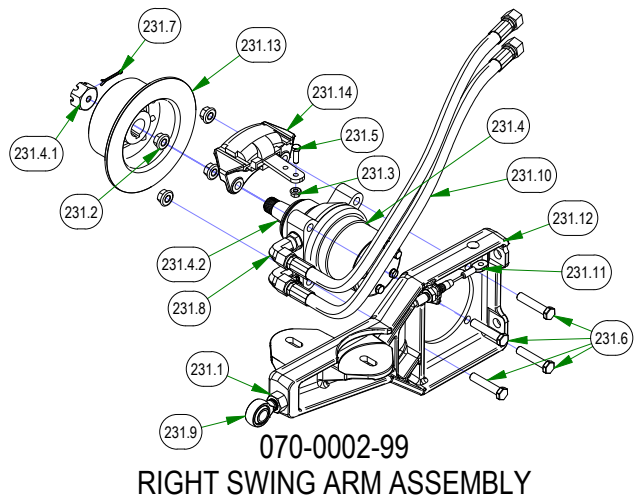

Parts List				Parts List			
ITEM	QTY	PART NUMBER	DESCRIPTION	ITEM	QTY	PART NUMBER	DESCRIPTION
120	1	022-4090-00	2019 Assy-26x12-12 Reaper Turf -10.5" Rim	230.8	2	024-2065-00	2019 Rouge/Renegade Wheel Motor 90° Fitting #6801-10L
120.2	1	022-4086-00	2019 10.5" Wheel	230.9	1	048-7001-00	3/4-16 RH Male Rod End
120.1	1	022-4085-00	2019 26x12-12 Reaper Turf Tire	230.10	2	051-6007-00	2019 Renegade Hydro Hose
202	1	048-6061-00	2019 Suspension Radius Rod Assembly	230.11	1	064-8054-00	2019 Short Brake Cable-Suspension Models
202.3	1	048-0001-00	2019 Suspension Link Body	230.12	1	070-0001-00	2019 Left Trailing Arm
202.4	1	048-6062-00	2019 RH 5/8" Heim	230.13	1	092-5201-00	Brake Disk
202.5	1	048-6063-00	2019 LH 5/8" Heim	230.14	1	092-7001-00	XP/AOS Left Brake Caliper
202.1	1	013-0019-00	5/8-11 HEX JAM NUT ZINC	231	1	070-0002-99	2019 Renegade Trailing RH Arm Assy
202.2	1	013-0020-00	NUT, 5/8-18LH	231.1	1	013-0022-00	3/4"-16 Fine Full Nut
203	1	048-6064-00	2019 Suspension Radius Rod Assembly	231.2	4	013-6040-00	1/2-13 Gr 8 Centerlock Flange Nut
203.3	1	048-0002-00	Rear Radius Rod, 3/4 Body	231.3	1	013-8049-00	5/16-18 NYLON INSERT FLANGE LOCKNUT ZINC
203.4	1	048-6065-00	3/4-16 x 5/8 RH Heim	231.4	1	015-4600-00	18cc Parker Wheel Motor- Right
203.5	1	048-6066-00	3/4-16 x 5/8 LH Heim	231.4.1	1	013-7050-00	1" Castle Nut for HydroGear Wheel Motor
203.1	1	013-0027-00	3/4-16 HEX JAM NUT ZINC	231.4.2	1	042-7041-00	Woodruff Key
203.2	1	013-0028-00	3/4-16 LH HEX JAM NUT ZINC	231.5	1	018-2007-00	5/16-18 X 1 HEX CAP SCREW (GR.5) ZINC
230	1	070-0001-99	2019 Renegade Trailing LH Arm Assy	231.6	4	018-6041-00	1/2-13 x 2.75 Gr. 8 Hex Head Bolt
230.1	1	013-0022-00	3/4"-16 Fine Full Nut	231.7	1	020-7022-00	1/8 X 1-1/2 COTTER PIN ZINC
230.2	4	013-6040-00	1/2-13 Gr 8 Centerlock Flange Nut	231.8	2	024-2065-00	2019 Rouge/Renegade Wheel Motor 90° Fitting #6801-10L
230.3	1	013-8049-00	5/16-18 NYLON INSERT FLANGE LOCKNUT ZINC	231.9	1	048-7001-00	3/4-16 RH Male Rod End
230.4	1	015-4601-00	18cc Parker Wheel Motor- Left	231.10	2	051-6007-00	2019 Renegade Hydro Hose
230.4.1	1	013-7050-00	1" Castle Nut for HydroGear Wheel Motor	231.11	1	064-9002-00	2019 Long Brake Cable-Renegade, Rogue
230.4.2	1	042-7041-00	Woodruff Key	231.12	1	070-0002-00	2019 Right Trailing Arm
230.5	1	018-2007-00	5/16-18 X 1 HEX CAP SCREW (GR.5) ZINC	231.13	1	092-5201-00	Brake Disk
230.6	4	018-6041-00	1/2-13 x 2.75 Gr. 8 Hex Head Bolt	231.14	1	092-7000-00	XP/AOS Right Brake Caliper
230.7	1	020-7022-00	1/8 X 1-1/2 COTTER PIN ZINC