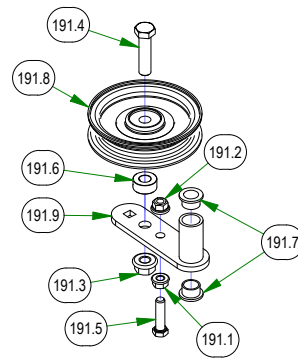

BAD BOY MOWERS

PARTS SECTION: PUMP PLATE SUBS