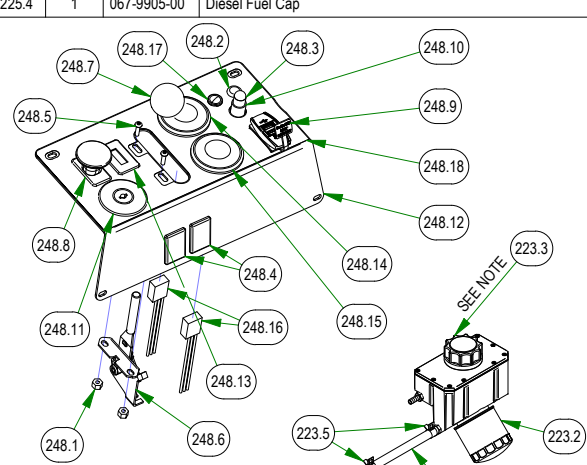

Parts List				Parts List			
ITEM	QTY	PART NUMBER	DESCRIPTION	ITEM	QTY	PART NUMBER	DESCRIPTION
				226	1	067-9995-50	2019 Left Renegade Fuel Tank (Diesel)
210	1	051-7080-22	2022 Renegade Diesel Fuel Line Assembly	226.1	1	024-9903-00	90 Degree Elbow Fitting
210.1	5.500 ft	051-8067-00	1/4" Fuel Line Hose	226.2	1	032-9902-00	Nitrile Bushing
210.2	2.500 ft	051-8068-00	3/16 Fuel Line	226.3	1	067-4080-00	Fuel Gauge
210.3	3.500 ft	051-8069-00	5/16 Clear Hose	226.4	1	067-6056-00	Fuel Gauge Grommet
210.4	8.417 ft	051-8075-00	5/16" fuel line hose	226.5	1	067-9901-00	Fuel Pick-up
210.5	5	072-8068-00	5/16 Fuel Line Clamp	226.6	1	067-9905-00	Diesel Fuel Cap
210.6	4	072-8069-00	1/4 Fuel Hose Clamp	248	1	079-3480-22	Renegade Control Panel Assembly
210.7	2	072-8070-00	3/16 Vinyl Clamp	248.1	2	013-5019-00	10-24 Nylon Insert Locknut
210.8	1	073-2000-00	Brass fuel line T	248.3	1	014-6000-00	Start Switch Boot - Diesel
210.9	1	073-8070-00	5/16 x 5/16 x 1/4 Fuel Line T	248.4	2	018-1040-00	Light Plug
223	1	067-8053-18	LH Rogue Hydro Tank Assy	248.5	2	018-5200-00	10-24 X 5/8 BS Button Head Bolt
223.1	1	051-8064-21	1/2 Clear Braided Hose Priced/Foot	248.6	1	055-2012-00	Universal Throttle Head - 2012
223.2	1	063-8014-00	Hydraulic Filter	248.7	1	055-2013-00	Throttle Knob
223.3	1	066-8050-22	Hydraulic Tank Cap W/Dipstick	248.8	1	056-8058-00	PTO Switch
223.4	1	067-8053-00	2019 Left Outlaw Gen2 Hydro Tank Suspension Only	248.9	1	077-2076-00	USB Port
223.5	2	072-8066-00	1/2 Hose Clamp	248.10	1	077-6000_00	Momentary Start Switch
224	1	067-8054-18	RH Rogue Hydro Tank Assy	248.11	1	077-8076-00	Ignition Switch
224.1	1	051-8064-21	1/2 Clear Braided Hose Priced/Foot	248.12	1	079-3480-00	2019 Diesel Control Panel
224.2	1	063-8014-00	Hydraulic Filter	248.13	1	083-4013-00	Tachometer
224.3	1	066-8050-22	Hydraulic Tank Cap W/Dipstick	248.14	1	086-7000-00	2" Oil Pressure Gauge
224.4	1	067-8054-00	2019 Right Outlaw Gen2 Hydro Tank Suspension Only	248.15	1	086-7001-00	2" Water Temperature Gauge
224.5	2	072-8066-00	1/2 Hose Clamp	248.16	2	086-7007-00	Diesel Gauge Adapter
225	1	067-9990-50	2019 Right Renegade Fuel Tank (diesel)	248.17	1	089-1000-00	Oil Light
225.1	1	024-9903-00	90 Degree Elbow Fitting	248.18	1	091-4016-22	2022 Renegade (Diesel) Control Panel Decal
225.2	1	032-9902-00	Nitrile Bushing	248.2	1	014-3010-00	5/8 Round Insert
225.3	1	067-9901-00	Fuel Pick-up				
225.4	1	067-9905-00	Diesel Fuel Cap				

**079-3480-22
CONTROL PANEL**