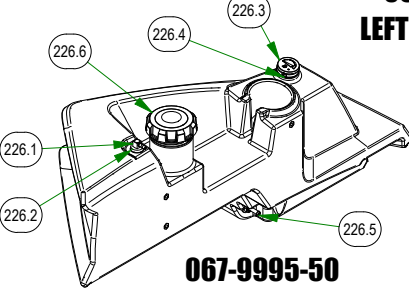

**067-8053-18
LEFT HYDRO TANK**

**067-9995-50
LEFT FUEL TANK**