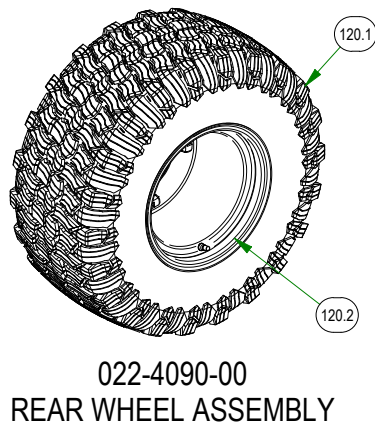

Parts List				Parts List			
ITEM	QTY	PART NUMBER	DESCRIPTION	ITEM	QTY	PART NUMBER	DESCRIPTION
120	1	022-4090-00	2019 Assy-26x12-12 Reaper Turf -10.5" Rim	230.8	2	024-2065-00	2019 Rouge/Renegade Wheel Motor 90° Fitting #6801-10L
120.2	1	022-4086-00	2019 10.5" Wheel	230.9	1	048-7001-00	3/4-16 RH Male Rod End
120.1	1	022-4085-00	2019 26x12-12 Reaper Turf Tire	230.10	2	051-6007-00	2019 Renegade Hydro Hose
202	1	048-6061-00	2019 Suspension Radius Rod Assembly	230.11	1	064-8054-00	2019 Short Brake Cable-Suspension Models
202.3	1	048-0001-00	2019 Suspension Link Body	230.12	1	070-0001-00	2019 Left Trailing Arm
202.4	1	048-6062-00	2019 RH 5/8" Heim	230.13	1	092-5201-00	Brake Disk
202.5	1	048-6063-00	2019 LH 5/8" Heim	230.14	1	092-7001-00	XP/AOS Left Brake Caliper
202.1	1	013-0019-00	5/8-11 HEX JAM NUT ZINC	231	1	070-0002-99	2019 Renegade Trailing RH Arm Assy
202.2	1	013-0020-00	NUT, 5/8-18LH	231.1	1	013-0022-00	3/4"-16 Fine Full Nut
203	1	048-6064-00	2019 Suspension Radius Rod Assembly	231.2	4	013-6040-00	1/2-13 Gr 8 Centerlock Flange Nut
203.3	1	048-0002-00	Rear Radius Rod, 3/4 Body	231.3	1	013-8049-00	5/16-18 NYLON INSERT FLANGE LOCKNUT ZINC
203.4	1	048-6065-00	3/4-16 x 5/8 RH Heim	231.4	1	015-4600-00	18cc Parker Wheel Motor- Right
203.5	1	048-6066-00	3/4-16 x 5/8 LH Heim	231.4.1	1	013-7050-00	1" Castle Nut for HydroGear Wheel Motor
203.1	1	013-0027-00	3/4-16 HEX JAM NUT ZINC	231.4.2	1	042-7041-00	Woodruff Key
203.2	1	013-0028-00	3/4-16 LH HEX JAM NUT ZINC	231.5	1	018-2007-00	5/16-18 X 1 HEX CAP SCREW (GR.5) ZINC
230	1	070-0001-99	2019 Renegade Trailing LH Arm Assy	231.6	4	018-6041-00	1/2-13 x 2.75 Gr. 8 Hex Head Bolt
230.1	1	013-0022-00	3/4"-16 Fine Full Nut	231.7	1	020-7022-00	1/8 X 1-1/2 COTTER PIN ZINC
230.2	4	013-6040-00	1/2-13 Gr 8 Centerlock Flange Nut	231.8	2	024-2065-00	2019 Rouge/Renegade Wheel Motor 90° Fitting #6801-10L
230.3	1	013-8049-00	5/16-18 NYLON INSERT FLANGE LOCKNUT ZINC	231.9	1	048-7001-00	3/4-16 RH Male Rod End
230.4	1	015-4601-00	18cc Parker Wheel Motor- Left	231.10	2	051-6007-00	2019 Renegade Hydro Hose
230.4.1	1	013-7050-00	1" Castle Nut for HydroGear Wheel Motor	231.11	1	064-9002-00	2019 Long Brake Cable-Renegade, Rogue
230.4.2	1	042-7041-00	Woodruff Key	231.12	1	070-0002-00	2019 Right Trailing Arm
230.5	1	018-2007-00	5/16-18 X 1 HEX CAP SCREW (GR.5) ZINC	231.13	1	092-5201-00	Brake Disk
230.6	4	018-6041-00	1/2-13 x 2.75 Gr. 8 Hex Head Bolt	231.14	1	092-7000-00	XP/AOS Right Brake Caliper
230.7	1	020-7022-00	1/8 X 1-1/2 COTTER PIN ZINC