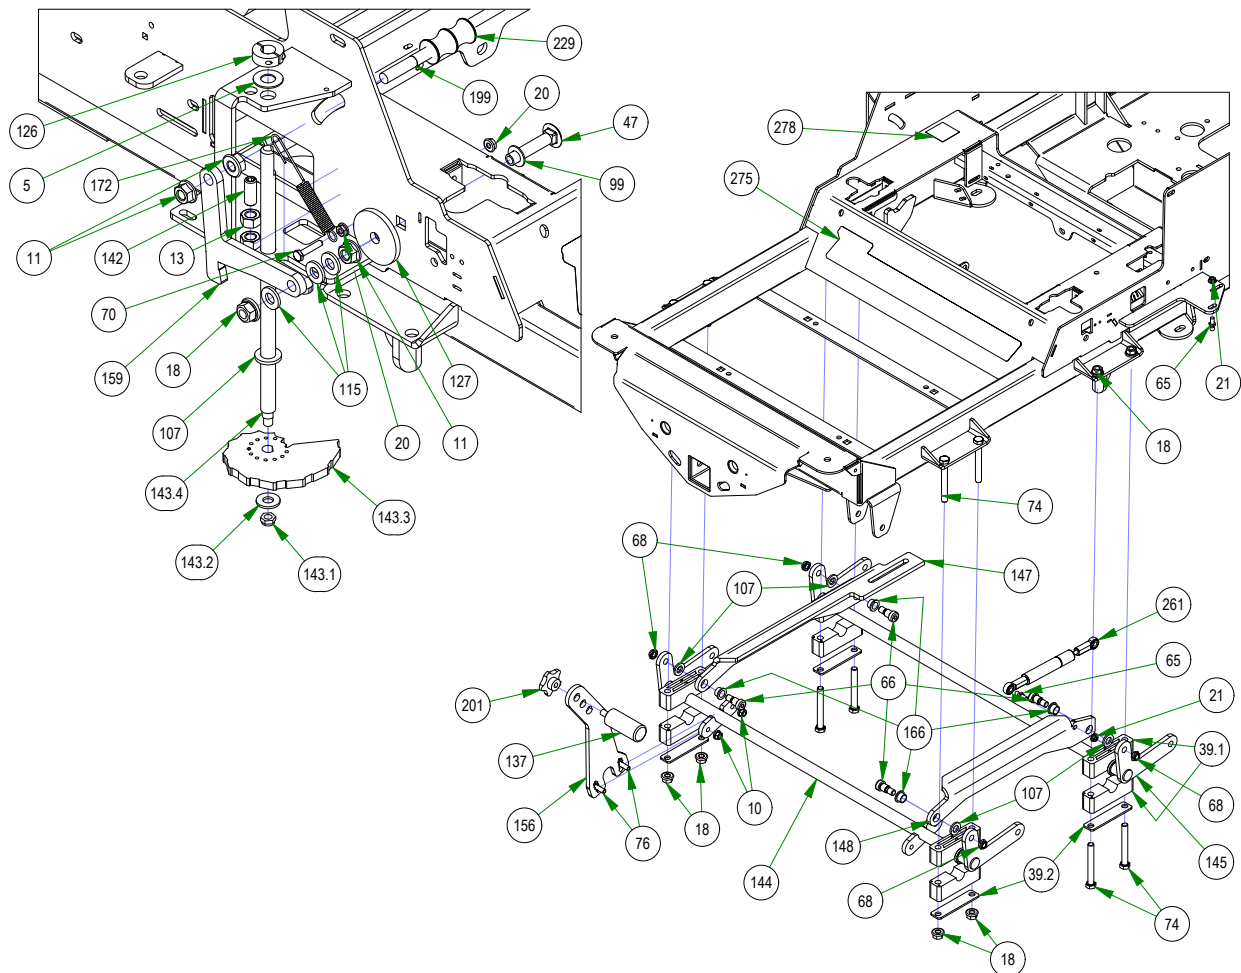

Parts List				Parts List			
ITEM	QTY	PART NUMBER	DESCRIPTION	ITEM	QTY	PART NUMBER	DESCRIPTION
5	1	013-0080-00	.625 ID x 1.250 OD x .062 THK F/W Nylon	137	1	026-0026-00	Knurled Pedal
10	2	013-5202-00	3/8-16 NYLON INSERT FLANGE LOCKNUT (GR.F) ZINC	142	1	028-0008-00	Dial Rod Plunger
11	3	013-5300-00	1/2-13 HEX SERRATED FLANGE NUT HARD/ZINC	143	1	028-0015-19	2019 Outlaw Gen2 Deck Height Dial Rod Assy
13	1	013-7018-00	1/2-13 HEX NUT ZINC	143.1	1	018-4011-00	3/8-24 Nylon Insert jam locknut
18	9	013-8050-00	1/2-13 NYLON INSERT FLANGE LOCKNUT ZINC	143.2	1	019-5029-00	3/8" Flat Washer
20	2	013-9001-00	1/4-20 HEX SERRATED FLANGE NUT HARD/ZINC	143.3	1	026-1101-00	2019 Deck Height Cam
21	2	013-9002-00	5/16-18 HEX SERRATED FLANGE NUT HARD/ZINC	143.4	1	028-0015-00	2019 Outlaw Gen2 Dial Rod
39	4	017-9075-00	Pillow Block Assembly	144	1	028-0026-00	2019 Outlaw Actuator - Front
39.1	2	017-9000-00	Two Piece Pillow Block	145	1	028-0027-00	2019 Outlaw Actuator - Rear
39.2	1	017-9025-00	Two Piece Pillow Block Strap	147	1	028-6075-22	2019 Actuator Linkage - Right - Black
47	1	018-0043-00	2 1/2 x 1/2 Carriage Bolt	148	1	028-6076-22	2019 Actuator Linkage - Left - Black
65	2	018-2055-00	10mm Damper Ball Stud-XP Linkage	156	1	031-0003-00	Foot Lift Upright Lever
66	4	018-3001-00	5/8 X 5/8 SOCKET SHOULDER BOLT ZINC YELLOW	159	1	031-0125-00	2019 Outlaw Deck Travel Lock
68	4	018-4010-00	1/2-13 NYLON INSERT JAM LOCKNUT ZINC	166	4	032-5052-00	.627 ID X .753 OD X .500 LGTH X 1.000 FLG OD X .094 FLG THICK FLANGED BEARING OIL-IMPREG BRNZ
70	1	018-4702-00	1/4-20 X 1-1/4 HEX CAP SCREW (GR.5) ZINC	172	1	034-1025-00	Brake Spring
74	8	018-5019-00	1/2-13 X 4 HEX CAP SCREW (GR.8) ZINC YELLOW	199	1	044-4000-00	Seat Bracket Pin
76	2	018-5043-00	3/8-16 X 1-1/4 CARRIAGE BOLT ZINC	201	1	045-6044-00	Foot Pedal Knob 1/2-13
99	1	019-0007-00	.517 SQ WDT ID X .937 OD X .060 THICK F/W PHOS/OIL	229	1	069-4011-00	Travel Lock Rubber Grip
107	5	019-6017-00	.635 ID X 1.120 OD X .140 THICK FLAT WASHER NYLON	234	1	070-5376-22	2022 Horizontal Diesel Frame
115	3	019-8054-00	.505 ID X 1.000 OD X .125 THICK FLAT WASHER NYLON	261	1	087-6100-00	250lb Gas Spring - 61" Deck
126	1	025-0002-00	5/8" Split Collar	275	1	091-4015-00	2019 Renegade Cooler Cover Decal
127	1	025-0025-00	MZ Deck Idler Spacer	278	1	091-4037-00	2019 Deck Release Decal