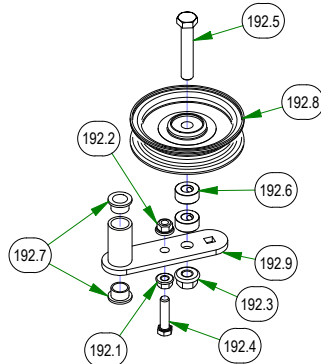

BAD BOY MOWERS

PARTS SECTION: PUMP PLATE SUBS