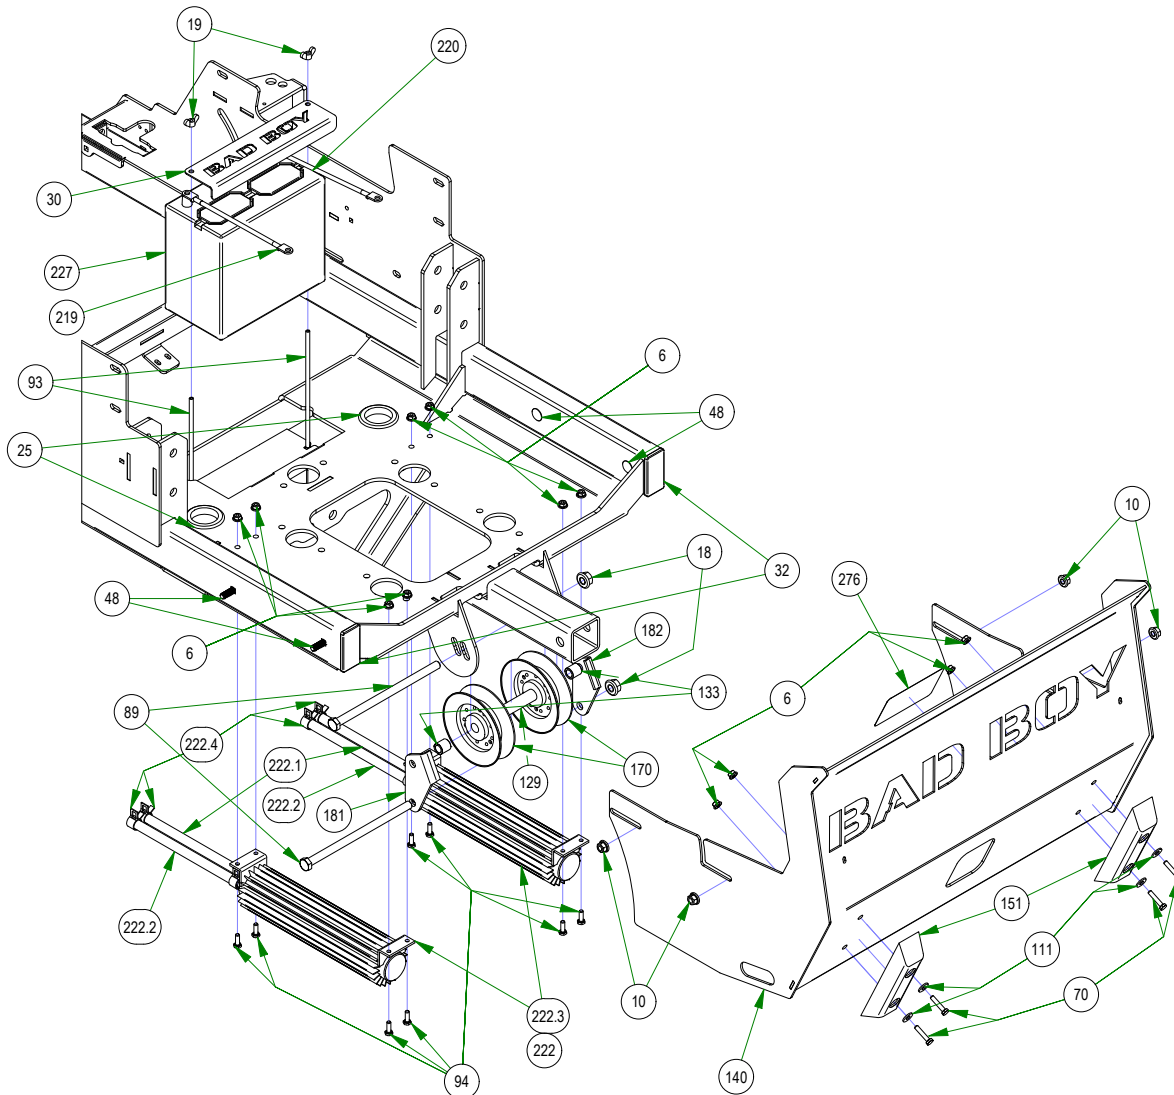

Parts List				Parts List			
ITEM	QTY	PART NUMBER	DESCRIPTION	ITEM	QTY	PART NUMBER	DESCRIPTION
6	12	013-2050-00	1/4-20 NYL INSERT FLANGE LOCKNUT ZINC	140	1	026-2224-00	2019 Horizontal Suspension Rear Cover
10	4	013-5202-00	3/8-16 NYLON INSERT FLANGE LOCKNUT (GR.F) ZINC	151	2	029-7038-00	8" Rubber Bumper
18	2	013-8050-00	1/2-13 NYLON INSERT FLANGE LOCKNUT ZINC	170	2	033-7027-00	2019 Outlaw Horizontal Rear V Pulley
19	2	013-8051-00	1/4-20 WING NUT FORGED (TYPE A) LIGHT SERIES ZINC	181	1	039-0196-00	Renegade Deck Belt Rear Keeper - Left
25	2	014-2052-00	2019 2" x .25 Rubber Grommet	182	1	039-0197-00	Renegade Deck Belt Rear Keeper-Right
30	1	014-5063-00	2019 Horizontal Battery Hold Down Cover	219	1	064-4000-00	Red Battery Cable - Diesel
32	2	014-9003-00	1 1/2 x 3 Frame Plug	220	1	064-4001-00	Black Battery Cable - Diesel
48	4	018-0044-00	3/8" x 2 1/2" Carriage Bolt	222	2	067-8052-19	Renegade Oil Cooler Assembly
70	4	018-4702-00	1/4-20 X 1-1/4 HEX CAP SCREW (GR.5) ZINC	222.1	1	051-8063-14	3/8" Clear Hose
89	2	018-7010-00	1/2-13 X 9 HEX CAP SCREW (GR.5) ZINC	222.2	1	051-8063-24	3/8" Clear Hose
93	2	018-8051-00	1/4-20 X 9 CARRIAGE BOLT ZINC	222.3	1	067-8052-00	2019 12" Oil Cooler With Fittings
94	8	018-8052-00	1/4-20 X 3/4 HEX CAP SCREW (GR.5) ZINC	222.4	4	072-8065-00	3/8" Hose Clamp
111	4	019-7040-00	1/4 USS FLAT WASHER (3/4 OD) ZINC	227	1	068-8050-00	Battery - Diesel/Renegade Models PF-516
129	1	025-0028-00	2019 Pulley Spacer .75 x .5 x 4.375	234	1	070-5376-22	2022 Horizontal Diesel Frame
133	2	025-5203-00	.51 ID X .75 OD X .75 LGTH SOLID SPACER ZINC	276	1	091-4032-00	2019 Renegade Pump Belt Route Decal