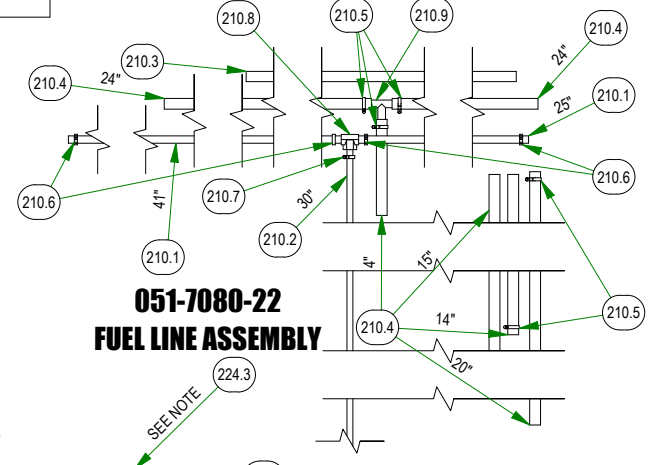

**051-7080-22
FUEL LINE ASSEMBLY**

**067-8054-18
RIGHT HYDRO TANK**