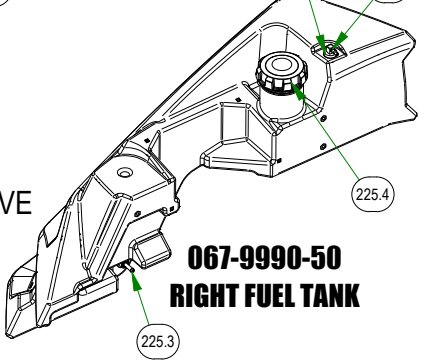

**067-9990-50
RIGHT FUEL TANK**

NOTE: IF YOUR HYDRO TANKS HAVE SIGHT TUBES (NOT PICTURED) CAP PART NUMBER IS 066-8050-00