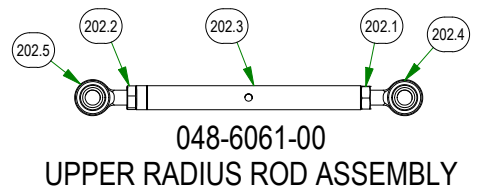

Parts List				Parts List			
ITEM	QTY	PART NUMBER	DESCRIPTION	ITEM	QTY	PART NUMBER	DESCRIPTION
120	1	022-4090-00	2019 Assy-26x12-12 Reaper Turf -10.5" Rim	230.8	2	024-2065-00	2019 Rouge/Renegade Wheel Motor 90° Fitting #6801-10L
120.2	1	022-4086-00	2019 10.5" Wheel	230.9	1	048-7001-00	3/4-16 RH Male Rod End
120.1	1	022-4085-00	2019 26x12-12 Reaper Turf Tire	230.10	2	051-6007-00	2019 Renegade Hydro Hose
202	1	048-6061-00	2019 Suspension Radius Rod Assembly	230.11	1	064-8054-00	2019 Short Brake Cable-Suspension Models
202.3	1	048-0001-00	2019 Suspension Link Body	230.12	1	070-0001-00	2019 Left Trailing Arm
202.4	1	048-6062-00	2019 RH 5/8" Heim	230.13	1	092-5201-00	Brake Disk
202.5	1	048-6063-00	2019 LH 5/8" Heim	230.14	1	092-7001-00	XP/AOS Left Brake Caliper
202.1	1	013-0019-00	5/8-11 HEX JAM NUT ZINC	231	1	070-0002-99	2019 Renegade Trailing RH Arm Assy
202.2	1	013-0020-00	NUT, 5/8-18LH	231.1	1	013-0022-00	3/4"-16 Fine Full Nut
203	1	048-6064-00	2019 Suspension Radius Rod Assembly	231.2	4	013-6040-00	1/2-13 Gr 8 Centerlock Flange Nut
203.3	1	048-0002-00	Rear Radius Rod, 3/4 Body	231.3	1	013-8049-00	5/16-18 NYLON INSERT FLANGE LOCKNUT ZINC
203.4	1	048-6065-00	3/4-16 x 5/8 RH Heim	231.4	1	015-4600-00	18cc Parker Wheel Motor- Right
203.5	1	048-6066-00	3/4-16 x 5/8 LH Heim	231.4.1	1	013-7050-00	1" Castle Nut for HydroGear Wheel Motor
203.1	1	013-0027-00	3/4-16 HEX JAM NUT ZINC	231.4.2	1	042-7041-00	Woodruff Key
203.2	1	013-0028-00	3/4-16 LH HEX JAM NUT ZINC	231.5	1	018-2007-00	5/16-18 X 1 HEX CAP SCREW (GR.5) ZINC
230	1	070-0001-99	2019 Renegade Trailing LH Arm Assy	231.6	4	018-6041-00	1/2-13 x 2.75 Gr. 8 Hex Head Bolt
230.1	1	013-0022-00	3/4"-16 Fine Full Nut	231.7	1	020-7022-00	1/8 X 1-1/2 COTTER PIN ZINC
230.2	4	013-6040-00	1/2-13 Gr 8 Centerlock Flange Nut	231.8	2	024-2065-00	2019 Rouge/Renegade Wheel Motor 90° Fitting #6801-10L
230.3	1	013-8049-00	5/16-18 NYLON INSERT FLANGE LOCKNUT ZINC	231.9	1	048-7001-00	3/4-16 RH Male Rod End
230.4	1	015-4601-00	18cc Parker Wheel Motor- Left	231.10	2	051-6007-00	2019 Renegade Hydro Hose
230.4.1	1	013-7050-00	1" Castle Nut for HydroGear Wheel Motor	231.11	1	064-9002-00	2019 Long Brake Cable-Renegade, Rogue
230.4.2	1	042-7041-00	Woodruff Key	231.12	1	070-0002-00	2019 Right Trailing Arm
230.5	1	018-2007-00	5/16-18 X 1 HEX CAP SCREW (GR.5) ZINC	231.13	1	092-5201-00	Brake Disk
230.6	4	018-6041-00	1/2-13 x 2.75 Gr. 8 Hex Head Bolt	231.14	1	092-7000-00	XP/AOS Right Brake Caliper
230.7	1	020-7022-00	1/8 X 1-1/2 COTTER PIN ZINC