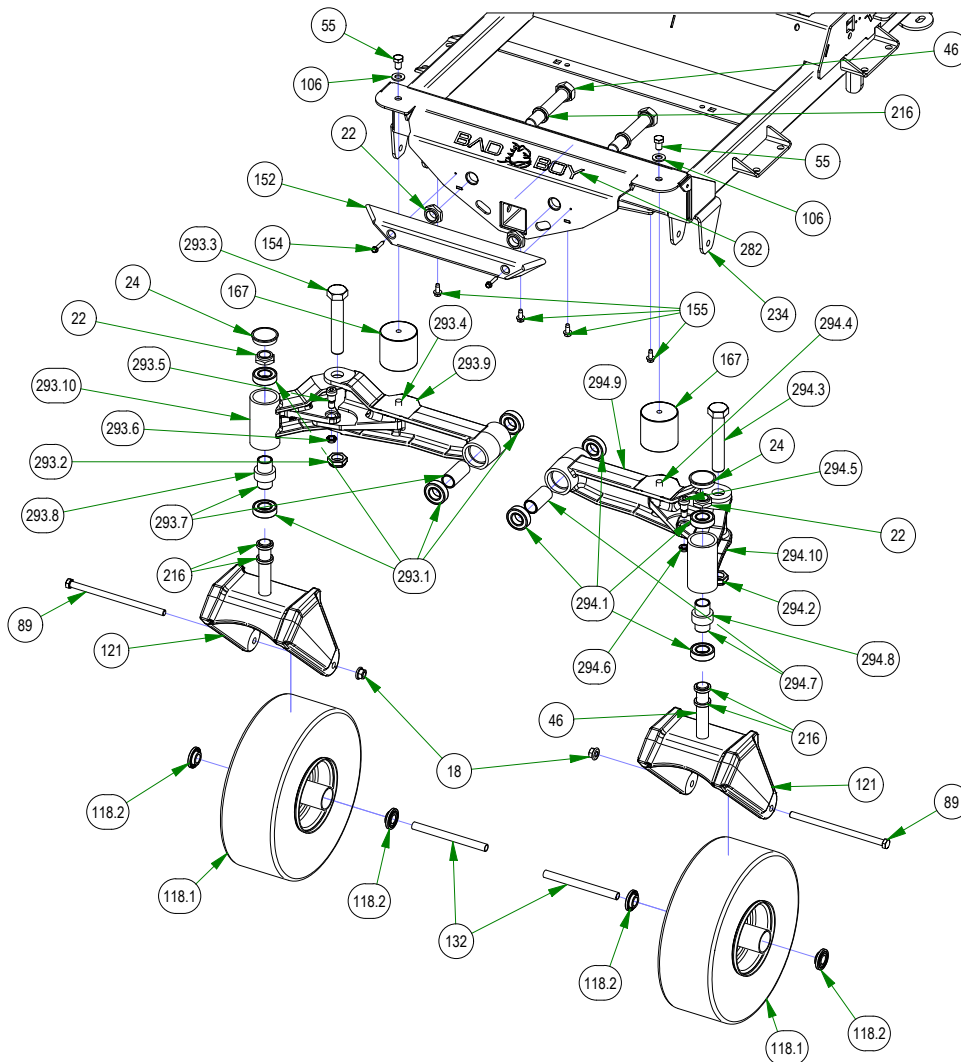

Parts List				Parts List			
ITEM	QTY	PART NUMBER	DESCRIPTION	ITEM	QTY	PART NUMBER	DESCRIPTION
18	2	013-8050-00	1/2-13 NYLON INSERT FLANGE LOCKNUT ZINC	293.2	1	013-9004-00	1" Fine Thread 1/2 Nylock Nut
22	4	013-9004-00	1"-14 NYLON INSERT JAM LOCKNUT ZINC	293.3	1	018-0026-00	1"-14 X 5-1/2 HEX CAP SCREW (GR.8) ZINC YELLOW
24	2	014-2025-00	2017 Bearing Cover	293.4	1	018-2009-00	1/2-13 x 1" Stud
46	4	018-0026-00	1"-14 X 5-1/2 HEX CAP SCREW (GR.8) ZINC YELLOW	293.5	1	018-3001-00	5/8 X 5/8 SOCKET SHOULDER BOLT ZINC YELLOW
55	2	018-1055-00	1/2-13 X 3/4 HEX CAP SCREW (GR.5) ZINC	293.6	1	018-4010-00	1/2-13 NYLON INSERT JAM LOCKNUT ZINC
89	2	018-7010-00	1/2-13 X 9 HEX CAP SCREW (GR.5) ZINC	293.7	2	025-0003-00	2016 Front Bearing Spacer
106	2	019-5702-00	1/2 SAE FLAT WASHER (1-1/16" OD) GR.8 ZINC YELLOW	293.8	1	029-7050-00	Rubber Stabilizer (Front Forks) [R series]
118	2	022-0003-00	2019 15x6.00-6 Non Pneumatic Black Front Assembly	293.9	1	250-0032-01	INNER RH FRONT AXLE
118.2	2	022-7010-00	1-3/4" Bearing-Large Bore Front Rim	293.10	1	250-0032-02	OUTER FRONT ARM RH
121	2	023-0004-20	2020 R Series Cast Front Fork	294	1	250-0033-03	2022 61/72 Rogue/Renegade Front Suspension Asy LH
132	2	025-5202-00	Front Wheel Spanner	294.1	4	010-1050-00	1641 BEARING W/2 CONTACT RUBBER SEALS
152	1	029-8000-00	2017 XP Bumper	294.2	1	013-9004-00	1" Fine Thread 1/2 Nylock Nut
154	2	030-7039-00	1/4-14 X 1-1/2 HEX WASHER UNSLOT TEK/3 ZINC	294.3	1	018-0026-00	1"-14 X 5-1/2 HEX CAP SCREW (GR.8) ZINC YELLOW
155	4	030-7042-00	5/16-18 X 3/4 HEX WASHER SLOT (F) TCS ZINC	294.4	1	018-2009-00	1/2-13 x 1" Stud
167	2	032-8999-00	Vibration Mount-Blue Dot	294.5	1	018-3001-00	5/8 X 5/8 SOCKET SHOULDER BOLT ZINC YELLOW
216	6	058-1000-00	1.02 ID X 1.38 OD X .250 THK SPACER ZINC	294.6	1	018-4010-00	1/2-13 NYLON INSERT JAM LOCKNUT ZINC
234	1	070-5376-22	2022 Horizontal Diesel Frame	294.7	2	025-0003-00	2016 Front Bearing Spacer
282	1	091-4063-00	Flying Bulldog Front Bumper Decal	294.8	1	029-7050-00	Rubber Stabilizer (Front Forks) [R series]
285	1	091-8002-00	Independently Articulating Front Suspension Arms Patent Decal	294.9	1	250-0033-01	INNER FRONT ARM LH
293	1	250-0032-03	2022 61/72 Rogue/Renegade Front Suspension Asy RH	294.10	1	250-0033-02	CAST OUTER ARM LH
293.1	4	010-1050-00	1641 BEARING W/2 CONTACT RUBBER SEALS