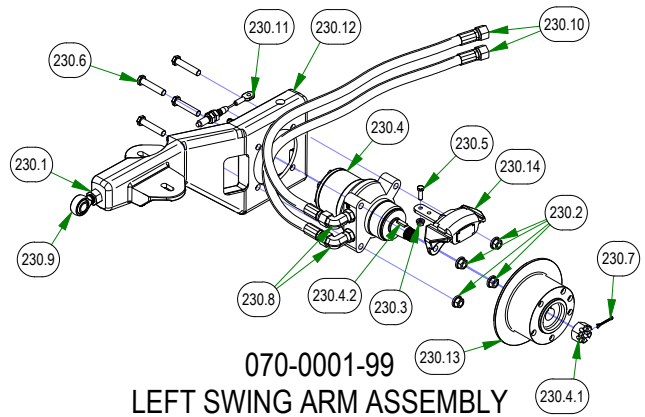

DETAIL A

Parts List				Parts List			
ITEM	QTY	PART NUMBER	DESCRIPTION	ITEM	QTY	PART NUMBER	DESCRIPTION
120	1	022-4090-00	2019 Assy-26x12-12 Reaper Turf -10.5" Rim	230.8	2	024-2065-00	2019 Rouge/Renegade Wheel Motor 90° Fitting #6801-10L
120.2	1	022-4086-00	2019 10.5" Wheel	230.9	1	048-7001-00	3/4-16 RH Male Rod End
120.1	1	022-4085-00	2019 26x12-12 Reaper Turf Tire	230.10	2	051-6007-00	2019 Renegade Hydro Hose
202	1	048-6061-00	2019 Suspension Radius Rod Assembly	230.11	1	064-8054-00	2019 Short Brake Cable-Suspension Models
202.3	1	048-0001-00	2019 Suspension Link Body	230.12	1	070-0001-00	2019 Left Trailing Arm
202.4	1	048-6062-00	2019 RH 5/8" Heim	230.13	1	092-5201-00	Brake Disk
202.5	1	048-6063-00	2019 LH 5/8" Heim	230.14	1	092-7001-00	XP/AOS Left Brake Caliper
202.1	1	013-0019-00	5/8-11 HEX JAM NUT ZINC	231	1	070-0002-99	2019 Renegade Trailing RH Arm Assy
202.2	1	013-0020-00	NUT, 5/8-18LH	231.1	1	013-0022-00	3/4"-16 Fine Full Nut
203	1	048-6064-00	2019 Suspension Radius Rod Assembly	231.2	4	013-6040-00	1/2-13 Gr 8 Centerlock Flange Nut
203.3	1	048-0002-00	Rear Radius Rod, 3/4 Body	231.3	1	013-8049-00	5/16-18 NYLON INSERT FLANGE LOCKNUT ZINC
203.4	1	048-6065-00	3/4-16 x 5/8 RH Heim	231.4	1	015-4600-00	18cc Parker Wheel Motor- Right
203.5	1	048-6066-00	3/4-16 x 5/8 LH Heim	231.4.1	1	013-7050-00	1" Castle Nut for HydroGear Wheel Motor
203.1	1	013-0027-00	3/4-16 HEX JAM NUT ZINC	231.4.2	1	042-7041-00	Woodruff Key
203.2	1	013-0028-00	3/4-16 LH HEX JAM NUT ZINC	231.5	1	018-2007-00	5/16-18 X 1 HEX CAP SCREW (GR.5) ZINC
230	1	070-0001-99	2019 Renegade Trailing LH Arm Assy	231.6	4	018-6041-00	1/2-13 x 2.75 Gr. 8 Hex Head Bolt
230.1	1	013-0022-00	3/4"-16 Fine Full Nut	231.7	1	020-7022-00	1/8 X 1-1/2 COTTER PIN ZINC
230.2	4	013-6040-00	1/2-13 Gr 8 Centerlock Flange Nut	231.8	2	024-2065-00	2019 Rouge/Renegade Wheel Motor 90° Fitting #6801-10L
230.3	1	013-8049-00	5/16-18 NYLON INSERT FLANGE LOCKNUT ZINC	231.9	1	048-7001-00	3/4-16 RH Male Rod End
230.4	1	015-4601-00	18cc Parker Wheel Motor- Left	231.10	2	051-6007-00	2019 Renegade Hydro Hose
230.4.1	1	013-7050-00	1" Castle Nut for HydroGear Wheel Motor	231.11	1	064-9002-00	2019 Long Brake Cable-Renegade, Rogue
230.4.2	1	042-7041-00	Woodruff Key	231.12	1	070-0002-00	2019 Right Trailing Arm
230.5	1	018-2007-00	5/16-18 X 1 HEX CAP SCREW (GR.5) ZINC	231.13	1	092-5201-00	Brake Disk
230.6	4	018-6041-00	1/2-13 x 2.75 Gr. 8 Hex Head Bolt	231.14	1	092-7000-00	XP/AOS Right Brake Caliper
230.7	1	020-7022-00	1/8 X 1-1/2 COTTER PIN ZINC