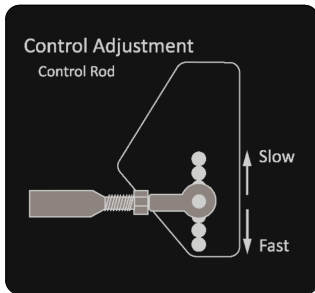

091-4038-00

Control Adj. Control Rod Decal