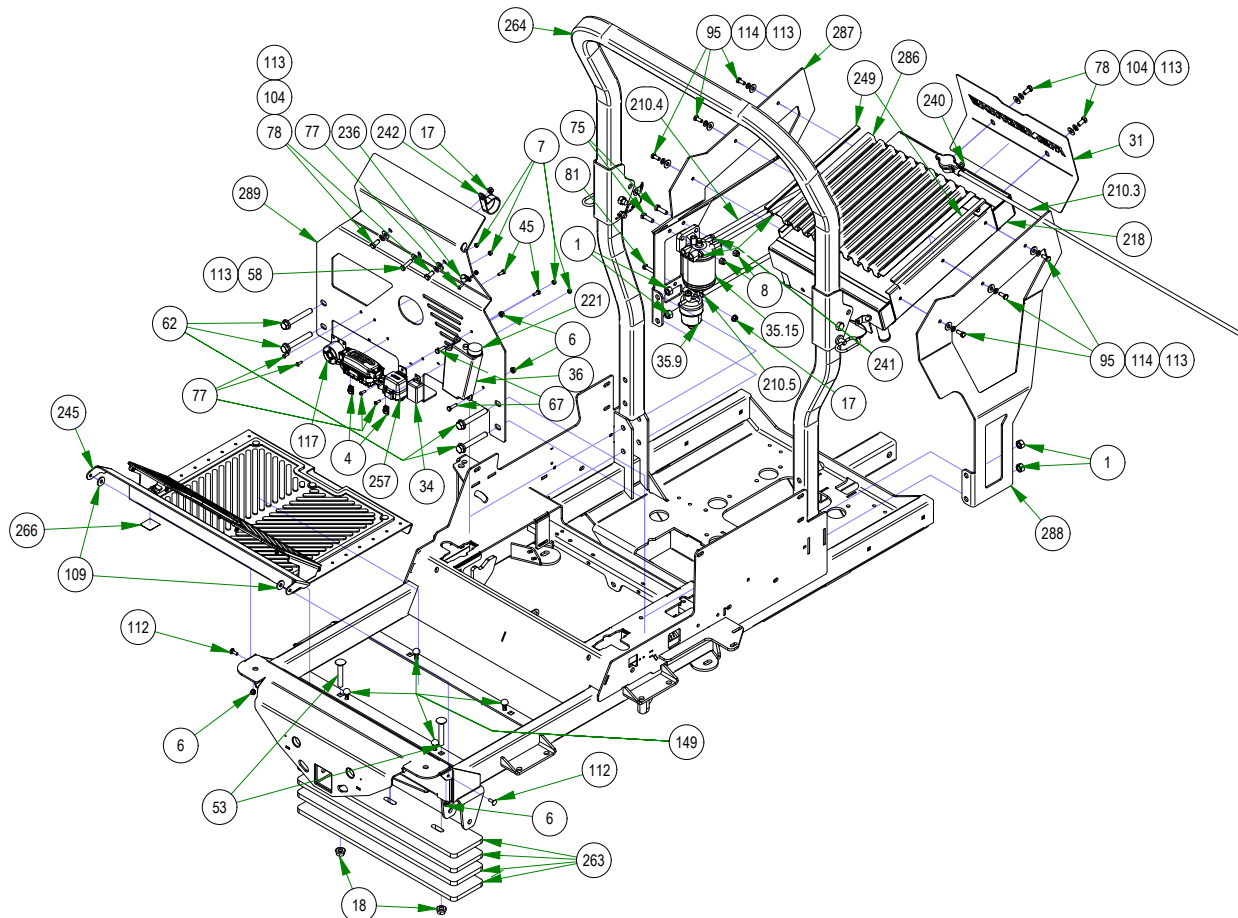

Parts List				Parts List			
ITEM	QTY	PART NUMBER	DESCRIPTION	ITEM	QTY	PART NUMBER	DESCRIPTION
1	4	013-0005-00	1/2-13 HEX 2-WAY REVERSIBLE CENTER LOCKNUT Grade B ZINC	113	11	019-8044-00	5/16 USS FLAT WASHER (7/8 OD) ZINC
4	2	013-0054-00	1/4-20 Cage Nut	114	6	019-8051-00	5/16 SPLIT LOCKWASHER ZINC
6	4	013-2050-00	1/4-20 NYL INSERT FLANGE LOCKNUT ZINC	117	1	021-8059-00	Heat Warning Piezo Buzzer
7	5	013-5019-00	10-24 NYLON INSERT LOCKNUT ZINC	149	4	029-4011-00	2023 Floor Board Rubber Bumper
8	2	013-5041-00	3/8-16 NYLON INSERT LOCKNUT ZINC	210	1	051-7080-22	2022 Renegade Diesel Fuel Line Assembly
17	2	013-8049-00	5/16-18 NYLON INSERT FLANGE LOCKNUT ZINC	210.3	3.500 ft	051-8069-00	5/16 Clear Hose
18	2	013-8050-00	1/2-13 NYLON INSERT FLANGE LOCKNUT ZINC	210.4	4.083 ft	051-8075-00	5/16" fuel line hose
31	1	014-5065-22	2019 Diesel Upper Rear Cover - Black	210.5	2	072-8068-00	5/16 Fuel Line Clamp
34	1	015-0015-00	Auto Shut Down for Cat Diesels	218	1	061-5001-98	2019 Diesel Radiator Kit
35.9	1	015-0097-07	FUEL PRE-FILTER	221	1	066-8075-00	Reservoir Tank Cap-Overflow
35.15	1	063-2011-01	Fuel Filter	234	1	070-5376-22	2022 Horizontal Diesel Frame
36	1	015-0111-00	overflow Reservoir- 27Kaw & 28/35Hp Diesel	236	1	072-0001-00	3/8 Cable Clamp-Black Nylon
45	2	018-0024-00	M6-1.0 X 16MM DIN 933 HEX TAP BOLT (CL 8.8) ZINC	240	1	072-8067-00	5/8 Hose Clamp
53	2	018-0067-00	1/2-13 x 3 Carriage Bolt Grade 5	241	3	072-8076-00	2 EAR CLAMP 12.5mm-15mm
58	1	018-2006-00	5/16-18 X 1-1/4 HEX C/S (GR.5) ZC	242	1	072-8090-00	Diesel Clamp 1 3/4" Vinyl
62	4	018-2018-00	1/2-13 X 3-1/2 HEX FLANGE BOLT (GR.8) ZINC	245	1	079-3155-20	R-Series Floorboard Assembly
67	2	018-4007-00	1/4-20 X 1 HEX CAP SCREW (GR.5) ZINC	249	2	084-4015-00	Rubber Trim
75	2	018-5040-00	3/8-16 X 1-1/4 HEX CAP SCREW (GR.5) ZINC	257	1	086-0247-20	2022 Renegade Diesel Wiring Harness
77	5	018-5200-00	10-24 X 5/8 BUTTON SOCKET CAP SCREW 18-8 STAINLESS STEEL	263	4	088-1999-RW	2019 Outlaw Counter Weight
78	4	018-5250-00	3/8-16 X 3/4 HEX CAP SCREW (GR.5) ZINC	264	1	089-0006-00	2019 2X2 Folding ROPS
81	1	018-5344-00	5/16-18 X 2-1/2 HEX CAP SCREW (GR.5) ZINC	266	1	091-0020-22	Patent Decal (Anti-Wobble)
95	6	018-8063-00	5/16-18 X 3/4 HEX CAP SCREW (GR.5) ZINC	286	1	094-5088-00	Radiator Screen Diesel
104	4	019-5037-00	3/8 SPLIT LOCKWASHER ZINC	287	1	201-8026-00	2019 Diesel Radiator Mount - Right
109	2	019-6042-00	.360 ID X .983 OD X .120 THICK FLAT WASHER NYLON	288	1	201-8027-00	2019 Diesel Radiator Mount - Left
112	2	019-8040-00	1/4-20 X 3/4 CARRIAGE BOLT (GR.5) ZINC	289	1	201-8028-00	2022 Diesel Radiator Mount