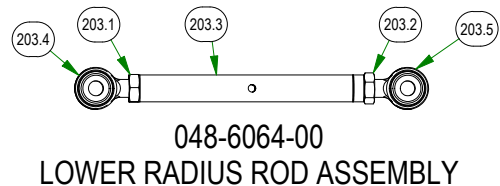

Parts List				Parts List			
ITEM	QTY	PART NUMBER	DESCRIPTION	ITEM	QTY	PART NUMBER	DESCRIPTION
120	1	022-4090-00	2019 Assy-26x12-12 Reaper Turf -10.5" Rim	230.8	2	024-2065-00	2019 Rouge/Renegade Wheel Motor 90° Fitting #6801-10L
120.2	1	022-4086-00	2019 10.5" Wheel	230.9	1	048-7001-00	3/4-16 RH Male Rod End
120.1	1	022-4085-00	2019 26x12-12 Reaper Turf Tire	230.10	2	051-6007-00	2019 Renegade Hydro Hose
202	1	048-6061-00	2019 Suspension Radius Rod Assembly	230.11	1	064-8054-00	2019 Short Brake Cable-Suspension Models
202.3	1	048-0001-00	2019 Suspension Link Body	230.12	1	070-0001-00	2019 Left Trailing Arm
202.4	1	048-6062-00	2019 RH 5/8" Heim	230.13	1	092-5201-00	Brake Disk
202.5	1	048-6063-00	2019 LH 5/8" Heim	230.14	1	092-7001-00	XP/AOS Left Brake Caliper
202.1	1	013-0019-00	5/8-11 HEX JAM NUT ZINC	231	1	070-0002-99	2019 Renegade Trailing RH Arm Assy
202.2	1	013-0020-00	NUT, 5/8-18LH	231.1	1	013-0022-00	3/4"-16 Fine Full Nut
203	1	048-6064-00	2019 Suspension Radius Rod Assembly	231.2	4	013-6040-00	1/2-13 Gr 8 Centerlock Flange Nut
203.3	1	048-0002-00	Rear Radius Rod, 3/4 Body	231.3	1	013-8049-00	5/16-18 NYLON INSERT FLANGE LOCKNUT ZINC
203.4	1	048-6065-00	3/4-16 x 5/8 RH Heim	231.4	1	015-4600-00	18cc Parker Wheel Motor- Right
203.5	1	048-6066-00	3/4-16 x 5/8 LH Heim	231.4.1	1	013-7050-00	1" Castle Nut for HydroGear Wheel Motor
203.1	1	013-0027-00	3/4-16 HEX JAM NUT ZINC	231.4.2	1	042-7041-00	Woodruff Key
203.2	1	013-0028-00	3/4-16 LH HEX JAM NUT ZINC	231.5	1	018-2007-00	5/16-18 X 1 HEX CAP SCREW (GR.5) ZINC
230	1	070-0001-99	2019 Renegade Trailing LH Arm Assy	231.6	4	018-6041-00	1/2-13 x 2.75 Gr. 8 Hex Head Bolt
230.1	1	013-0022-00	3/4"-16 Fine Full Nut	231.7	1	020-7022-00	1/8 X 1-1/2 COTTER PIN ZINC
230.2	4	013-6040-00	1/2-13 Gr 8 Centerlock Flange Nut	231.8	2	024-2065-00	2019 Rouge/Renegade Wheel Motor 90° Fitting #6801-10L
230.3	1	013-8049-00	5/16-18 NYLON INSERT FLANGE LOCKNUT ZINC	231.9	1	048-7001-00	3/4-16 RH Male Rod End
230.4	1	015-4601-00	18cc Parker Wheel Motor- Left	231.10	2	051-6007-00	2019 Renegade Hydro Hose
230.4.1	1	013-7050-00	1" Castle Nut for HydroGear Wheel Motor	231.11	1	064-9002-00	2019 Long Brake Cable-Renegade, Rogue
230.4.2	1	042-7041-00	Woodruff Key	231.12	1	070-0002-00	2019 Right Trailing Arm
230.5	1	018-2007-00	5/16-18 X 1 HEX CAP SCREW (GR.5) ZINC	231.13	1	092-5201-00	Brake Disk
230.6	4	018-6041-00	1/2-13 x 2.75 Gr. 8 Hex Head Bolt	231.14	1	092-7000-00	XP/AOS Right Brake Caliper
230.7	1	020-7022-00	1/8 X 1-1/2 COTTER PIN ZINC