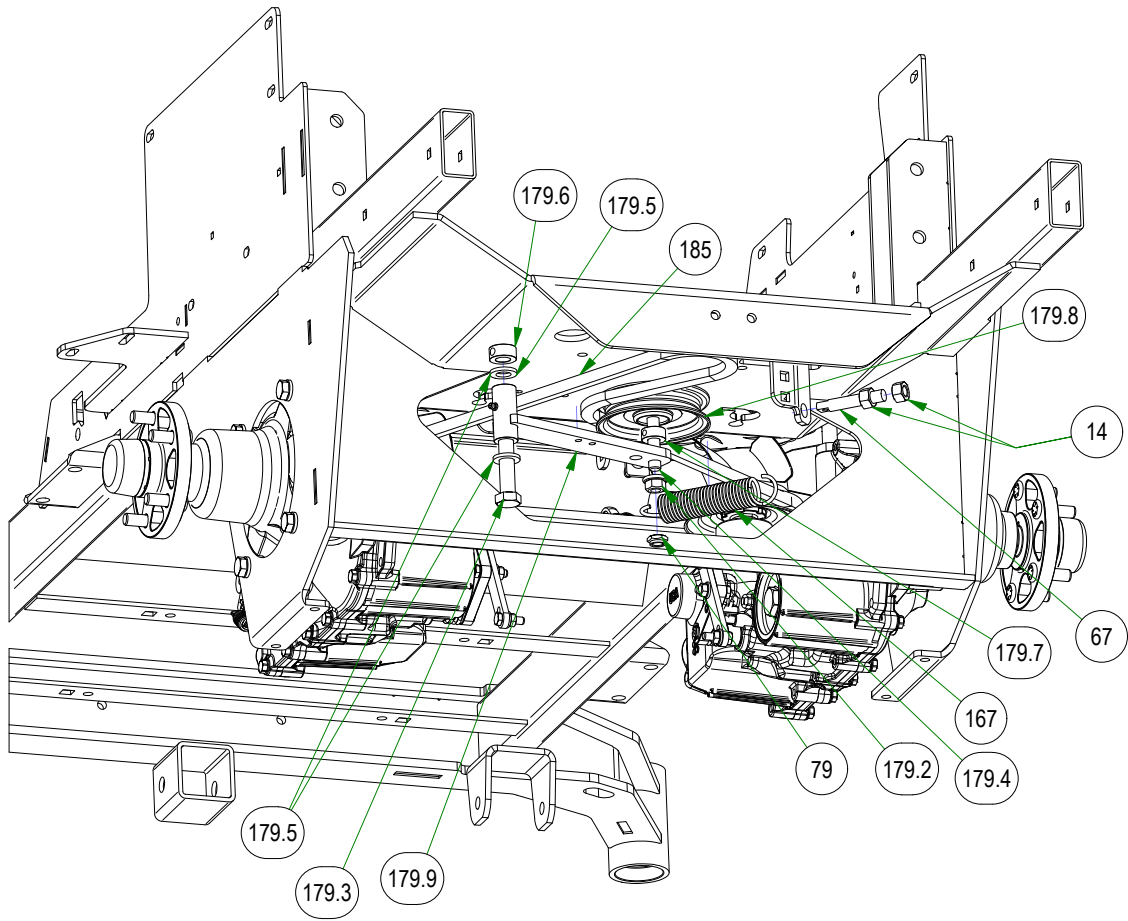

BAD BOY MOWERS

PARTS SECTION: TRANSAXLE ASSEMBLY CONT.

BAD BOY MOWERS

PARTS SECTION: COVERS & SEAT PAN ASSEMBLY

Parts List				Parts List			
ITEM	QTY	PART NUMBER	DESCRIPTION	ITEM	QTY	PART NUMBER	DESCRIPTION
2	4	013-0005-00	1/2-13 HEX 2-WAY REVERSIBLE CENTER LOCKNUT Grade B ZINC	231	1	079-3155-20	R-Series Floorboard Assembly
6	3	013-2050-00	1/4-20 NYL INSERT FLANGE LOCKNUT ZINC	231.1	4	013-0054-00	1/4-20 Cage Nut
10	12	013-5202-00	3/8-16 NYLON INSERT FLANGE LOCKNUT (GR.F) ZINC	231.2	4	018-8052-00	1/4-20 X 3/4 HEX CAP SCREW (GR.5) ZINC
17	9	013-8049-00	5/16-18 NYLON INSERT FLANGE LOCKNUT ZINC	231.3	1	026-2230-00	OUTLAW ADJUSTABLE FOOT PLATE-ORANGE
20	4	013-9002-00	5/16-18 HEX SERRATED FLANGE NUT HARD/ZINC	231.4	14	040-6080-00	Ratchet Fastener
30	2	014-9003-00	1 1/2 x 3 Frame Plug	231.5	1	079-3155-00	2019 Outlaw Floorboard
56	2	018-0024-00	M6-1.0 X 16MM DIN 933 HEX TAP BOLT (CL 8.8) ZINC	231.6	1	081-0050-00	MAT (FLOOR)
60	4	018-0044-00	3/8" x 2 1/2" Carriage Bolt	231.7	1	081-0051-00	MAT (FOOT PLATE)
62	4	018-0050-00	1/2-13 X 3-1/4 HEX CAP SCREW (GR.5) ZINC	247	1	089-0006-00	2019 2X2 Folding ROPS
69	1	018-2007-00	5/16-18 X 1 HEX CAP SCREW (GR.5) ZINC	248	1	091-0015-23	2023 EPA Build Date Punch Decal
87	6	018-5044-00	3/8-16 X 1 CARRIAGE BOLT (GR.5) ZINC	253	1	091-1101-18	2018 Out/XP/Diesel Brake Decal
99	2	018-8065-00	5/16-18 X 1 CARRIAGE BOLT (GR.8) ZINC	254	1	091-1114-00	2018 LH/RH Steering Control Decal Roll
109	4	019-6042-00	.360 ID X .983 OD X .120 THICK FLAT WASHER NYLON	256	1	091-3150-00	Outlaw Warning Decal
112	2	019-8040-00	1/4-20 X 3/4 CARRIAGE BOLT (GR.5) ZINC	258	2	091-4003-22	2022 Powered By Kawasaki Decal
133	1	026-2019-21	R-SERIES SEAT PLATE ASSEMBLY	259	2	091-4004-22	2022 Powered By Kohler Decal
134	2	026-2219-00	Rebel Rear Cover Side Plate	261	1	091-4007-00	2019 Rebel 852cc Backplate Cluster
135	1	026-2221-22	2019 Vertical Rear Cover Tailgate - Black	263	1	091-4010-00	2019 Rebel Cooler Cover Decal
144	4	029-4011-00	2023 Floor Board Rubber Bumper	264	1	091-4011-00	2019 Rebel 747cc Backplate Cluster
146	1	029-8000-00	2017 XP Bumper	265	1	091-4023-00	2019 Rebel 999cc Backplate Cluster
149	2	030-7039-00	1/4-14 X 1-1/2 HEX WASHER UNSLOT TEK/3 ZINC	266	1	091-4034-00	2019 Rebel Pump Belt Route Decal
157	2	032-0001-00	2019 Bad Boy X Cylindrical Seat Mount	268	1	091-4037-00	2019 Deck Release Decal
177	1	039-2156-00	Seat Stop	269	1	091-4038-00	Control Adj. Control Rod Decal
214	1	064-8083-00	Seat Strap with Buckles	270	1	091-4039-00	Control Adj. Control Dampener Decal
215	1	067-0020-19	2019 Outlaw EPA Cannister Assembly	271	1	091-4050-00	Heat Shield (Fiberglass Adhesive)
224	1	070-2304-00	2023 Rebel Frame - Painted	281	1	091-8023-00	Rebel Kawasaki 822cc Backplate Decal
225	1	071-2103-00	2021 Rebel Seat