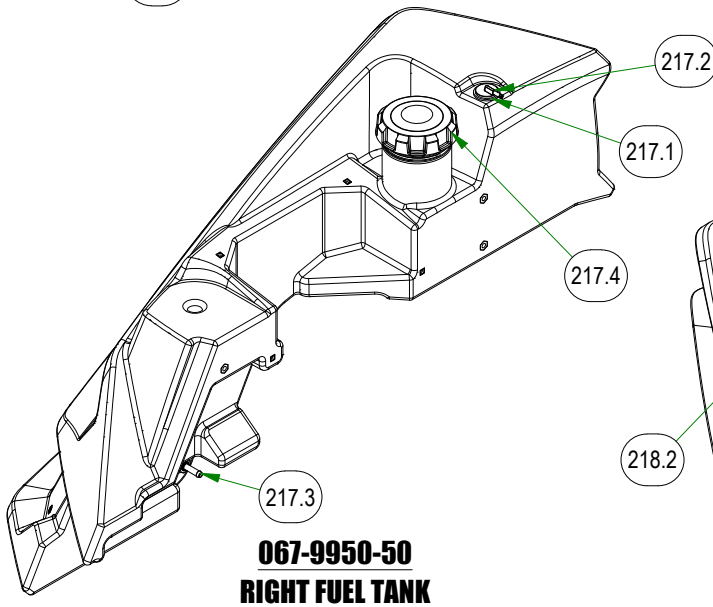

Parts List				Parts List			
ITEM	QTY	PART NUMBER	DESCRIPTION	ITEM	QTY	PART NUMBER	DESCRIPTION
217	1	067-9950-50	2019 Right Rebel, Rogue, Renegade Fuel Tank (GAS)	232.7	1	077-2076-00	USB Port
217.1	1	067-6054-00	Roll Over Valve Grommet	232.8	1	077-8076-00	Ignition Switch
217.2	1	067-6070-00	Rollover Valve	232.9	1	079-3483-00	2022 Rebel Control Panel
217.3	1	067-9901-00	Fuel Pick-up	232.10	1	083-4013-00	Tachometer
217.4	1	067-9904-00	Fuel Cap	232.11	1	089-1000-00	Oil Light
218	1	067-9960-50	2019 Left Rebel, Rogue, Renegade Fuel Tank (GAS)	232.12	1	091-4009-22	2022 Rebel/Rogue Control Panel Decal
218.1	1	067-4080-00	Fuel Gauge with Grommet	233	1	079-3581-22	Rebel/Rogue Control Panel Assy-Drive by Wire
218.2	1	067-6054-00	Roll Over Valve Grommet	233.1	1	079-3483-00	2022 Rebel Control Panel
218.3	1	067-6056-00	Fuel Gauge Grommet	233.2	1	089-1000-00	Oil Light
218.4	1	067-6070-00	Rollover Valve	233.3	1	077-8076-00	Ignition Switch
218.5	1	067-9901-00	Fuel Pick-up	233.4	1	056-8058-00	PTO Switch
218.6	1	067-9904-00	Fuel Cap	233.5	2	018-1040-00	Light Plug
232	1	079-3481-19	Rebel/Rogue Control Panel Assy	233.6	1	077-2076-00	USB Port
232.1	2	013-5019-00	10-24 NYLON INSERT LOCKNUT ZINC	233.7	2	018-5200-00	10-24 X 5/8 BUTTON SOCKET CAP SCREW 18-8 STAINLESS STEEL
232.2	2	018-1040-00	Light Plug	233.8	2	013-5019-00	10-24 NYLON INSERT LOCKNUT ZINC
232.3	2	018-5200-00	10-24 X 5/8 BUTTON SOCKET CAP SCREW 18-8 STAINLESS STEEL	233.9	1	091-4009-22	2022 Rebel/Rogue Control Panel Decal
232.4	1	055-2012-00	Universal Throttle Head - 2012	233.10	1	055-3001-00	Kawasaki \ Kohler Drive By Wire
232.5	1	055-2013-00	Throttle Knob	233.11	1	083-4050-00	Tachometer
232.6	1	056-8058-00	PTO Switch