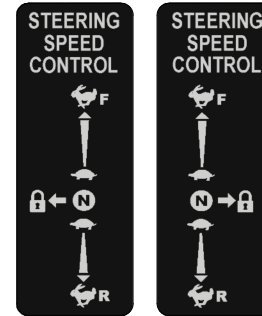

091-1114-00

2018 LH/RH Steering Control Decal Roll