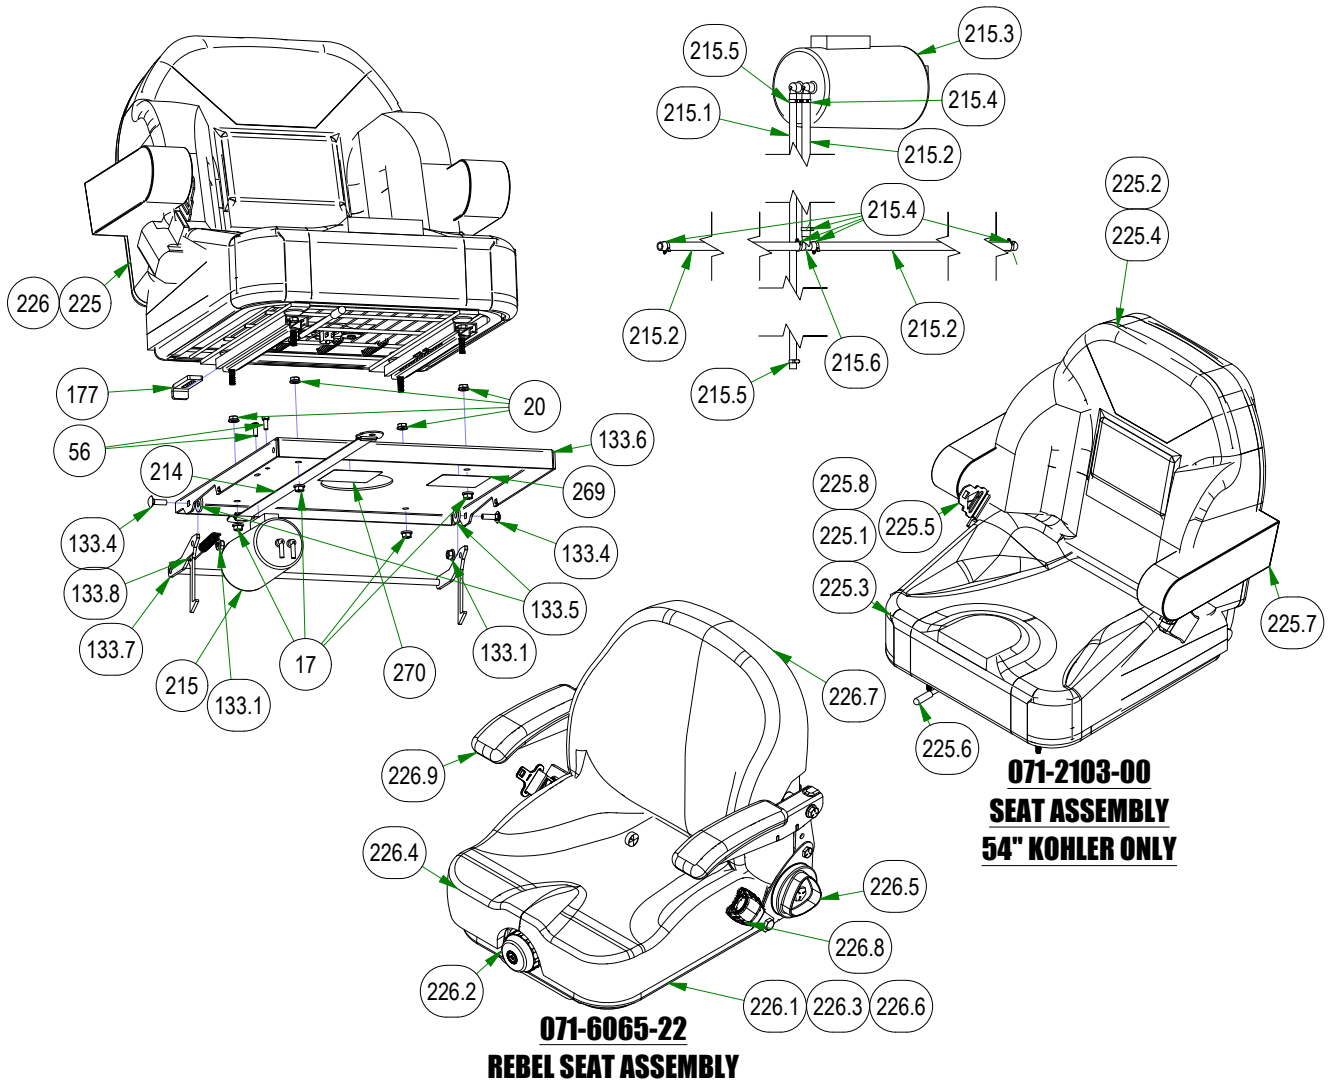

Parts List				Parts List			
ITEM	QTY	PART NUMBER	DESCRIPTION	ITEM	QTY	PART NUMBER	DESCRIPTION
17	9	013-8049-00	5/16-18 NYLON INSERT FLANGE LOCKNUT ZINC	225.1	1	071-2103-01	Seat Cover for 071-2103-00
20	4	013-9002-00	5/16-18 HEX SERRATED FLANGE NUT HARD/ZINC	225.2	1	071-2103-02	Back Cover for 071-2103-00
56	2	018-0024-00	M6-1.0 X 16MM DIN 933 HEX TAP BOLT (CL 8.8) ZINC	225.3	1	071-2103-03	Foam Molded Seat for the 071-2103-00
133	1	026-2019-21	R-SERIES SEAT PLATE ASSEMBLY	225.4	1	071-2103-04	Foam Molded back for the 071-2103-00
133.1	2	013-8049-00	5/16-18 NYLON INSERT FLANGE LOCKNUT ZINC	225.5	1	071-2103-05	Seat Belt Set 071-2103-00
133.4	2	018-8065-00	5/16-18 X 1 CARRIAGE BOLT (GR.8) ZINC	225.6	1	071-5015-00	Seat Rails for Outlaw Seat/2020 ZT Elite/ZTAvenger
133.5	2	019-6042-00	.360 ID X .983 OD X .120 THICK FLAT WASHER NYLON	225.7	1	071-5069-00	Arm Rest Kit for 071-5060-18
133.6	1	026-2019-00	R-SERIES SEAT PLATE	225.8	1	071-5070-00	Set Switch fr 071-5060-18
133.7	1	028-0090-00	Seat Latch Rod Assembly	226	1	071-6065-22	2022 Suspension Seat w/Seatbelt
133.8	1	034-1025-00	Brake Spring	226.1	1	071-6065-06	4" Single Locking Track Kit
177	1	039-2156-00	Seat Stop	226.2	1	071-6065-05	Weight Adjust Indicator Knob Assy
214	1	064-8083-00	Seat Strap with Buckles	226.3	1	071-6065-13	Bellows w/Hardware
215	1	067-0020-19	2019 Outlaw EPA Cannister Assembly	226.4	1	071-6065-16	Cushion Cover Kit for I3M-Logo
215.1	1	051-2025-66	3/16" Vinyl Tubing, 66" Long	226.5	1	071-6065-10	Recliner Adjustment Knob-New
215.2	3	051-8072-38	1/4" Vinyl Tubing 38" Long	226.6	1	071-6065-07	Delta Plunger Switch - N.O.
215.3	1	067-0020-00	Carbon Canister	226.7	1	071-6065-15	Back Cover for I3M - Recl - Logos
215.4	6	072-8070-00	3/16 Vinyl Clamp	226.8	1	071-6065-14	2" Retractable Belt Kit w/Spacers
215.5	2	072-8073-00	3/16" Vinyl Hose Clamp	226.9	1	071-6065-04	Set of Armrests-SS Front Adj
215.6	1	073-8068-00	fuel line T	269	1	091-4038-00	Control Adj. Control Rod Decal
224	1	070-2304-00	2023 Rebel Frame - Painted	270	1	091-4039-00	Control Adj. Control Dampener Decal
225	1	071-2103-00	2021 Rebel Seat