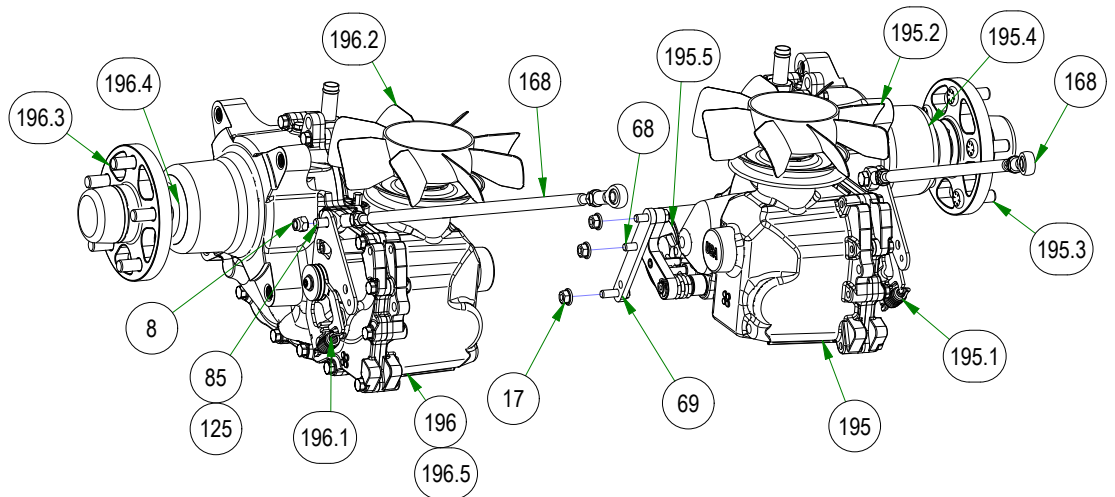

BAD BOY MOWERS

PARTS SECTION: TRANSAXLE ASSEMBLY CONT.

BAD BOY MOWERS

PARTS SECTION: COVERS & SEAT PAN ASSEMBLY

Parts List				Parts List			
ITEM	QTY	PART NUMBER	DESCRIPTION	ITEM	QTY	PART NUMBER	DESCRIPTION
2	4	013-0005-00	1/2-13 HEX 2-WAY REVERSIBLE CENTER LOCKNUT Grade B ZINC	231	1	079-3155-20	R-Series Floorboard Assembly
6	3	013-2050-00	1/4-20 NYL INSERT FLANGE LOCKNUT ZINC	231.1	4	013-0054-00	1/4-20 Cage Nut
10	12	013-5202-00	3/8-16 NYLON INSERT FLANGE LOCKNUT (GR.F) ZINC	231.2	4	018-8052-00	1/4-20 X 3/4 HEX CAP SCREW (GR.5) ZINC
17	9	013-8049-00	5/16-18 NYLON INSERT FLANGE LOCKNUT ZINC	231.3	1	026-2230-00	OUTLAW ADJUSTABLE FOOT PLATE-ORANGE
20	4	013-9002-00	5/16-18 HEX SERRATED FLANGE NUT HARD/ZINC	231.4	14	040-6080-00	Ratchet Fastener
30	2	014-9003-00	1 1/2 x 3 Frame Plug	231.5	1	079-3155-00	2019 Outlaw Floorboard
56	2	018-0024-00	M6-1.0 X 16MM DIN 933 HEX TAP BOLT (CL 8.8) ZINC	231.6	1	081-0050-00	MAT (FLOOR)
60	4	018-0044-00	3/8" x 2 1/2" Carriage Bolt	231.7	1	081-0051-00	MAT (FOOT PLATE)
62	4	018-0050-00	1/2-13 X 3-1/4 HEX CAP SCREW (GR.5) ZINC	247	1	089-0006-00	2019 2X2 Folding ROPS
69	1	018-2007-00	5/16-18 X 1 HEX CAP SCREW (GR.5) ZINC	248	1	091-0015-23	2023 EPA Build Date Punch Decal
87	6	018-5044-00	3/8-16 X 1 CARRIAGE BOLT (GR.5) ZINC	253	1	091-1101-18	2018 Out/XP/Diesel Brake Decal
99	2	018-8065-00	5/16-18 X 1 CARRIAGE BOLT (GR.8) ZINC	254	1	091-1114-00	2018 LH/RH Steering Control Decal Roll
109	4	019-6042-00	.360 ID X .983 OD X .120 THICK FLAT WASHER NYLON	256	1	091-3150-00	Outlaw Warning Decal
112	2	019-8040-00	1/4-20 X 3/4 CARRIAGE BOLT (GR.5) ZINC	258	2	091-4003-22	2022 Powered By Kawasaki Decal
133	1	026-2019-21	R-SERIES SEAT PLATE ASSEMBLY	259	2	091-4004-22	2022 Powered By Kohler Decal
134	2	026-2219-00	Rebel Rear Cover Side Plate	261	1	091-4007-00	2019 Rebel 852cc Backplate Cluster
135	1	026-2221-22	2019 Vertical Rear Cover Tailgate - Black	263	1	091-4010-00	2019 Rebel Cooler Cover Decal
144	4	029-4011-00	2023 Floor Board Rubber Bumper	264	1	091-4011-00	2019 Rebel 747cc Backplate Cluster
146	1	029-8000-00	2017 XP Bumper	265	1	091-4023-00	2019 Rebel 999cc Backplate Cluster
149	2	030-7039-00	1/4-14 X 1-1/2 HEX WASHER UNSLOT TEK/3 ZINC	266	1	091-4034-00	2019 Rebel Pump Belt Route Decal
157	2	032-0001-00	2019 Bad Boy X Cylindrical Seat Mount	268	1	091-4037-00	2019 Deck Release Decal
177	1	039-2156-00	Seat Stop	269	1	091-4038-00	Control Adj. Control Rod Decal
214	1	064-8083-00	Seat Strap with Buckles	270	1	091-4039-00	Control Adj. Control Dampener Decal
215	1	067-0020-19	2019 Outlaw EPA Cannister Assembly	271	1	091-4050-00	Heat Shield (Fiberglass Adhesive)
224	1	070-2304-00	2023 Rebel Frame - Painted	281	1	091-8023-00	Rebel Kawasaki 822cc Backplate Decal
225	1	071-2103-00	2021 Rebel Seat