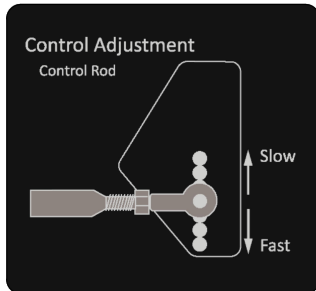

2018 61" Deck Decal

091-0918-18

2018 72" Deck Decal

091-1101-18

2018 Out/XP/Diesel Brake Decal

091-4038-00

Control Adj. Control Rod Decal

091-4037-00