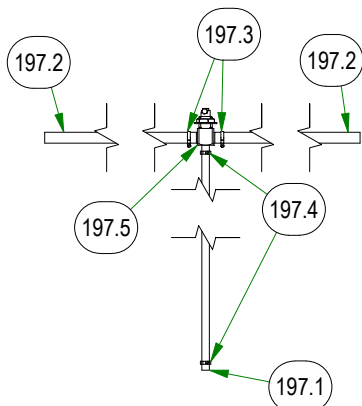

BAD BOY MOWERS

PARTS SECTION: TANKS & BATTERY CONT.

Parts List				Parts List			
ITEM	QTY	PART NUMBER	DESCRIPTION	ITEM	QTY	PART NUMBER	DESCRIPTION
197	1	051-2019-29	2023 Rebel Rogue Renegade Fuel Line for Kohler	198.4	2	072-8069-00	1/4 Fuel Hose Clamp
197.1	1	051-8067-22	1/4" Fuel Line Hose	198.5	1	067-6058-00	3 Way Fuel Shut-Off Valve 5/16 x 5/16 x 1/4
197.2	2	051-8075-26	5/16" fuel line hose	216	1	067-8085-19	2019 Rebel Hydro Tank Assembly
197.3	2	072-8068-00	5/16 Fuel Line Clamp	216.1	1	051-0019-00	5/8 Braided Hose
197.4	2	072-8069-00	1/4 Fuel Hose Clamp	216.2	1	067-8085-00	Expansion Tank for Outlaw
197.5	1	067-6058-00	3 Way Fuel Shut-Off Valve 5/16 x 5/16 x 1/4	216.3	2	072-8074-00	5/8 Wire Clamp-Outlaw Only
198	1	051-2019-33	2023 Rebel Rogue Renegade Fuel Line for Kawasaki	239	1	086-2050-19	2019 Wiring Harness-Rebel/Rogue
198.1	1	051-8067-32	1/4" Fuel Line Hose	239.1	1	086-1202-01	Relay Block Cover Replacement Kit
198.2	2	051-8075-26	5/16" fuel line hose	239.2	4	086-1202-19	Relay
198.3	2	072-8068-00	5/16 Fuel Line Clamp				

**051-2019-29
KOHLER FUEL LINE**