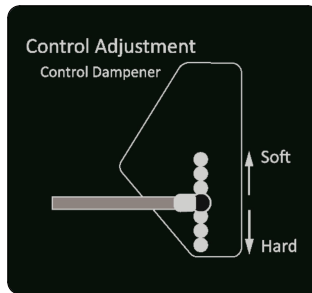

091-4039-00

Control Adj. Control Dampener Decal

091-4036-00

2019 Rebel & Rogue Deck Belt Route Decal