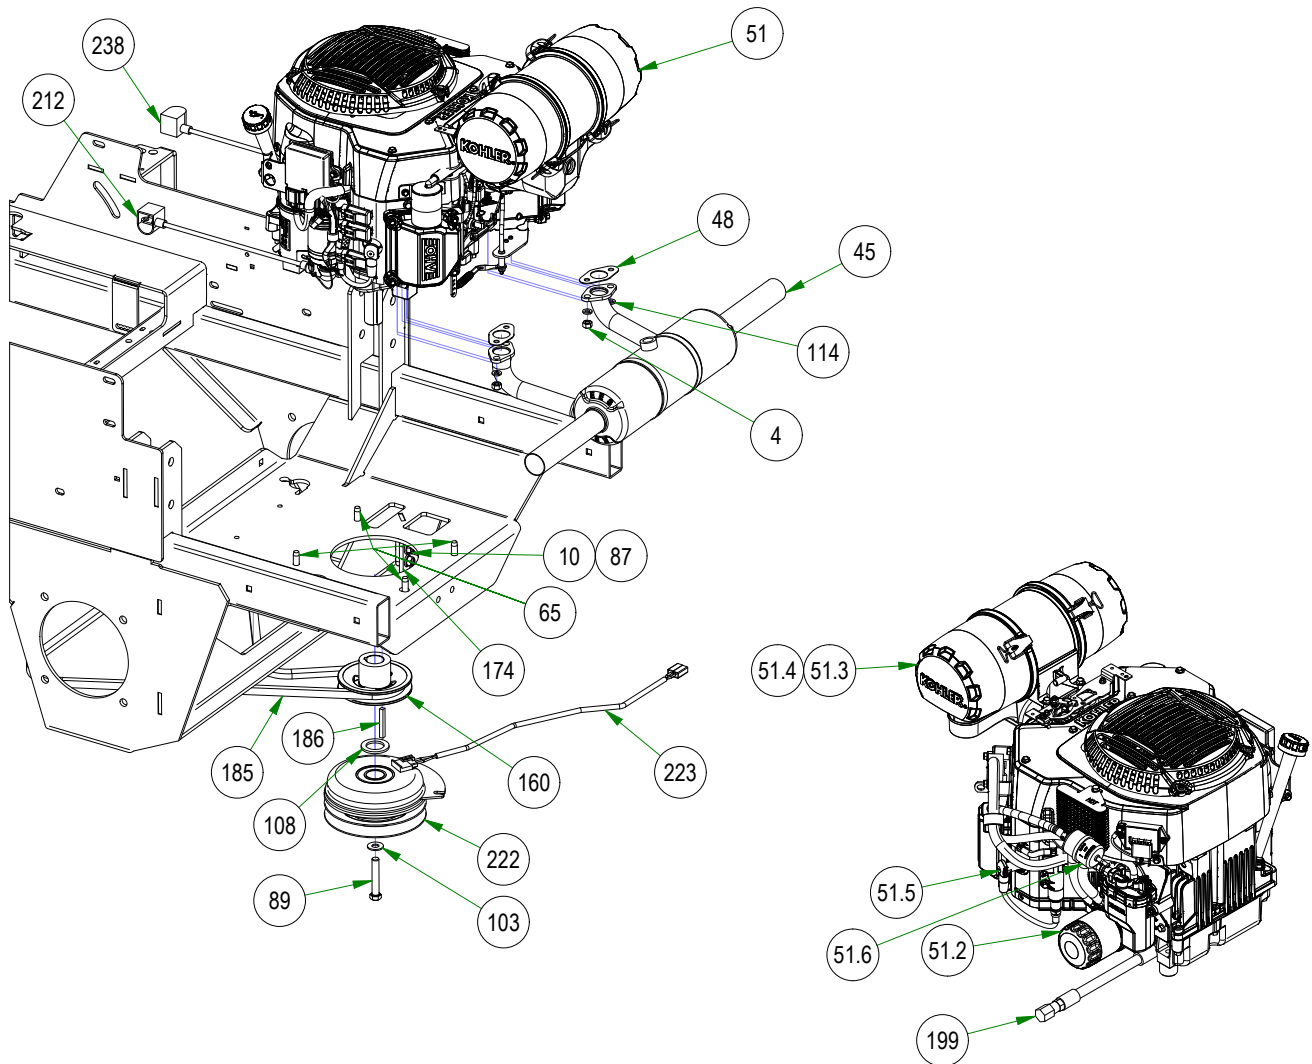

PARTS SECTION: ENGINE - KOHLER COMMAND EFI 26.5hp

Parts List				Parts List			
ITEM	QTY	PART NUMBER	DESCRIPTION	ITEM	QTY	PART NUMBER	DESCRIPTION
4	4	013-0075-00	M8-1.25 DIN 934 HEX NUT (CL.8) ZINC	103	1	019-5029-00	3/8 FLAT WASHER USS (1" OD) ZINC
10	2	013-5202-00	3/8-16 NYLON INSERT FLANGE LOCKNUT (GR.F) ZINC	108	1	019-6029-00	1.140 ID X 1.750 OD X .132 THICK FLAT WASHER PLAIN
45	1	015-1028-00	KOHLER COMMAND EFI MUFFLER	114	4	019-8051-00	5/16 SPLIT LOCKWASHER ZINC
48	2	015-2751-00	Exhaust Gasket	160	1	033-5035-00	4 3/4 Motor Pulley
51	1	015-7530-00	Kohler Command 26.5hp - EFI	174	1	039-0178-00	Rebel Clutch Tab
51.2	1	063-5400-00	Oil Filter	185	1	041-8050-00	2019 Rebel Pump Belt
51.3	1	063-8019-00	Outer Air Filter	186	1	042-5020-00	1/4 X 2 SQ MACHINERY KEY 1018 STL PLAIN
51.4	1	063-8020-00	Inner Air Filter	199	1	051-5401-00	Oil drain Hose
51.5	2	015-8000-00	Spark Plug	212	1	064-5301-01	14" Red Battery Cable-Base Outlaw
51.6	1	063-5001-00	25/26 HP Kohler Fuel Filter	222	1	070-1000-00	Clutch Assembly
65	4	018-1075-00	3/8-16 X 1-1/8 HEX WASHER UNSLOT SERRATED (TRI-LOB) TRS ZINC YELLOW	223	1	070-2000-00	Clutch Pigtail
87	2	018-5044-00	3/8-16 X 1 CARRIAGE BOLT (GR.5) ZINC	224	1	070-2304-00	2023 Rebel Frame - Painted
89	1	018-5300-21	7/16-20 X 2-1/2 HEX Bolt GR 8 W/ Patch	238	1	086-0005-00	Starter Cable