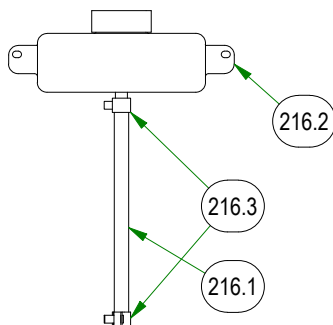

**067-8085-19
HYDRO TANK ASSEMBLY**