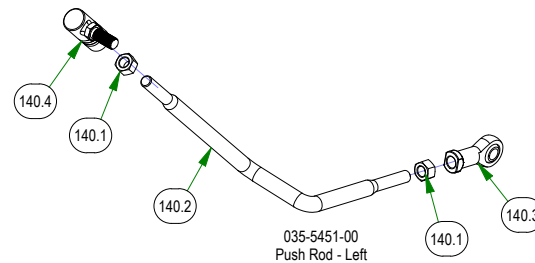

Parts List				Parts List			
ITEM	QTY	PART NUMBER	DESCRIPTION	ITEM	QTY	PART NUMBER	DESCRIPTION
125	1	031-0017-02	2017 MZ Magnum LH Steering Arm	126.5	1	031-8851-70	ZT Steering Arm-Right
125.1	1	013-8050-00	1/2-13 Nylon Flange Nut	126.5.1	2	013-8047-00	5/16-18 NYL INS L/N ZC
125.2	2	019-8027-00	.515 ID Nylon Shoulder Washer	126.5.2	2	018-2020-18	5/16-18 x 1 3/8" Futton Head Torx Drive Bolt
125.3	1	019-8054-00	.505 Nylon Spacer	126.5.3	1	031-8851-02	ZT Direction Steering Arm (Right)
125.4	1	031-0017-98	2017 Drive Lever Housing - Left	126.5.4	1	031-9025-70	Steering Arm Elbow (Right)
125.5	1	031-8850-70	ZT Steering Arm-Left	126.5.5	1	069-4010-00	Rubber Grip
125.5.1	2	013-8047-00	5/16-18 NYL INS L/N ZC	126.6	1	034-8025-00	Drive Lever Spring
125.5.2	2	018-2020-18	5/16-18 x 1 3/8" Futton Head Torx Drive Bolt	139	1	035-5450-00	Push Rod-Right
125.5.3	1	031-8850-02	ZT Direction Steering Arm (Left)	139.1	2	013-6051-00	3/8" Fine Threaded Jam Nut
125.5.4	1	031-9020-70	Steering Arm Elbow (Left)	139.2	1	035-5450-01	Push Rod - Right (Rod Only)
125.5.5	1	069-4010-00	Rubber Grip	139.3	1	048-3000-00	Spherical Rod End - Outlaw
125.6	1	034-8025-00	Drive Lever Spring	139.4	1	099-2009-00	Quick Release Ball Joint
126	1	031-0018-02	2017 MZ Magnum RH Steering Arm	140	1	035-5451-00	Push Rod-Left
126.1	1	013-8050-00	1/2-13 Nylon Flange Nut	140.1	2	013-6051-00	3/8" Fine Threaded Jam Nut
126.2	2	019-8027-00	.515 ID Nylon Shoulder Washer	140.2	1	035-5451-01	Push Rod LH (Rod Only)
126.3	1	019-8054-00	.505 Nylon Spacer	140.3	1	048-3000-00	Spherical Rod End - Outlaw
126.4	1	031-0018-98	2017 Drive Lever Housing - Right	140.4	1	099-2009-00	Quick Release Ball Joint