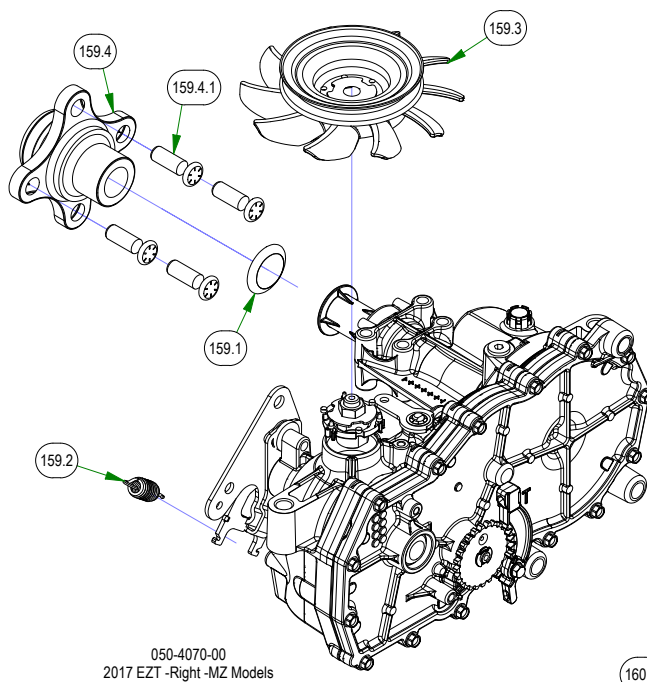

# PARTS SECTION: FRONT FORK

Parts List				Parts List			
ITEM	QTY	PART NUMBER	DESCRIPTION	ITEM	QTY	PART NUMBER	DESCRIPTION
1	4	010-1050-00	1641 BEARING W/2 CONTACT RUBBER SEALS	103	2	023-0002-00	2017 MZ Front fork
18	2	013-8050-00	1/2-13 NYLON INSERT FLANGE LOCKNUT ZINC	104	2	023-0005-00	MZ Front Fork (42" ONLY)
23	2	013-9004-00	1"-14 NYLON INSERT JAM LOCKNUT ZINC	106	2	025-0003-00	2016 Front Bearing Spacer
24	2	014-2025-00	2017 Bearing Cover	107	2	025-0008-00	Front Wheel Spanner
44	2	018-0005-00	1"-14 X 5 HEX CAP SCREW (GR.8) ZINC YELLOW	170	2	058-1000-00	1.02 ID X 1.38 OD X .250 THK SPACER ZINC
50	2	018-0035-00	1/2-13 X 7-1/2 HEX CAP SCREW (GR.5) ZINC	184	1	070-2300-00	2023 MZ 42-48 Frame - Painted
100	2	022-8049-22	11x6.00-5 Front Assembly - Black Wheel	185	1	070-2301-00	2023 MZ-Avenger 54-60 Frame - Painted
102	2	022-8051-22	11 x 4.00 - 5 Front Tire Assembly (Black)				

# PARTS SECTION: TRANSAXLES SUB ASSEMBLIES

Parts List				Parts List			
ITEM	QTY	PART NUMBER	DESCRIPTION	ITEM	QTY	PART NUMBER	DESCRIPTION
145	1	039-0035-01	2017 MZ/Magnum Brake Plate Assembly	159.4	1	050-2078-00	MZ 4 Bolt Hub Kit
145.1	2	013-5019-00	#10 Nylock Nut	159.4.1	4	050-2012-00	Transaxle Wheel Studs/ Drum Brake Studs
145.2	2	018-5200-00	10-24 X 5/8 BS Button Head Bolt	160	1	050-4071-00	2017 EZT -Left -MZ Models
145.3	1	039-0035-00	2017 MZ Brake Lock Bracket	160.1	1	015-8003-00	MZ Seal & Retainer Kit
145.4	1	077-8073-00	Safety Switch	160.2	1	034-9080-00	Gold Transaxle Spring
159	1	050-4070-00	2017 EZT -Right -MZ Models	160.3	1	050-2075-00	Fan/Pulley Kit for ZT / 2017 MZ
159.1	1	015-8003-00	MZ Seal & Retainer Kit	160.4	1	050-2078-00	MZ 4 Bolt Hub Kit
159.2	1	034-9080-00	Gold Transaxle Spring	160.4.1	4	050-2012-00	Transaxle Wheel Studs/ Drum Brake Studs
159.3	1	050-2075-00	Fan/Pulley Kit for ZT / 2017 MZ				