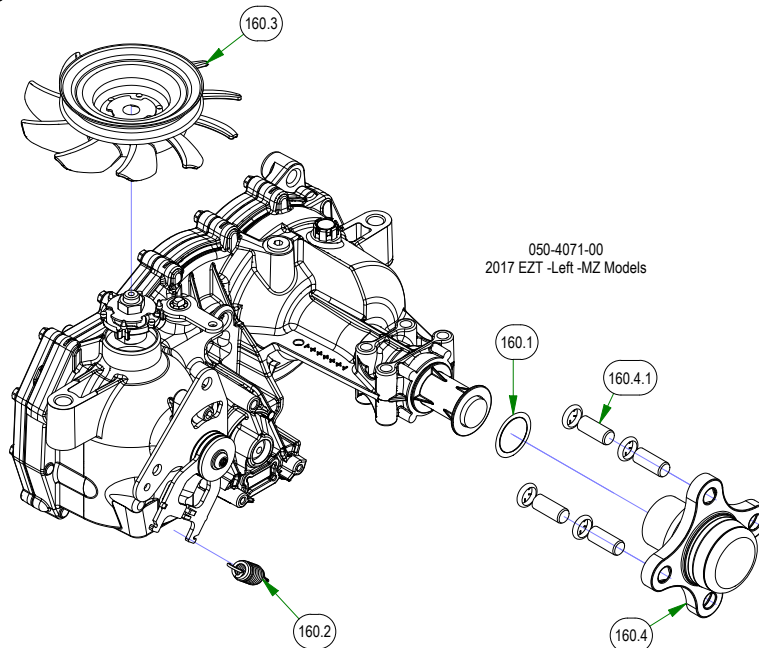

# PARTS SECTION: FRONT FORK

Parts List				Parts List			
ITEM	QTY	PART NUMBER	DESCRIPTION	ITEM	QTY	PART NUMBER	DESCRIPTION
1	4	010-1050-00	1641 BEARING W/2 CONTACT RUBBER SEALS	103	2	023-0002-00	2017 MZ Front fork
18	2	013-8050-00	1/2-13 NYLON INSERT FLANGE LOCKNUT ZINC	104	2	023-0005-00	MZ Front Fork (42" ONLY)
23	2	013-9004-00	1"-14 NYLON INSERT JAM LOCKNUT ZINC	106	2	025-0003-00	2016 Front Bearing Spacer
24	2	014-2025-00	2017 Bearing Cover	107	2	025-0008-00	Front Wheel Spanner
44	2	018-0005-00	1"-14 X 5 HEX CAP SCREW (GR.8) ZINC YELLOW	170	2	058-1000-00	1.02 ID X 1.38 OD X .250 THK SPACER ZINC
50	2	018-0035-00	1/2-13 X 7-1/2 HEX CAP SCREW (GR.5) ZINC	184	1	070-2300-00	2023 MZ 42-48 Frame - Painted
100	2	022-8049-22	11x6.00-5 Front Assembly - Black Wheel	185	1	070-2301-00	2023 MZ-Avenger 54-60 Frame - Painted
102	2	022-8051-22	11 x 4.00 - 5 Front Tire Assembly (Black)				

# PARTS SECTION: TRANSAXLES SUB ASSEMBLIES

Parts List				Parts List			
ITEM	QTY	PART NUMBER	DESCRIPTION	ITEM	QTY	PART NUMBER	DESCRIPTION
145	1	039-0035-01	2017 MZ/Magnum Brake Plate Assembly	159.4	1	050-2078-00	MZ 4 Bolt Hub Kit
145.1	2	013-5019-00	#10 Nylock Nut	159.4.1	4	050-2012-00	Transaxle Wheel Studs/ Drum Brake Studs
145.2	2	018-5200-00	10-24 X 5/8 BS Button Head Bolt	160	1	050-4071-00	2017 EZT -Left -MZ Models
145.3	1	039-0035-00	2017 MZ Brake Lock Bracket	160.1	1	015-8003-00	MZ Seal & Retainer Kit
145.4	1	077-8073-00	Safety Switch	160.2	1	034-9080-00	Gold Transaxle Spring
159	1	050-4070-00	2017 EZT -Right -MZ Models	160.3	1	050-2075-00	Fan/Pulley Kit for ZT / 2017 MZ
159.1	1	015-8003-00	MZ Seal & Retainer Kit	160.4	1	050-2078-00	MZ 4 Bolt Hub Kit
159.2	1	034-9080-00	Gold Transaxle Spring	160.4.1	4	050-2012-00	Transaxle Wheel Studs/ Drum Brake Studs
159.3	1	050-2075-00	Fan/Pulley Kit for ZT / 2017 MZ				