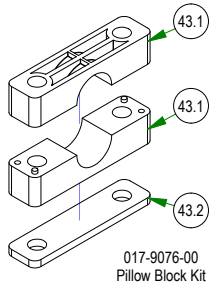

BAD BOY MOWERS

PARTS SECTION: FRAME SUB ASSEMBLIES