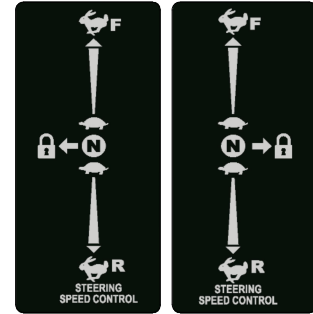

091-0214-00
2018 LH/RH Steering Control Decal Roll