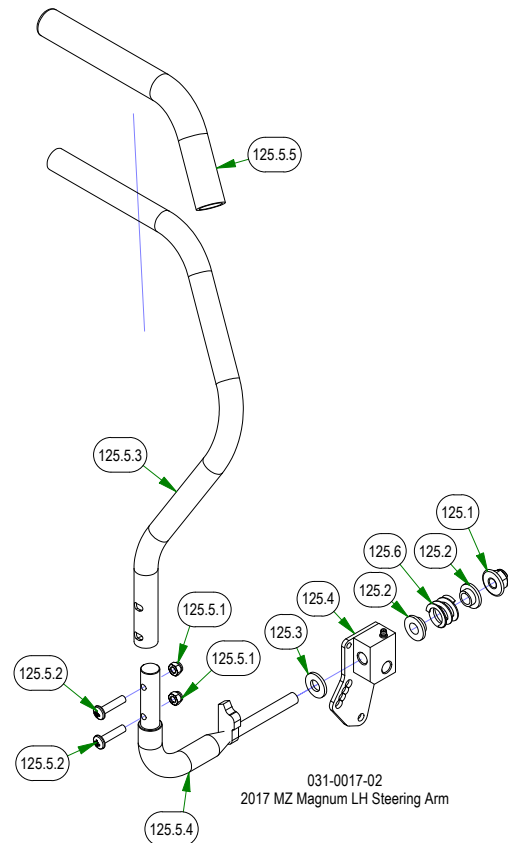

Parts List				Parts List			
ITEM	QTY	PART NUMBER	DESCRIPTION	ITEM	QTY	PART NUMBER	DESCRIPTION
125	1	031-0017-02	2017 MZ Magnum LH Steering Arm	126.5	1	031-8851-70	ZT Steering Arm-Right
125.1	1	013-8050-00	1/2-13 Nylon Flange Nut	126.5.1	2	013-8047-00	5/16-18 NYL INS L/N ZC
125.2	2	019-8027-00	.515 ID Nylon Shoulder Washer	126.5.2	2	018-2020-18	5/16-18 x 1 3/8" Futton Head Torx Drive Bolt
125.3	1	019-8054-00	.505 Nylon Spacer	126.5.3	1	031-8851-02	ZT Direction Steering Arm (Right)
125.4	1	031-0017-98	2017 Drive Lever Housing - Left	126.5.4	1	031-9025-70	Steering Arm Elbow (Right)
125.5	1	031-8850-70	ZT Steering Arm-Left	126.5.5	1	069-4010-00	Rubber Grip
125.5.1	2	013-8047-00	5/16-18 NYL INS L/N ZC	126.6	1	034-8025-00	Drive Lever Spring
125.5.2	2	018-2020-18	5/16-18 x 1 3/8" Futton Head Torx Drive Bolt	139	1	035-5450-00	Push Rod-Right
125.5.3	1	031-8850-02	ZT Direction Steering Arm (Left)	139.1	2	013-6051-00	3/8" Fine Threaded Jam Nut
125.5.4	1	031-9020-70	Steering Arm Elbow (Left)	139.2	1	035-5450-01	Push Rod - Right (Rod Only)
125.5.5	1	069-4010-00	Rubber Grip	139.3	1	048-3000-00	Spherical Rod End - Outlaw
125.6	1	034-8025-00	Drive Lever Spring	139.4	1	099-2009-00	Quick Release Ball Joint
126	1	031-0018-02	2017 MZ Magnum RH Steering Arm	140	1	035-5451-00	Push Rod-Left
126.1	1	013-8050-00	1/2-13 Nylon Flange Nut	140.1	2	013-6051-00	3/8" Fine Threaded Jam Nut
126.2	2	019-8027-00	.515 ID Nylon Shoulder Washer	140.2	1	035-5451-01	Push Rod LH (Rod Only)
126.3	1	019-8054-00	.505 Nylon Spacer	140.3	1	048-3000-00	Spherical Rod End - Outlaw
126.4	1	031-0018-98	2017 Drive Lever Housing - Right	140.4	1	099-2009-00	Quick Release Ball Joint