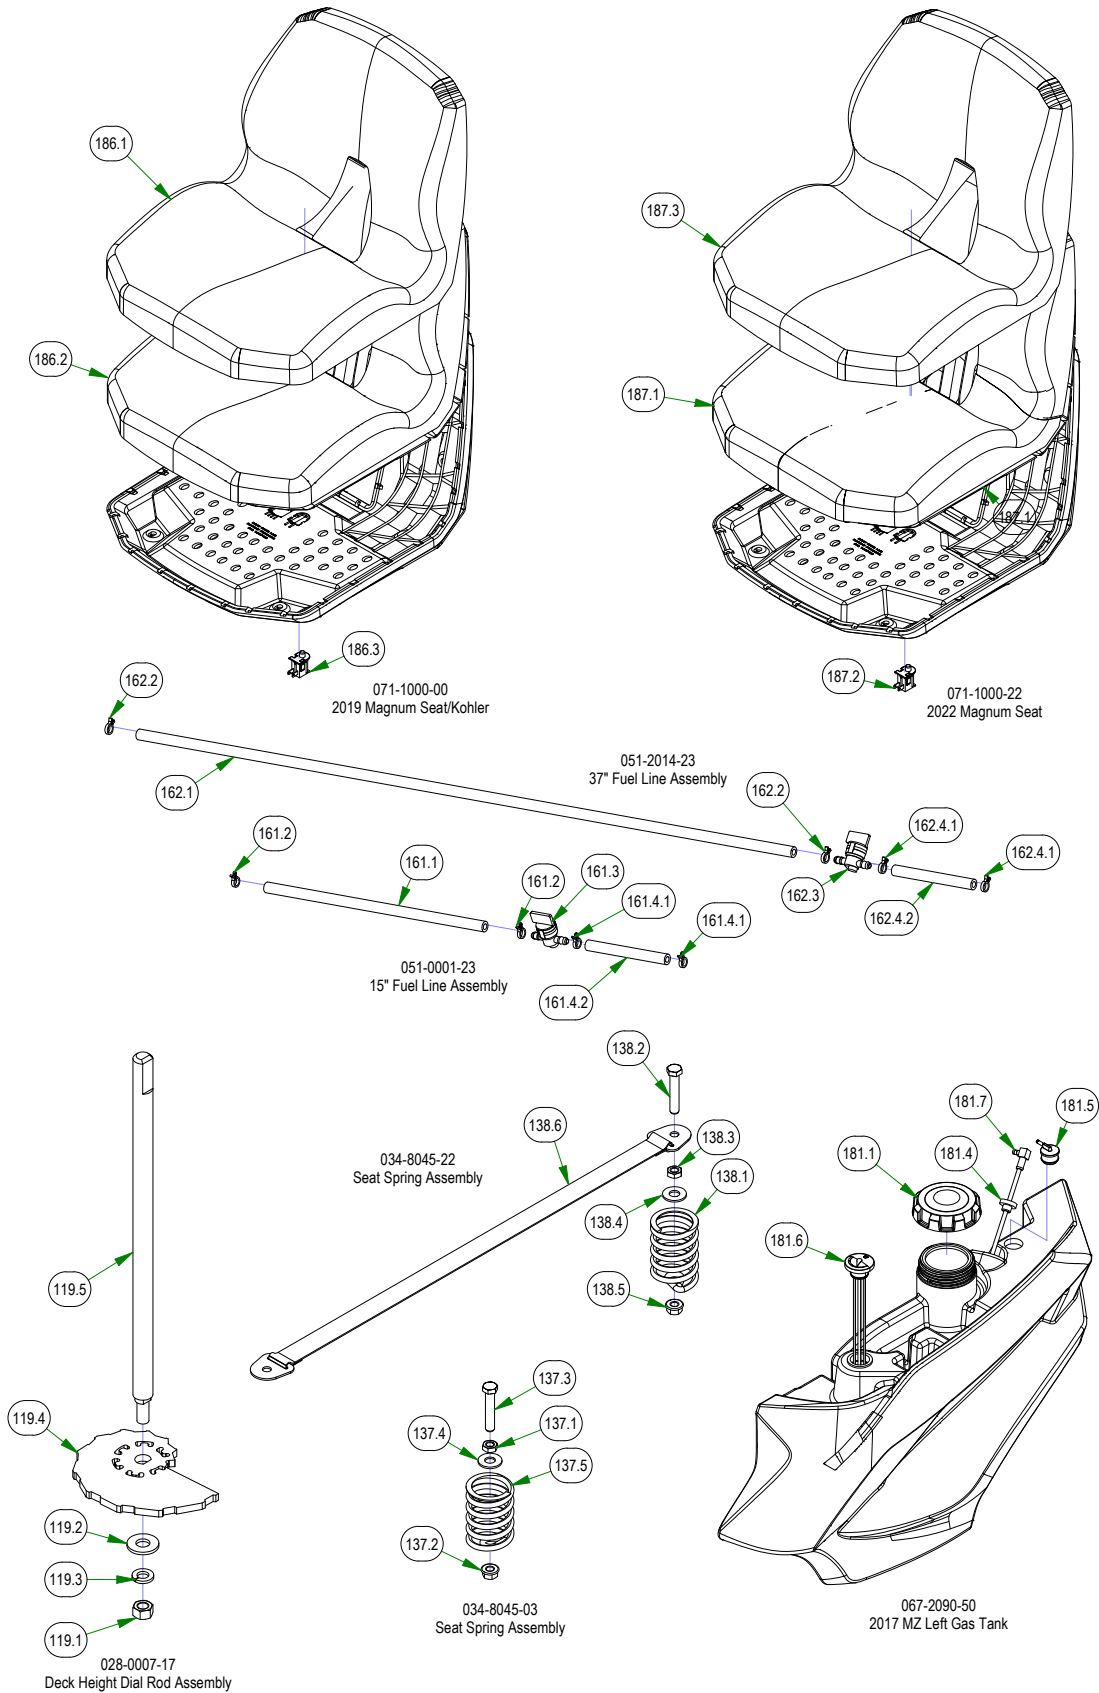

BAD BOY MOWERS

PARTS SECTION: FRAME SUB ASSEMBLIES

PARTS SECTION: FRAME SUB ASSEMBLIES

Parts List				Parts List			
ITEM	QTY	PART NUMBER	DESCRIPTION	ITEM	QTY	PART NUMBER	DESCRIPTION
119	1	028-0007-17	Deck Height Dial Rod Assembly	161.4.1	2	072-8069-00	1/4 Fuel Hose Clamp
119.1	1	013-6051-00	3/8" Fine Threaded Jam Nut	161.4.2	1	051-8067-00	4" 1/4 Fuel Line
119.2	1	019-5029-00	3/8" Flat Washer	162	1	051-2014-23	37" Fuel Line Assembly
119.3	1	019-5037-00	3/8" Lock Washer	162.1	1	051-2014-01	37" 1/4 Fuel Line
119.4	1	026-1100-00	2017 MZ/ZT Cam Plate	162.2	2	072-8069-00	1/4 Fuel Hose Clamp
119.5	1	028-0007-00	2017 Deck Height Dial Rod MZ	162.3	1	067-6057-00	2 Way Fuel Shut-Off Valve
137	1	034-8045-03	Seat Spring Assembly	162.4	1	051-2014-04	Fuel Line 4" Section with Clamps
137.1	1	013-0017-00	3/8-16 Half Jam Nut	162.4.1	2	072-8069-00	1/4 Fuel Hose Clamp
137.2	1	013-5201-00	3/8-16 HEX SERRATED FLANGE NUT HARD/ZINC	162.4.2	1	051-8067-00	4" 1/4 Fuel Line
137.3	1	018-3000-00	3/8-16 X 2 HEX CAP SCREW (GR.5) ZINC	181	1	067-2090-50	2017 MZ Left Gas Tank
137.4	1	019-5029-00	3/8 FLAT WASHER USS (1" OD) ZINC	181.1	1	066-8083-00	Fuel Cap
137.5	1	034-8045-00	Seat Spring	181.4	1	067-6080-00	Pick-Up Grommet
138	1	034-8045-22	Seat Spring Assembly	181.5	1	067-6070-00	Rollover Valve W/Grommet
138.1	1	034-8045-00	Seat Spring	181.6	1	067-4090-00	Fuel Gauge w/Grommet
138.2	1	018-3000-00	3/8-16 X 2 HEX CAP SCREW (GR.5) ZINC	181.7	1	067-0011-00	Pick-Up
138.3	1	013-0017-00	3/8-16 Half Jam Nut	186	1	071-1000-00	2019 Magnum Seat/Kohler
138.4	1	019-5029-00	3/8 FLAT WASHER USS (1" OD) ZINC	186.1	1	071-1001-00	Seat Cover for 071-1000-00
138.5	1	013-5201-00	3/8-16 HEX SERRATED FLANGE NUT HARD/ZINC	186.2	1	071-1002-00	Seat Foam for 071-1000-00
138.6	1	064-8083-00	Seat Strap with Buckles	186.3	1	071-1004-00	SeatSwitch for 071-1000-00/071-1000-22/071-2100-22
161	1	051-0001-23	15" Fuel Line Assembly	187	1	071-1000-22	2022 Magnum Seat
161.1	1	051-8067-00	11" 1/4 Fuel Line	187.1	1	071-1003-00	SK120 Seat Foam for 071-1000-22
161.2	2	072-8069-00	1/4 Fuel Hose Clamp	187.2	1	071-1004-00	SeatSwitch for 071-1000-00/071-1000-22/071-2100-22
161.3	1	067-6057-00	2 Way Fuel Shut-Off Valve	187.3	1	071-1005-00	Bad Boy SK120 Cover with Logo for 071-1000-22
161.4	1	051-2014-04	Fuel Line 4" Section with Clamps