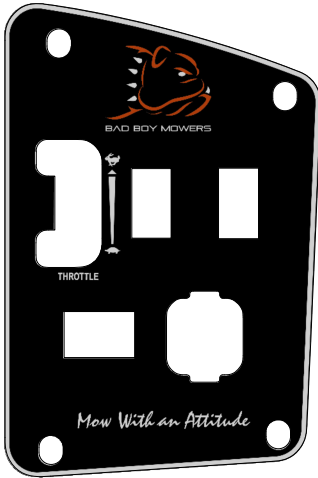

BAD BOY MOWERS

PARTS SECTION: DECALS

091-4072-00
2023 MZ/Magnum/ZT/Maverick Control Panel Decal