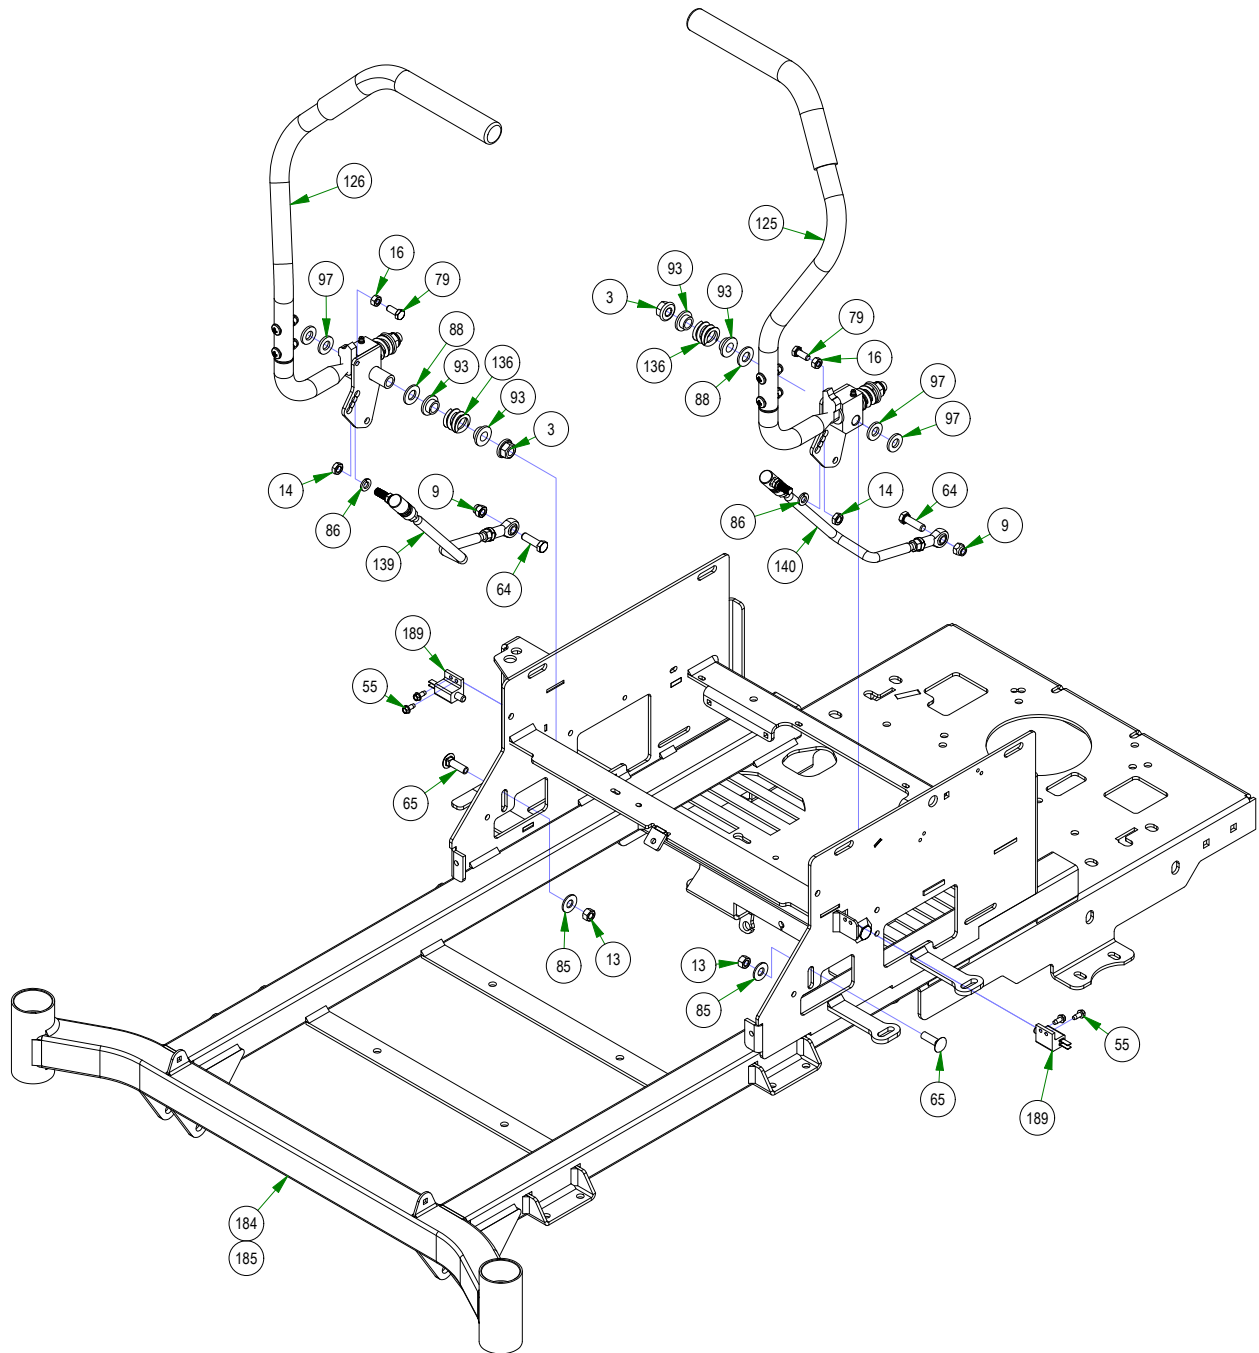

BAD BOY MOWERS

PARTS SECTION: DRIVE ARMS

PARTS SECTION: DRIVE ARMS

Parts List				Parts List			
ITEM	QTY	PART NUMBER	DESCRIPTION	ITEM	QTY	PART NUMBER	DESCRIPTION
3	2	013-0010-00	1/2-13 HEX FLANGE AUTO OVAL LOCKNUT (GR.F) ZINC/WAX	88	2	019-5702-00	1/2 SAE FLAT WASHER (1-1/16" OD) GR.8 ZINC YELLOW
9	2	013-5041-00	3/8-16 NYLON INSERT LOCKNUT ZINC	93	4	019-8027-00	.525 ID SHOULDER WASHER NYLON
13	2	013-6014-00	3/8-16 HEX NUT ZINC	97	4	019-8054-00	.505 ID X 1.000 OD X .125 THICK FLAT WASHER NYLON
14	2	013-6051-00	3/8-24 HEX NUT ZINC YELLOW	125	1	031-0017-02	2017 MZ Magnum LH Steering Arm
16	2	013-8043-00	5/16-18 HEX NUT ZINC	126	1	031-0018-02	2017 MZ Magnum RH Steering Arm
55	4	018-1080-00	12-24 X 1/2 HEX WASHER UNLSOT F TCS ZINC	136	2	034-8025-00	Drive Lever Spring
64	2	018-5040-00	3/8-16 X 1-1/4 HEX CAP SCREW (GR.5) ZINC	139	1	035-5450-00	Push Rod-Right
65	2	018-5043-00	3/8-16 X 1-1/4 CARRIAGE BOLT ZINC	140	1	035-5451-00	Push Rod-Left
79	2	018-8063-00	5/16-18 X 3/4 HEX CAP SCREW (GR.5) ZINC	184	1	070-2300-00	2023 MZ 42-48 Frame - Painted
85	2	019-5029-00	3/8 FLAT WASHER USS (1" OD) ZINC	185	1	070-2301-00	2023 MZ-Avenger 54-60 Frame - Painted
86	2	019-5037-00	3/8 SPLIT LOCKWASHER ZINC	189	2	077-8073-00	Safety Switch