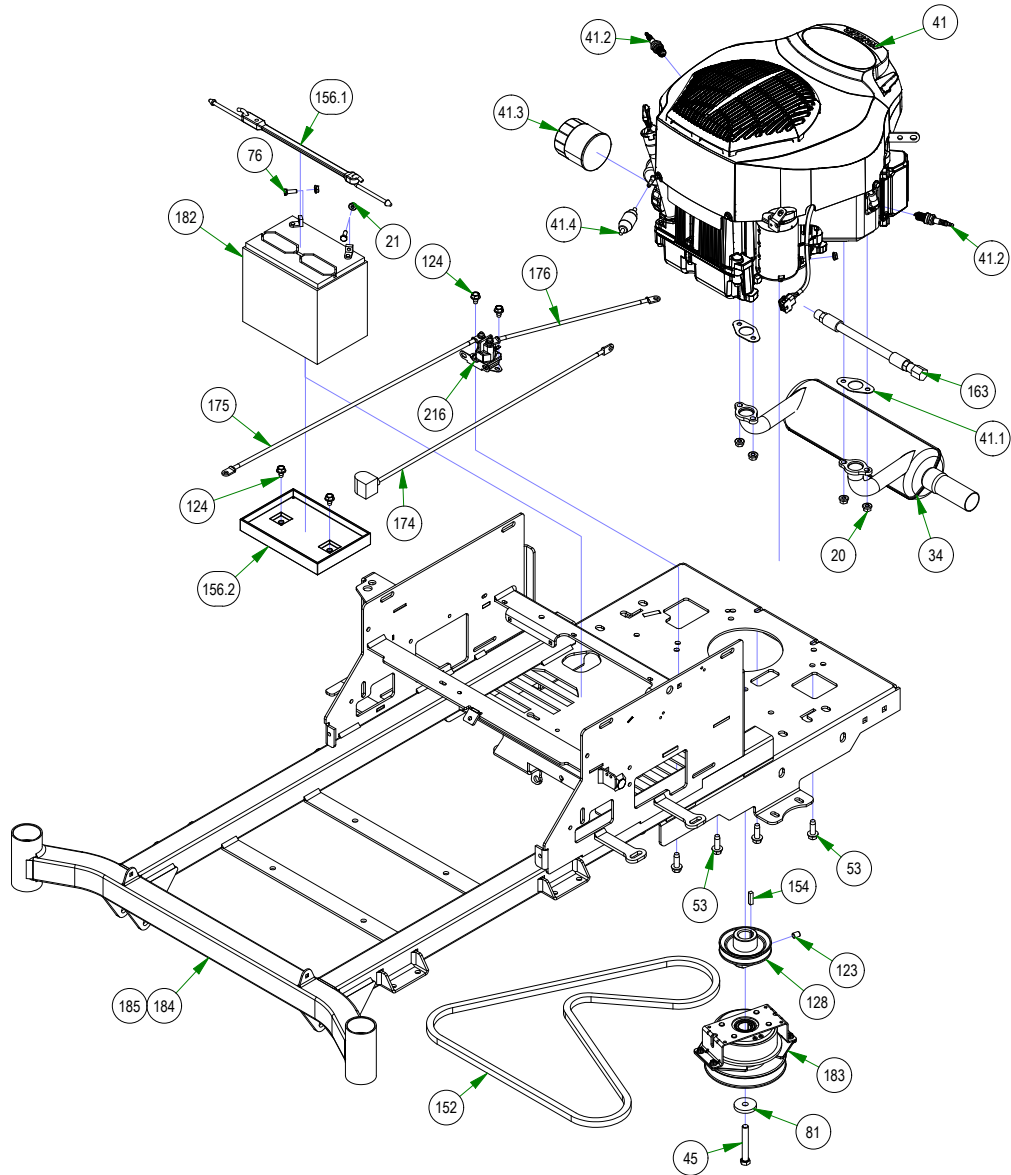

Parts List				Parts List			
ITEM	QTY	PART NUMBER	DESCRIPTION	ITEM	QTY	PART NUMBER	DESCRIPTION
20	4	013-8240-00	M8 Nut Connects the 015-1012-00 and the 015-8240-00	152	1	041-6400-00	Pump Belt
21	3	013-9001-00	1/4-20 HEX SERRATED FLANGE NUT HARD/ZINC	154	1	042-6030-00	1/4 X 1 SQ MACHINERY KEY 1018 STL PLN
34	1	015-0051-00	Kohler Muffler	156	1	043-8930-98	2023 Battery Hold Down Assembly Strap
41	1	015-2014-00	25hp Kohler 2014 MZ-KT740-3048	156.1	1	043-8930-00	2023 Rubber Battery Hold Down Strap
41.1	2	015-2751-00	Exhaust Gasket	156.2	1	043-8931-00	Battery Tray
41.2	2	015-8000-00	Spark Plug	163	1	051-5401-00	Oil drain Hose
41.3	1	063-5004-00	25 HP Kohler Oil Filter ZT?MZ	174	1	064-0030-00	24 inch Black Cable - MZ/ZT
41.4	1	063-6000-00	Universal Inline Fuel Filter	175	1	064-5300-00	24" Red Battery Cable
45	1	018-0007-21	7/16-20x3" Hex Bolt GR 8 W/ Patch	176	1	064-5301-00	12 in red battery cable
53	4	018-1075-00	3/8-16 X 1-1/8 HEX WASHER UNSLOT SERRATED (TRI-LOB) TRS ZINC YELLOW	182	1	068-8049-00	SP-35 Battery
76	2	018-8052-00	1/4-20 X 3/4 HEX CAP SCREW (GR.5) ZINC	183	1	070-0055-00	Clutch
81	1	019-0010-00	CLUTCH WASHER	184	1	070-2300-00	2023 MZ 42-48 Frame - Painted
123	1	030-6029-00	3/8-16 X 1/2 SOCKET SET SCREW (CUP PT) PLAIN	185	1	070-2301-00	2023 MZ-Avenger 54-60 Frame - Painted
124	4	030-7044-00	5/16-18 X 1/2 HWH unslot (F) tcs zinc	216	1	108-0001-00	Solenoid
128	1	033-2010-00	3-3/4" Motor Pulley