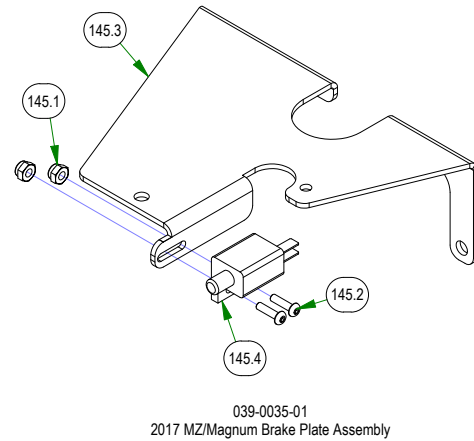

BAD BOY MOWERS

PARTS SECTION: TRANSAXLES SUB ASSEMBLIES

Parts List				Parts List			
ITEM	QTY	PART NUMBER	DESCRIPTION	ITEM	QTY	PART NUMBER	DESCRIPTION
145	1	039-0035-01	2017 MZ/Magnum Brake Plate Assembly	159.4	1	050-2078-00	MZ 4 Bolt Hub Kit
145.1	2	013-5019-00	#10 Nylock Nut	159.4.1	4	050-2012-00	Transaxle Wheel Studs/ Drum Brake Studs
145.2	2	018-5200-00	10-24 X 5/8 BS Button Head Bolt	160	1	050-4071-00	2017 EZT -Left -MZ Models
145.3	1	039-0035-00	2017 MZ Brake Lock Bracket	160.1	1	015-8003-00	MZ Seal & Retainer Kit
145.4	1	077-8073-00	Safety Switch	160.2	1	034-9080-00	Gold Transaxle Spring
159	1	050-4070-00	2017 EZT -Right -MZ Models	160.3	1	050-2075-00	Fan/Pulley Kit for ZT / 2017 MZ
159.1	1	015-8003-00	MZ Seal & Retainer Kit	160.4	1	050-2078-00	MZ 4 Bolt Hub Kit
159.2	1	034-9080-00	Gold Transaxle Spring	160.4.1	4	050-2012-00	Transaxle Wheel Studs/ Drum Brake Studs
159.3	1	050-2075-00	Fan/Pulley Kit for ZT / 2017 MZ