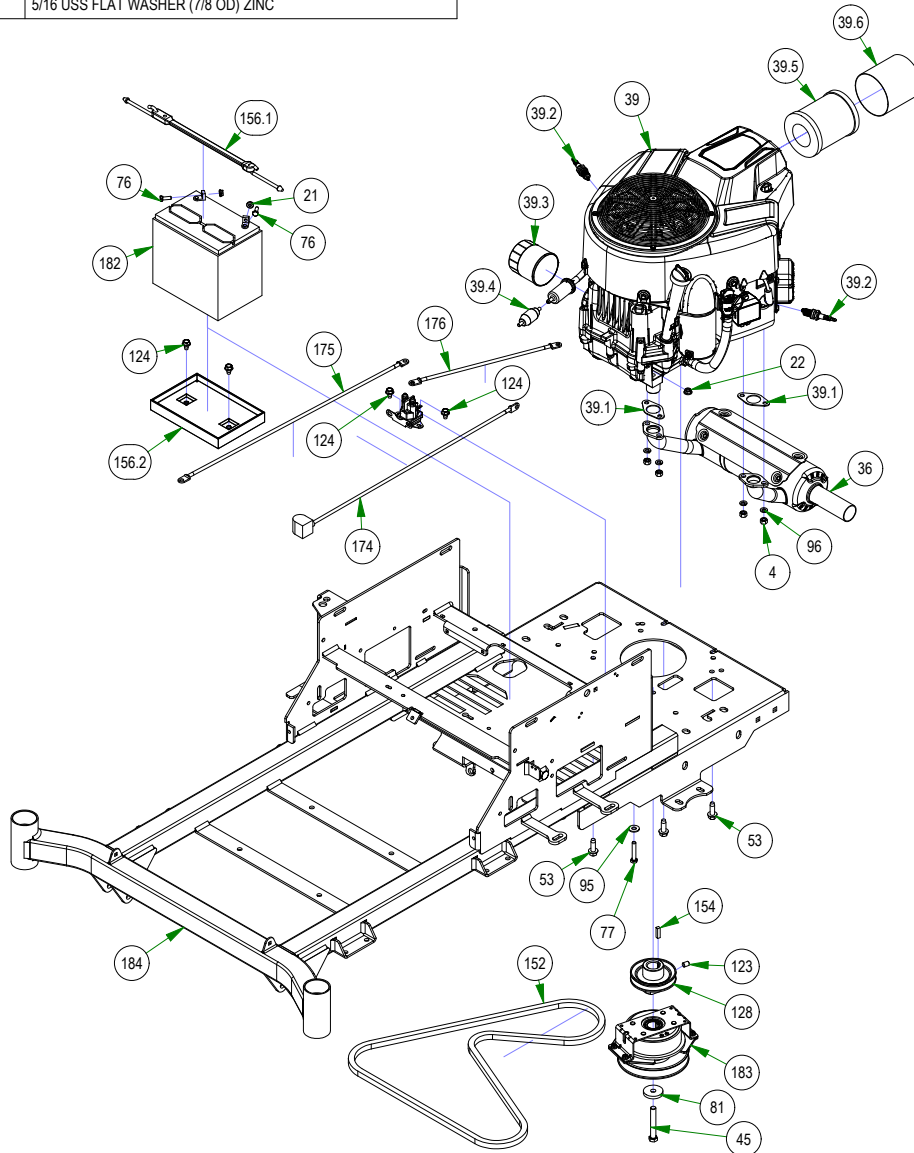

Parts List				Parts List			
ITEM	QTY	PART NUMBER	DESCRIPTION	ITEM	QTY	PART NUMBER	DESCRIPTION
4	4	013-0075-00	M8-1.25 DIN 934 HEX NUT (CL.8) ZINC	96	4	019-8051-00	5/16 SPLIT LOCKWASHER ZINC
21	2	013-9001-00	1/4-20 HEX SERRATED FLANGE NUT HARD/ZINC	123	1	030-6029-00	3/8-16 X 1/2 SOCKET SET SCREW (CUP PT) PLAIN
22	1	013-9002-00	5/16-18 HEX SERRATED FLANGE NUT HARD/ZINC	124	4	030-7044-00	5/16-18 X 1/2 HWH unslot (F) tcs zinc
36	1	015-0057-00	2017 Compact Outlaw Exhaust 810 Vanguard	128	1	033-2010-00	3-3/4" Motor Pulley
39	1	015-0510-00	Vanguard 25hp CXi with out Oil Filter ZT Elite	152	1	041-6400-00	Pump Belt
39.1	2	015-0077-01	Exhaust Gasket	154	1	042-6030-00	1/4 X 1 SQ MACHINERY KEY 1018 STL PLN
39.2	2	015-8000-00	Spark Plug	156	1	043-8930-98	2023 Battery Hold Down Assembly Strap
39.3	1	063-8018-00	Oil Filter	156.1	1	043-8930-00	2023 Rubber Battery Hold Down Strap
39.4	1	063-6000-00	Universal Inline Fuel Filter	156.2	1	043-8931-00	Battery Tray
39.5	1	063-1005-00	Air Filter for Vanguard CXi Engine	174	1	064-0030-00	24 inch Black Cable - MZ/ZT
39.6	1	063-1000-00	pre-Cleaner for Vanguard CXi Engine	175	1	064-5300-00	24" Red Battery Cable
45	1	018-0007-21	7/16-20x3" Hex Bolt GR 8 W/ Patch	176	1	064-5301-00	12 in red battery cable
53	3	018-1075-00	3/8-16 X 1-1/8 HEX WASHER UNSLOT SERRATED (TRI-LOB) TRS ZINC YELLOW	182	1	068-8049-00	SP-35 Battery
76	2	018-8052-00	1/4-20 X 3/4 HEX CAP SCREW (GR.5) ZINC	183	1	070-0055-00	Clutch
77	1	018-8059-00	5/16-18 X 1-3/4 HEX CAP SCREW (GR.5) ZINC	184	1	070-2300-00	2023 MZ 42-48 Frame - Painted
81	1	019-0010-00	CLUTCH WASHER	185	1	070-2301-00	2023 MZ-Avenger 54-60 Frame - Painted
95	1	019-8044-00	5/16 USS FLAT WASHER (7/8 OD) ZINC	216	1	108-0001-00	Solenoid