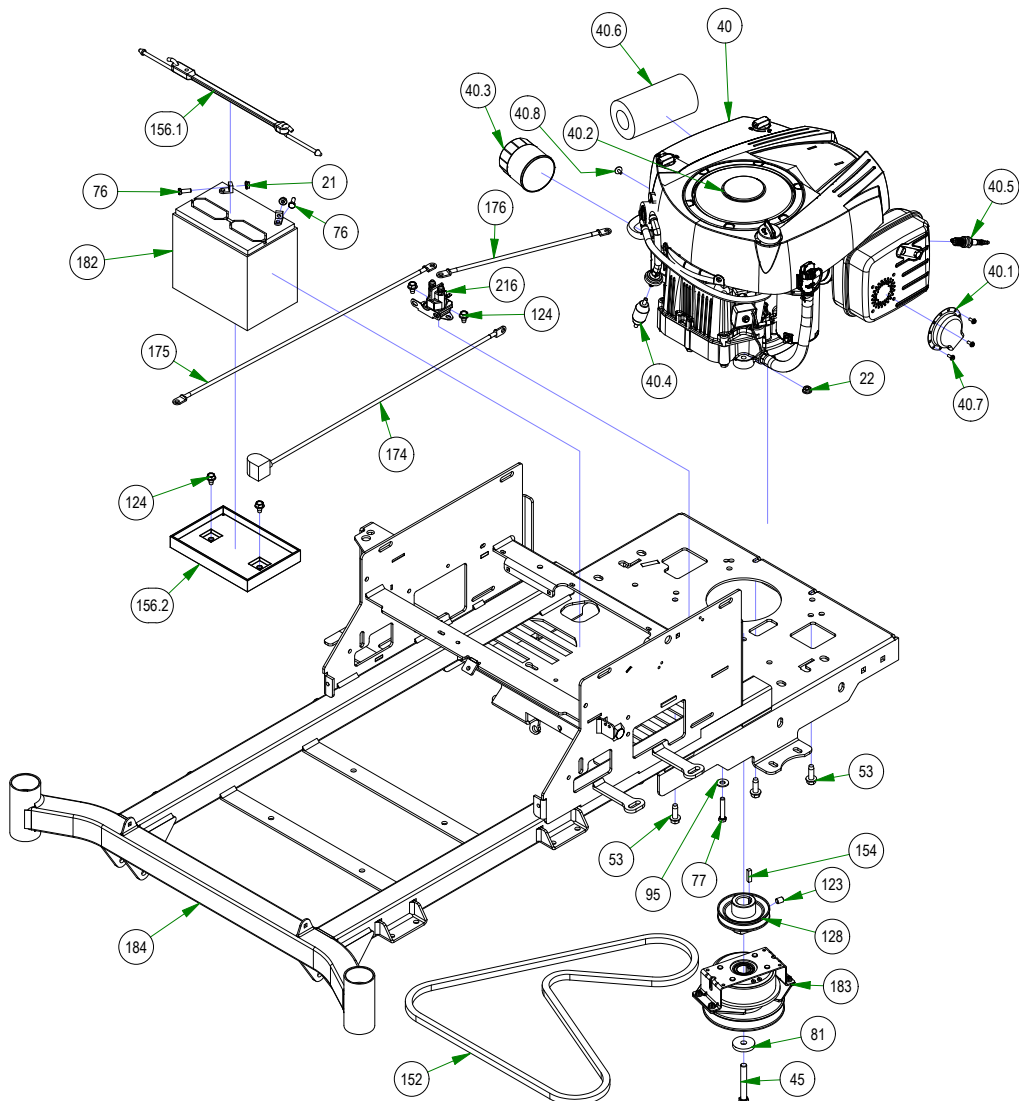

Parts List				Parts List			
ITEM	QTY	PART NUMBER	DESCRIPTION	ITEM	QTY	PART NUMBER	DESCRIPTION
21	2	013-9001-00	1/4-20 HEX SERRATED FLANGE NUT HARD/ZINC	123	1	030-6029-00	3/8-16 X 1/2 SOCKET SET SCREW (CUP PT) PLAIN
22	1	013-9002-00	5/16-18 HEX SERRATED FLANGE NUT HARD/ZINC	124	4	030-7044-00	5/16-18 X 1/2 HWH unslot (F) tcs zinc
40	1	015-1923-00	19 HP Briggs Engine	128	1	033-2010-00	3-3/4" Motor Pulley
40.1	1	015-1923-03	Muffler Deflector- P/N-222573	152	1	041-6400-00	Pump Belt
40.2	1	015-1923-01	Briggs 19HP Rotating Screen	154	1	042-6030-00	1/4 X 1 SQ MACHINERY KEY 1018 STL PLN
40.3	1	063-8018-00	Oil Filter	156	1	043-8930-98	2023 Battery Hold Down Assembly Strap
40.4	1	063-6000-00	FUEL FILTER	156.1	1	043-8930-00	2023 Rubber Battery Hold Down Strap
40.5	1	015-8000-00	Spark Plug	156.2	1	043-8931-00	Battery Tray
40.6	1	063-4026-00	19/21 HP Briggs Air Filter	165	1	054-8016-00	Choke
40.7	3	015-1923-04	Muffler Deflector Screws -P/N-96046	174	1	064-0030-00	24 inch Black Cable – MZ/ZT
40.8	1	015-1923-05	Choke cable screw/washer- P/N-96073	175	1	064-5300-00	24" Red Battery Cable
45	1	018-0007-21	7/16-20x3" Hex Bolt GR 8 W/ Patch	176	1	064-5301-00	12 in red battery cable
53	3	018-1075-00	3/8-16 X 1-1/8 HEX WASHER UNSLOT SERRATED (TRI-LOB) TRS ZINC YELLOW	182	1	068-8049-00	SP-35 Battery
76	2	018-8052-00	1/4-20 X 3/4 HEX CAP SCREW (GR.5) ZINC	183	1	070-0055-00	Clutch
77	1	018-8059-00	5/16-18 X 1-3/4 HEX CAP SCREW (GR.5) ZINC	184	1	070-2300-00	2023 MZ 42-48 Frame - Painted
81	1	019-0010-00	CLUTCH WASHER	216	1	108-0001-00	Solenoid
95	1	019-8044-00	5/16 USS FLAT WASHER (7/8 OD) ZINC