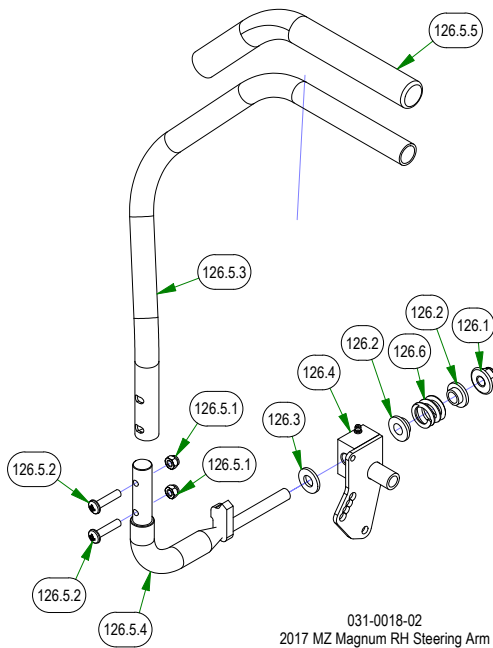

Parts List				Parts List			
ITEM	QTY	PART NUMBER	DESCRIPTION	ITEM	QTY	PART NUMBER	DESCRIPTION
125	1	031-0017-02	2017 MZ Magnum LH Steering Arm	126.5	1	031-8851-70	ZT Steering Arm-Right
125.1	1	013-8050-00	1/2-13 Nylon Flange Nut	126.5.1	2	013-8047-00	5/16-18 NYL INS L/N ZC
125.2	2	019-8027-00	.515 ID Nylon Shoulder Washer	126.5.2	2	018-2020-18	5/16-18 x 1 3/8" Futton Head Torx Drive Bolt
125.3	1	019-8054-00	.505 Nylon Spacer	126.5.3	1	031-8851-02	ZT Direction Steering Arm (Right)
125.4	1	031-0017-98	2017 Drive Lever Housing - Left	126.5.4	1	031-9025-70	Steering Arm Elbow (Right)
125.5	1	031-8850-70	ZT Steering Arm-Left	126.5.5	1	069-4010-00	Rubber Grip
125.5.1	2	013-8047-00	5/16-18 NYL INS L/N ZC	126.6	1	034-8025-00	Drive Lever Spring
125.5.2	2	018-2020-18	5/16-18 x 1 3/8" Futton Head Torx Drive Bolt	139	1	035-5450-00	Push Rod-Right
125.5.3	1	031-8850-02	ZT Direction Steering Arm (Left)	139.1	2	013-6051-00	3/8" Fine Threaded Jam Nut
125.5.4	1	031-9020-70	Steering Arm Elbow (Left)	139.2	1	035-5450-01	Push Rod - Right (Rod Only)
125.5.5	1	069-4010-00	Rubber Grip	139.3	1	048-3000-00	Spherical Rod End - Outlaw
125.6	1	034-8025-00	Drive Lever Spring	139.4	1	099-2009-00	Quick Release Ball Joint
126	1	031-0018-02	2017 MZ Magnum RH Steering Arm	140	1	035-5451-00	Push Rod-Left
126.1	1	013-8050-00	1/2-13 Nylon Flange Nut	140.1	2	013-6051-00	3/8" Fine Threaded Jam Nut
126.2	2	019-8027-00	.515 ID Nylon Shoulder Washer	140.2	1	035-5451-01	Push Rod LH (Rod Only)
126.3	1	019-8054-00	.505 Nylon Spacer	140.3	1	048-3000-00	Spherical Rod End - Outlaw
126.4	1	031-0018-98	2017 Drive Lever Housing - Right	140.4	1	099-2009-00	Quick Release Ball Joint