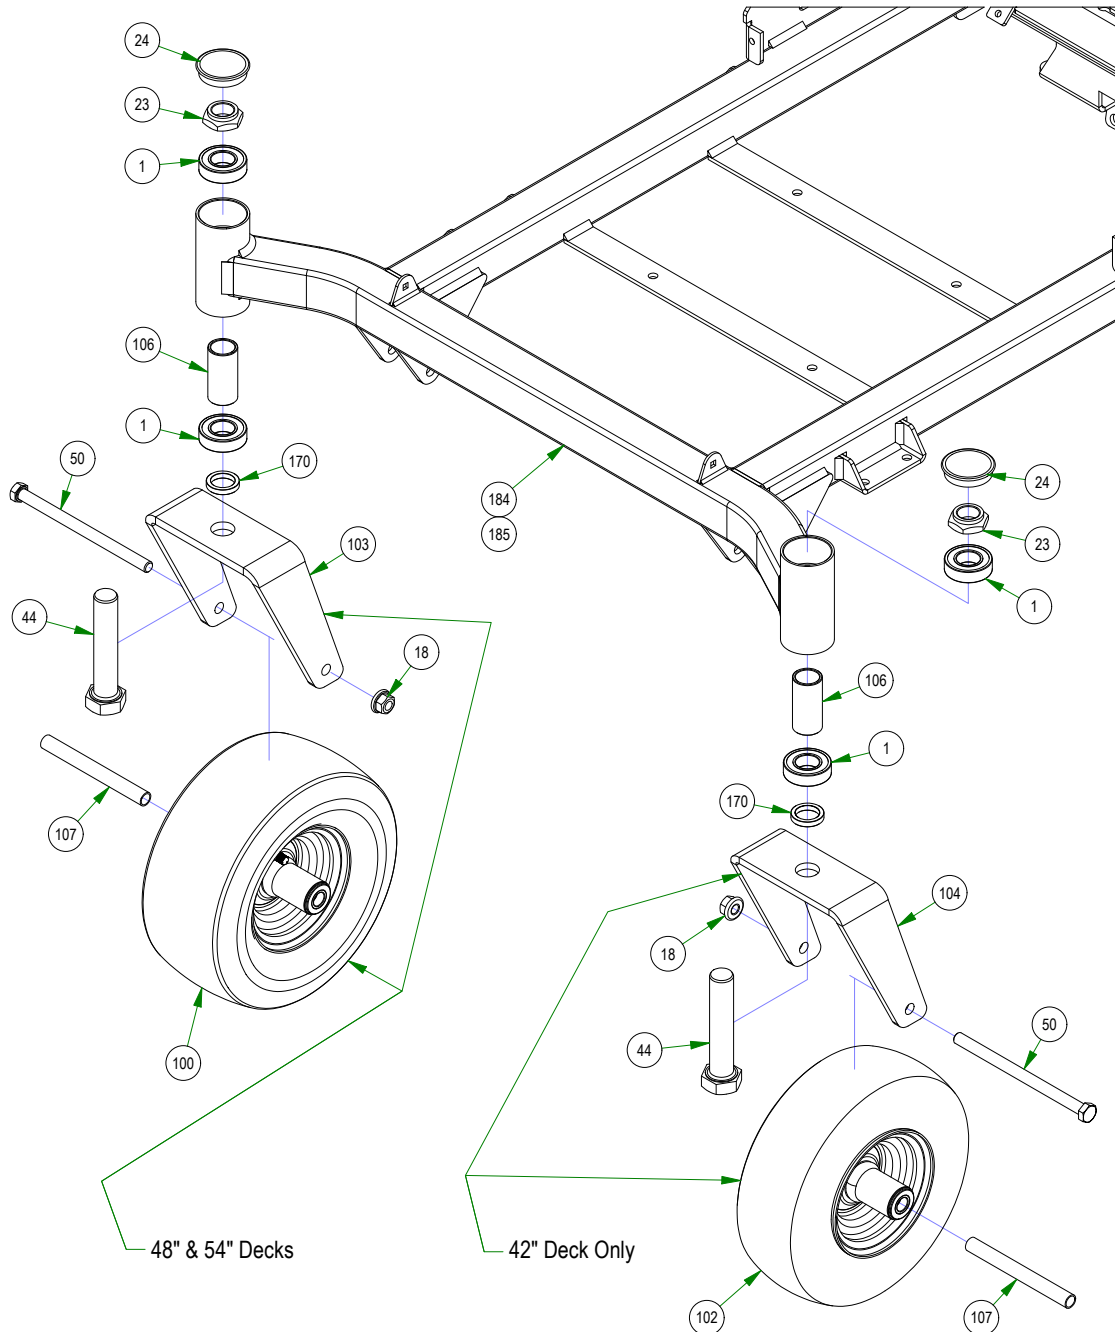

BAD BOY MOWERS

PARTS SECTION: FRONT FORK

Parts List				Parts List			
ITEM	QTY	PART NUMBER	DESCRIPTION	ITEM	QTY	PART NUMBER	DESCRIPTION
1	4	010-1050-00	1641 BEARING W/2 CONTACT RUBBER SEALS	103	2	023-0002-00	2017 MZ Front fork
18	2	013-8050-00	1/2-13 NYLON INSERT FLANGE LOCKNUT ZINC	104	2	023-0005-00	MZ Front Fork (42" ONLY)
23	2	013-9004-00	1"-14 NYLON INSERT JAM LOCKNUT ZINC	106	2	025-0003-00	2016 Front Bearing Spacer
24	2	014-2025-00	2017 Bearing Cover	107	2	025-0008-00	Front Wheel Spanner
44	2	018-0005-00	1"-14 X 5 HEX CAP SCREW (GR.8) ZINC YELLOW	170	2	058-1000-00	1.02 ID X 1.38 OD X .250 THK SPACER ZINC
50	2	018-0035-00	1/2-13 X 7-1/2 HEX CAP SCREW (GR.5) ZINC	184	1	070-2300-00	2023 MZ 42-48 Frame - Painted
100	2	022-8049-22	11x6.00-5 Front Assembly - Black Wheel	185	1	070-2301-00	2023 MZ-Avenger 54-60 Frame - Painted
102	2	022-8051-22	11 x 4.00 - 5 Front Tire Assembly (Black)