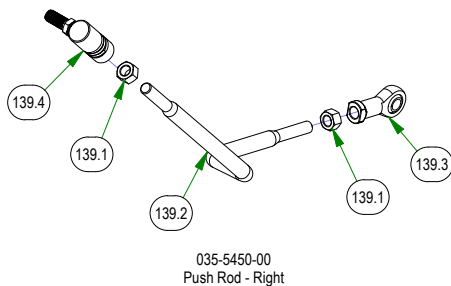

Parts List				Parts List			
ITEM	QTY	PART NUMBER	DESCRIPTION	ITEM	QTY	PART NUMBER	DESCRIPTION
125	1	031-0017-02	2017 MZ Magnum LH Steering Arm	126.5	1	031-8851-70	ZT Steering Arm-Right
125.1	1	013-8050-00	1/2-13 Nylon Flange Nut	126.5.1	2	013-8047-00	5/16-18 NYL INS L/N ZC
125.2	2	019-8027-00	.515 ID Nylon Shoulder Washer	126.5.2	2	018-2020-18	5/16-18 x 1 3/8" Futton Head Torx Drive Bolt
125.3	1	019-8054-00	.505 Nylon Spacer	126.5.3	1	031-8851-02	ZT Direction Steering Arm (Right)
125.4	1	031-0017-98	2017 Drive Lever Housing - Left	126.5.4	1	031-9025-70	Steering Arm Elbow (Right)
125.5	1	031-8850-70	ZT Steering Arm-Left	126.5.5	1	069-4010-00	Rubber Grip
125.5.1	2	013-8047-00	5/16-18 NYL INS L/N ZC	126.6	1	034-8025-00	Drive Lever Spring
125.5.2	2	018-2020-18	5/16-18 x 1 3/8" Futton Head Torx Drive Bolt	139	1	035-5450-00	Push Rod-Right
125.5.3	1	031-8850-02	ZT Direction Steering Arm (Left)	139.1	2	013-6051-00	3/8" Fine Threaded Jam Nut
125.5.4	1	031-9020-70	Steering Arm Elbow (Left)	139.2	1	035-5450-01	Push Rod - Right (Rod Only)
125.5.5	1	069-4010-00	Rubber Grip	139.3	1	048-3000-00	Spherical Rod End - Outlaw
125.6	1	034-8025-00	Drive Lever Spring	139.4	1	099-2009-00	Quick Release Ball Joint
126	1	031-0018-02	2017 MZ Magnum RH Steering Arm	140	1	035-5451-00	Push Rod-Left
126.1	1	013-8050-00	1/2-13 Nylon Flange Nut	140.1	2	013-6051-00	3/8" Fine Threaded Jam Nut
126.2	2	019-8027-00	.515 ID Nylon Shoulder Washer	140.2	1	035-5451-01	Push Rod LH (Rod Only)
126.3	1	019-8054-00	.505 Nylon Spacer	140.3	1	048-3000-00	Spherical Rod End - Outlaw
126.4	1	031-0018-98	2017 Drive Lever Housing - Right	140.4	1	099-2009-00	Quick Release Ball Joint