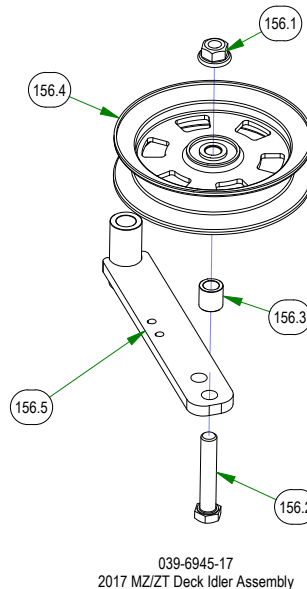

Parts List				Parts List			
ITEM	QTY	PART NUMBER	DESCRIPTION	ITEM	QTY	PART NUMBER	DESCRIPTION
59	3	018-4703-00	5/16-18 X 1-1/4 CARRIAGE BOLT ZINC	156.1	1	013-8050-00	1/2-13 NYLON INSERT FLANGE LOCKNUT ZINC
108	1	026-0307-00	2023 4" & 5" Stripping Kit Plate	156.2	1	018-6036-00	1/2-13 X 2-3/4 HEX CAP SCREW (GR.5) ZINC
145	3	037-4000-00	OUTLAW SPINDLE ASSEMBLY	156.3	1	025-5203-00	Spacer 3/4 OD x 1/2 ID x 3/4 Length
145.1	1	037-4000-01	4000 Series Spindle Housing	156.4	1	033-8050-00	5" Idler Pulley
145.2	1	037-4002-00	4000 Series Spindle Spacer	156.5	1	039-6945-00	Deck Idler
145.3	4	037-6023-00	Bearing - 6206	168	2	048-6000-00	2018 Maverick Turnbuckle (Top Link)
145.4	1	037-6026-00	Spindle Shaft	168.1	1	013-0019-00	NUT, 5/8-18
145.5	2	037-8002-00	Spindle Dust Cap	168.2	1	013-0020-00	NUT, 5/8-18LH
145.6	1	037-9050-00	Locking Collar w/ 1/4"-20 Set Screw	168.3	2	024-0001-00	1/4-28 Grease Fitting
154	4	039-2127-17	Deck Hanger Assembly	168.4	1	048-6001-00	2018 Maverick Toplink Body
154.1	2	013-5201-00	3/8-16 HEX SERRATED FLANGE NUT HARD/ZINC	168.5	1	048-6002-00	2018 Maverick Bushing Retainer Left-Handed
154.2	2	013-5202-00	3/8-16 NYLON INSERT FLANGE LOCKNUT (GR.F) ZINC	168.6	1	048-6003-00	2018 Maverick Bushing Retainer Right-Handed
154.3	2	018-6012-00	3/8-16 X 1-1/2 HEX CAP SCREW (GR.5) ZINC	168.7	2	048-6004-00	2018 Maverick Bushing Sleeve
154.4	1	039-2127-00	2017 MZ/IT Deck Hanger	168.8	4	048-6005-00	2018 Maverick Bushing
156	1	039-6945-17	2017 MZ/IT Deck Idler Assembly	202	1	084-5006-00	2023 ZT Stripping Kit Rubber