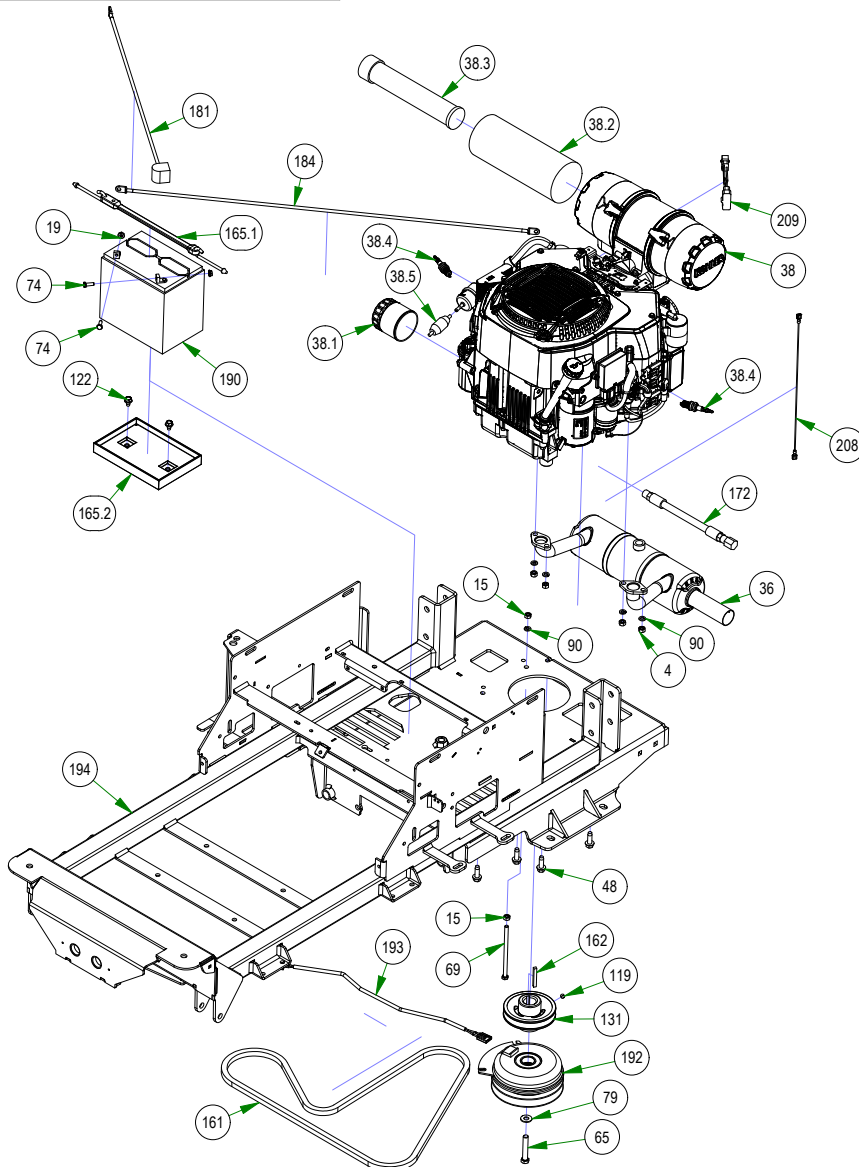

Parts List				Parts List			
ITEM	QTY	PART NUMBER	DESCRIPTION	ITEM	QTY	PART NUMBER	DESCRIPTION
4	4	013-0075-00	M8-1.25 DIN 934 HEX NUT (CL.8) ZINC	122	2	030-7044-00	5/16-18 X 1/2 HWH unslot (F) tcs zinc
15	2	013-8043-00	5/16-18 HEX NUT ZINC	131	1	033-5035-00	4 3/4 Motor Pulley
19	2	013-9001-00	1/4-20 HEX SERRATED FLANGE NUT HARD/ZINC	161	1	041-7400-00	75.8" Pump Belt
36	1	015-1029-00	2023 ECV749 Maverick HD Muffler	162	1	042-5020-00	1/4 X 2 SQ MACHINERY KEY 1018 STL PLAIN
38	1	015-7530-00	Kohler Command 26.5hp - EFI	165	1	043-8930-98	2023 Battery Hold Down Assembly Strap
38.1	1	063-5400-00	Oil Filter	165.1	1	043-8930-00	2023 Rubber Battery Hold Down Strap
38.2	1	063-8019-00	Outer Air Filter	165.2	1	043-8931-00	Battery Tray
38.3	1	063-8020-00	Inner Air Filter	172	1	051-5401-00	Oil drain Hose
38.4	2	015-8000-00	Spark Plug	181	1	064-0030-00	24 inch Black Cable - MZ/ZT
38.5	1	063-5001-00	25/26 HP Kohler Fuel Filter	184	1	064-8060-00	36" Red Battery Cable
48	4	018-1075-00	3/8-16 X 1-1/8 HEX WASHER UNSLOT SERRATED (TRI-LOB) TRS ZINC YELLOW	190	1	068-8049-00	SP-35 Battery
65	1	018-5300-21	7/16-20 X 2-1/2 HEX Bolt GR 8 W/ Patch	192	1	070-1000-00	Clutch Assembly
69	1	018-5350-00	5/16-18 X 5-1/2 HEX CAP SCREW (GR.5) ZINC	193	1	070-2000-00	Clutch Pigtail
74	2	018-8052-00	1/4-20 X 3/4 HEX CAP SCREW (GR.5) ZINC	194	1	070-2303-00	2023 Maverick Frame - Painted
79	1	019-5029-00	3/8 FLAT WASHER USS (1" OD) ZINC	208	1	086-9005-00	Compact Outlaw/Honda Starter Jumper Wire
90	5	019-8051-00	5/16 SPLIT LOCKWASHER ZINC	209	1	086-9008-19	2019 Harness Adaptor-Carbureted Yamaha
119	1	030-0050-00	5/16-24 X 1/4 SOCKET SET SCREW (CUP PT) PLAIN