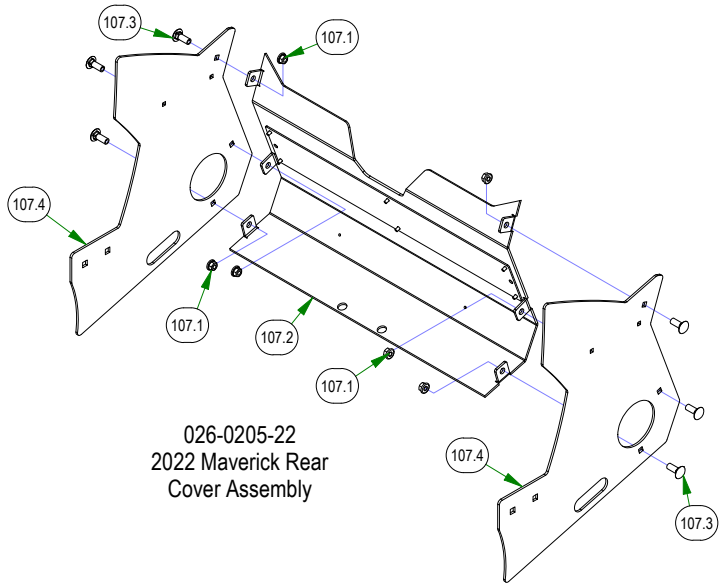

026-0205-22
2022 Maverick Rear
Cover Assembly