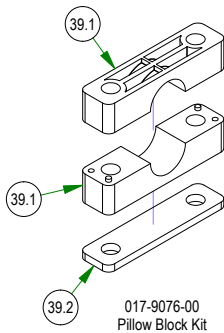

BAD BOY MOWERS

PARTS SECTION: FRAME SUB ASSEMBLIES

BAD BOY MOWERS

PARTS SECTION: FRAME SUB ASSEMBLIES