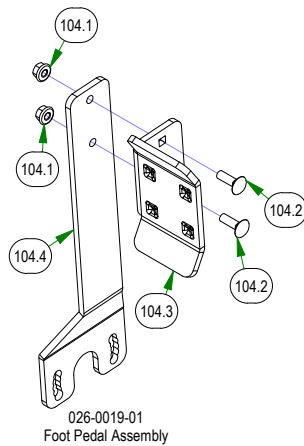

BAD BOY MOWERS

PARTS SECTION: FRAME SUB ASSEMBLIES

BAD BOY MOWERS

PARTS SECTION: FRAME SUB ASSEMBLIES