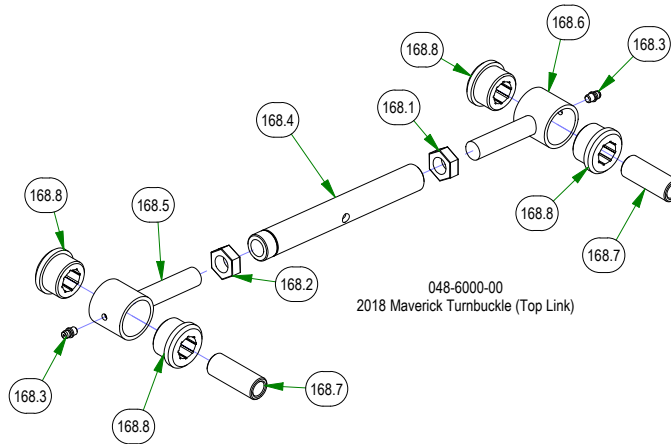

Parts List				Parts List			
ITEM	QTY	PART NUMBER	DESCRIPTION	ITEM	QTY	PART NUMBER	DESCRIPTION
59	3	018-4703-00	5/16-18 X 1-1/4 CARRIAGE BOLT ZINC	156.1	1	013-8050-00	1/2-13 NYLON INSERT FLANGE LOCKNUT ZINC
108	1	026-0307-00	2023 4" & 5" Stripping Kit Plate	156.2	1	018-6036-00	1/2-13 X 2-3/4 HEX CAP SCREW (GR.5) ZINC
145	3	037-4000-00	OUTLAW SPINDLE ASSEMBLY	156.3	1	025-5203-00	Spacer 3/4 OD x 1/2 ID x 3/4 Length
145.1	1	037-4000-01	4000 Series Spindle Housing	156.4	1	033-8050-00	5" Idler Pulley
145.2	1	037-4002-00	4000 Series Spindle Spacer	156.5	1	039-6945-00	Deck Idler
145.3	4	037-6023-00	Bearing - 6206	168	2	048-6000-00	2018 Maverick Turnbuckle (Top Link)
145.4	1	037-6026-00	Spindle Shaft	168.1	1	013-0019-00	NUT, 5/8-18
145.5	2	037-8002-00	Spindle Dust Cap	168.2	1	013-0020-00	NUT, 5/8-18LH
145.6	1	037-9050-00	Locking Collar w/ 1/4"-20 Set Screw	168.3	2	024-0001-00	1/4-28 Grease Fitting
154	4	039-2127-17	Deck Hanger Assembly	168.4	1	048-6001-00	2018 Maverick Toplink Body
154.1	2	013-5201-00	3/8-16 HEX SERRATED FLANGE NUT HARD/ZINC	168.5	1	048-6002-00	2018 Maverick Bushing Retainer Left-Handed
154.2	2	013-5202-00	3/8-16 NYLON INSERT FLANGE LOCKNUT (GR.F) ZINC	168.6	1	048-6003-00	2018 Maverick Bushing Retainer Right-Handed
154.3	2	018-6012-00	3/8-16 X 1-1/2 HEX CAP SCREW (GR.5) ZINC	168.7	2	048-6004-00	2018 Maverick Bushing Sleeve
154.4	1	039-2127-00	2017 MZ/IT Deck Hanger	168.8	4	048-6005-00	2018 Maverick Bushing
156	1	039-6945-17	2017 MZ/IT Deck Idler Assembly	202	1	084-5006-00	2023 ZT Stripping Kit Rubber