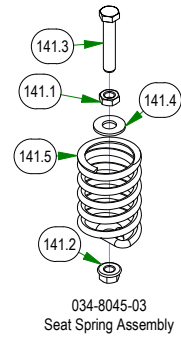

PARTS SECTION: FRAME SUB ASSEMBLIES