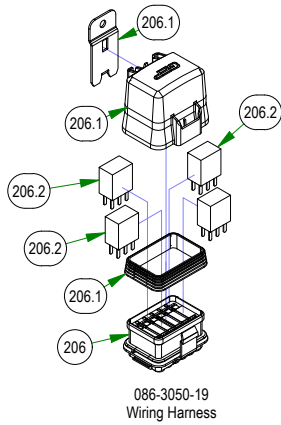

BAD BOY MOWERS

PARTS SECTION: FRAME SUB ASSEMBLIES

BAD BOY MOWERS

PARTS SECTION: FRAME SUB ASSEMBLIES