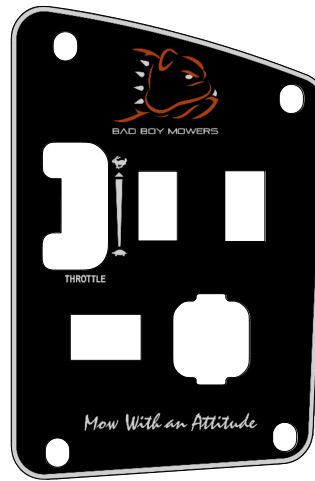

BAD BOY MOWERS

PARTS SECTION: DECALS

091-4063-00
Flying Bulldog Front Bumper Decal

091-3150-00
Outlaw Warning Decal

091-0019-00
Patent Decal

091-8002-00
Independently Articulating Front Suspension Arms Patent Decal

091-0015-23
2023 EPA Build Date Punch Decal

091-6021-00
Maverick HD Shut Off Valve Decal

091-8001-00
Deck Impact Patent Decal 9591803

091-3012-00
Danger Decal-Spindle/Discharge

091-1020-00
Hydraulic Decal

091-4072-00
2023 MZ/Magnum/ZT/Maverick Control Panel Decal

091-0021-00
2018 Maverick/2021 ZT Anti-Skid Steering Control Decals

091-0339-18
2018 MZ/Magnum/ZT/MAV/Comp Out Brake Decal

BAD BOY MOWERS

PARTS SECTION: DECALS