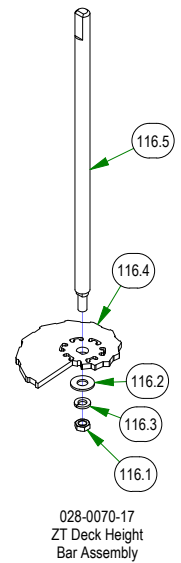

BAD BOY MOWERS

PARTS SECTION: FRAME SUB ASSEMBLIES

BAD BOY MOWERS

PARTS SECTION: FRAME SUB ASSEMBLIES