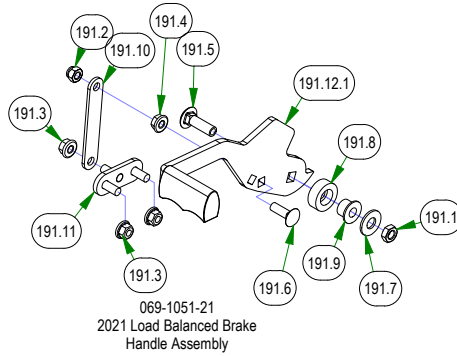

BAD BOY MOWERS

PARTS SECTION: FRAME SUB ASSEMBLIES

BAD BOY MOWERS

PARTS SECTION: FRAME SUB ASSEMBLIES