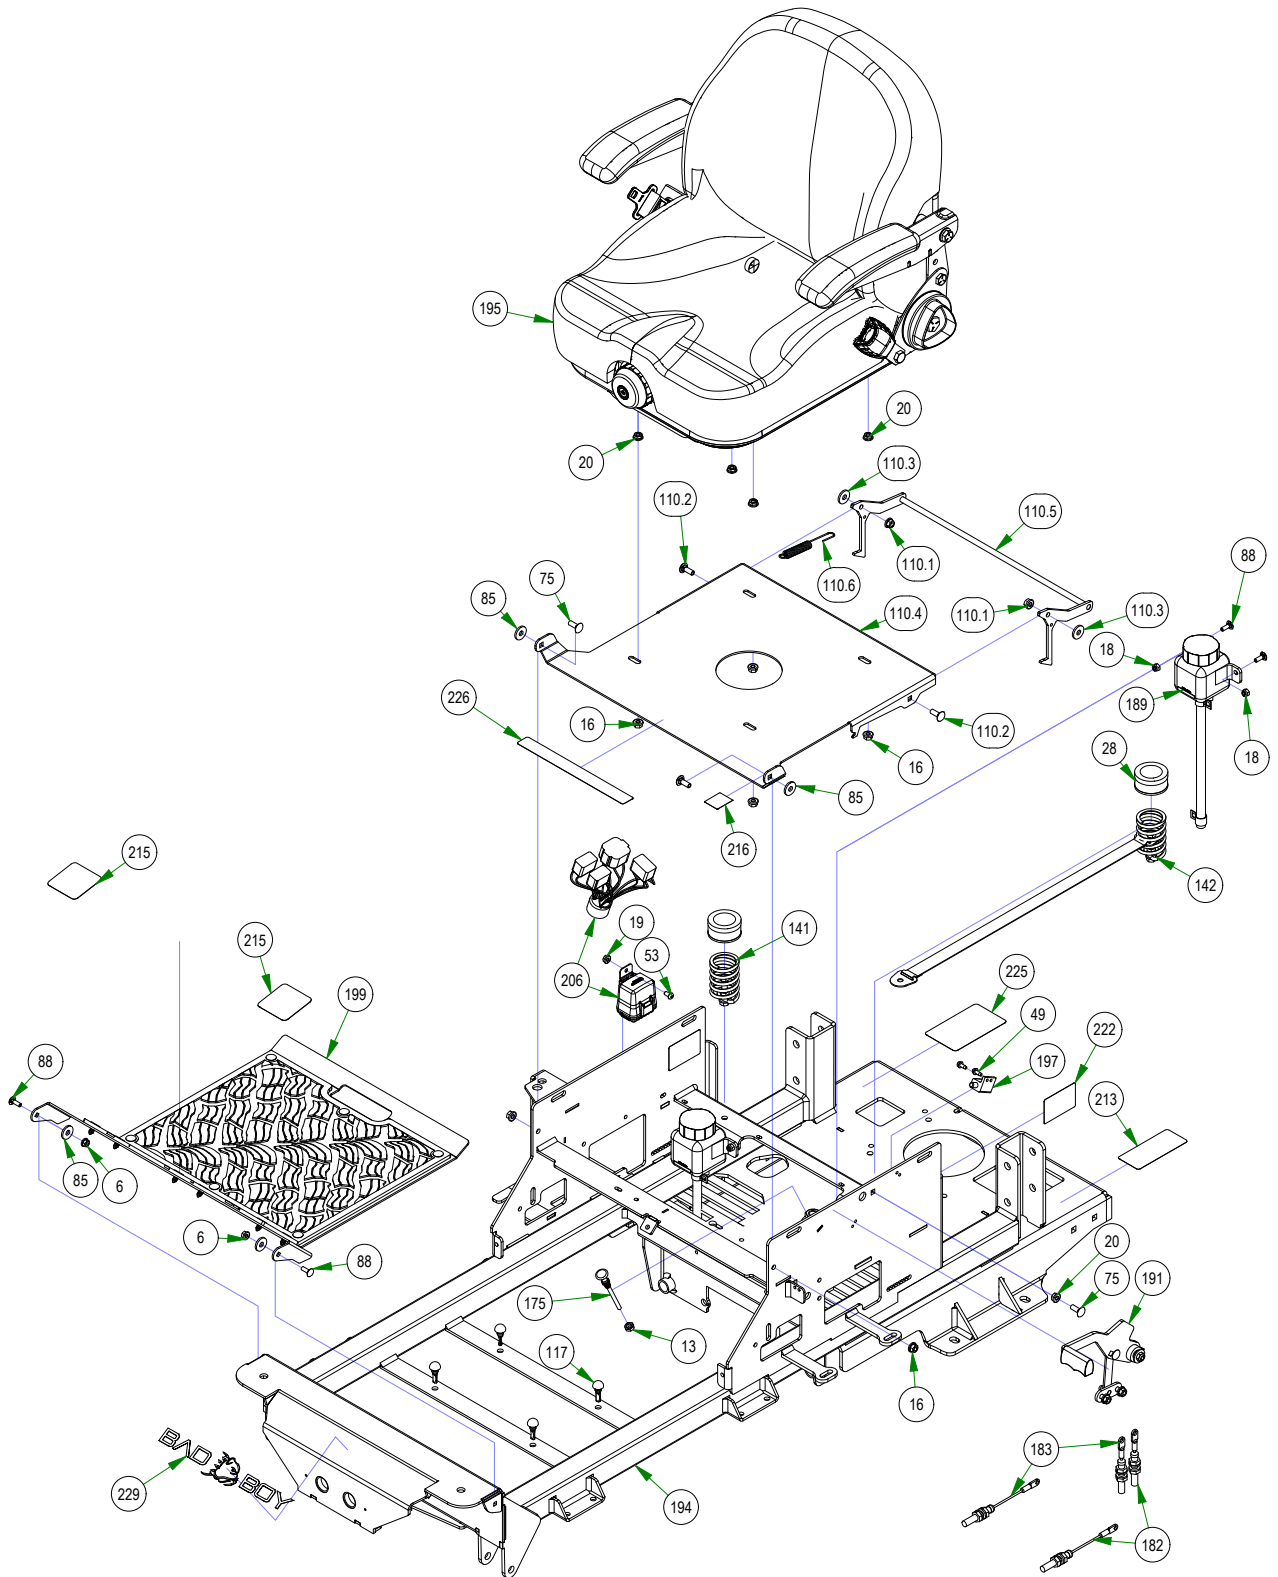

BAD BOY MOWERS

PARTS SECTION: UPPER FRAME

BAD BOY MOWERS

PARTS SECTION: UPPER FRAME

Parts List				Parts List			
ITEM	QTY	PART NUMBER	DESCRIPTION	ITEM	QTY	PART NUMBER	DESCRIPTION
6	2	013-2050-00	1/4-20 NYL INSERT FLANGE LOCKNUT ZINC	117	4	029-4011-00	2023 Floor Board Rubber Bumper
13	1	013-6051-00	3/8-24 HEX NUT ZINC YELLOW	141	1	034-8045-03	Seat Spring Assembly
16	6	013-8049-00	5/16-18 NYLON INSERT FLANGE LOCKNUT ZINC	142	1	034-8045-22	Seat Spring Assembly
18	4	013-8073-00	1/4-20 NYLON INSERT LOCKNUT ZINC	175	1	054-8017-00	Choke
19	1	013-9001-00	1/4-20 HEX SERRATED FLANGE NUT HARD/ZINC	182	1	064-3050-21	2021 Load Balanced Brake Cable 1
20	5	013-9002-00	5/16-18 HEX SERRATED FLANGE NUT HARD/ZINC	183	1	064-3051-21	2021 Load Balanced Brake Cable 2
28	2	014-8047-00	Seat Spring Cap Cover	189	2	067-8090-03	Hydro Tank Assembly
49	2	018-1080-00	12-24 X 1/2 HEX WASHER UNLSOT F TCS ZINC	191	1	069-1051-21	2021 Load Balanced Brake Handle Assembly
53	1	018-2012-00	1/4-20 X 1/2 BUTTON SOCKET CAP SCREW 18-8 STAINLESS STEEL	194	1	070-2303-00	2023 Maverick Frame - Painted
				195	1	071-6065-22	2022 Suspension Seat w/Seatbelt
75	3	018-8066-00	5/16-18 X 7/8 CARRIAGE BOLT ZINC	197	1	077-8073-00	Safety Switch
85	4	019-6042-00	.360 ID X .983 OD X .120 THICK FLAT WASHER NYLON	199	1	079-3470-21	2021 Maverick Floorboard Assembly
88	6	019-8040-00	1/4-20 X 3/4 CARRIAGE BOLT (GR.5) ZINC	206	1	086-3050-19	Wiring Harness
107	1	026-0205-22	2022 Maverick Rear Cover Assembly	213	1	091-0015-23	2023 EPA Build Date Punch Decal
110	1	026-1016-21	MAVERICK/COMPACT OUTLAW SEAT PLATE ASSEMBLY	215	1	091-0021-00	2018 Maverick/2021 ZT Anti-Skid Steering Control Decals
110.1	2	013-8049-00	5/16-18 NYLON INSERT FLANGE LOCKNUT ZINC	216	1	091-0339-18	2018 MZ/Magnum/ZT/MAV/Comp Out Brake Decal
110.2	2	018-8066-00	5/16-18 X 7/8 CARRIAGE BOLT ZINC	222	2	091-1020-00	Hydraulic Decal
110.3	2	019-6042-00	.360 ID X .983 OD X .120 THICK FLAT WASHER NYLON	225	1	091-3017-50	Maverick Pump Belt Decal
110.4	1	026-1016-00	Seat Plate 2016	226	1	091-3150-00	Outlaw Warning Decal
110.5	1	028-0090-00	Seat Latch Rod Assembly	229	1	091-4063-00	Flying Bulldog Front Bumper Decal
110.6	1	034-1025-00	Brake Spring