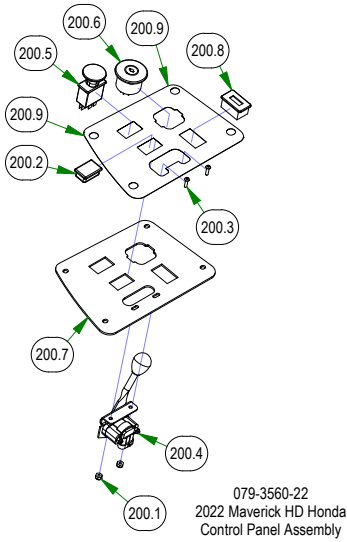

BAD BOY MOWERS

PARTS SECTION: FRAME SUB ASSEMBLIES

BAD BOY MOWERS

PARTS SECTION: FRAME SUB ASSEMBLIES