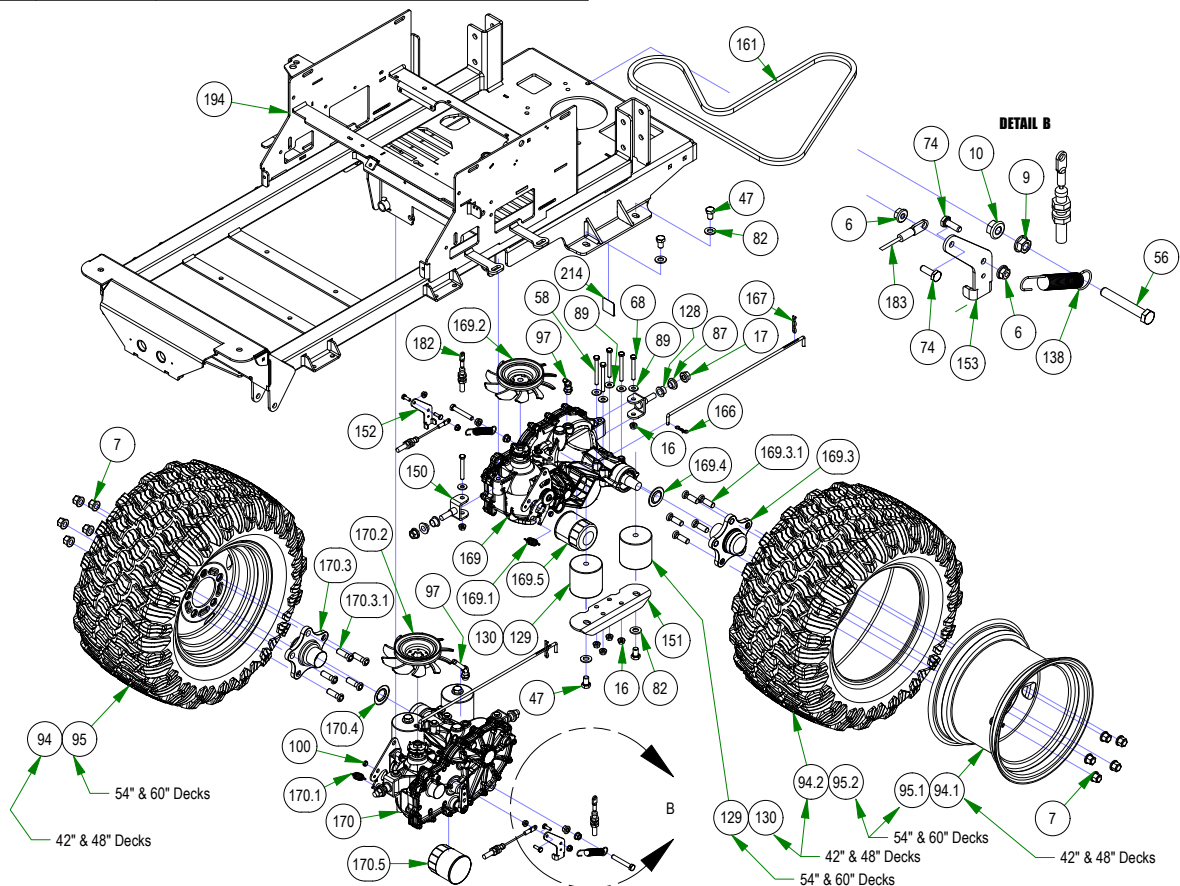

PARTS SECTION: TRANSAXLE

Parts List				Parts List			
ITEM	QTY	PART NUMBER	DESCRIPTION	ITEM	QTY	PART NUMBER	DESCRIPTION
6	4	013-2050-00	1/4-20 NYL INSERT FLANGE LOCKNUT ZINC	138	2	034-1026-00	Brake Return Spring
7	10	013-3000-00	Acorn Lug Nut	150	4	039-0001-00	Maverick Rear Transaxle Pivot Bracket
9	2	013-5201-00	3/8-16 HEX SERRATED FLANGE NUT HARD/ZINC	151	2	039-1306-00	Rear Suspension Transaxle Mount
10	2	013-5202-00	3/8-16 NYLON INSERT FLANGE LOCKNUT (GR.F) ZINC	152	1	039-1320-00	Brake Arm Ext (Left)
16	12	013-8049-00	5/16-18 NYLON INSERT FLANGE LOCKNUT ZINC	153	1	039-1321-00	Brake Arm Ext (Right)
17	4	013-8050-00	1/2-13 NYLON INSERT FLANGE LOCKNUT ZINC	161	1	041-7400-00	75.8" Pump Belt
47	8	018-1055-00	1/2-13 X 3/4 HEX CAP SCREW (GR.5) ZINC	166	2	044-2004-00	Bow Pin
56	2	018-2071-00	3/8-16 X 2-1/2 HEX TAP BOLT (GR.5) ZINC Fully Threaded	167	2	044-2008-00	Neutral Rod Clip
58	8	018-4701-00	5/16-18 X 3 HEX CAP SCREW (GR.5) ZINC	169	1	050-6000-01	Compact Outlaw/Revolt Transaxle Left 3400
63	1	018-5044-00	3/8-16 X 1 CARRIAGE BOLT (GR.5) ZINC	169.1	1	034-9080-00	Gold Transaxle Spring
68	4	018-5344-00	5/16-18 X 2-1/2 HEX CAP SCREW (GR.5) ZINC	169.2	1	050-2072-00	Fan/Pulley Kit for CZT Also for the 050-0075-01
74	4	018-8052-00	1/4-20 X 3/4 HEX CAP SCREW (GR.5) ZINC	169.3	1	050-2077-00	5 Bolt Hub Kit
82	8	019-5702-00	1/2 SAE FLAT WASHER (1-1/16" OD) GR.8 ZINC YELLOW	169.3.1	5	050-2012-00	Transaxle Wheel Studs/ Drum Brake Studs
87	4	019-8027-00	.525 ID SHOULDER WASHER NYLON	169.4	1	050-8011-00	Seal Kit for 3400 Transaxle fits the 050-6000-01 / 050-6001-01
89	12	019-8044-00	5/16 USS FLAT WASHER (7/8 OD) ZINC	169.5	1	063-1050-00	ZT Hydraulic Filter
94	2	022-4040-00	23x9-12 Reaper Turf Tire & Wheel Assembly	170	1	050-6001-01	Compact Outlaw/Revolt Transaxle Right 3400
94.1	1	022-3011-00	12x7" Black Wheel	170.1	1	034-9080-00	Gold Transaxle Spring
94.2	1	022-4035-00	23x9-12 Reaper Turf Tire Only	170.2	1	050-2072-00	Fan/Pulley Kit for CZT Also for the 050-0075-01
95	2	022-4200-00	23x11-12 Reaper Turf Assembly	170.3	1	050-2077-00	5 Bolt Hub Kit
95.1	1	022-4070-00	12x8.5 Black Wheel	170.3.1	5	050-2012-00	Transaxle Wheel Studs/ Drum Brake Studs
95.2	1	022-4195-00	Tire, 23/11x12 Reaper Turf	170.4	1	050-8011-00	Seal Kit for 3400 Transaxle fits the 050-6000-01 / 050-6001-01
97	2	024-1200-00	ZT Fitting, 3/8 x 3/8 45 Degree, 4603-6-6	170.5	1	063-1050-00	ZT Hydraulic Filter
100	2	025-0036-00	Drive Arm Transaxle Spacer	182	1	064-3050-21	2021 Load Balanced Brake Cable 1
115	2	028-0070-00	Neutral Rod	183	1	064-3051-21	2021 Load Balanced Brake Cable 2
128	4	032-5052-00	.627 ID X .753 OD X .500 LGTH X 1.000 FLG OD X .094 FLG THICK FLANGED BEARING OIL-IMPREG BRNZ	194	1	070-2303-00	2023 Maverick Frame - Painted
129	4	032-9000-00	Vibration Mount-Green Dot	214	1	091-0019-00	Patent Decal
130	4	032-9002-00	Vibration Mount- Red Dot				