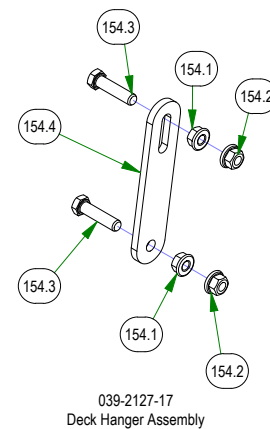

Parts List				Parts List			
ITEM	QTY	PART NUMBER	DESCRIPTION	ITEM	QTY	PART NUMBER	DESCRIPTION
59	3	018-4703-00	5/16-18 X 1-1/4 CARRIAGE BOLT ZINC	156.1	1	013-8050-00	1/2-13 NYLON INSERT FLANGE LOCKNUT ZINC
108	1	026-0307-00	2023 4" & 5" Stripping Kit Plate	156.2	1	018-6036-00	1/2-13 X 2-3/4 HEX CAP SCREW (GR.5) ZINC
145	3	037-4000-00	OUTLAW SPINDLE ASSEMBLY	156.3	1	025-5203-00	Spacer 3/4 OD x 1/2 ID x 3/4 Length
145.1	1	037-4000-01	4000 Series Spindle Housing	156.4	1	033-8050-00	5" Idler Pulley
145.2	1	037-4002-00	4000 Series Spindle Spacer	156.5	1	039-6945-00	Deck Idler
145.3	4	037-6023-00	Bearing - 6206	168	2	048-6000-00	2018 Maverick Turnbuckle (Top Link)
145.4	1	037-6026-00	Spindle Shaft	168.1	1	013-0019-00	NUT, 5/8-18
145.5	2	037-8002-00	Spindle Dust Cap	168.2	1	013-0020-00	NUT, 5/8-18LH
145.6	1	037-9050-00	Locking Collar w/ 1/4"-20 Set Screw	168.3	2	024-0001-00	1/4-28 Grease Fitting
154	4	039-2127-17	Deck Hanger Assembly	168.4	1	048-6001-00	2018 Maverick Toplink Body
154.1	2	013-5201-00	3/8-16 HEX SERRATED FLANGE NUT HARD/ZINC	168.5	1	048-6002-00	2018 Maverick Bushing Retainer Left-Handed
154.2	2	013-5202-00	3/8-16 NYLON INSERT FLANGE LOCKNUT (GR.F) ZINC	168.6	1	048-6003-00	2018 Maverick Bushing Retainer Right-Handed
154.3	2	018-6012-00	3/8-16 X 1-1/2 HEX CAP SCREW (GR.5) ZINC	168.7	2	048-6004-00	2018 Maverick Bushing Sleeve
154.4	1	039-2127-00	2017 MZ/IT Deck Hanger	168.8	4	048-6005-00	2018 Maverick Bushing
156	1	039-6945-17	2017 MZ/IT Deck Idler Assembly	202	1	084-5006-00	2023 ZT Stripping Kit Rubber