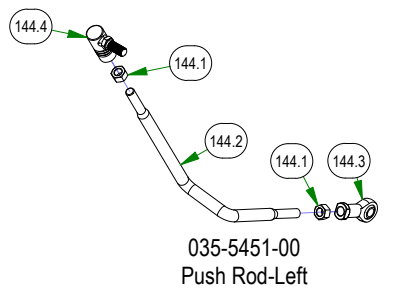

Parts List				Parts List			
ITEM	QTY	PART NUMBER	DESCRIPTION	ITEM	QTY	PART NUMBER	DESCRIPTION
59	12	018-4703-00	5/16-18 X 1-1/4 CARRIAGE BOLT ZINC	126.9	1	069-4010-00	Rubber Grip
108	4	026-0307-00	2023 4" & 5" Stripping Kit Plate	127	1	031-9050-18	2018 Adjustable Steering Arm - Right
123	1	031-0053-21	2021 Maverick Drive Arm Actuator RH Assembly	127.1	4	013-8047-00	5/16-18 NYL INS L/N ZC
123.1	1	013-8043-00	5/16-18 HEX NUT ZINC	127.2	4	018-2020-18	5/16-18 UNC X 1-3/8" BHCS, TORX DRIVE, GR 5
123.2	1	018-8063-00	5/16-18 X 3/4 HEX CAP SCREW (GR.5) ZINC	127.3	1	018-5043-00	3/8-16 X 1-1/4 CARRIAGE BOLT ZINC
123.3	1	024-6034-00	1/4" Press in Grease Fitting	127.4	1	031-9010-18	Upper Tube-Adjustable Steering
123.4	2	031-0032-00	2019 Drive Arm Bushing	127.5	1	031-9015-18	2018 Lower Adjuster - Steering Arm- Right
123.5	1	031-0053-00	2021 Drive Actuator RH Weldment	127.6	1	031-9016-18	2018 Upper Adjuster - Steering Arm- Right
124	1	031-0054-21	2021 Maverick Drive Arm Actuator LH Assembly	127.7	1	031-9025-18	Steering Arm Elbow (Right)
124.1	1	013-8043-00	5/16-18 HEX NUT ZINC	127.8	1	045-5000-00	Black Knob for Adjustable Steering Arm
124.2	1	018-8063-00	5/16-18 X 3/4 HEX CAP SCREW (GR.5) ZINC	127.9	1	069-4010-00	Rubber Grip
124.3	1	024-6034-00	1/4" Press in Grease Fitting	143	1	035-5450-00	Push Rod-Right
124.4	2	031-0032-00	2019 Drive Arm Bushing	143.1	2	013-6051-00	3/8" Fine Threaded Jam Nut
124.5	1	031-0054-00	2021 Drive Actuator LH Weldment	143.2	1	035-5450-01	Push Rod - Right (Rod Only)
126	1	031-9000-18	2018 Adjustable Steering Arm - Left	143.3	1	048-3000-00	Spherical Rod End - Outlaw
126.1	4	013-8047-00	5/16-18 NYL INS L/N ZC	143.4	1	099-2009-00	Quick Release Ball Joint
126.2	4	018-2020-18	5/16-18 UNC X 1-3/8" BHCS, TORX DRIVE, GR 5	144	1	035-5451-00	Push Rod-Left
126.3	1	018-5043-00	3/8-16 X 1-1/4 CARRIAGE BOLT ZINC	144.1	2	013-6051-00	3/8" Fine Threaded Jam Nut
126.4	1	031-9010-18	Upper Tube-Adjustable Steering	144.2	1	035-5451-01	Push Rod LH (Rod Only)
126.5	1	031-9014-18	2018 Lower Adjuster - Steering Arm- Left	144.3	1	048-3000-00	Spherical Rod End - Outlaw
126.6	1	031-9017-18	2018 Upper Adjuster - Steering Arm- Left	144.4	1	099-2009-00	Quick Release Ball Joint
126.7	1	031-9020-18	Steering Arm Elbow (Left)	202	4	084-5006-00	2023 ZT Stripping Kit Rubber
126.8	1	045-5000-00	Black Knob for Adjustable Steering Arm