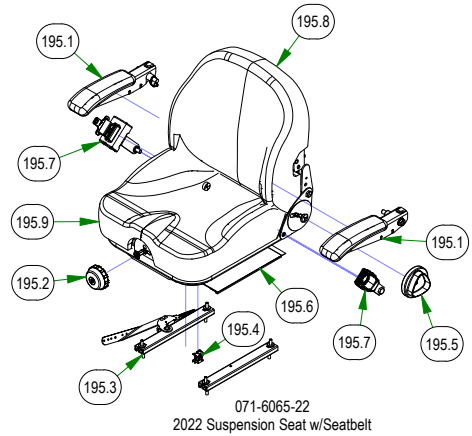

BAD BOY MOWERS

PARTS SECTION: FRAME SUB ASSEMBLIES

BAD BOY MOWERS

PARTS SECTION: FRAME SUB ASSEMBLIES