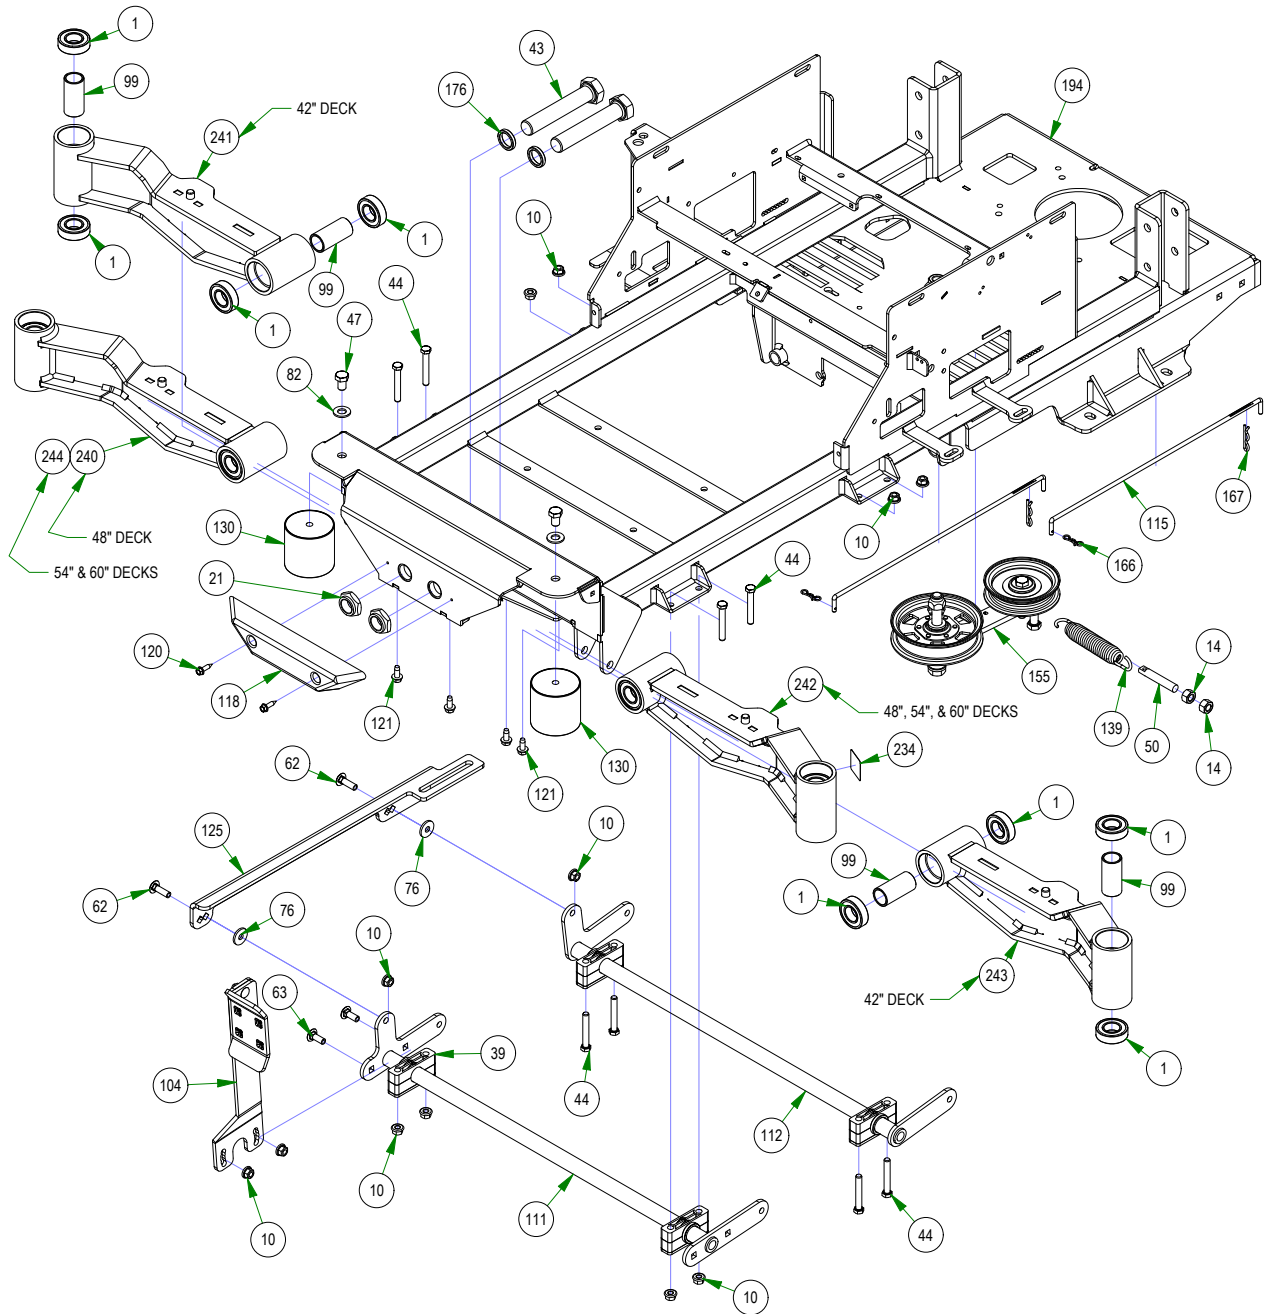

BAD BOY MOWERS

PARTS SECTION: LOWER FRAME

BAD BOY MOWERS

PARTS SECTION: LOWER FRAME

Parts List				Parts List			
ITEM	QTY	PART NUMBER	DESCRIPTION	ITEM	QTY	PART NUMBER	DESCRIPTION
1	8	010-1050-00	1641 BEARING W/2 CONTACT RUBBER SEALS	118	1	029-7040-00	Bumper EZT
10	12	013-5202-00	3/8-16 NYLON INSERT FLANGE LOCKNUT (GR.F) ZINC	120	2	030-7040-00	1/4 x 1 Hex Head Tek Screw
14	2	013-7018-00	1/2-13 HEX NUT ZINC	121	4	030-7042-00	5/16-18 X 3/4 HEX WASHER SLOT (F) TCS ZINC
21	2	013-9004-00	1"-14 NYLON INSERT JAM LOCKNUT ZINC	125	1	031-0510-00	2017 MZ/IT Actuator Linkage
39	4	017-9076-00	Pillow Block Kit	130	2	032-9002-00	Vibration Mount- Red Dot
43	2	018-0026-00	1"-14 X 5-1/2 HEX CAP SCREW (GR.8) ZINC YELLOW	139	1	034-2020-00	Deck Idler Spring
44	8	018-0028-00	3/8-16 X 2-1/2 HEX CAP SCREW (GR.5) ZINC	155	1	039-5944-05	Maverick Pump Idler
47	2	018-1055-00	1/2-13 X 3/4 HEX CAP SCREW (GR.5) ZINC	166	2	044-2004-00	Bow Pin
50	1	018-2004-50	All Thread	167	2	044-2008-00	Neutral Rod Clip
62	2	018-5043-00	3/8-16 X 1-1/4 CARRIAGE BOLT ZINC	176	2	058-1000-00	Spacer, 1x1.375x.25
63	2	018-5044-00	3/8-16 X 1 CARRIAGE BOLT (GR.5) ZINC	194	1	070-2303-00	2023 Maverick Frame - Painted
76	2	019-2073-00	.390 ID X 1.12 OD X .125 THK FLAT WASHER NYLON	234	1	091-8002-00	Independently Articulating Front Suspension Arms Patent Decal
82	2	019-5702-00	1/2 SAE FLAT WASHER (1-1/16" OD) GR.8 ZINC YELLOW	240	1	250-2751-21	2021 Maverick RH Short Front Suspension Arm Assy (48")
99	4	025-0003-00	2016 Front Bearing Spacer	241	1	250-2752-00	2022 42" Maverick I-Beam Front Arm - RH - Painted
104	1	026-0019-01	Foot Pedal Assembly	242	1	250-2801-21	2021 Maverick LH Front Suspension Arm Assy (48", 54" & 60")
111	1	028-0002-00	Actuator Bar Front- 2017 MZ/IT	243	1	250-2802-00	2022 42" Maverick I-Beam Front Arm - LH - Painted
112	1	028-0003-00	Actuator Bar Rear- 2017 MZ/IT	244	1	250-2851-21	2021 Maverick RH Long Front Suspension Arm Assy (54" & 60")
115	2	028-0070-00	Neutral Rod				