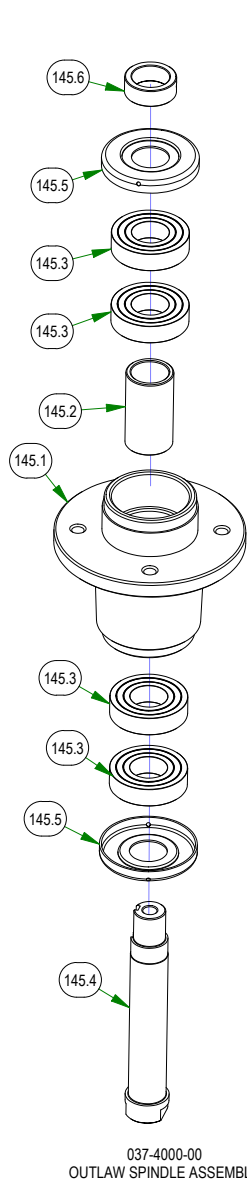

Parts List				Parts List			
ITEM	QTY	PART NUMBER	DESCRIPTION	ITEM	QTY	PART NUMBER	DESCRIPTION
59	3	018-4703-00	5/16-18 X 1-1/4 CARRIAGE BOLT ZINC	156.1	1	013-8050-00	1/2-13 NYLON INSERT FLANGE LOCKNUT ZINC
108	1	026-0307-00	2023 4" & 5" Stripping Kit Plate	156.2	1	018-6036-00	1/2-13 X 2-3/4 HEX CAP SCREW (GR.5) ZINC
145	3	037-4000-00	OUTLAW SPINDLE ASSEMBLY	156.3	1	025-5203-00	Spacer 3/4 OD x 1/2 ID x 3/4 Length
145.1	1	037-4000-01	4000 Series Spindle Housing	156.4	1	033-8050-00	5" Idler Pulley
145.2	1	037-4002-00	4000 Series Spindle Spacer	156.5	1	039-6945-00	Deck Idler
145.3	4	037-6023-00	Bearing - 6206	168	2	048-6000-00	2018 Maverick Turnbuckle (Top Link)
145.4	1	037-6026-00	Spindle Shaft	168.1	1	013-0019-00	NUT, 5/8-18
145.5	2	037-8002-00	Spindle Dust Cap	168.2	1	013-0020-00	NUT, 5/8-18LH
145.6	1	037-9050-00	Locking Collar w/ 1/4"-20 Set Screw	168.3	2	024-0001-00	1/4-28 Grease Fitting
154	4	039-2127-17	Deck Hanger Assembly	168.4	1	048-6001-00	2018 Maverick Toplink Body
154.1	2	013-5201-00	3/8-16 HEX SERRATED FLANGE NUT HARD/ZINC	168.5	1	048-6002-00	2018 Maverick Bushing Retainer Left-Handed
154.2	2	013-5202-00	3/8-16 NYLON INSERT FLANGE LOCKNUT (GR.F) ZINC	168.6	1	048-6003-00	2018 Maverick Bushing Retainer Right-Handed
154.3	2	018-6012-00	3/8-16 X 1-1/2 HEX CAP SCREW (GR.5) ZINC	168.7	2	048-6004-00	2018 Maverick Bushing Sleeve
154.4	1	039-2127-00	2017 MZ/IT Deck Hanger	168.8	4	048-6005-00	2018 Maverick Bushing
156	1	039-6945-17	2017 MZ/IT Deck Idler Assembly	202	1	084-5006-00	2023 ZT Stripping Kit Rubber