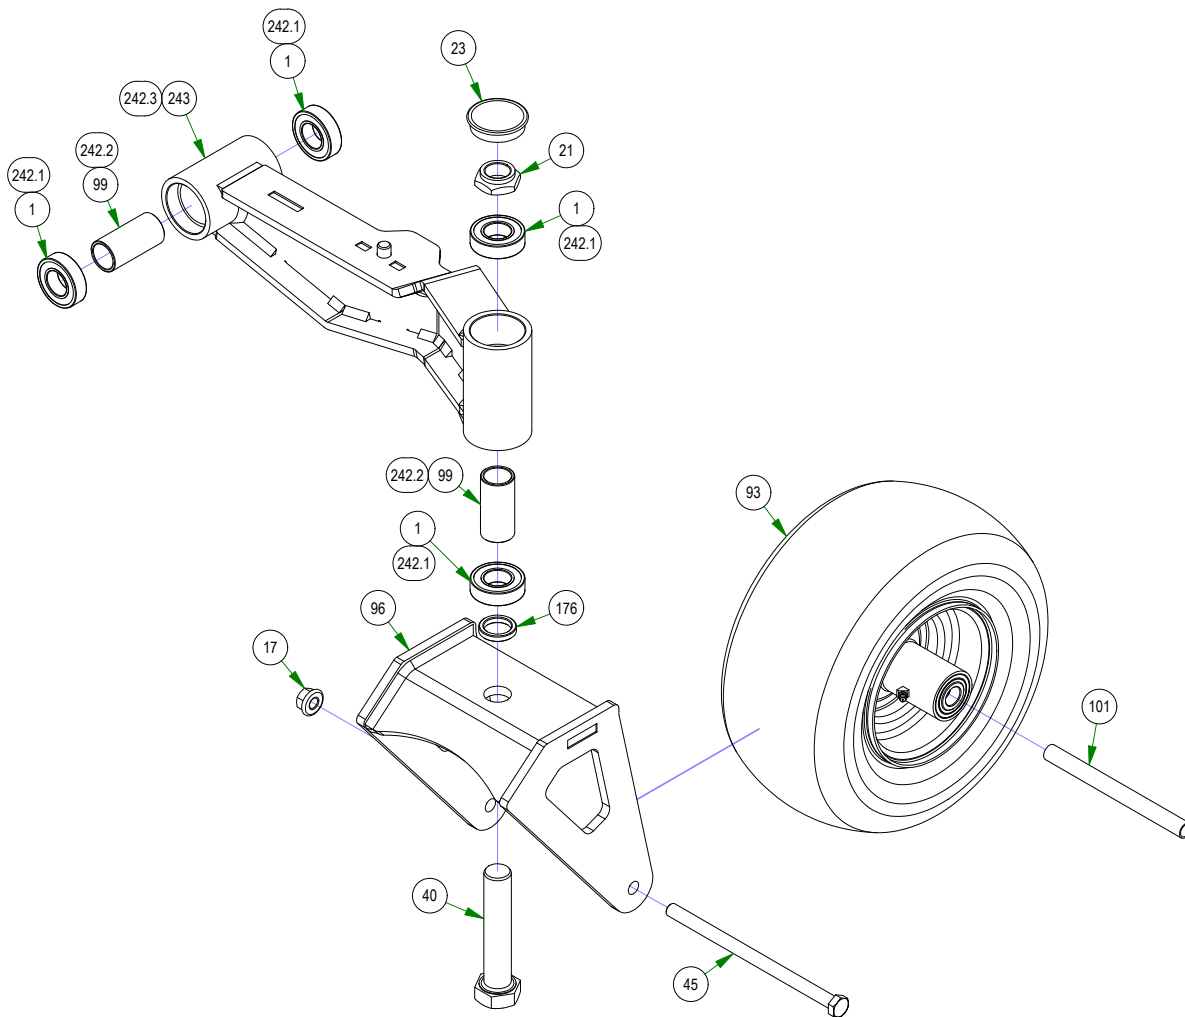

PARTS SECTION: FRONT FORK

Parts List				Parts List			
ITEM	QTY	PART NUMBER	DESCRIPTION	ITEM	QTY	PART NUMBER	DESCRIPTION
1	4	010-1050-00	1641 BEARING W/2 CONTACT RUBBER SEALS	99	2	025-0003-00	2016 Front Bearing Spacer
17	1	013-8050-00	1/2-13 NYLON INSERT FLANGE LOCKNUT ZINC	101	1	025-5202-00	Front Wheel Spanner
21	1	013-9004-00	1"-14 NYLON INSERT JAM LOCKNUT ZINC	176	1	058-1000-00	Spacer, 1x1.375x.25
23	1	014-2025-00	2017 Bearing Cover	242	1	250-2801-21	2021 Maverick LH Front Suspension Arm Assy (48", 54" & 60")
40	1	018-0005-00	1"-14 X 5 HEX CAP SCREW (GR.8) ZINC YELLOW	242.1	4	010-1050-00	1641 BEARING W/2 CONTACT RUBBER SEALS
45	1	018-0040-00	1/2-13 X 8-1/2 HEX CAP SCREW (GR.5) ZINC	242.2	2	025-0003-00	2016 Front Bearing Spacer
93	1	022-3088-00	13x6.50-6 Black No Flat Assembly	242.3	1	250-2801-00	2021 Maverick I-Beam Front Arm LH Weldment - Painted
96	1	023-1010-00	2019 Stand-on Front Fork Weldment	243	1	250-2802-00	2022 42" Maverick I-Beam Front Arm - LH - Painted