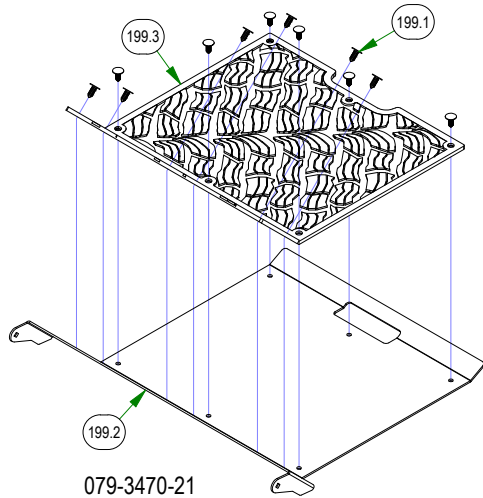

BAD BOY MOWERS

PARTS SECTION: FRAME SUB ASSEMBLIES

079-3470-21
2021 Maverick
Floorboard Assembly