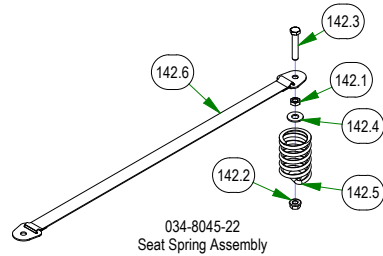

BAD BOY MOWERS

PARTS SECTION: FRAME SUB ASSEMBLIES

BAD BOY MOWERS

PARTS SECTION: FRAME SUB ASSEMBLIES