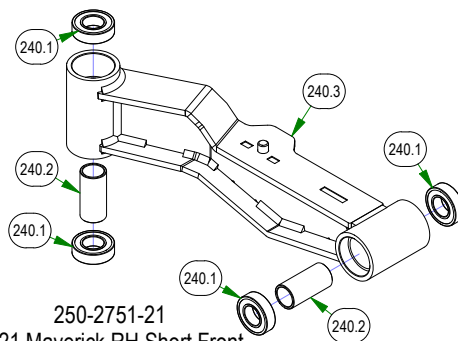

250-2751-21
2021 Maverick RH Short Front
Suspension Arm Assy (48")