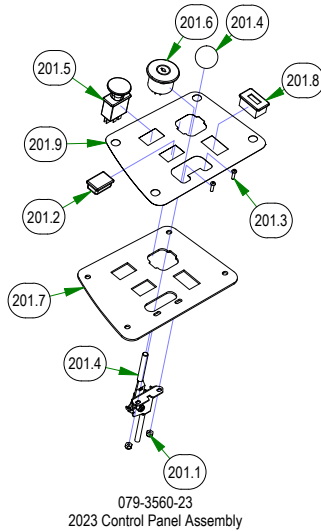

BAD BOY MOWERS

PARTS SECTION: FRAME SUB ASSEMBLIES

BAD BOY MOWERS

PARTS SECTION: FRAME SUB ASSEMBLIES