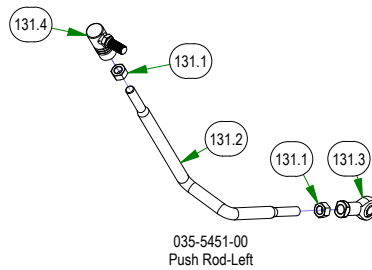

Parts List				Parts List			
ITEM	QTY	PART NUMBER	DESCRIPTION	ITEM	QTY	PART NUMBER	DESCRIPTION
111	1	031-0053-21	2021 Maverick Drive Arm Actuator RH Assembly	114.9	1	069-4010-00	Rubber Grip
111.1	1	013-8043-00	5/16-18 HEX NUT ZINC	115	1	031-9050-18	2018 Adjustable Steering Arm - Right
111.2	1	018-8063-00	5/16-18 X 3/4 HEX CAP SCREW (GR.5) ZINC	115.1	4	013-8047-00	5/16-18 NYL INS L/N ZC
111.3	1	024-6034-00	1/4" Press in Grease Fitting	115.2	4	018-2020-18	5/16-18 UNC X 1-3/8" BHCS, TORX DRIVE, GR 5
111.4	2	031-0032-00	2019 Drive Arm Bushing	115.3	1	018-5043-00	3/8-16 X 1-1/4 CARRIAGE BOLT ZINC
111.5	1	031-0053-00	2021 Drive Actuator RH Weldment	115.4	1	031-9010-18	Upper Tube-Adjustable Steering
112	1	031-0054-21	2021 Maverick Drive Arm Actuator LH Assembly	115.5	1	031-9015-18	2018 Lower Adjuster - Steering Arm- Right
112.1	1	013-8043-00	5/16-18 HEX NUT ZINC	115.6	1	031-9016-18	2018 Upper Adjuster - Steering Arm- Right
112.2	1	018-8063-00	5/16-18 X 3/4 HEX CAP SCREW (GR.5) ZINC	115.7	1	031-9025-18	Steering Arm Elbow (Right)
112.3	1	024-6034-00	1/4" Press in Grease Fitting	115.8	1	045-5000-00	Black Knob for Adjustable Steering Arm
112.4	2	031-0032-00	2019 Drive Arm Bushing	115.9	1	069-4010-00	Rubber Grip
112.5	1	031-0054-00	2021 Drive Actuator LH Weldment	130	1	035-5450-00	Push Rod-Right
114	1	031-9000-18	2018 Adjustable Steering Arm - Left	130.1	2	013-6051-00	3/8" Fine Threaded Jam Nut
114.1	4	013-8047-00	5/16-18 NYL INS L/N ZC	130.2	1	035-5450-01	Push Rod - Right (Rod Only)
114.2	4	018-2020-18	5/16-18 UNC X 1-3/8" BHCS, TORX DRIVE, GR 5	130.3	1	048-3000-00	Spherical Rod End - Outlaw
114.3	1	018-5043-00	3/8-16 X 1-1/4 CARRIAGE BOLT ZINC	130.4	1	099-2009-00	Quick Release Ball Joint
114.4	1	031-9010-18	Upper Tube-Adjustable Steering	131	1	035-5451-00	Push Rod-Left
114.5	1	031-9014-18	2018 Lower Adjuster - Steering Arm- Left	131.1	2	013-6051-00	3/8" Fine Threaded Jam Nut
114.6	1	031-9017-18	2018 Upper Adjuster - Steering Arm- Left	131.2	1	035-5451-01	Push Rod LH (Rod Only)
114.7	1	031-9020-18	Steering Arm Elbow (Left)	131.3	1	048-3000-00	Spherical Rod End - Outlaw
114.8	1	045-5000-00	Black Knob for Adjustable Steering Arm	131.4	1	099-2009-00	Quick Release Ball Joint