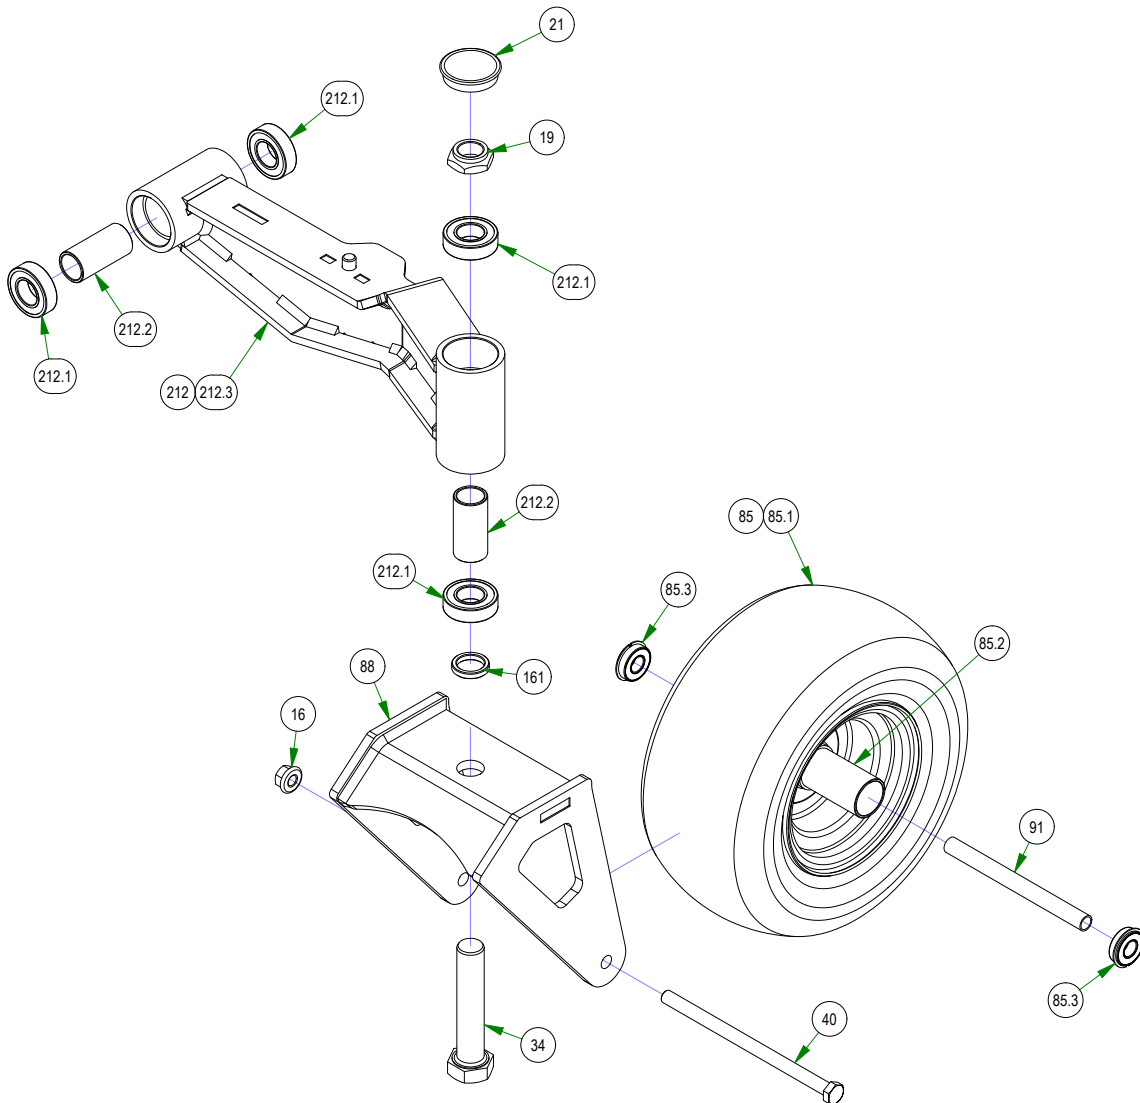

BAD BOY MOWERS

PARTS SECTION: FRONT FORK

Parts List				Parts List			
ITEM	QTY	PART NUMBER	DESCRIPTION	ITEM	QTY	PART NUMBER	DESCRIPTION
16	1	013-8050-00	1/2-13 NYLON INSERT FLANGE LOCKNUT ZINC	85.3	2	022-7009-00	Ball Bearing w/Retainer, 99502H-NR, .625 Bore x 1.375 OD x .4375 Width
19	1	013-9004-00	1"-14 NYLON INSERT JAM LOCKNUT ZINC	88	1	023-1010-00	2019 Stand-on Front Fork Weldment
21	1	014-2025-00	2017 Bearing Cover	91	1	025-5202-00	Front Wheel Spanner
34	1	018-0005-00	1"-14 X 5 HEX CAP SCREW (GR.8) ZINC YELLOW	161	1	058-1000-00	Spacer, 1x1.375x.25
40	1	018-0040-00	1/2-13 X 8-1/2 HEX CAP SCREW (GR.5) ZINC	212	1	250-2801-21	2021 Maverick LH Front Suspension Arm Assy (48", 54" & 60")
85	1	022-2017-00	13x6.5-6 Black Tire and Wheel Assembly	212.1	4	010-1050-00	1641 BEARING W/2 CONTACT RUBBER SEALS
85.1	1	022-5347-00	13 x 6.50 - 6 Tire	212.2	2	025-0003-00	2016 Front Bearing Spacer
85.2	1	022-7007-00	Front Tire Rim	212.3	1	250-2801-00	2021 Maverick I-Beam Front Arm LH Weldment - Painted