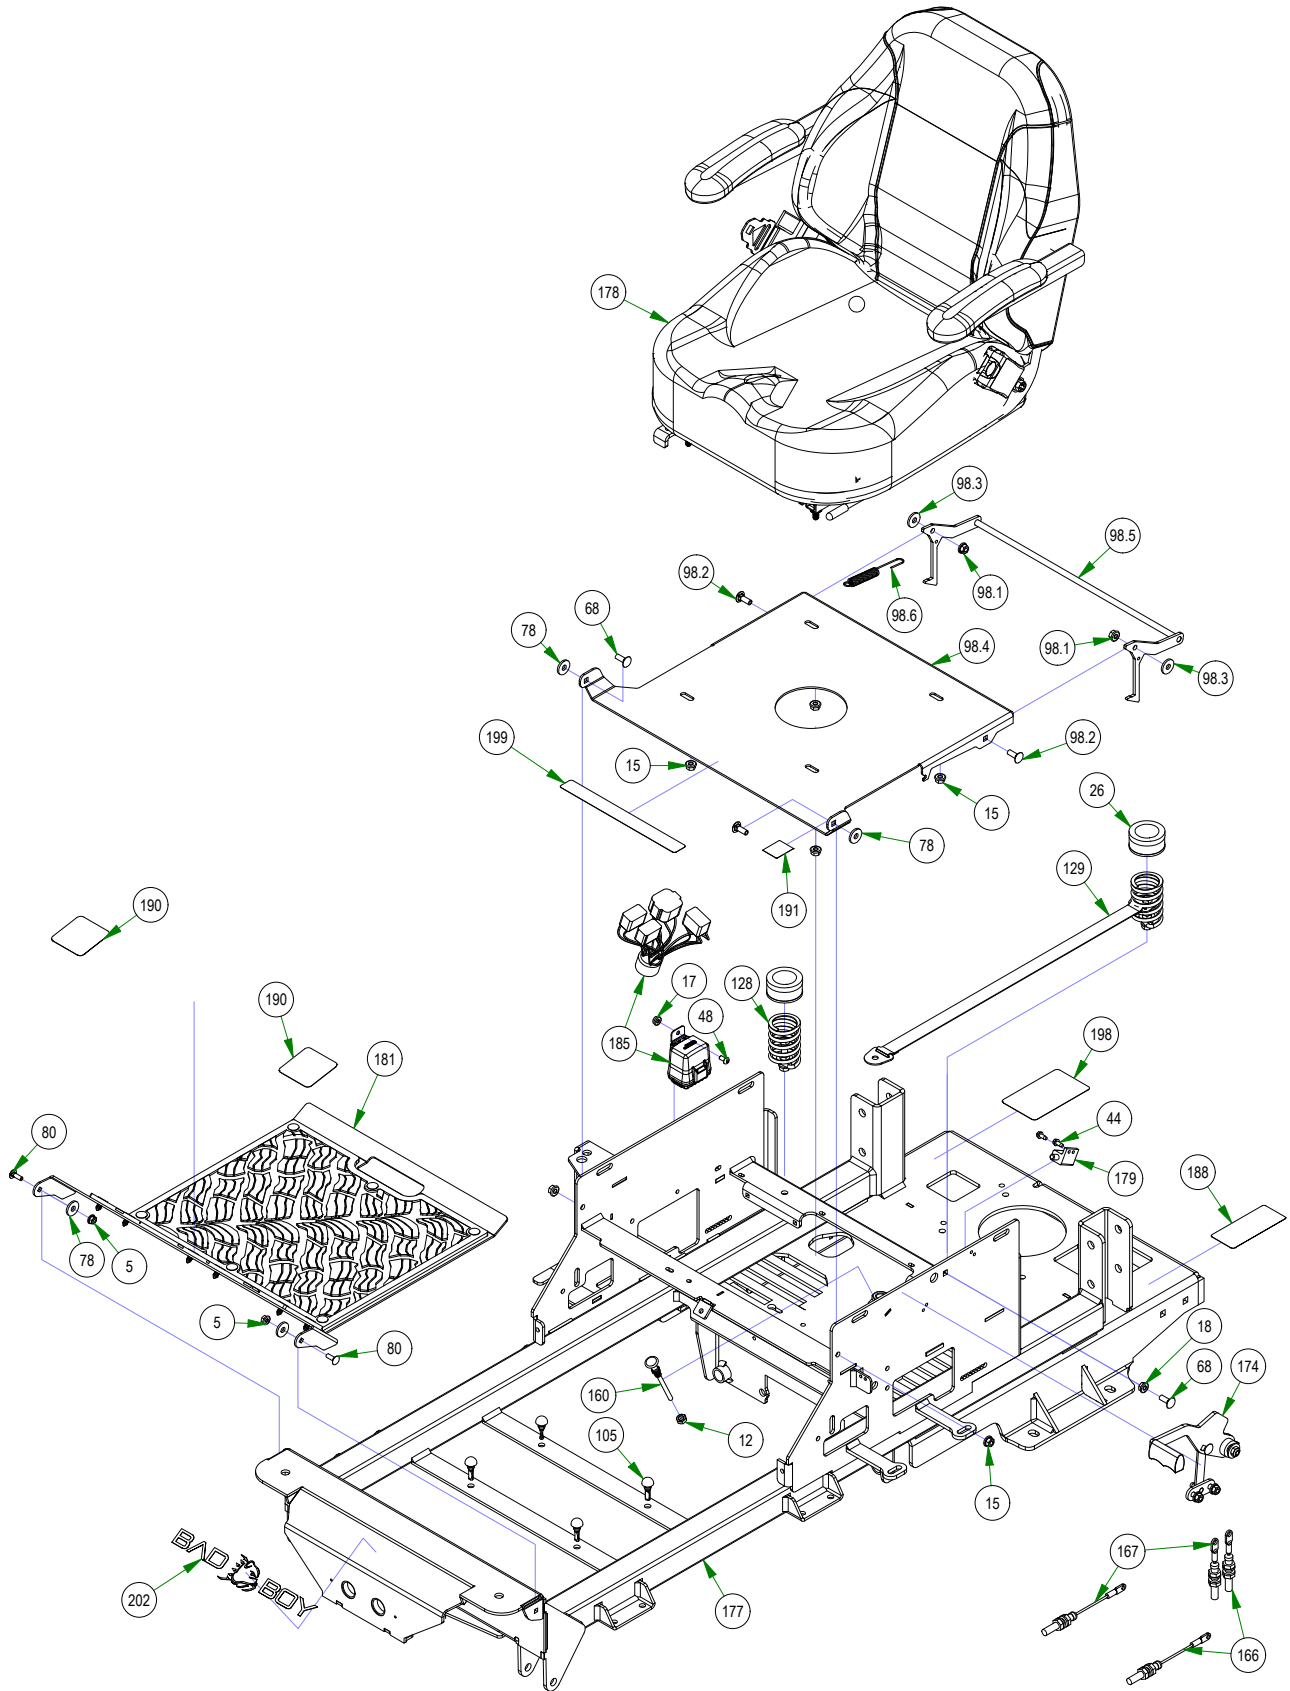

BAD BOY MOWERS

PARTS SECTION: UPPER FRAME

BAD BOY MOWERS

PARTS SECTION: UPPER FRAME

Parts List				Parts List			
ITEM	QTY	PART NUMBER	DESCRIPTION	ITEM	QTY	PART NUMBER	DESCRIPTION
5	2	013-2050-00	1/4-20 NYL INSERT FLANGE LOCKNUT ZINC	105	4	029-4011-00	2023 Floor Board Rubber Bumper
12	1	013-6051-00	3/8-24 HEX NUT ZINC YELLOW	128	1	034-8045-03	Seat Spring Assembly
15	6	013-8049-00	5/16-18 NYLON INSERT FLANGE LOCKNUT ZINC	129	1	034-8045-22	Seat Spring Assembly
17	1	013-9001-00	1/4-20 HEX SERRATED FLANGE NUT HARD/ZINC	160	1	054-8017-00	Choke
18	1	013-9002-00	5/16-18 HEX SERRATED FLANGE NUT HARD/ZINC	166	1	064-3050-21	2021 Load Balanced Brake Cable 1
26	2	014-8047-00	Seat Spring Cap Cover	167	1	064-3051-21	2021 Load Balanced Brake Cable 2
44	2	018-1080-00	12-24 X 1/2 HEX WASHER UNLSOT F TCS ZINC	174	1	069-1051-21	2021 Load Balanced Brake Handle Assembly
48	1	018-2012-00	1/4-20 X 1/2 BUTTON SOCKET CAP SCREW 18-8 STAINLESS STEEL	177	1	070-2303-00	2023 Maverick Frame - Painted
68	3	018-8066-00	5/16-18 X 7/8 CARRIAGE BOLT ZINC	178	1	071-2102-22	2022 Maverick Seat
78	4	019-6042-00	.360 ID X .983 OD X .120 THICK FLAT WASHER NYLON	179	1	077-8073-00	Safety Switch
80	2	019-8040-00	1/4-20 X 3/4 CARRIAGE BOLT (GR.5) ZINC	181	1	079-3470-21	2021 Maverick Floorboard Assembly
97	1	026-0205-22	2022 Maverick Rear Cover Assembly	185	1	086-3050-19	Wiring Harness
98	1	026-1016-21	MAVERICK/COMPACT OUTLAW SEAT PLATE ASSEMBLY	188	1	091-0015-23	2023 EPA Build Date Punch Decal
98.1	2	013-8049-00	5/16-18 NYLON INSERT FLANGE LOCKNUT ZINC	190	1	091-0021-00	2018 Maverick/2021 ZT Anti-Skid Steering Control Decals
98.2	2	018-8066-00	5/16-18 X 7/8 CARRIAGE BOLT ZINC	191	1	091-0339-18	2018 MZ/Magnum/ZT/MAV/Comp Out Brake Decal
98.3	2	019-6042-00	.360 ID X .983 OD X .120 THICK FLAT WASHER NYLON	198	1	091-3017-50	Maverick Pump Belt Decal
98.4	1	026-1016-00	Seat Plate 2016	199	1	091-3150-00	Outlaw Warning Decal
98.5	1	028-0090-00	Seat Latch Rod Assembly	202	1	091-4063-00	Flying Bulldog Front Bumper Decal
98.6	1	034-1025-00	Brake Spring