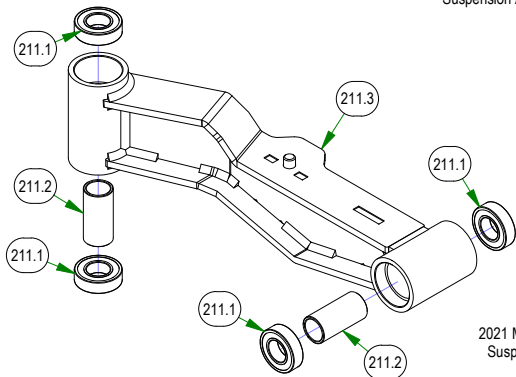

250-2751-21
2021 Maverick RH Short Front
Suspension Arm Assy (48")