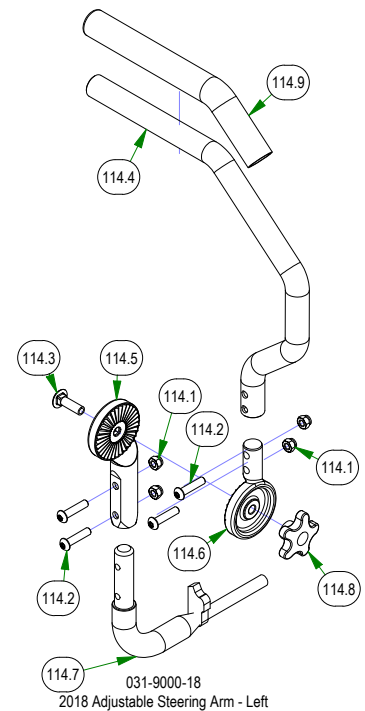

Parts List				Parts List			
ITEM	QTY	PART NUMBER	DESCRIPTION	ITEM	QTY	PART NUMBER	DESCRIPTION
111	1	031-0053-21	2021 Maverick Drive Arm Actuator RH Assembly	114.9	1	069-4010-00	Rubber Grip
111.1	1	013-8043-00	5/16-18 HEX NUT ZINC	115	1	031-9050-18	2018 Adjustable Steering Arm - Right
111.2	1	018-8063-00	5/16-18 X 3/4 HEX CAP SCREW (GR.5) ZINC	115.1	4	013-8047-00	5/16-18 NYL INS L/N ZC
111.3	1	024-6034-00	1/4" Press in Grease Fitting	115.2	4	018-2020-18	5/16-18 UNC X 1-3/8" BHCS, TORX DRIVE, GR 5
111.4	2	031-0032-00	2019 Drive Arm Bushing	115.3	1	018-5043-00	3/8-16 X 1-1/4 CARRIAGE BOLT ZINC
111.5	1	031-0053-00	2021 Drive Actuator RH Weldment	115.4	1	031-9010-18	Upper Tube-Adjustable Steering
112	1	031-0054-21	2021 Maverick Drive Arm Actuator LH Assembly	115.5	1	031-9015-18	2018 Lower Adjuster - Steering Arm- Right
112.1	1	013-8043-00	5/16-18 HEX NUT ZINC	115.6	1	031-9016-18	2018 Upper Adjuster - Steering Arm- Right
112.2	1	018-8063-00	5/16-18 X 3/4 HEX CAP SCREW (GR.5) ZINC	115.7	1	031-9025-18	Steering Arm Elbow (Right)
112.3	1	024-6034-00	1/4" Press in Grease Fitting	115.8	1	045-5000-00	Black Knob for Adjustable Steering Arm
112.4	2	031-0032-00	2019 Drive Arm Bushing	115.9	1	069-4010-00	Rubber Grip
112.5	1	031-0054-00	2021 Drive Actuator LH Weldment	130	1	035-5450-00	Push Rod-Right
114	1	031-9000-18	2018 Adjustable Steering Arm - Left	130.1	2	013-6051-00	3/8" Fine Threaded Jam Nut
114.1	4	013-8047-00	5/16-18 NYL INS L/N ZC	130.2	1	035-5450-01	Push Rod - Right (Rod Only)
114.2	4	018-2020-18	5/16-18 UNC X 1-3/8" BHCS, TORX DRIVE, GR 5	130.3	1	048-3000-00	Spherical Rod End - Outlaw
114.3	1	018-5043-00	3/8-16 X 1-1/4 CARRIAGE BOLT ZINC	130.4	1	099-2009-00	Quick Release Ball Joint
114.4	1	031-9010-18	Upper Tube-Adjustable Steering	131	1	035-5451-00	Push Rod-Left
114.5	1	031-9014-18	2018 Lower Adjuster - Steering Arm- Left	131.1	2	013-6051-00	3/8" Fine Threaded Jam Nut
114.6	1	031-9017-18	2018 Upper Adjuster - Steering Arm- Left	131.2	1	035-5451-01	Push Rod LH (Rod Only)
114.7	1	031-9020-18	Steering Arm Elbow (Left)	131.3	1	048-3000-00	Spherical Rod End - Outlaw
114.8	1	045-5000-00	Black Knob for Adjustable Steering Arm	131.4	1	099-2009-00	Quick Release Ball Joint