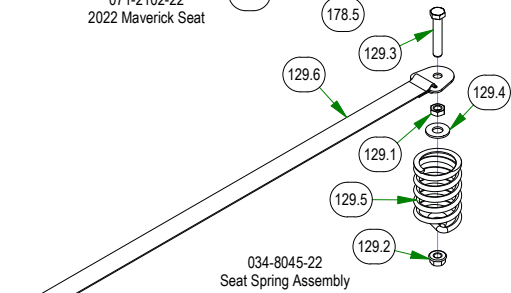

BAD BOY MOWERS

PARTS SECTION: FRAME SUB ASSEMBLIES

BAD BOY MOWERS

PARTS SECTION: FRAME SUB ASSEMBLIES