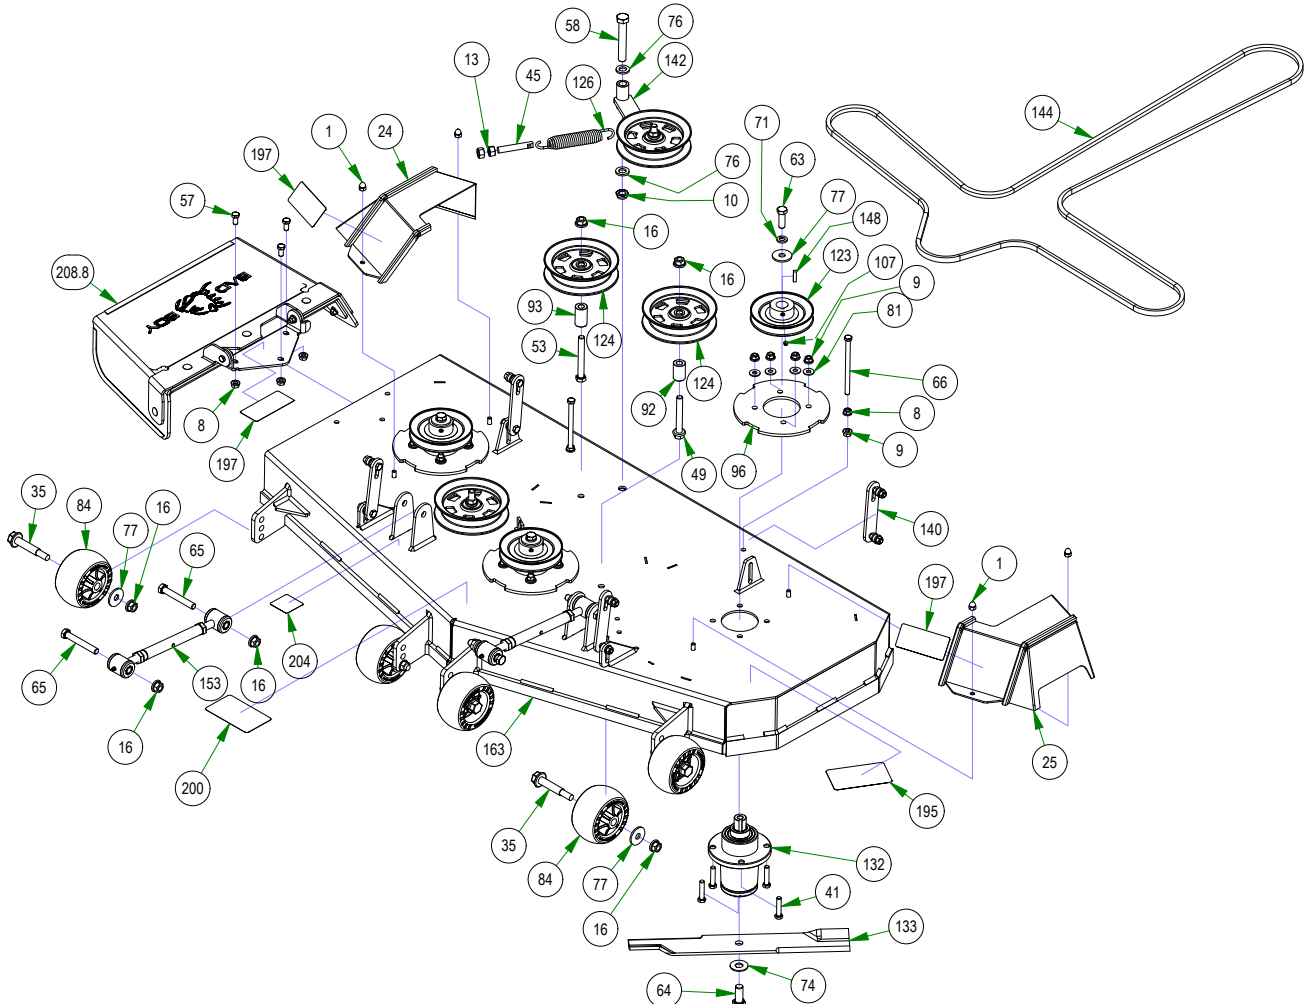

Parts List				Parts List			
ITEM	QTY	PART NUMBER	DESCRIPTION	ITEM	QTY	PART NUMBER	DESCRIPTION
1	4	013-0004-00	5/16-18 ACORN NUT HIGH-CROWN ZC	81	12	019-8044-00	5/16 USS FLAT WASHER (7/8 OD) ZINC
8	5	013-5201-00	3/8-16 HEX SERRATED FLANGE NUT HARD/ZINC	84	6	022-1000-00	Deck Wheel
9	14	013-5202-00	3/8-16 NYLON INSERT FLANGE LOCKNUT (GR.F) ZINC	92	2	025-5338-00	.502 ID X .750 OD X 1.500 Long Spacer
10	1	013-5301-00	5/8-11 NYLON INSERT JAM LOCKNUT ZINC	93	1	025-5339-00	1 3/4" Pulley Spacer
13	2	013-7018-00	1/2-13 HEX NUT ZINC	96	3	026-0025-00	Deck Spindle Support Plate
16	13	013-8050-00	1/2-13 NYLON INSERT FLANGE LOCKNUT ZINC	107	3	030-0050-00	5/16-24 X 1/4 SOCKET SET SCREW (CUP PT) PLAIN
24	1	014-5020-00	2021 Maverick 54"/60" RH Pulley Cover	123	3	033-6006-00	5.25" Deck Spindle Pulley
25	1	014-5021-00	2021 Maverick 54"/60" LH Pulley Cover	124	3	033-7201-25	5-3/4 Idler Pulley
35	6	018-0010-00	Deck Wheel Bolt	126	1	034-2020-00	Deck Idler Spring
41	12	018-0075-00	3/8-16 X 1-3/4 HEX C/S (GR.5) ZC	132	3	037-6015-50	Spindle Assembly
45	1	018-2004-50	All Thread	133	3	038-0001-00	54" Fusion Blade for Z7/Mav/Outlaw/Revolt
49	2	018-2018-00	1/2-13 X 3-1/2 HEX FLANGE BOLT (GR.8) ZINC	140	4	039-2127-17	Deck Hanger Assembly
53	1	018-5019-00	1/2-13 X 4 HEX CAP SCREW (GR.8) ZINC YELLOW	142	1	039-6945-17	2017 MZ/ZT Deck Idler Assembly
57	3	018-5250-00	3/8-16 X 3/4 HEX CAP SCREW (GR.5) ZINC	144	1	041-1560-00	B155.75 Deck Belt
58	1	018-5311-00	5/8-11 X 4 HEX CAP SCREW (GR.8) ZINC YELLOW	148	3	042-6030-00	1/4 X 1 SQ MACHINERY KEY 1018 STL PLN
63	3	018-6019-00	1/2-20 X 1-1/2 HEX CAP SCREW (GR.5) ZINC	153	2	048-6000-00	2018 Maverick Turnbuckle (Top Link)
64	3	018-6020-00	5/8-18 X 1-1/2 HEX CAP SCREW (GR.8) ZINC YELLOW	163	1	060-2314-00	2023 54" x 5" Deck
65	4	018-6054-00	1/2-13 X 3-1/2 HEX CAP SCREW (GR.5) ZINC	195	1	091-0904-18	2018 54" Deck Decal
66	2	018-7060-00	3/8-16 X 5-1/2 HEX CAP SCREW (GR.5) ZINC	197	3	091-3012-00	Danger Decal-Spindle/Discharge
71	3	019-5007-00	1/2 SPLIT LOCKWASHER (GR.8) ZINC/YELLOW	200	1	091-3309-00	Deck Belt Route Decal
74	3	019-5038-00	5/8 USS FLAT WASHER (1-3/4" OD) GR.8 ZINC YELLOW	204	1	091-8001-00	Deck Impact Patent Decal 9591803
76	2	019-6017-00	.635 ID X 1.120 OD X .140 THICK FLAT WASHER NYLON	208	1	210-6005-98	Discharge Chute Assembly
77	9	019-6020-00	1/2 BELLEVILLE WASHER (1-5/8 OD X .140 THK) ZINC