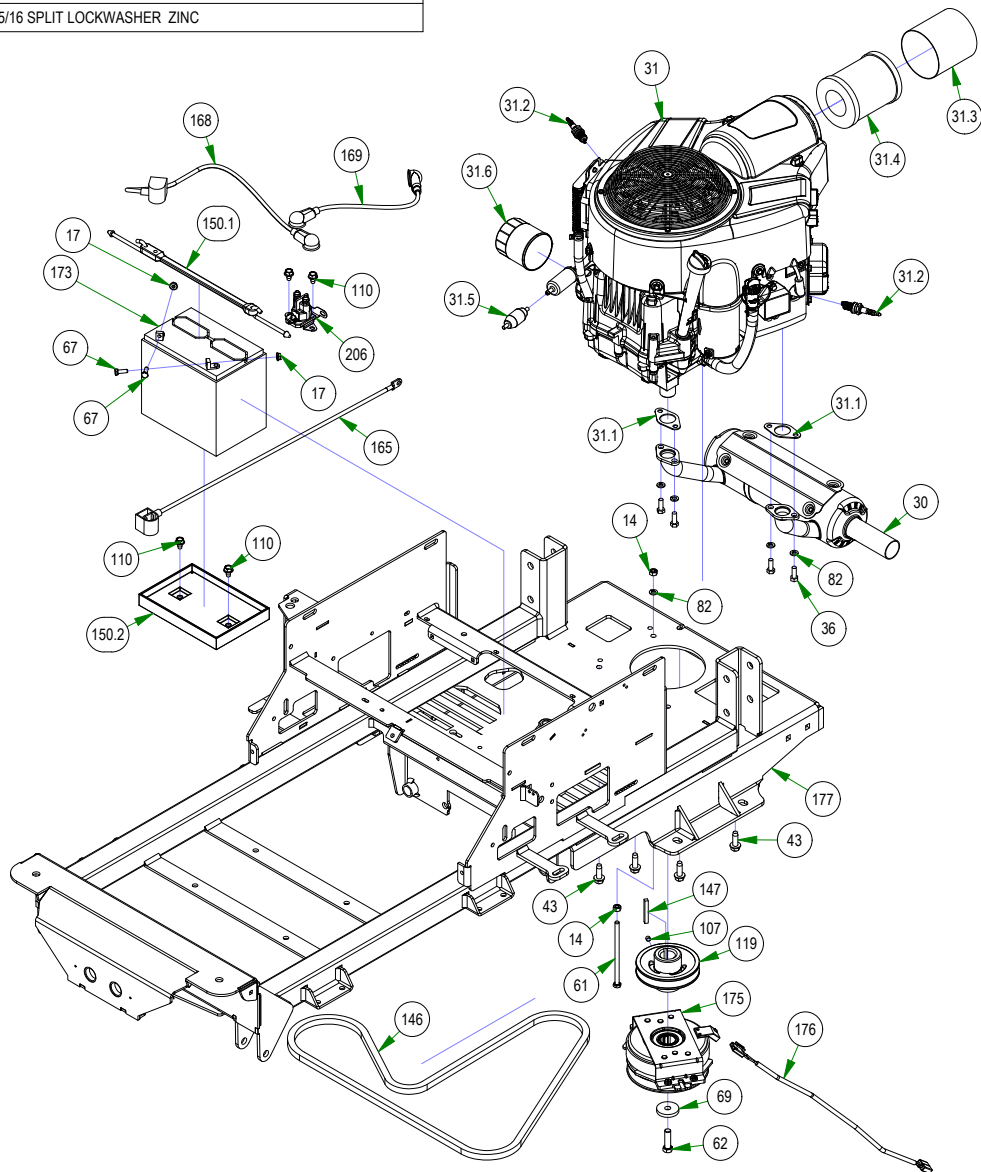

Parts List				Parts List			
ITEM	QTY	PART NUMBER	DESCRIPTION	ITEM	QTY	PART NUMBER	DESCRIPTION
14	2	013-8043-00	5/16-18 HEX NUT ZINC	107	1	030-0050-00	5/16-24 X 1/4 SOCKET SET SCREW (CUP PT) PLAIN
17	2	013-9001-00	1/4-20 HEX SERRATED FLANGE NUT HARD/ZINC	110	4	030-7044-00	5/16-18 X 1/2 HWH unslot (F) tcs zinc
30	1	015-0057-00	2017 Compact Outlaw Exhaust 810 Vanguard	119	1	033-5035-00	4 3/4 Motor Pulley
31	1	015-0511-00	Vanguard 27hp CXi with Out Oil Filter Maverick	146	1	041-7400-00	75.8" Pump Belt
31.1	2	015-0077-01	Exhaust Gasket	147	1	042-5020-00	1/4 X 2 SQ MACHINERY KEY 1018 STL PLAIN
31.2	2	015-8000-00	Spark Plug	150	1	043-8930-98	2023 Battery Hold Down Assembly Strap
31.3	1	063-1000-00	pre-Cleaner for Vanguard CXi Engine	150.1	1	043-8930-00	2023 Rubber Battery Hold Down Strap
31.4	1	063-1005-00	Air Filter for Vanguard CXi Engine	150.2	1	043-8931-00	Battery Tray
31.5	1	063-6000-00	Universal Inline Fuel Filter	165	1	064-0030-00	24 inch Black Cable - MZ/IT
31.6	1	063-8018-00	Oil Filter	168	1	064-5300-00	24" Red Battery Cable
36	4	018-0017-00	Torx Bolt-Exhaust	169	1	064-5301-00	12" Red Battery Cable
43	4	018-1075-00	3/8-16 X 1-1/8 HEX WASHER UNSLOT SERRATED (TRI-LOB) TRS ZINC YELLOW	173	1	068-8049-00	SP-35 Battery
61	1	018-5350-00	5/16-18 X 5-1/2 HEX CAP SCREW (GR.5) ZINC	175	1	070-0056-00	Clutch
62	1	018-5450-21	7/16-20 X 1-1/2 HEX CAP SCREW (GR.8) w/ Patch	176	1	070-2000-00	Clutch Pigtail
67	2	018-8052-00	1/4-20 X 3/4 HEX CAP SCREW (GR.5) ZINC	177	1	070-2303-00	2023 Maverick Frame - Painted
69	1	019-0010-00	CLUTCH WASHER	206	1	108-0001-00	Solenoid
82	5	019-8051-00	5/16 SPLIT LOCKWASHER ZINC