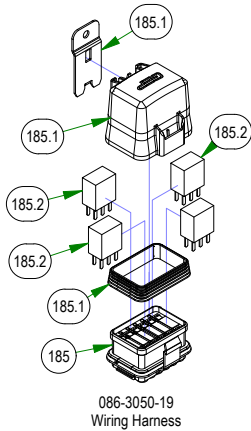

BAD BOY MOWERS

PARTS SECTION: FRAME SUB ASSEMBLIES

BAD BOY MOWERS

PARTS SECTION: FRAME SUB ASSEMBLIES