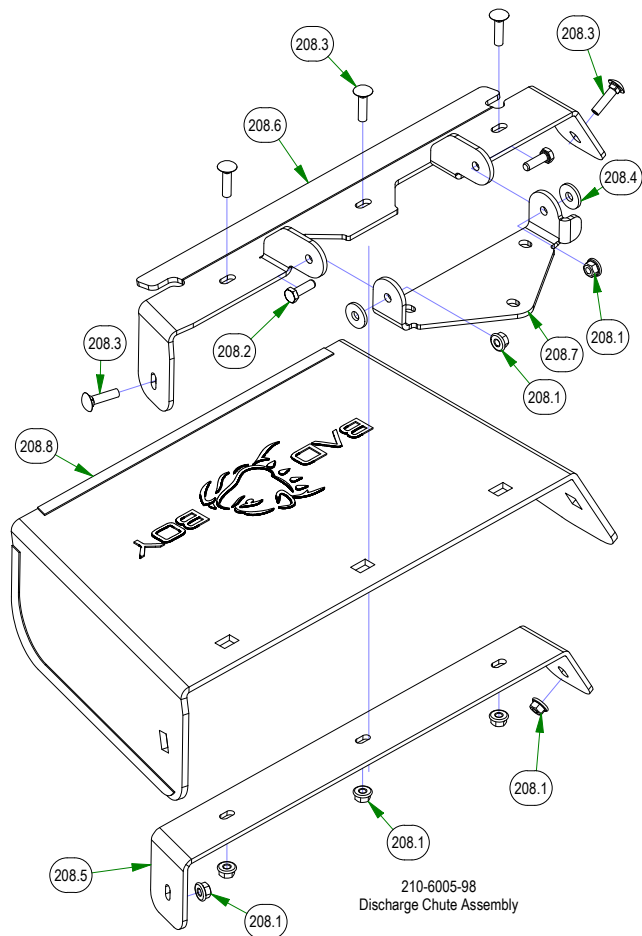

BAD BOY MOWERS

PARTS SECTION: DECK SUB ASSEMBLIES

Parts List				Parts List			
ITEM	QTY	PART NUMBER	DESCRIPTION	ITEM	QTY	PART NUMBER	DESCRIPTION
207	1	210-6005-48	ZT Chute Assembly	208	1	210-6005-98	Discharge Chute Assembly
207.1	7	013-8049-00	5/16-18 NYLON INSERT FLANGE LOCKNUT ZINC	208.1	7	013-8049-00	5/16-18 NYLON INSERT FLANGE LOCKNUT ZINC
207.2	2	018-2007-00	5/16-18 X 1 HEX CAP SCREW (GR.5) ZINC	208.2	2	018-2007-00	5/16-18 X 1 HEX CAP SCREW (GR.5) ZINC
207.3	5	018-4703-00	5/16-18 X 1-1/4 CARRIAGE BOLT ZINC	208.3	5	018-4703-00	5/16-18 X 1-1/4 CARRIAGE BOLT ZINC
207.4	2	019-6042-00	.360 ID X .983 OD X .120 THICK FLAT WASHER NYLON	208.4	2	019-6042-00	.360 ID X .983 OD X .120 THICK FLAT WASHER NYLON
207.5	1	039-4870-00	Discharge Upper Chute Bracket	208.5	1	039-4863-00	60" Discharge Lower Bracket
207.6	1	039-4871-00	Discharge Lower Chute Bracket	208.6	1	039-4864-00	60" Discharge Chute Upper Hanger
207.7	1	206-6017-00	Discharge Chute Hanger (deck mounted)	208.7	1	206-6017-00	Discharge Chute Hanger (deck mounted)
207.8	1	210-6005-00	Rubber Discharge Chute	208.8	1	210-6005-00	Rubber Discharge Chute