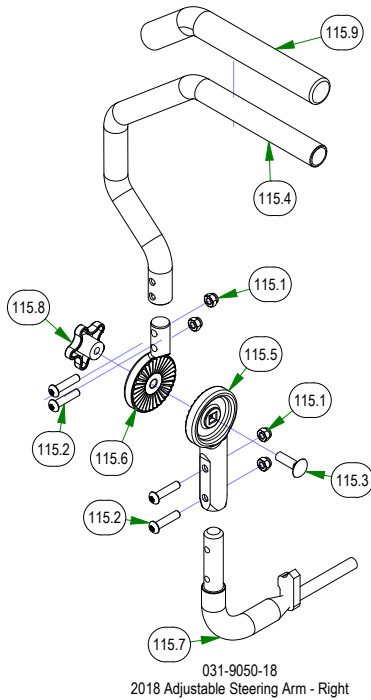

Parts List				Parts List			
ITEM	QTY	PART NUMBER	DESCRIPTION	ITEM	QTY	PART NUMBER	DESCRIPTION
111	1	031-0053-21	2021 Maverick Drive Arm Actuator RH Assembly	114.9	1	069-4010-00	Rubber Grip
111.1	1	013-8043-00	5/16-18 HEX NUT ZINC	115	1	031-9050-18	2018 Adjustable Steering Arm - Right
111.2	1	018-8063-00	5/16-18 X 3/4 HEX CAP SCREW (GR.5) ZINC	115.1	4	013-8047-00	5/16-18 NYL INS L/N ZC
111.3	1	024-6034-00	1/4" Press in Grease Fitting	115.2	4	018-2020-18	5/16-18 UNC X 1-3/8" BHCS, TORX DRIVE, GR 5
111.4	2	031-0032-00	2019 Drive Arm Bushing	115.3	1	018-5043-00	3/8-16 X 1-1/4 CARRIAGE BOLT ZINC
111.5	1	031-0053-00	2021 Drive Actuator RH Weldment	115.4	1	031-9010-18	Upper Tube-Adjustable Steering
112	1	031-0054-21	2021 Maverick Drive Arm Actuator LH Assembly	115.5	1	031-9015-18	2018 Lower Adjuster - Steering Arm- Right
112.1	1	013-8043-00	5/16-18 HEX NUT ZINC	115.6	1	031-9016-18	2018 Upper Adjuster - Steering Arm- Right
112.2	1	018-8063-00	5/16-18 X 3/4 HEX CAP SCREW (GR.5) ZINC	115.7	1	031-9025-18	Steering Arm Elbow (Right)
112.3	1	024-6034-00	1/4" Press in Grease Fitting	115.8	1	045-5000-00	Black Knob for Adjustable Steering Arm
112.4	2	031-0032-00	2019 Drive Arm Bushing	115.9	1	069-4010-00	Rubber Grip
112.5	1	031-0054-00	2021 Drive Actuator LH Weldment	130	1	035-5450-00	Push Rod-Right
114	1	031-9000-18	2018 Adjustable Steering Arm - Left	130.1	2	013-6051-00	3/8" Fine Threaded Jam Nut
114.1	4	013-8047-00	5/16-18 NYL INS L/N ZC	130.2	1	035-5450-01	Push Rod - Right (Rod Only)
114.2	4	018-2020-18	5/16-18 UNC X 1-3/8" BHCS, TORX DRIVE, GR 5	130.3	1	048-3000-00	Spherical Rod End - Outlaw
114.3	1	018-5043-00	3/8-16 X 1-1/4 CARRIAGE BOLT ZINC	130.4	1	099-2009-00	Quick Release Ball Joint
114.4	1	031-9010-18	Upper Tube-Adjustable Steering	131	1	035-5451-00	Push Rod-Left
114.5	1	031-9014-18	2018 Lower Adjuster - Steering Arm- Left	131.1	2	013-6051-00	3/8" Fine Threaded Jam Nut
114.6	1	031-9017-18	2018 Upper Adjuster - Steering Arm- Left	131.2	1	035-5451-01	Push Rod LH (Rod Only)
114.7	1	031-9020-18	Steering Arm Elbow (Left)	131.3	1	048-3000-00	Spherical Rod End - Outlaw
114.8	1	045-5000-00	Black Knob for Adjustable Steering Arm	131.4	1	099-2009-00	Quick Release Ball Joint