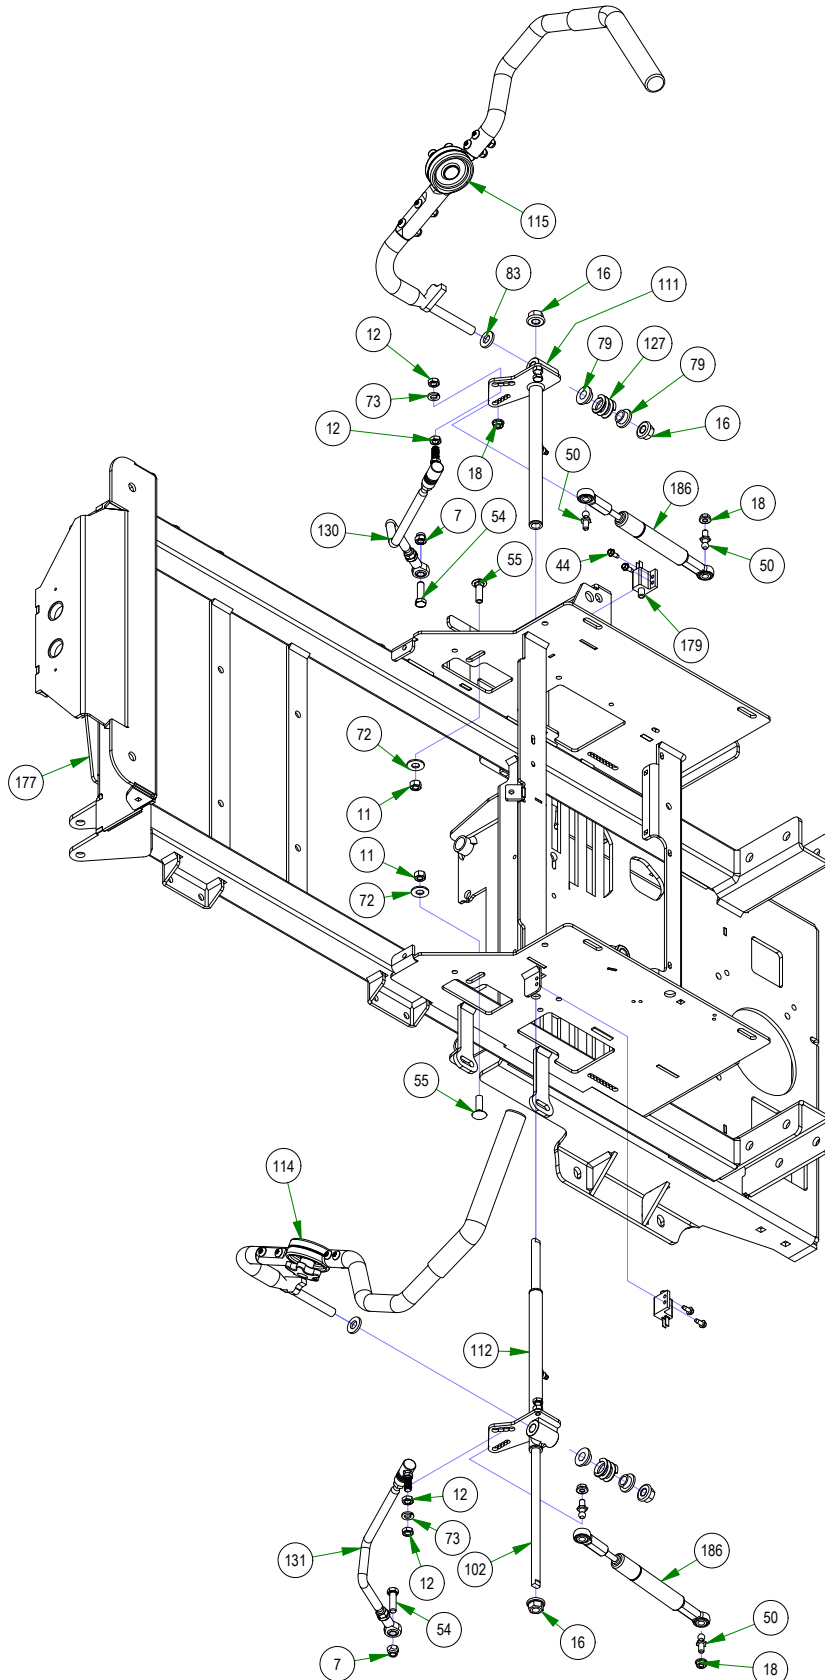

BAD BOY MOWERS

PARTS SECTION: DRIVE ARMS

BAD BOY MOWERS

PARTS SECTION: DRIVE ARMS

Parts List				Parts List			
ITEM	QTY	PART NUMBER	DESCRIPTION	ITEM	QTY	PART NUMBER	DESCRIPTION
7	2	013-5041-00	3/8-16 NYLON INSERT LOCKNUT ZINC	83	2	019-8054-00	.505 ID X 1.000 OD X .125 THICK FLAT WASHER NYLON
11	2	013-6014-00	3/8-16 HEX NUT ZINC	102	1	028-0049-00	2021 Maverick Steering Actuator Rod
12	4	013-6051-00	3/8-24 HEX NUT ZINC YELLOW	111	1	031-0053-21	2021 Maverick Drive Arm Actuator RH Assembly
16	4	013-8050-00	1/2-13 NYLON INSERT FLANGE LOCKNUT ZINC	112	1	031-0054-21	2021 Maverick Drive Arm Actuator LH Assembly
18	4	013-9002-00	5/16-18 HEX SERRATED FLANGE NUT HARD/ZINC	114	1	031-9000-18	2018 Adjustable Steering Arm - Left
44	4	018-1080-00	12-24 X 1/2 HEX WASHER UNLSOT F TCS ZINC	115	1	031-9050-18	2018 Adjustable Steering Arm - Right
50	4	018-2050-00	10mm Damper Ball Stud-Steering	127	2	034-8025-00	Drive Lever Spring
54	2	018-5040-00	3/8-16 X 1-1/4 HEX CAP SCREW (GR.5) ZINC	130	1	035-5450-00	Push Rod-Right
55	2	018-5043-00	3/8-16 X 1-1/4 CARRIAGE BOLT ZINC	131	1	035-5451-00	Push Rod-Left
72	2	019-5029-00	3/8 FLAT WASHER USS (1" OD) ZINC	177	1	070-2303-00	2023 Maverick Frame - Painted
73	2	019-5037-00	3/8 SPLIT LOCKWASHER ZINC	179	2	077-8073-00	Safety Switch
79	4	019-8027-00	.525 ID SHOULDER WASHER NYLON	186	2	087-0001-00	Steering Damper