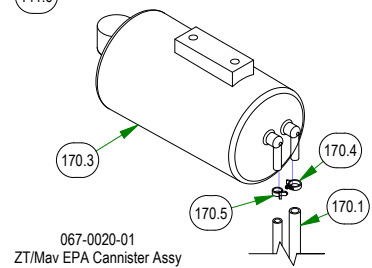

BAD BOY MOWERS

PARTS SECTION: FRAME SUB ASSEMBLIES