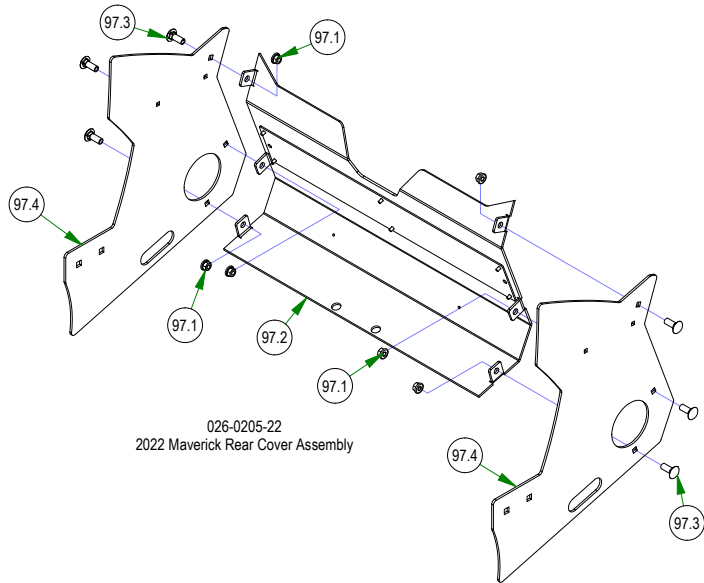

026-0205-22
2022 Maverick Rear Cover Assembly