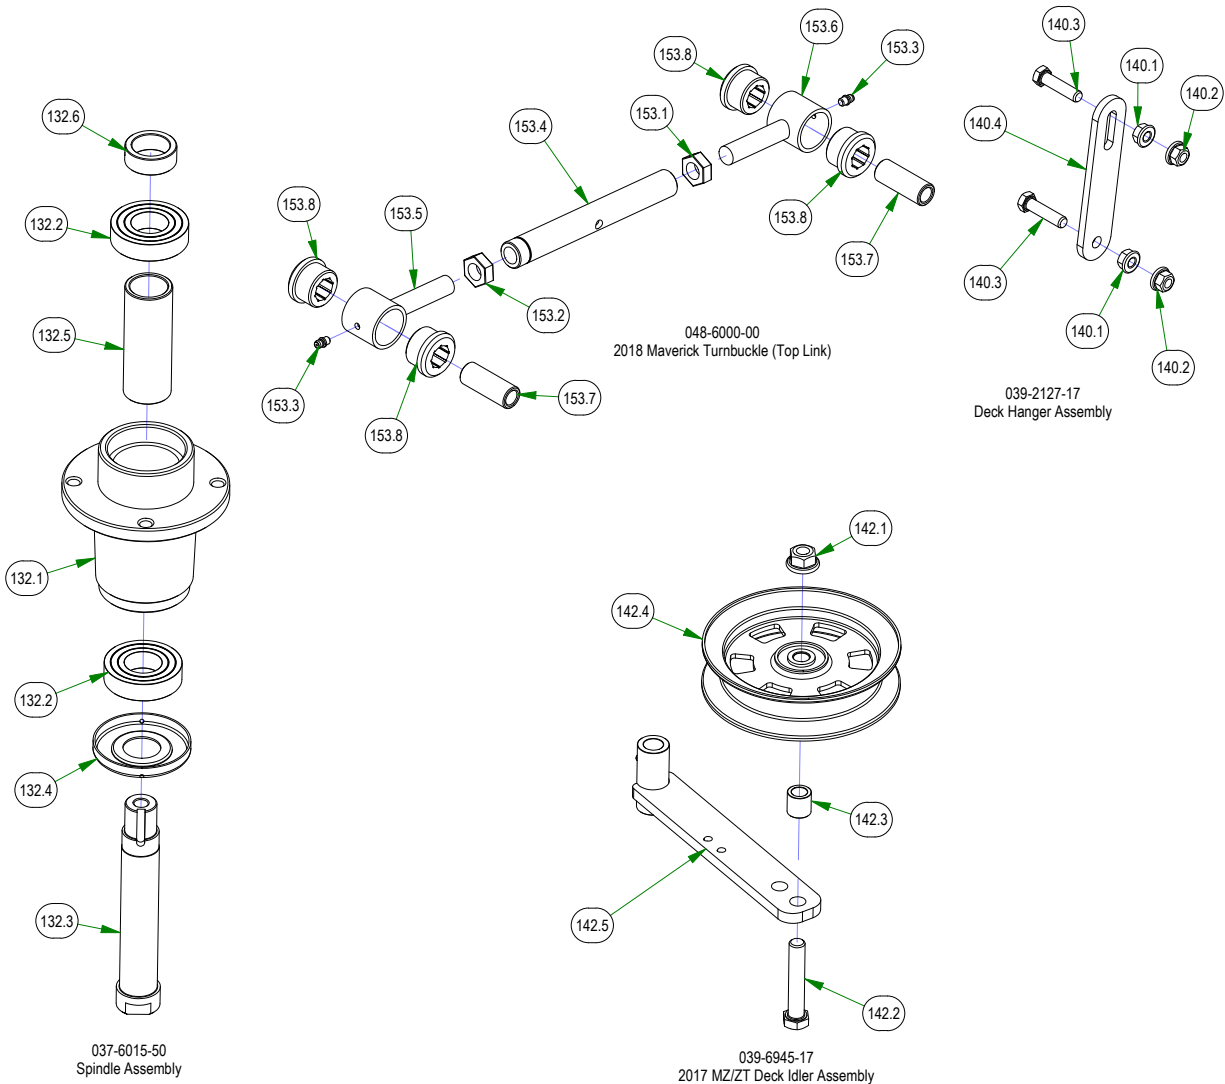

BAD BOY MOWERS

PARTS SECTION: DECK SUB ASSEMBLIES

Parts List				Parts List			
ITEM	QTY	PART NUMBER	DESCRIPTION	ITEM	QTY	PART NUMBER	DESCRIPTION
132	3	037-6015-50	Spindle Assembly	142.2	1	018-6036-00	1/2-13 X 2-3/4 HEX CAP SCREW (GR.5) ZINC
132.1	1	037-6017-50	Spindle Housing	142.3	1	025-5203-00	Spacer 3/4 OD x 1/2 ID x 3/4 Length
132.2	2	037-6023-00	Bearing - 6206	142.4	1	033-8050-00	5" Idler Pulley
132.3	1	037-6026-00	Spindle Shaft	142.5	1	039-6945-00	Deck Idler
132.4	1	037-8002-00	Spindle Dust Cap	153	2	048-6000-00	2018 Maverick Turnbuckle (Top Link)
132.5	1	037-8050-00	Spindle Spacer	153.1	1	013-0019-00	NUT, 5/8-18
132.6	1	037-9050-00	Locking Collar w/ 1/4"-20 Set Screw	153.2	1	013-0020-00	NUT, 5/8-18LH
140	4	039-2127-17	Deck Hanger Assembly	153.3	2	024-0001-00	1/4-28 Grease Fitting
140.1	2	013-5201-00	3/8-16 HEX SERRATED FLANGE NUT HARD/ZINC	153.4	1	048-6001-00	2018 Maverick Toplink Body
140.2	2	013-5202-00	3/8-16 NYLON INSERT FLANGE LOCKNUT (GR.F) ZINC	153.5	1	048-6002-00	2018 Maverick Bushing Retainer Left-Handed
140.3	2	018-6012-00	3/8-16 X 1-1/2 HEX CAP SCREW (GR.5) ZINC	153.6	1	048-6003-00	2018 Maverick Bushing Retainer Right-Handed
140.4	1	039-2127-00	2017 MZ/ZT Deck Hanger	153.7	2	048-6004-00	2018 Maverick Bushing Sleeve
142	1	039-6945-17	2017 MZ/ZT Deck Idler Assembly	153.8	4	048-6005-00	2018 Maverick Bushing
142.1	1	013-8050-00	1/2-13 NYLON INSERT FLANGE LOCKNUT ZINC