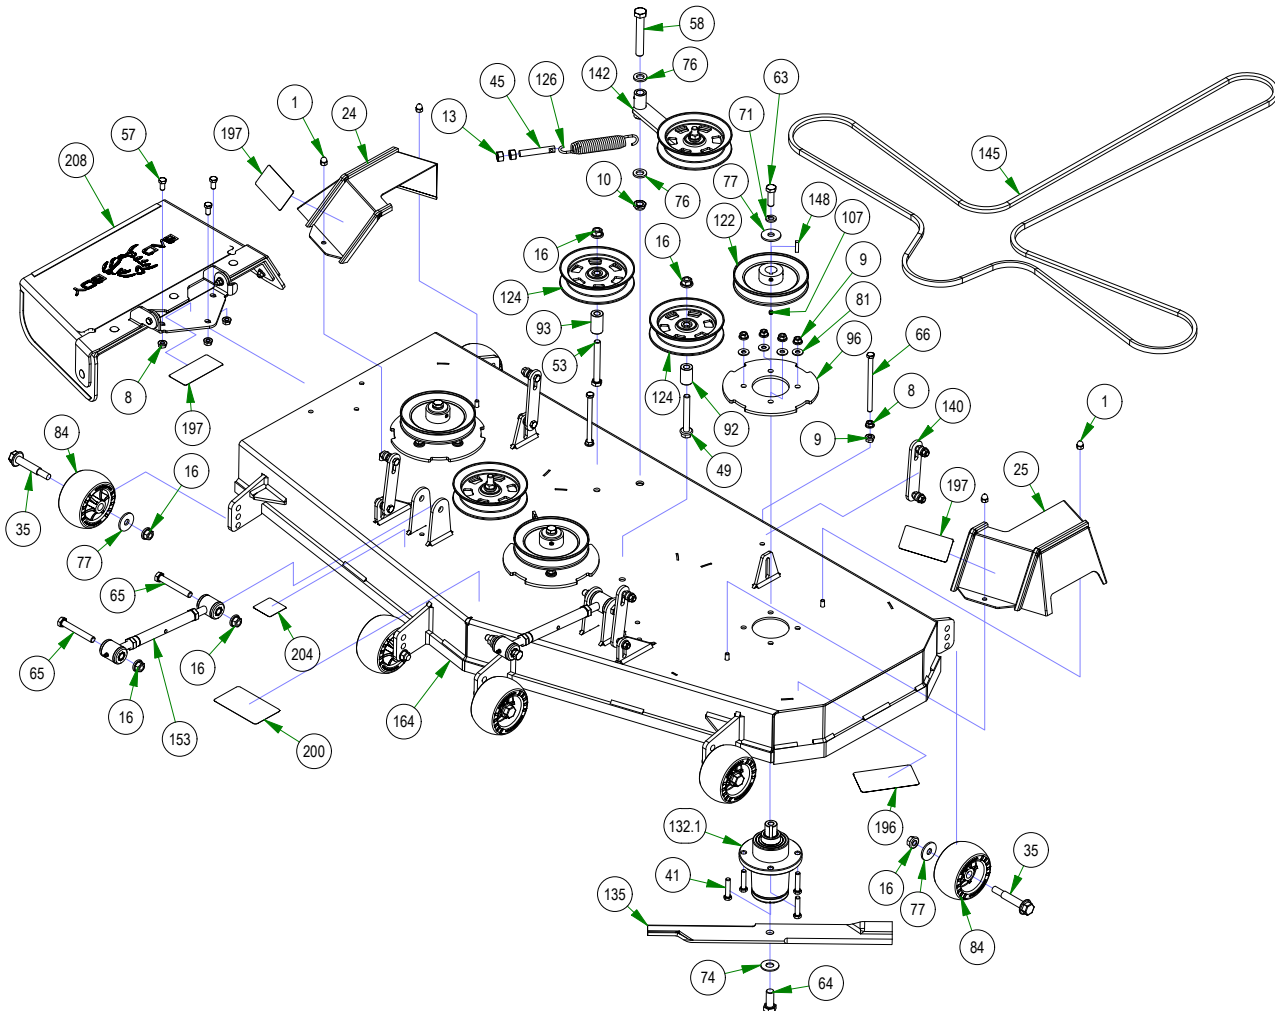

Parts List				Parts List			
ITEM	QTY	PART NUMBER	DESCRIPTION	ITEM	QTY	PART NUMBER	DESCRIPTION
1	4	013-0004-00	5/16-18 ACORN NUT HIGH-CROWN ZC	81	12	019-8044-00	5/16 USS FLAT WASHER (7/8 OD) ZINC
8	5	013-5201-00	3/8-16 HEX SERRATED FLANGE NUT HARD/ZINC	84	6	022-1000-00	Deck Wheel
9	14	013-5202-00	3/8-16 NYLON INSERT FLANGE LOCKNUT (GR.F) ZINC	92	2	025-5338-00	.502 ID X .750 OD X 1.500 Long Spacer
10	1	013-5301-00	5/8-11 NYLON INSERT JAM LOCKNUT ZINC	93	1	025-5339-00	1 3/4" Pulley Spacer
13	2	013-7018-00	1/2-13 HEX NUT ZINC	96	3	026-0025-00	Deck Spindle Support Plate
16	13	013-8050-00	1/2-13 NYLON INSERT FLANGE LOCKNUT ZINC	107	3	030-0050-00	5/16-24 X 1/4 SOCKET SET SCREW (CUP PT) PLAIN
24	1	014-5020-00	2021 Maverick 54"/60" RH Pulley Cover	122	3	033-6004-00	6 1/4" Drive Pulley
25	1	014-5021-00	2021 Maverick 54"/60" LH Pulley Cover	124	3	033-7201-25	5-3/4 Idler Pulley
35	6	018-0010-00	Deck Wheel Bolt	126	1	034-2020-00	Deck Idler Spring
41	12	018-0075-00	3/8-16 X 1-3/4 HEX C/S (GR.5) ZC	132	3	037-6015-50	Spindle Assembly
45	1	018-2004-50	All Thread	135	3	038-6060-00	60" High Lift Fusion Blade
49	2	018-2018-00	1/2-13 X 3-1/2 HEX FLANGE BOLT (GR.8) ZINC	140	4	039-2127-17	Deck Hanger Assembly
53	1	018-5019-00	1/2-13 X 4 HEX CAP SCREW (GR.8) ZINC YELLOW	142	1	039-6945-17	2017 MZ/ZT Deck Idler Assembly
57	3	018-5250-00	3/8-16 X 3/4 HEX CAP SCREW (GR.5) ZINC	145	1	041-1650-00	B165 Belt
58	1	018-5311-00	5/8-11 X 4 HEX CAP SCREW (GR.8) ZINC YELLOW	148	3	042-6030-00	1/4 X 1 SQ MACHINERY KEY 1018 STL PLN
63	3	018-6019-00	1/2-20 X 1-1/2 HEX CAP SCREW (GR.5) ZINC	153	2	048-6000-00	2018 Maverick Turnbuckle (Top Link)
64	3	018-6020-00	5/8-18 X 1-1/2 HEX CAP SCREW (GR.8) ZINC YELLOW	164	1	060-2316-00	2023 60" x 5" Deck
65	4	018-6054-00	1/2-13 X 3-1/2 HEX CAP SCREW (GR.5) ZINC	196	1	091-0905-18	2018 60" Deck Decal
66	2	018-7060-00	3/8-16 X 5-1/2 HEX CAP SCREW (GR.5) ZINC	197	3	091-3012-00	Danger Decal-Spindle/Discharge
71	3	019-5007-00	1/2 SPLIT LOCKWASHER (GR.8) ZINC/YELLOW	200	1	091-3309-00	Deck Belt Route Decal
74	3	019-5038-00	5/8 USS FLAT WASHER (1-3/4" OD) GR.8 ZINC YELLOW	204	1	091-8001-00	Deck Impact Patent Decal 9591803
76	2	019-6017-00	.635 ID X 1.120 OD X .140 THICK FLAT WASHER NYLON	208	1	210-6005-98	Discharge Chute Assembly
77	9	019-6020-00	1/2 BELLEVILLE WASHER (1-5/8 OD X .140 THK) ZINC