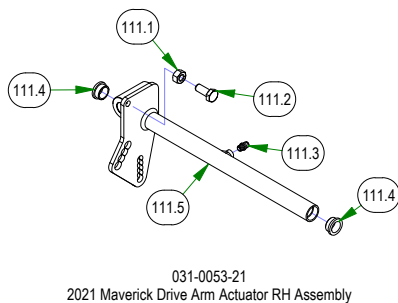

Parts List				Parts List			
ITEM	QTY	PART NUMBER	DESCRIPTION	ITEM	QTY	PART NUMBER	DESCRIPTION
111	1	031-0053-21	2021 Maverick Drive Arm Actuator RH Assembly	114.9	1	069-4010-00	Rubber Grip
111.1	1	013-8043-00	5/16-18 HEX NUT ZINC	115	1	031-9050-18	2018 Adjustable Steering Arm - Right
111.2	1	018-8063-00	5/16-18 X 3/4 HEX CAP SCREW (GR.5) ZINC	115.1	4	013-8047-00	5/16-18 NYL INS L/N ZC
111.3	1	024-6034-00	1/4" Press in Grease Fitting	115.2	4	018-2020-18	5/16-18 UNC X 1-3/8" BHCS, TORX DRIVE, GR 5
111.4	2	031-0032-00	2019 Drive Arm Bushing	115.3	1	018-5043-00	3/8-16 X 1-1/4 CARRIAGE BOLT ZINC
111.5	1	031-0053-00	2021 Drive Actuator RH Weldment	115.4	1	031-9010-18	Upper Tube-Adjustable Steering
112	1	031-0054-21	2021 Maverick Drive Arm Actuator LH Assembly	115.5	1	031-9015-18	2018 Lower Adjuster - Steering Arm- Right
112.1	1	013-8043-00	5/16-18 HEX NUT ZINC	115.6	1	031-9016-18	2018 Upper Adjuster - Steering Arm- Right
112.2	1	018-8063-00	5/16-18 X 3/4 HEX CAP SCREW (GR.5) ZINC	115.7	1	031-9025-18	Steering Arm Elbow (Right)
112.3	1	024-6034-00	1/4" Press in Grease Fitting	115.8	1	045-5000-00	Black Knob for Adjustable Steering Arm
112.4	2	031-0032-00	2019 Drive Arm Bushing	115.9	1	069-4010-00	Rubber Grip
112.5	1	031-0054-00	2021 Drive Actuator LH Weldment	130	1	035-5450-00	Push Rod-Right
114	1	031-9000-18	2018 Adjustable Steering Arm - Left	130.1	2	013-6051-00	3/8" Fine Threaded Jam Nut
114.1	4	013-8047-00	5/16-18 NYL INS L/N ZC	130.2	1	035-5450-01	Push Rod - Right (Rod Only)
114.2	4	018-2020-18	5/16-18 UNC X 1-3/8" BHCS, TORX DRIVE, GR 5	130.3	1	048-3000-00	Spherical Rod End - Outlaw
114.3	1	018-5043-00	3/8-16 X 1-1/4 CARRIAGE BOLT ZINC	130.4	1	099-2009-00	Quick Release Ball Joint
114.4	1	031-9010-18	Upper Tube-Adjustable Steering	131	1	035-5451-00	Push Rod-Left
114.5	1	031-9014-18	2018 Lower Adjuster - Steering Arm- Left	131.1	2	013-6051-00	3/8" Fine Threaded Jam Nut
114.6	1	031-9017-18	2018 Upper Adjuster - Steering Arm- Left	131.2	1	035-5451-01	Push Rod LH (Rod Only)
114.7	1	031-9020-18	Steering Arm Elbow (Left)	131.3	1	048-3000-00	Spherical Rod End - Outlaw
114.8	1	045-5000-00	Black Knob for Adjustable Steering Arm	131.4	1	099-2009-00	Quick Release Ball Joint