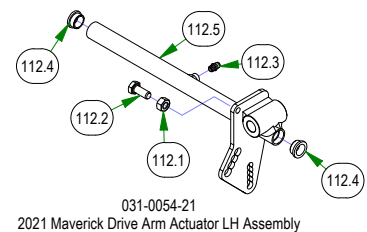

Parts List				Parts List			
ITEM	QTY	PART NUMBER	DESCRIPTION	ITEM	QTY	PART NUMBER	DESCRIPTION
111	1	031-0053-21	2021 Maverick Drive Arm Actuator RH Assembly	114.9	1	069-4010-00	Rubber Grip
111.1	1	013-8043-00	5/16-18 HEX NUT ZINC	115	1	031-9050-18	2018 Adjustable Steering Arm - Right
111.2	1	018-8063-00	5/16-18 X 3/4 HEX CAP SCREW (GR.5) ZINC	115.1	4	013-8047-00	5/16-18 NYL INS L/N ZC
111.3	1	024-6034-00	1/4" Press in Grease Fitting	115.2	4	018-2020-18	5/16-18 UNC X 1-3/8" BHCS, TORX DRIVE, GR 5
111.4	2	031-0032-00	2019 Drive Arm Bushing	115.3	1	018-5043-00	3/8-16 X 1-1/4 CARRIAGE BOLT ZINC
111.5	1	031-0053-00	2021 Drive Actuator RH Weldment	115.4	1	031-9010-18	Upper Tube-Adjustable Steering
112	1	031-0054-21	2021 Maverick Drive Arm Actuator LH Assembly	115.5	1	031-9015-18	2018 Lower Adjuster - Steering Arm- Right
112.1	1	013-8043-00	5/16-18 HEX NUT ZINC	115.6	1	031-9016-18	2018 Upper Adjuster - Steering Arm- Right
112.2	1	018-8063-00	5/16-18 X 3/4 HEX CAP SCREW (GR.5) ZINC	115.7	1	031-9025-18	Steering Arm Elbow (Right)
112.3	1	024-6034-00	1/4" Press in Grease Fitting	115.8	1	045-5000-00	Black Knob for Adjustable Steering Arm
112.4	2	031-0032-00	2019 Drive Arm Bushing	115.9	1	069-4010-00	Rubber Grip
112.5	1	031-0054-00	2021 Drive Actuator LH Weldment	130	1	035-5450-00	Push Rod-Right
114	1	031-9000-18	2018 Adjustable Steering Arm - Left	130.1	2	013-6051-00	3/8" Fine Threaded Jam Nut
114.1	4	013-8047-00	5/16-18 NYL INS L/N ZC	130.2	1	035-5450-01	Push Rod - Right (Rod Only)
114.2	4	018-2020-18	5/16-18 UNC X 1-3/8" BHCS, TORX DRIVE, GR 5	130.3	1	048-3000-00	Spherical Rod End - Outlaw
114.3	1	018-5043-00	3/8-16 X 1-1/4 CARRIAGE BOLT ZINC	130.4	1	099-2009-00	Quick Release Ball Joint
114.4	1	031-9010-18	Upper Tube-Adjustable Steering	131	1	035-5451-00	Push Rod-Left
114.5	1	031-9014-18	2018 Lower Adjuster - Steering Arm- Left	131.1	2	013-6051-00	3/8" Fine Threaded Jam Nut
114.6	1	031-9017-18	2018 Upper Adjuster - Steering Arm- Left	131.2	1	035-5451-01	Push Rod LH (Rod Only)
114.7	1	031-9020-18	Steering Arm Elbow (Left)	131.3	1	048-3000-00	Spherical Rod End - Outlaw
114.8	1	045-5000-00	Black Knob for Adjustable Steering Arm	131.4	1	099-2009-00	Quick Release Ball Joint