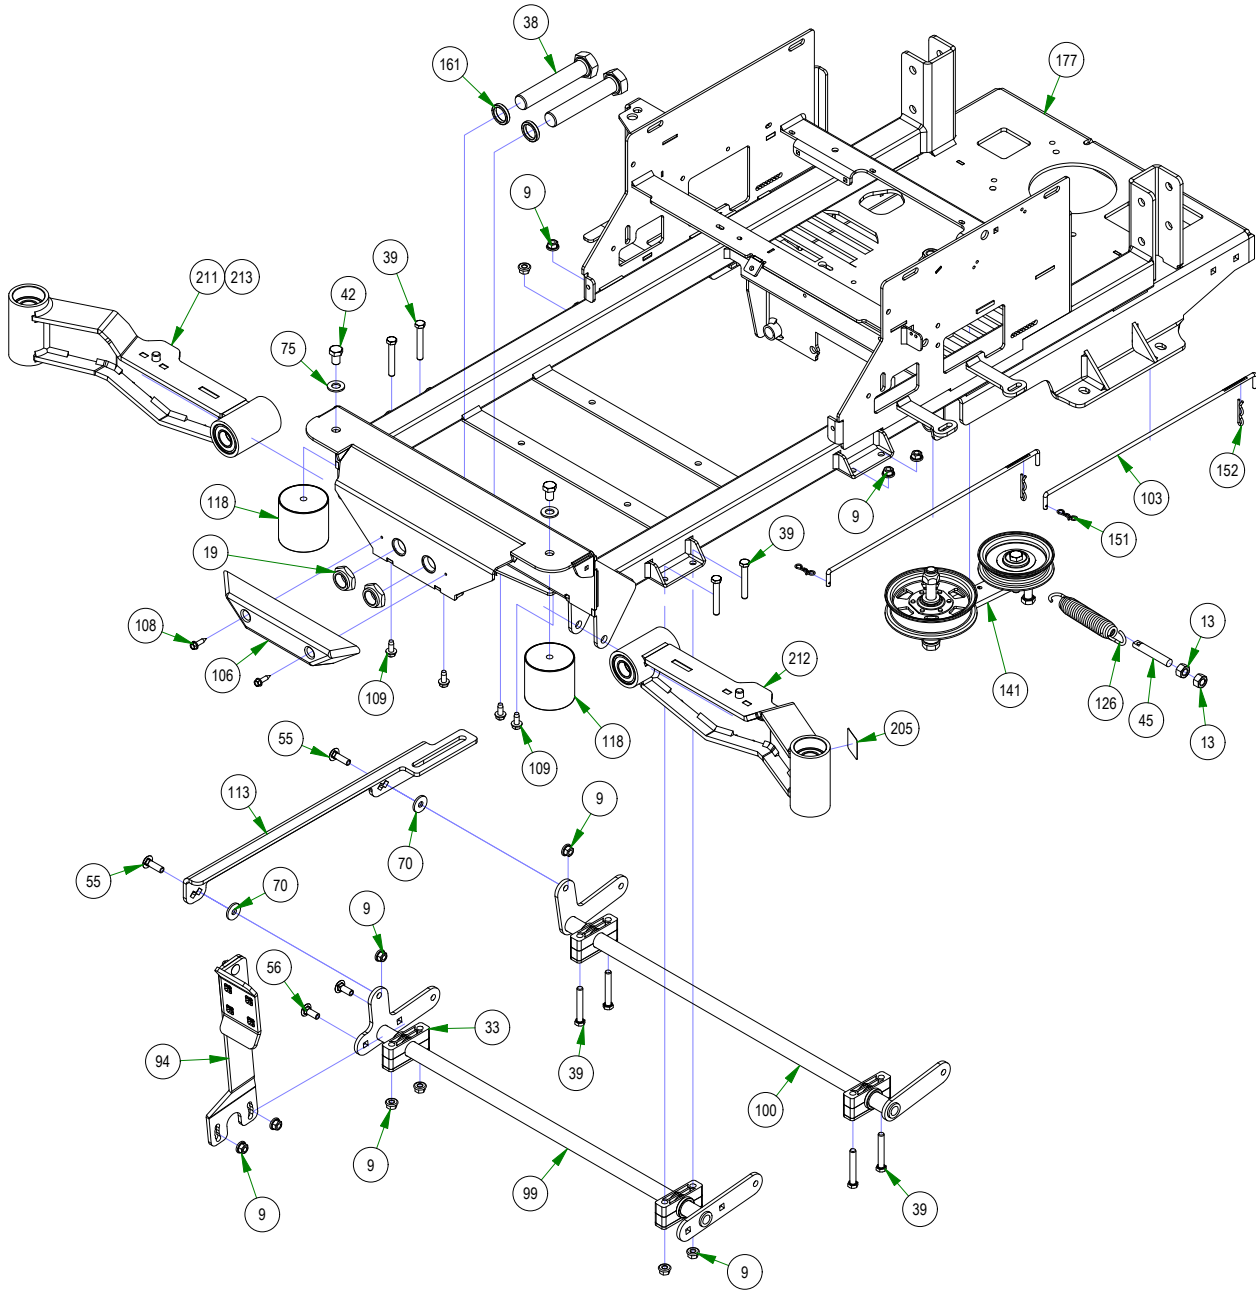

BAD BOY MOWERS

PARTS SECTION: LOWER FRAME

BAD BOY MOWERS

PARTS SECTION: LOWER FRAME

Parts List				Parts List			
ITEM	QTY	PART NUMBER	DESCRIPTION	ITEM	QTY	PART NUMBER	DESCRIPTION
9	12	013-5202-00	3/8-16 NYLON INSERT FLANGE LOCKNUT (GR.F) ZINC	106	1	029-7040-00	Bumper EZT
13	2	013-7018-00	1/2-13 HEX NUT ZINC	108	2	030-7040-00	1/4 x 1 Hex Head Tek Screw
19	2	013-9004-00	1"-14 NYLON INSERT JAM LOCKNUT ZINC	109	4	030-7042-00	5/16-18 X 3/4 HEX WASHER SLOT (F) TCS ZINC
33	4	017-9076-00	Pillow Block Kit	113	1	031-0510-00	2017 MZ/ZT Actuator Linkage
38	2	018-0026-00	1"-14 X 5-1/2 HEX CAP SCREW (GR.8) ZINC YELLOW	118	2	032-9002-00	Vibration Mount- Red Dot
39	8	018-0028-00	3/8-16 X 2-1/2 HEX CAP SCREW (GR.5) ZINC	126	1	034-2020-00	Deck Idler Spring
42	2	018-1055-00	1/2-13 X 3/4 HEX CAP SCREW (GR.5) ZINC	141	1	039-5944-05	Maverick Pump Idler
45	1	018-2004-50	All Thread	151	2	044-2004-00	Bow Pin
55	2	018-5043-00	3/8-16 X 1-1/4 CARRIAGE BOLT ZINC	152	2	044-2008-00	Neutral Rod Clip
56	2	018-5044-00	3/8-16 X 1 CARRIAGE BOLT (GR.5) ZINC	161	2	058-1000-00	Spacer, 1x1.375x.25
70	2	019-2073-00	.390 ID X 1.12 OD X .125 THK FLAT WASHER NYLON	177	1	070-2303-00	2023 Maverick Frame - Painted
75	2	019-5702-00	1/2 SAE FLAT WASHER (1-1/16" OD) GR.8 ZINC YELLOW	189	1	091-0019-00	Patent Decal
94	1	026-0019-01	Foot Pedal Assembly	205	1	091-8002-00	Independently Articulating Front Suspension Arms Patent Decal
99	1	028-0002-00	Actuator Bar Front- 2017 MZ/ZT	211	1	250-2751-21	2021 Maverick RH Short Front Suspension Arm Assy (48")
100	1	028-0003-00	Actuator Bar Rear- 2017 MZ/ZT	212	1	250-2801-21	2021 Maverick LH Front Suspension Arm Assy (48", 54" & 60")
103	2	028-0070-00	Neutral Rod	213	1	250-2851-21	2021 Maverick RH Long Front Suspension Arm Assy (54" & 60")