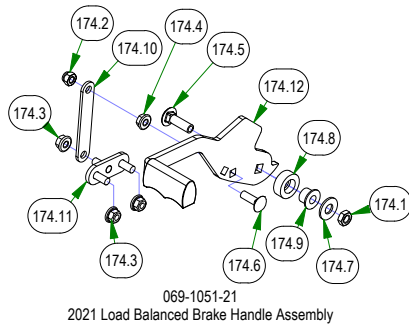

BAD BOY MOWERS

PARTS SECTION: FRAME SUB ASSEMBLIES

BAD BOY MOWERS

PARTS SECTION: FRAME SUB ASSEMBLIES