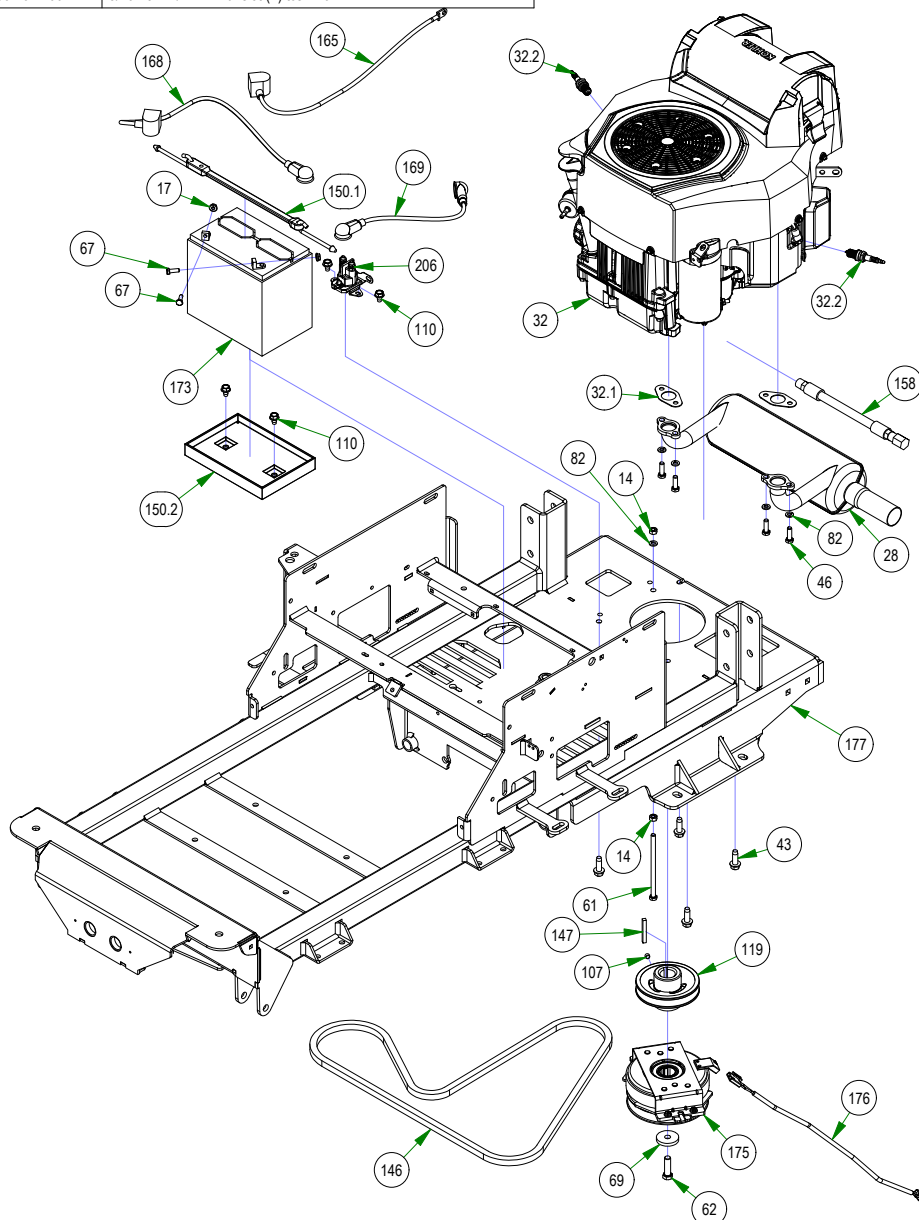

Parts List				Parts List			
ITEM	QTY	PART NUMBER	DESCRIPTION	ITEM	QTY	PART NUMBER	DESCRIPTION
14	2	013-8043-00	5/16-18 HEX NUT ZINC	119	1	033-5035-00	4 3/4 Motor Pulley
17	2	013-9001-00	1/4-20 HEX SERRATED FLANGE NUT HARD/ZINC	146	1	041-7400-00	75.8" Pump Belt
28	1	015-0051-00	Kohler Muffler	147	1	042-5020-00	1/4 X 2 SQ MACHINERY KEY 1018 STL PLAIN
32	1	015-2030-00	Kohler-2014 CZT/Outlaw 747cc	150	1	043-8930-98	2023 Battery Hold Down Assembly Strap
32.1	2	015-2751-00	Exhaust Gasket	150.1	1	043-8930-00	2023 Rubber Battery Hold Down Strap
32.2	2	015-8000-00	Spark Plug	150.2	1	043-8931-00	Battery Tray
43	4	018-1075-00	3/8-16 X 1-1/8 HEX WASHER UNSLOT SERRATED (TRI-LOB) TRS ZINC YELLOW	158	1	051-5401-00	Oil drain Hose
46	4	018-2007-00	5/16-18 X 1 HEX CAP SCREW (GR.5) ZINC	165	1	064-0030-00	24 inch Black Cable - MZ/ZT
61	1	018-5350-00	5/16-18 X 5-1/2 HEX CAP SCREW (GR.5) ZINC	168	1	064-5300-00	24" Red Battery Cable
62	1	018-5450-21	7/16-20 X 1-1/2 HEX CAP SCREW (GR.8) w/ Patch	169	1	064-5301-00	12" Red Battery Cable
67	2	018-8052-00	1/4-20 X 3/4 HEX CAP SCREW (GR.5) ZINC	173	1	068-8049-00	SP-35 Battery
69	1	019-0010-00	CLUTCH WASHER	175	1	070-0056-00	Clutch
82	5	019-8051-00	5/16 SPLIT LOCKWASHER ZINC	176	1	070-2000-00	Clutch Pigtail
107	1	030-0050-00	5/16-24 X 1/4 SOCKET SET SCREW (CUP PT) PLAIN	177	1	070-2303-00	2023 Maverick Frame - Painted
110	4	030-7044-00	5/16-18 X 1/2 HWH unslot (F) tcs zinc	206	1	108-0001-00	Solenoid