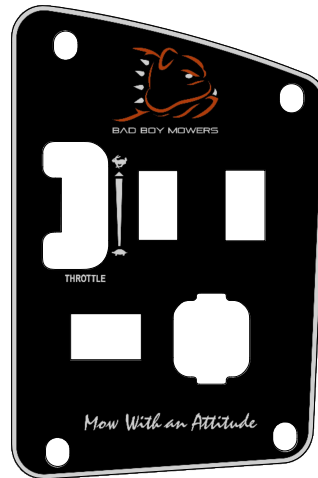

# PARTS SECTION: DECALS

091-4063-00  
Flying Bulldog Front Bumper Decal

091-3012-00  
Danger Decal-Spindle/Discharge

091-3150-00  
Outlaw Warning Decal

091-8001-00  
Deck Impact Patent Decal 9591803

091-0019-00  
Patent Decal

091-4072-00  
2023 MZ/Magnum/ZT/Maverick Control Panel Decal

091-8002-00  
Independently Articulating Front Suspension Arms Patent Decal

091-0021-00  
2018 Maverick/2021 ZT Anti-Skid Steering Control Decals