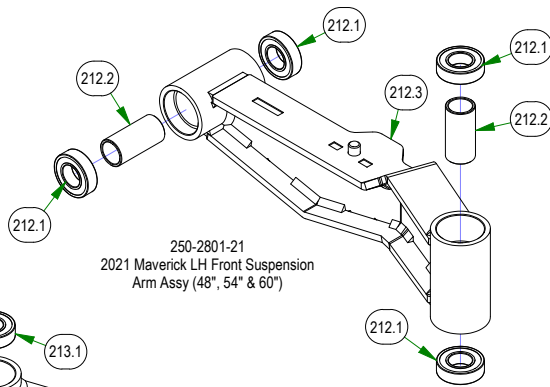

BAD BOY MOWERS

PARTS SECTION: FRAME SUB ASSEMBLIES