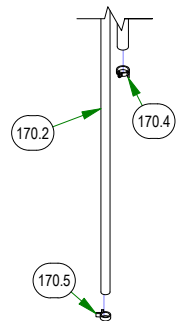

250-2851-21  
2021 Maverick RH Long Front  
Suspension Arm Assy (54" & 60")

250-2751-21  
2021 Maverick RH Short Front  
Suspension Arm Assy (48")

039-5944-05  
Maverick Pump Idler

067-0020-01  
ZT/Mav EPA Cannister Assy