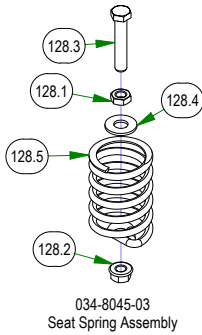

BAD BOY MOWERS

PARTS SECTION: FRAME SUB ASSEMBLIES

BAD BOY MOWERS

PARTS SECTION: FRAME SUB ASSEMBLIES