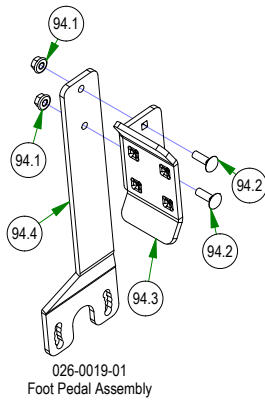

BAD BOY MOWERS

PARTS SECTION: FRAME SUB ASSEMBLIES

BAD BOY MOWERS

PARTS SECTION: FRAME SUB ASSEMBLIES