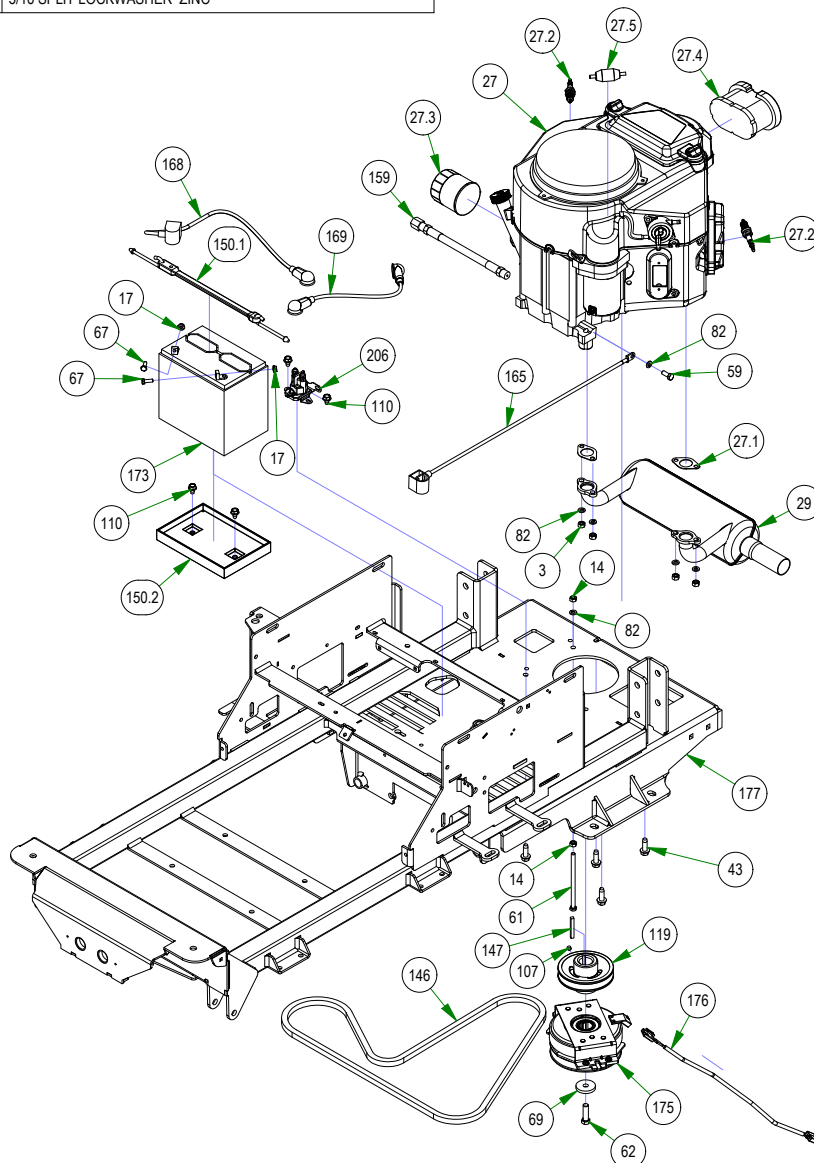

Parts List				Parts List			
ITEM	QTY	PART NUMBER	DESCRIPTION	ITEM	QTY	PART NUMBER	DESCRIPTION
3	4	013-0075-00	M8-1.25 DIN 934 HEX NUT (CL.8) ZINC	107	1	030-0050-00	5/16-24 X 1/4 SOCKET SET SCREW (CUP PT) PLAIN
14	2	013-8043-00	5/16-18 HEX NUT ZINC	110	4	030-7044-00	5/16-18 X 1/2 HWH unslot (F) tcs zinc
17	2	013-9001-00	1/4-20 HEX SERRATED FLANGE NUT HARD/ZINC	119	1	033-5035-00	4 3/4 Motor Pulley
27	1	015-0045-00	FS730V Engine	146	1	041-7400-00	75.8" Pump Belt
27.1	2	015-2709-00	Exhaust Gasket	147	1	042-5020-00	1/4 X 2 SQ MACHINERY KEY 1018 STL PLAIN
27.2	2	015-8001-00	Spark Plug - Kawasaki	150	1	043-8930-98	2023 Battery Hold Down Assembly Strap
27.3	1	063-2096-00	22-26 Kaw Oil Filter FR Engine	150.1	1	043-8930-00	2023 Rubber Battery Hold Down Strap
27.4	1	063-2097-00	Kawasaki Air Filter	150.2	1	043-8931-00	Battery Tray
27.5	1	063-6000-00	Universal Inline Fuel Filter	159	1	051-5404-00	Oil drain Hose
29	1	015-0052-00	Kawasaki Muffler 1251	165	1	064-0030-00	24 inch Black Cable - MZ/ZT
43	4	018-1075-00	3/8-16 X 1-1/8 HEX WASHER UNSLOT SERRATED (TRI-LOB) TRS ZINC YELLOW	168	1	064-5300-00	24" Red Battery Cable
59	1	018-5321-00	M8-1.25 X 20MM DIN 933 HEX TAP BOLT (CL 8.8) ZINC	169	1	064-5301-00	12" Red Battery Cable
61	1	018-5350-00	5/16-18 X 5-1/2 HEX CAP SCREW (GR.5) ZINC	173	1	068-8049-00	SP-35 Battery
62	1	018-5450-21	7/16-20 X 1-1/2 HEX CAP SCREW (GR.8) w/ Patch	175	1	070-0056-00	Clutch
67	2	018-8052-00	1/4-20 X 3/4 HEX CAP SCREW (GR.5) ZINC	176	1	070-2000-00	Clutch Pigtail
69	1	019-0010-00	CLUTCH WASHER	177	1	070-2303-00	2023 Maverick Frame - Painted
82	6	019-8051-00	5/16 SPLIT LOCKWASHER ZINC	206	1	108-0001-00	Solenoid