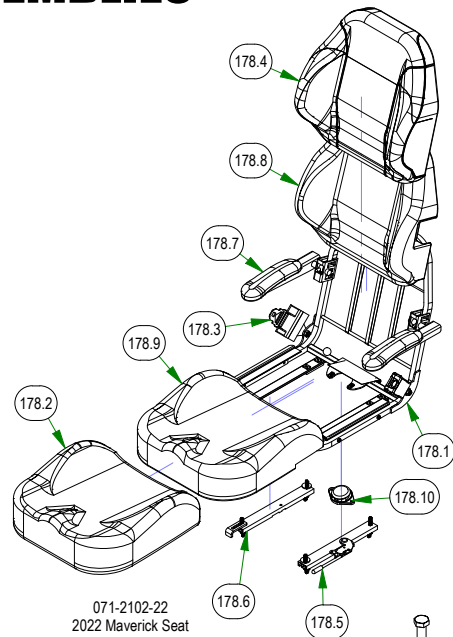

BAD BOY MOWERS

PARTS SECTION: FRAME SUB ASSEMBLIES

BAD BOY MOWERS

PARTS SECTION: FRAME SUB ASSEMBLIES