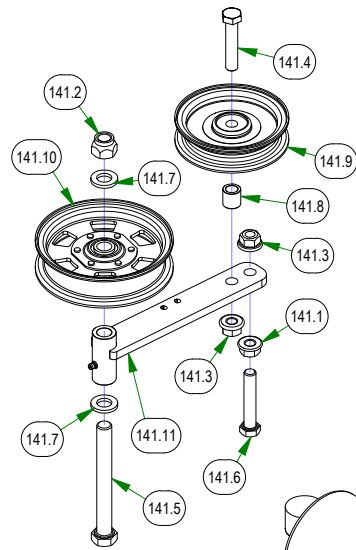

039-5944-05
Maverick Pump Idler