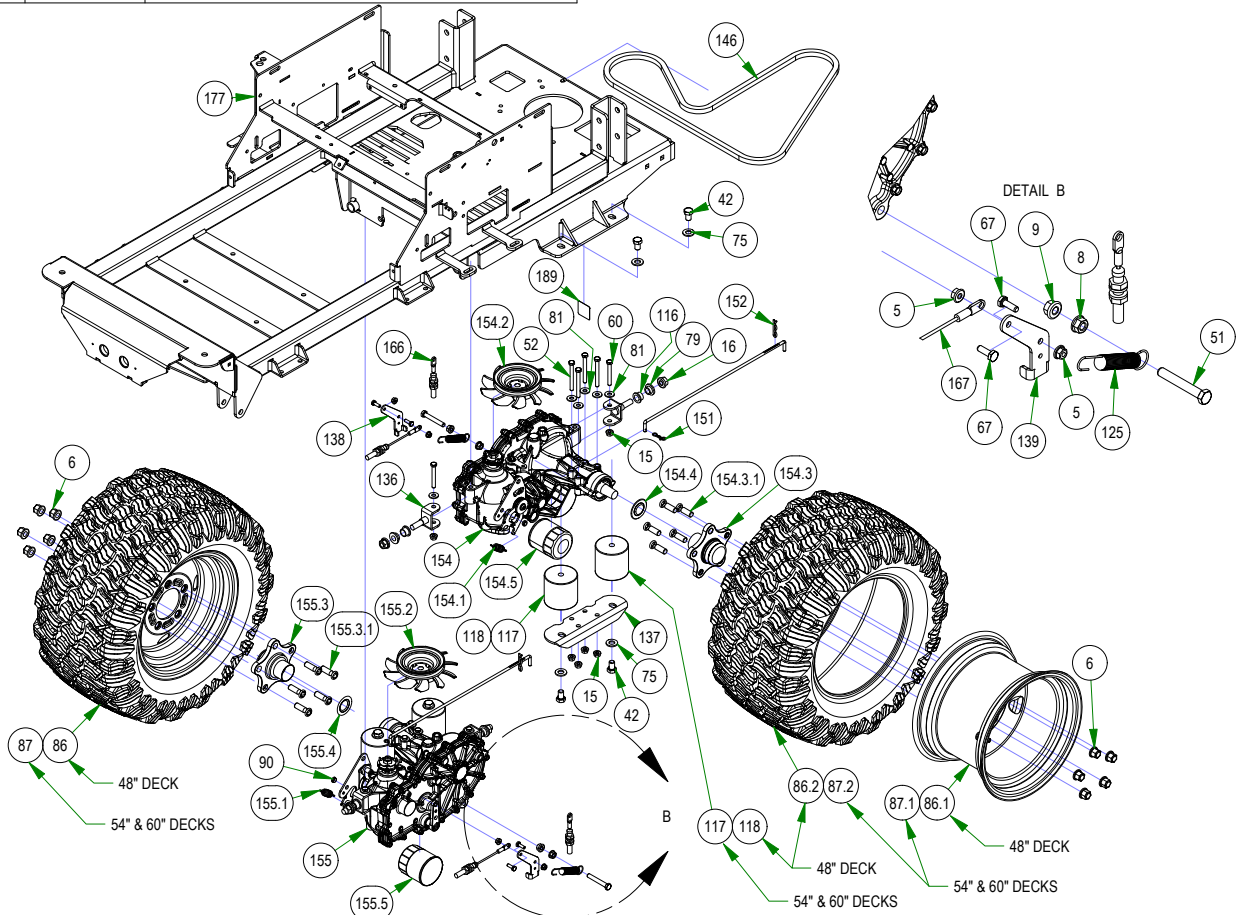

Parts List				Parts List			
ITEM	QTY	PART NUMBER	DESCRIPTION	ITEM	QTY	PART NUMBER	DESCRIPTION
5	4	013-2050-00	1/4-20 NYL INSERT FLANGE LOCKNUT ZINC	136	4	039-0001-00	Maverick Rear Transaxle Pivot Bracket
6	10	013-3000-00	Acorn Lug Nut	137	2	039-1306-00	Rear Suspension Transaxle Mount
8	2	013-5201-00	3/8-16 HEX SERRATED FLANGE NUT HARD/ZINC	138	1	039-1320-00	Brake Arm Ext (Left)
9	2	013-5202-00	3/8-16 NYLON INSERT FLANGE LOCKNUT (GR.F) ZINC	139	1	039-1321-00	Brake Arm Ext (Right)
15	12	013-8049-00	5/16-18 NYLON INSERT FLANGE LOCKNUT ZINC	146	1	041-7400-00	75.8" Pump Belt
16	4	013-8050-00	1/2-13 NYLON INSERT FLANGE LOCKNUT ZINC	151	2	044-2004-00	Bow Pin
42	8	018-1055-00	1/2-13 X 3/4 HEX CAP SCREW (GR.5) ZINC	152	2	044-2008-00	Neutral Rod Clip
51	2	018-2071-00	3/8-16 X 2-1/2 HEX TAP BOLT (GR.5) ZINC Fully Threaded	154	1	050-0075-02	2021 LH 3200 Transaxle
52	8	018-4701-00	5/16-18 X 3 HEX CAP SCREW (GR.5) ZINC	154.1	1	034-9080-00	Gold Transaxle Spring
60	4	018-5344-00	5/16-18 X 2-1/2 HEX CAP SCREW (GR.5) ZINC	154.2	1	050-2070-00	2021 ZT/Maverick Transaxle Fan/Pulley Kit
67	4	018-8052-00	1/4-20 X 3/4 HEX CAP SCREW (GR.5) ZINC	154.3	1	050-2077-00	5 Bolt Hub Kit
75	8	019-5702-00	1/2 SAE FLAT WASHER (1-1/16" OD) GR.8 ZINC YELLOW	154.3.1	5	050-2012-00	Transaxle Wheel Studs/ Drum Brake Studs
79	4	019-8027-00	.525 ID SHOULDER WASHER NYLON	154.4	1	050-8010-00	2021 ZT/Maverick Transaxle Seat Kit (ZT-2800)
81	12	019-8044-00	5/16 USS FLAT WASHER (7/8 OD) ZINC	154.5	1	063-1050-00	ZT Hydraulic Filter
86	2	022-4040-00	23x9-12 Reaper Turf Tire & Wheel Assembly	155	1	050-0080-02	2021 RH 3200 Transaxle
86.1	1	022-3011-00	12x7" Black Wheel	155.1	1	034-9080-00	Gold Transaxle Spring
86.2	1	022-4035-00	23x9-12 Reaper Turf Tire Only	155.2	1	050-2070-00	2021 ZT/Maverick Transaxle Fan/Pulley Kit
87	2	022-4200-00	23x11-12 Reaper Turf Assembly	155.3	1	050-2077-00	5 Bolt Hub Kit
87.1	1	022-4070-00	12x8.5 Black Wheel	155.3.1	5	050-2012-00	Transaxle Wheel Studs/ Drum Brake Studs
87.2	1	022-4195-00	Tire, 23/11x12 Reaper Turf	155.4	1	050-8010-00	2021 ZT/Maverick Transaxle Seat Kit (ZT-2800)
90	2	025-0036-00	Drive Arm Transaxle Spacer	155.5	1	063-1050-00	ZT Hydraulic Filter
103	2	028-0070-00	Neutral Rod	166	1	064-3050-21	2021 Load Balanced Brake Cable 1
116	4	032-5052-00	.627 ID X .753 OD X .500 LGTH X 1.000 FLG OD X .094 FLG THICK FLANGED BEARING OIL-IMPREG BRNZ	167	1	064-3051-21	2021 Load Balanced Brake Cable 2
				177	1	070-2303-00	2023 Maverick Frame - Painted
117	4	032-9000-00	Vibration Mount-Green Dot	189	1	091-0019-00	Patent Decal
118	4	032-9002-00	Vibration Mount- Red Dot				
125	2	034-1026-00	Brake Return Spring