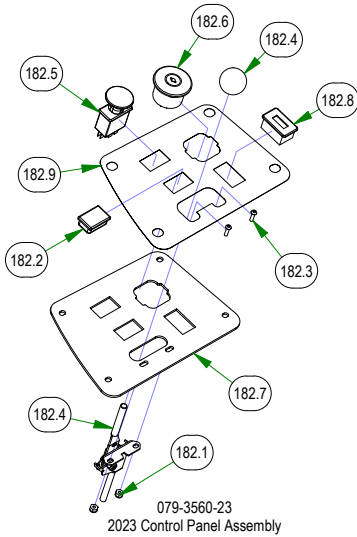

BAD BOY MOWERS

PARTS SECTION: FRAME SUB ASSEMBLIES

BAD BOY MOWERS

PARTS SECTION: FRAME SUB ASSEMBLIES