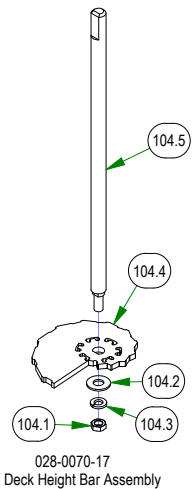

BAD BOY MOWERS

PARTS SECTION: FRAME SUB ASSEMBLIES

BAD BOY MOWERS

PARTS SECTION: FRAME SUB ASSEMBLIES