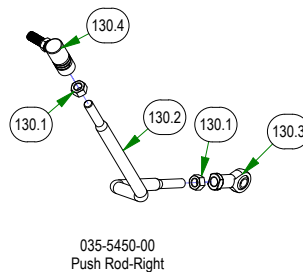

Parts List				Parts List			
ITEM	QTY	PART NUMBER	DESCRIPTION	ITEM	QTY	PART NUMBER	DESCRIPTION
111	1	031-0053-21	2021 Maverick Drive Arm Actuator RH Assembly	114.9	1	069-4010-00	Rubber Grip
111.1	1	013-8043-00	5/16-18 HEX NUT ZINC	115	1	031-9050-18	2018 Adjustable Steering Arm - Right
111.2	1	018-8063-00	5/16-18 X 3/4 HEX CAP SCREW (GR.5) ZINC	115.1	4	013-8047-00	5/16-18 NYL INS L/N ZC
111.3	1	024-6034-00	1/4" Press in Grease Fitting	115.2	4	018-2020-18	5/16-18 UNC X 1-3/8" BHCS, TORX DRIVE, GR 5
111.4	2	031-0032-00	2019 Drive Arm Bushing	115.3	1	018-5043-00	3/8-16 X 1-1/4 CARRIAGE BOLT ZINC
111.5	1	031-0053-00	2021 Drive Actuator RH Weldment	115.4	1	031-9010-18	Upper Tube-Adjustable Steering
112	1	031-0054-21	2021 Maverick Drive Arm Actuator LH Assembly	115.5	1	031-9015-18	2018 Lower Adjuster - Steering Arm- Right
112.1	1	013-8043-00	5/16-18 HEX NUT ZINC	115.6	1	031-9016-18	2018 Upper Adjuster - Steering Arm- Right
112.2	1	018-8063-00	5/16-18 X 3/4 HEX CAP SCREW (GR.5) ZINC	115.7	1	031-9025-18	Steering Arm Elbow (Right)
112.3	1	024-6034-00	1/4" Press in Grease Fitting	115.8	1	045-5000-00	Black Knob for Adjustable Steering Arm
112.4	2	031-0032-00	2019 Drive Arm Bushing	115.9	1	069-4010-00	Rubber Grip
112.5	1	031-0054-00	2021 Drive Actuator LH Weldment	130	1	035-5450-00	Push Rod-Right
114	1	031-9000-18	2018 Adjustable Steering Arm - Left	130.1	2	013-6051-00	3/8" Fine Threaded Jam Nut
114.1	4	013-8047-00	5/16-18 NYL INS L/N ZC	130.2	1	035-5450-01	Push Rod - Right (Rod Only)
114.2	4	018-2020-18	5/16-18 UNC X 1-3/8" BHCS, TORX DRIVE, GR 5	130.3	1	048-3000-00	Spherical Rod End - Outlaw
114.3	1	018-5043-00	3/8-16 X 1-1/4 CARRIAGE BOLT ZINC	130.4	1	099-2009-00	Quick Release Ball Joint
114.4	1	031-9010-18	Upper Tube-Adjustable Steering	131	1	035-5451-00	Push Rod-Left
114.5	1	031-9014-18	2018 Lower Adjuster - Steering Arm- Left	131.1	2	013-6051-00	3/8" Fine Threaded Jam Nut
114.6	1	031-9017-18	2018 Upper Adjuster - Steering Arm- Left	131.2	1	035-5451-01	Push Rod LH (Rod Only)
114.7	1	031-9020-18	Steering Arm Elbow (Left)	131.3	1	048-3000-00	Spherical Rod End - Outlaw
114.8	1	045-5000-00	Black Knob for Adjustable Steering Arm	131.4	1	099-2009-00	Quick Release Ball Joint