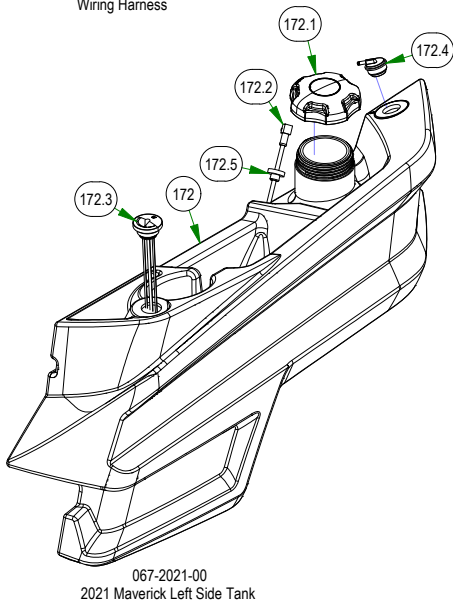

BAD BOY MOWERS

PARTS SECTION: FRAME SUB ASSEMBLIES

BAD BOY MOWERS

PARTS SECTION: FRAME SUB ASSEMBLIES