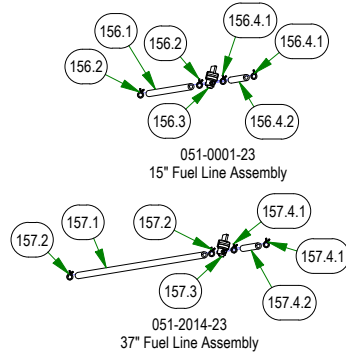

BAD BOY MOWERS

PARTS SECTION: FRAME SUB ASSEMBLIES

BAD BOY MOWERS

PARTS SECTION: FRAME SUB ASSEMBLIES