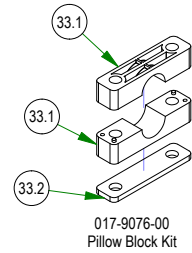

BAD BOY MOWERS

PARTS SECTION: FRAME SUB ASSEMBLIES