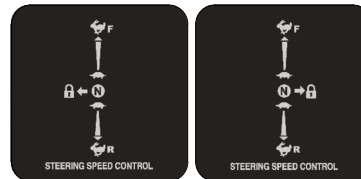

091-0021-00
2018 Maverick/2021 ZT Anti-Skid Steering Control Decals