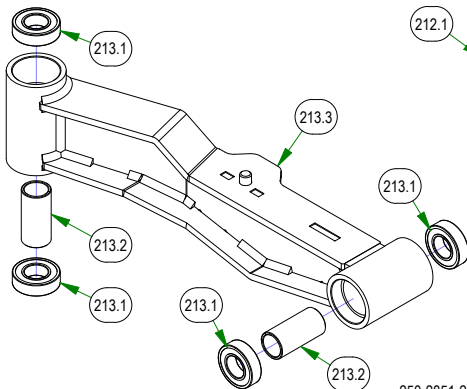

# PARTS SECTION: FRAME SUB ASSEMBLIES

079-3470-21  
2021 Maverick Floorboard Assembly

026-0205-22  
2022 Maverick Rear Cover Assembly

250-2801-21  
2021 Maverick LH Front Suspension  
Arm Assy (48", 54" & 60")