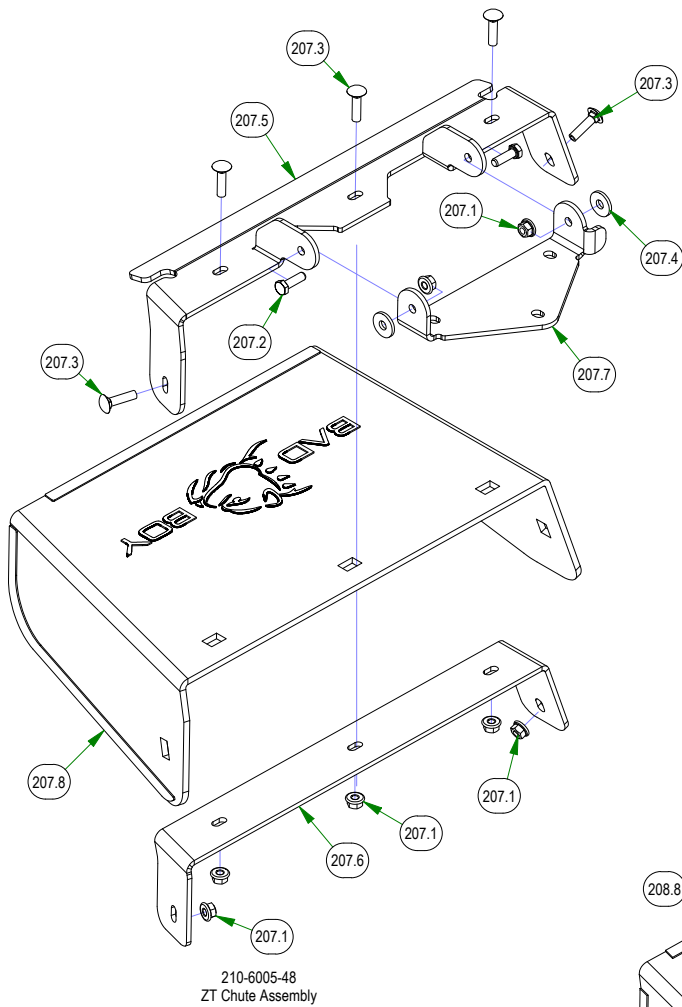

BAD BOY MOWERS

PARTS SECTION: DECK SUB ASSEMBLIES

Parts List				Parts List			
ITEM	QTY	PART NUMBER	DESCRIPTION	ITEM	QTY	PART NUMBER	DESCRIPTION
207	1	210-6005-48	ZT Chute Assembly	208	1	210-6005-98	Discharge Chute Assembly
207.1	7	013-8049-00	5/16-18 NYLON INSERT FLANGE LOCKNUT ZINC	208.1	7	013-8049-00	5/16-18 NYLON INSERT FLANGE LOCKNUT ZINC
207.2	2	018-2007-00	5/16-18 X 1 HEX CAP SCREW (GR.5) ZINC	208.2	2	018-2007-00	5/16-18 X 1 HEX CAP SCREW (GR.5) ZINC
207.3	5	018-4703-00	5/16-18 X 1-1/4 CARRIAGE BOLT ZINC	208.3	5	018-4703-00	5/16-18 X 1-1/4 CARRIAGE BOLT ZINC
207.4	2	019-6042-00	.360 ID X .983 OD X .120 THICK FLAT WASHER NYLON	208.4	2	019-6042-00	.360 ID X .983 OD X .120 THICK FLAT WASHER NYLON
207.5	1	039-4870-00	Discharge Upper Chute Bracket	208.5	1	039-4863-00	60" Discharge Lower Bracket
207.6	1	039-4871-00	Discharge Lower Chute Bracket	208.6	1	039-4864-00	60" Discharge Chute Upper Hanger
207.7	1	206-6017-00	Discharge Chute Hanger (deck mounted)	208.7	1	206-6017-00	Discharge Chute Hanger (deck mounted)
207.8	1	210-6005-00	Rubber Discharge Chute	208.8	1	210-6005-00	Rubber Discharge Chute